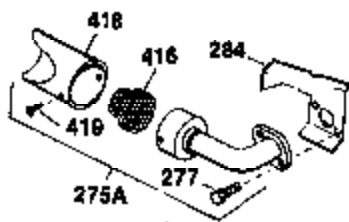

OPTIONAL SPARK ARREST MUFFLER