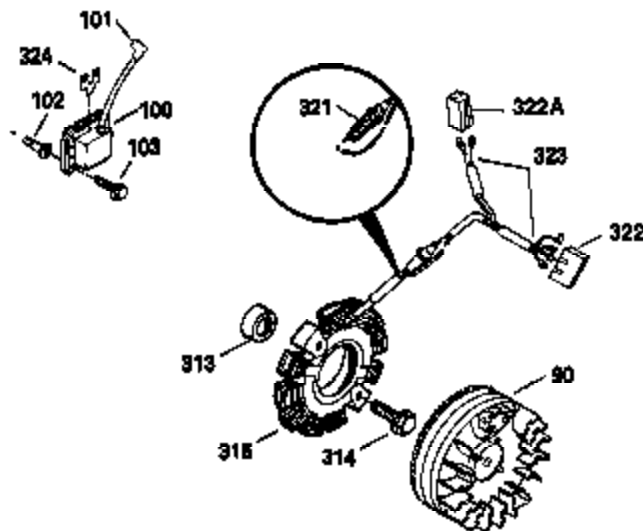

SOLID STATE