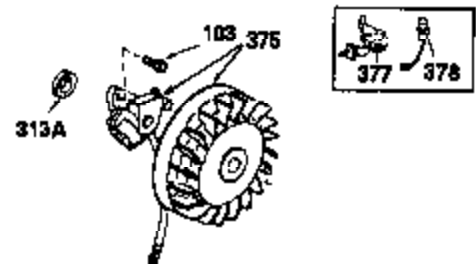

**ADD-ON ALTERNATOR
AC LIGHTING OR DC CHARGING**