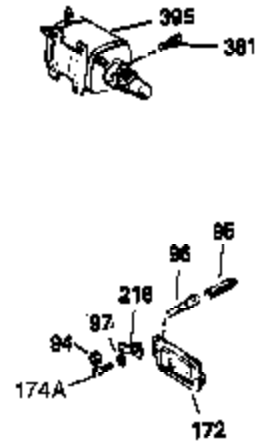

OPTIONAL SPARK ARREST MUFFLER