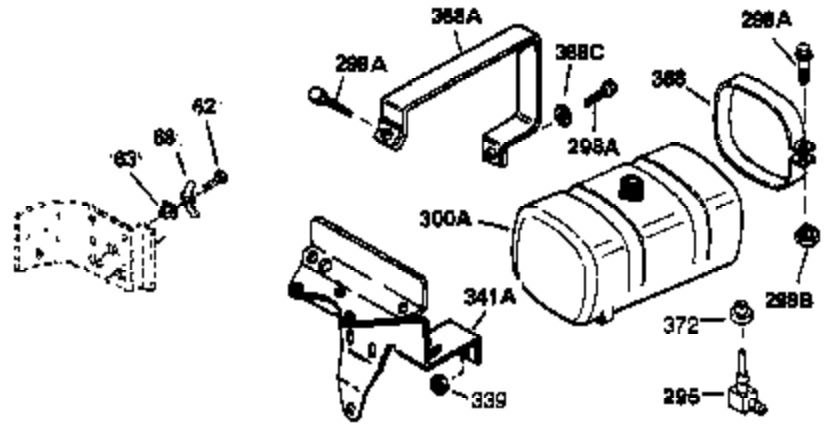

OPTIONAL SPARK ARREST MUFFLER