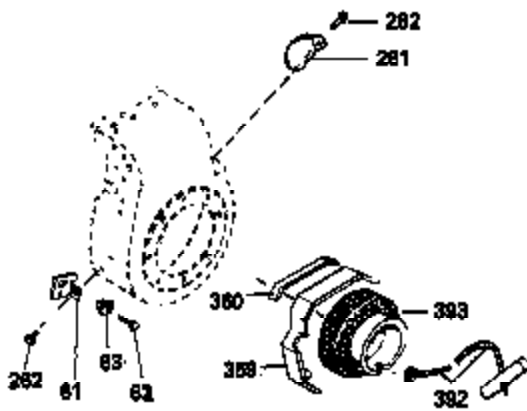

OPTIONAL SPARK ARREST MUFFLER