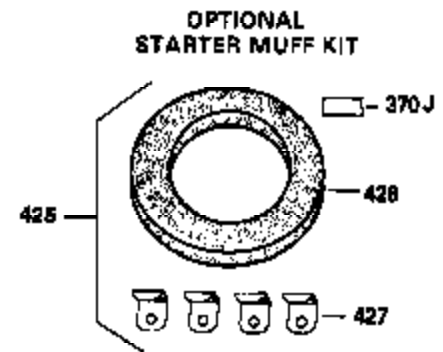

OPTIONAL 110-120 VOLT STARTER MOTOR KIT

OPTIONAL SPARK ARREST MUFFLER

Engine Parts List #2

Ref #	Part Number	Qty	Description
23	31793	1	Ball Bearing
32A	31792	1	Washer
32	650625	1	Washer
49	34242	1	Oil Dipper
74	31855	2	Bearing Retainer
110	35187	1	Ground Wire
129	650695A	2	Screw, 5/16-18 x 2-1/4"
131	650694A	2	Screw, 5/16-18 x 2"
172	28425	1	Valve Cover
175	650778	2	Lock Washer
176	650580	2	Lock Nut, 10-24
228	650826	1	# Stud, 1/4-20 x 6.20
229	650825	1	# Nut & Lock Washer, 1/4-20
235	30675	1	Air Cleaner Elbow Fitting
242	34699	1	# Air Cleaner Base
262	29747B	2	Screw, Torx T-40, 5/16-24 x 21/32"
269	35865	1	* Exhaust Manifold Gasket
275	32401	1	Muffler
277	650694A	1	Screw, 5/16-18 x 2"
279B	26073	1	Washer
291	30962	1	Fuel Line
291	29774	1	Fuel Line (1.44/1.56")
295	35857	1	Fuel Shut-Off Valve
370B	34704	1	Instruction Decal
370	34346	1	Instruction Decal

**ADD-ON ALTERNATOR
 AC LIGHTING OR DC CHARGING**

**OPTIONAL
 STARTER MUFF KIT**
 730571
 Can be used on H50-60 with
 stamped steel starter.

SOLID STATE

Ref #	Part Number	Qty	Description
32A	31792	1	Washer
49	34242	1	Oil Dipper
90	611084	1	Flywheel
100	34443A	1	Solid State Ignition
101	610118	1	Spark Plug Cover
102	650872	2	Solid State Mounting Stud
103	650814	2	Screw, Torx T-15, 10-24 x 1"
129	650695A	2	Screw, 5/16-18 x 2-1/4"
131	650694A	2	Screw, 5/16-18 x 2"
172	28425	1	Valve Cover
173	32447	1	Breather Tube
228	650826	1	# Stud, 1/4-20 x 6.20
229	650825	1	# Nut & Lock Washer, 1/4-20
232	P/L	2	# Pop Rivet (1/8") (Can be purchased locally)
235	30675	1	Air Cleaner Elbow Fitting
239A	34698A	1	# Air Cleaner Gasket
239	27272A	1	Air Cleaner Gasket
242	34699	1	# Air Cleaner Base
245	34782	1	Air Cleaner Filter
245A	34783	1	Air Cleaner Filter
251	650513	1	Wing Nut, 1/4-20
269	35865	1	* Exhaust Manifold Gasket
279B	26073	1	Washer
291	30962	1	Fuel Line
291	29774	1	Fuel Line (1.44/1.56")