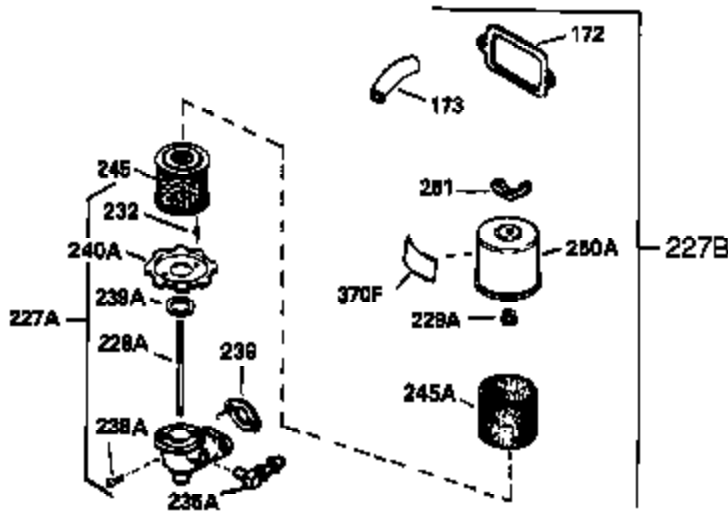

OPTIONAL 110-120 VOLT STARTER MOTOR KIT

OPTIONAL SPARK ARREST MUFFLER

Engine Parts List #2

Ref #	Part Number	Qty	Description
23	31793	1	Ball Bearing
32A	31792	1	Washer
32	650625	1	Washer
49	34242	1	Oil Dipper
74	31855	2	Bearing Retainer
110	35187	1	Ground Wire
129	650695A	2	Screw, 5/16-18 x 2-1/4"
131	650694A	2	Screw, 5/16-18 x 2"
172	28425	1	Valve Cover
175	650778	2	Lock Washer
176	650580	2	Lock Nut, 10-24
228	650826	1	# Stud, 1/4-20 x 6.20
229	650825	1	# Nut & Lock Washer, 1/4-20
235	30675	1	Air Cleaner Elbow Fitting
242	34699	1	# Air Cleaner Base
262	29747B	2	Screw, Torx T-40, 5/16-24 x 21/32"
269	35865	1	* Exhaust Manifold Gasket
275	32401	1	Muffler
277	650694A	1	Screw, 5/16-18 x 2"
279B	26073	1	Washer
291	30962	1	Fuel Line
291	29774	1	Fuel Line (1.44/1.56")
295	35857	1	Fuel Shut-Off Valve
370B	34704	1	Instruction Decal
370	34346	1	Instruction Decal