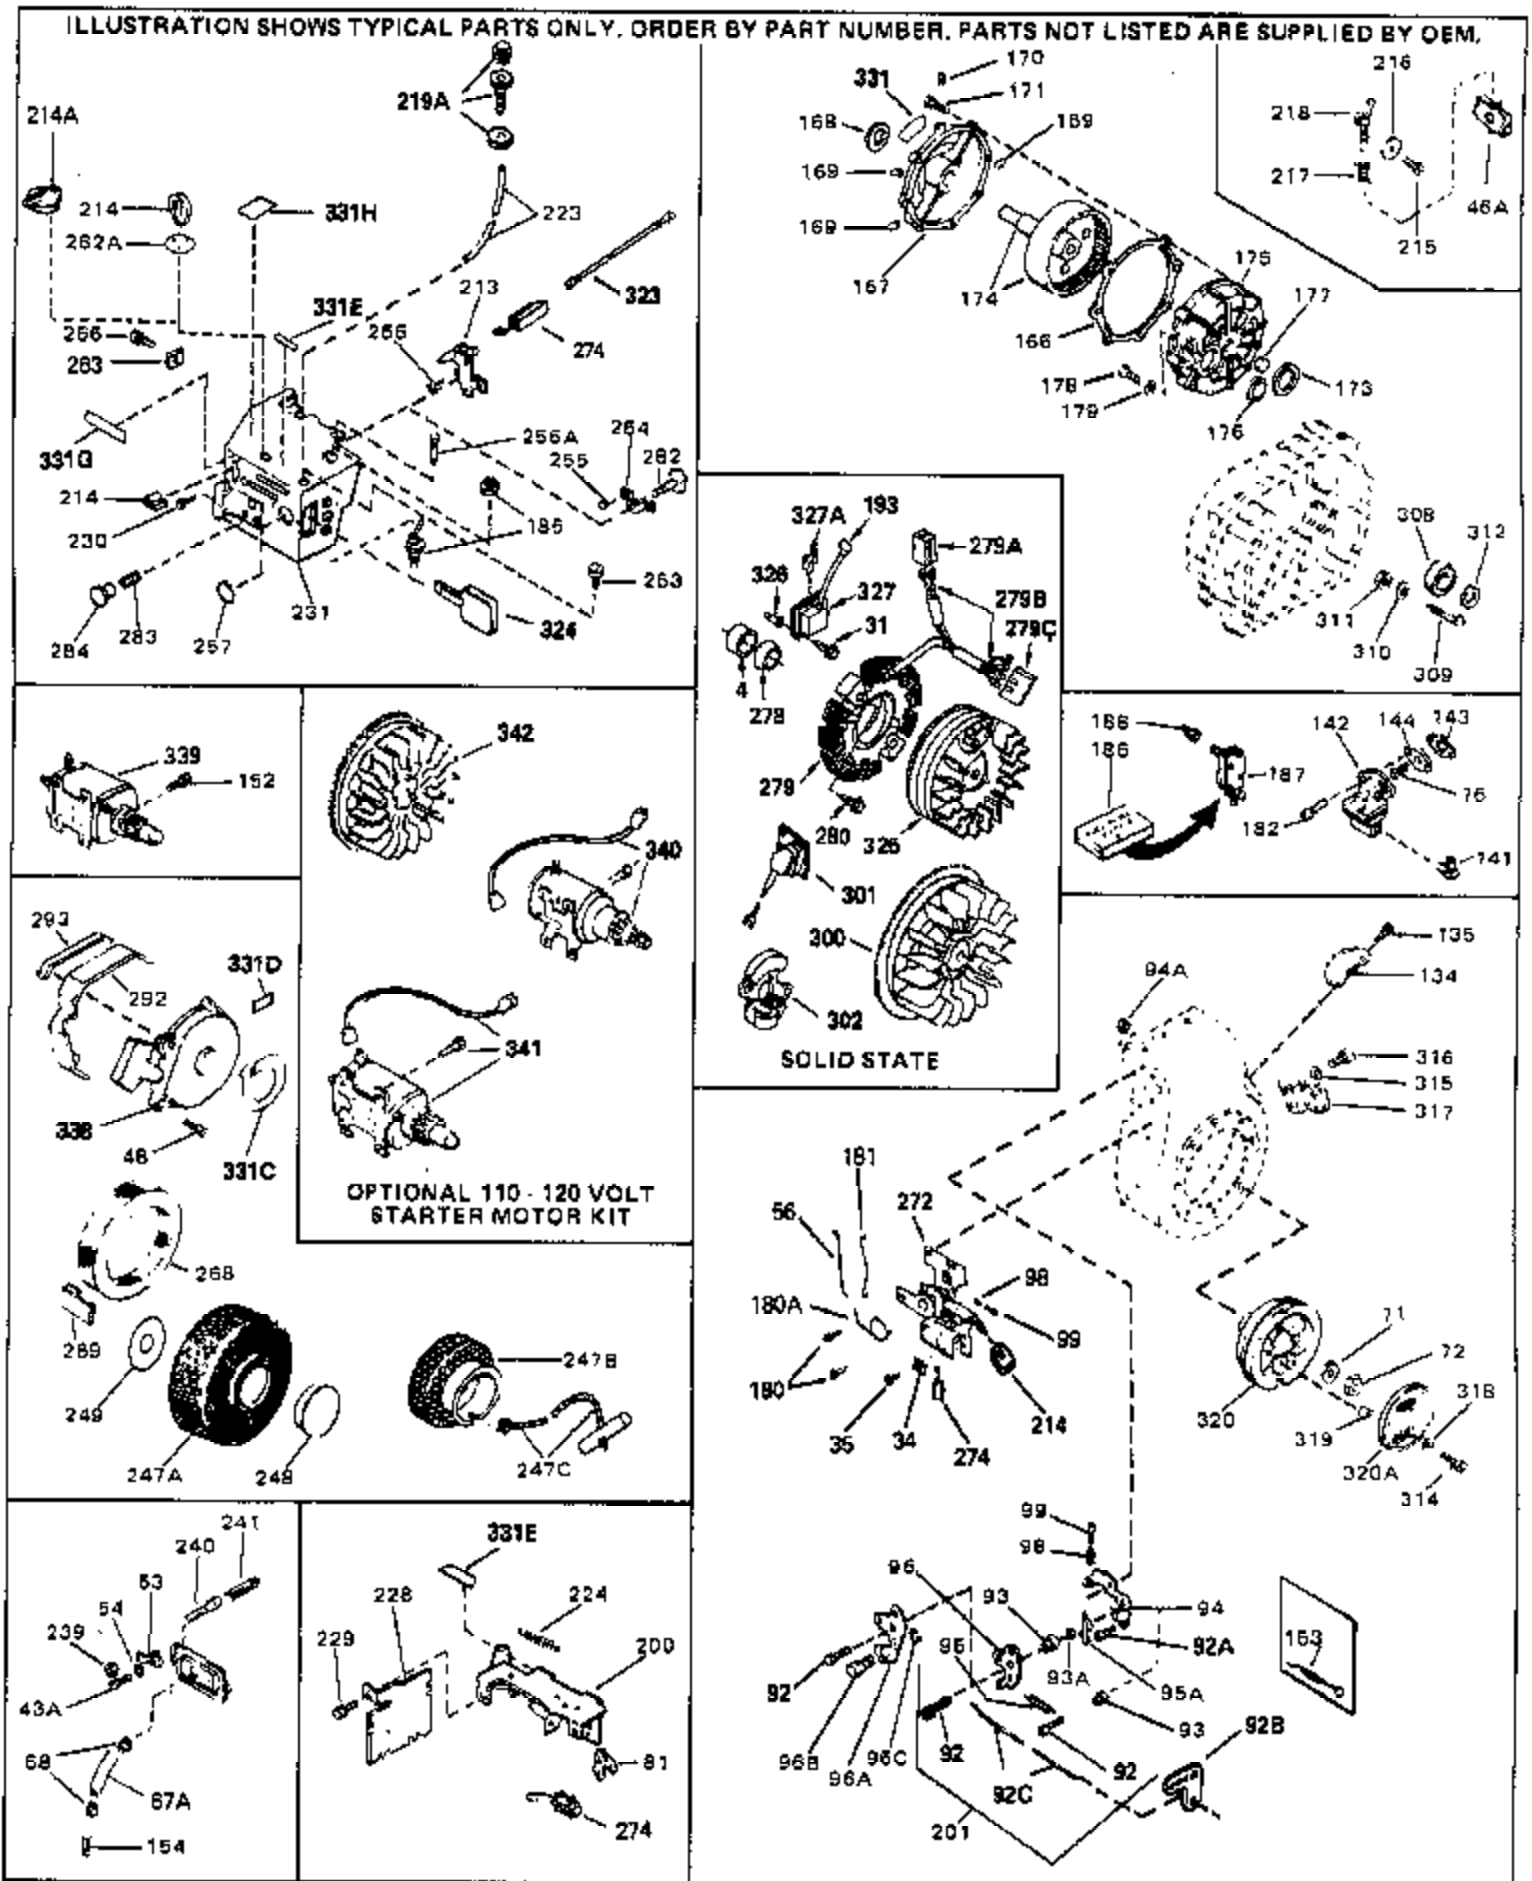

Ref #	Part Number	Qty	Description
118	30705		Fuel Line (Braided 16") (41 cm) (Use as req.)
118	30962		Fuel Line (Braided 32") (81 cm) (Use as req.)
120	650128		Screw, 10-24 x 1/2" (Use as required)
121	30622A		Extension, Blower housing
124	650542		Screw, 5/16-18 x 3/4"
127	26073		Washer (Use as required)
128	650694A		Screw, 5/16-18 x 2" (Use as required)
129	32589		Key, Flywheel
130	31843A		Bracket, Governor gear
131	650836		Screw, 10-24 x 1/2"
133	650599		Screw, 1/4-20 x 1-1/2"
149	30747		Clip, Shorting
150	650890		Lockwasher
193	610118		Cover, Spark plug (Use as required)
193	27276		Cover, Spark plug
205	650561		Screw, 1/4-20 x 5/8" (Use as required)
209	30939A		Cover, Cylinder head
246	32125		Cup, Starter
247	590417		Screen, Starter cup
266	26460		Clamp, Fuel line
270	31461		Bushing, Crankshaft (Use as required)
273	31726B		Control Bracket (Incl. 98, 99, 214 & 274)
274	610973		Terminal Ass'y. (As req. on late prod uction)
275	34043		Spring, Control lever
287	27275		Clip, Hi-tension wire (Use as require d)
287	34246		Clip, Ground wire (Use as required)
313	650625		Washer, Thrust
331B	31752		Decal, Air cleaner
331	550223		Decal, Name
331A	34346		Decal, Instruction
332	30547A		Contact Assy., Breaker
333	30548B		Condenser
334	631021		Inlet Needle, Seat & Clip Assy.
336	631480		Carburetor (Incl. 75) (Refer to Division 5, Section A, page 100 for breakdown)
337	610753		Magneto (12 Volt) (3 Amp) (2 Circuit) NOTE: The complete magneto is not available as an assembly. The magneto number is shown for reference purposes only. Order component parts individually, as show in parts list. (Refer to Division 5, Section B, page 23 for breakdown)
343	33239A		Gasket Set (Incl. items marked*)