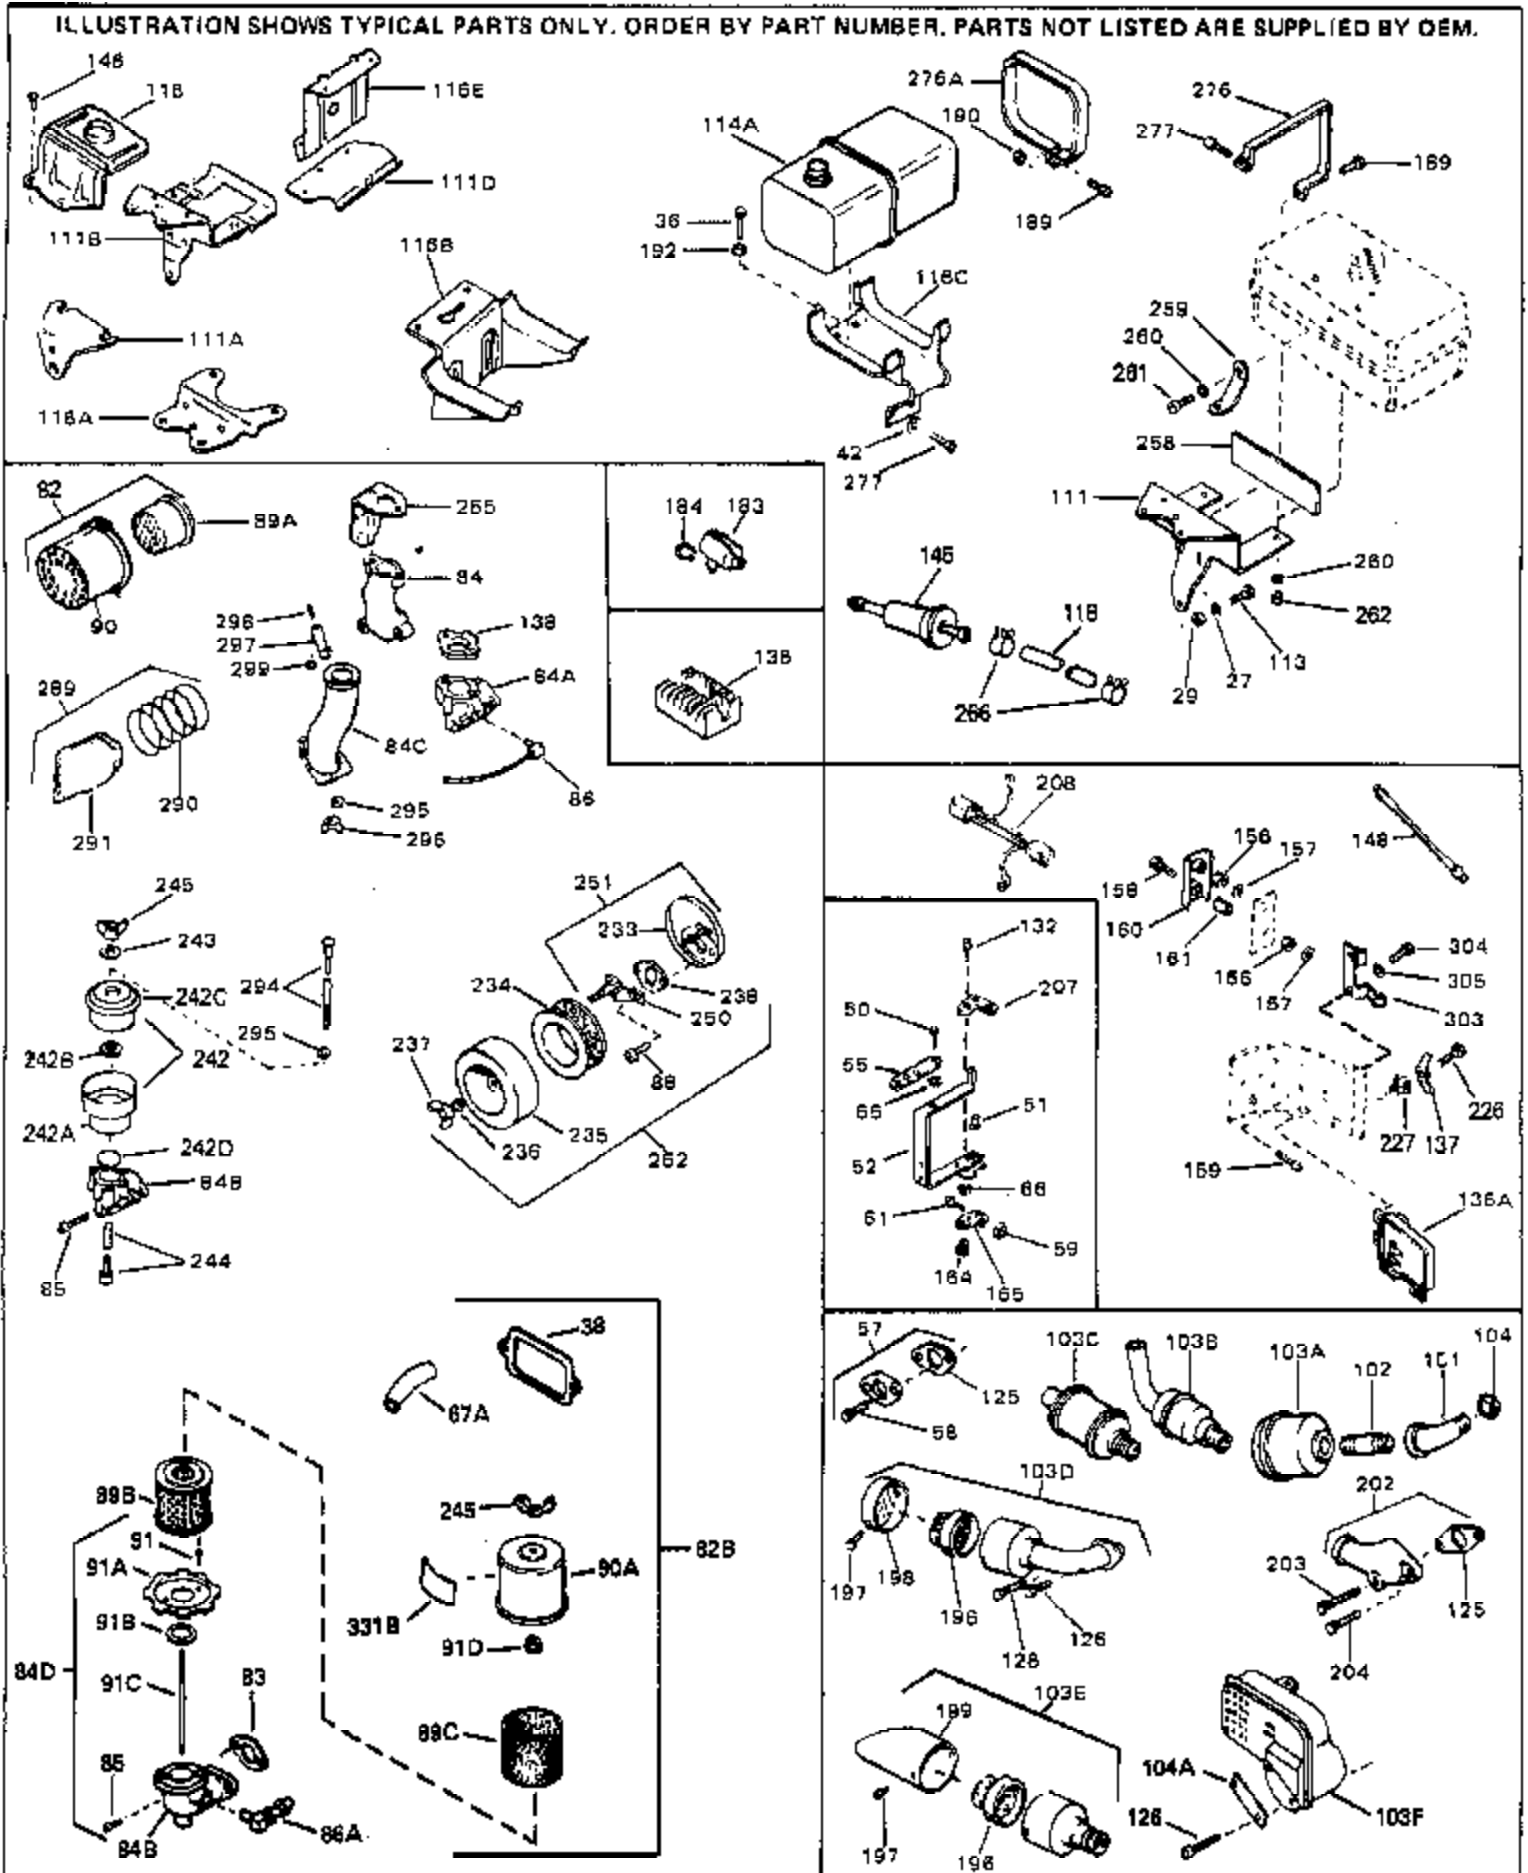

ILLUSTRATION SHOWS TYPICAL PARTS ONLY. ORDER BY PART NUMBER. PARTS NOT LISTED ARE SUPPLIED BY OEM.

Engine Parts List #3

Ref #	Part Number	Qty	Description
27	27513		Lockwasher, 1/4" (Use as required)
36	650697A		Screw, 5/16-18 x 2-1/2" (Use as required)
36	650695A		Screw, 5/16-18 x 2-1/4" (Use as required)
36	650694A		Screw, 5/16-18 x 2" (Use as required)
38	27896A		* Gasket, Breather cover
42	26073		Washer (Use as required)
42	650691		Washer, Flat (Use as required)
50	650548		Screw, 8-32 x 5/16"
51	30319		Rivet, Split (Used in early production)
52	32326A		Lever, Governor (New lever does not need 1 of 51,66,132,164,165,207)
55	30205		Bracket, Adjusting
57	730130		Exh.Adap.Kit (Incl. 58 & 125) (Use as required)
58	30196		Screw, 5/16-18 x 3/4" (Use as required)
59	29216		Nut, Lock, 10-32
61	29826		Screw, 10-32 x 3/4"
66	29918		Lockwasher, #8 E.T.
82	730127		Air Cleaner Ass'y. (Incl. 60, 83, 87, 88, 89A, 90, 238 & 331B) (Use as required)
82B	730561		Air cleaner kit (Incl. 38, 67A, 83, 84B, 85,89B, 89C, 90A, 91, 91A, 91B, 91C, 91D, 245 & 331B) (Use only on engines with an externally vented fully adjustable carburetor)
83	27272A		* Gasket, Air cleaner
84D	34819		Air Cleaner Elbow (Incl. 84B, 86A, 91, 91A, 91B & 91C) (Use in 730561 assembly only)
84B	32560		Elbow, Air cleaner
85	29786		Screw, 10-32 x 1-5/8" NOTE: 130010 thru 10C & 11 used in early production only.
101	30209		Elbow, Exhaust (45 degree)
102	30244		Muffler Nipple
103A	29633		Muffler
103E	391026		Opt. Spark Arrest Muffler (Incl.196,1 97,199)
104	32862		Conduit Nut
111	31694		Bracket, Fuel tank
113	650561		Screw, 1/4-20 x 5/8"
118	29774		Fuel Line (Braided 8-1/4" 21 cm)(Use as required)
118	30705		Fuel Line (Braided 16") (41 cm) (Use as required)
118	30962		Fuel Line (Braided 32") (81 cm) (Use as required)
128	650694A		Screw, 5/16-18 x 2" (Use as required)
132	650548		Screw, 8-32 x 5/16" (Early production)
148	34067		Wire Assy., Alternator adapter (4-1/4 ")
148	34069		Wire Assy., Alternator adapter (6-3/4 ")
189	6201		Screw, 1/4-28 x 7/8"
202	31288		Exh. Adaptor Kit (Incl.125,203,204) (As required)
203	650697A		Screw, 5/16-18 x 2-1/2" (Use as required)
204	6021A		Screw, 5/16-18 x 1-1/2" (Use as required)
242A	31670		Bowl, Oil bath cleaner
242	32561		Oil Bath A/C Ass'y.(Incl.242A,242B,24 2C.242D)
242D	31479		Washer, Fiber
242C	31669		Cover, Oil bath cleaner
242B	31480		"O" Ring
243	27183		Washer, Fiber
244	32562		Screw, 10-24 x 6-11/16"
245	9577		Nut, Wing
262	29752		Nut, Lock