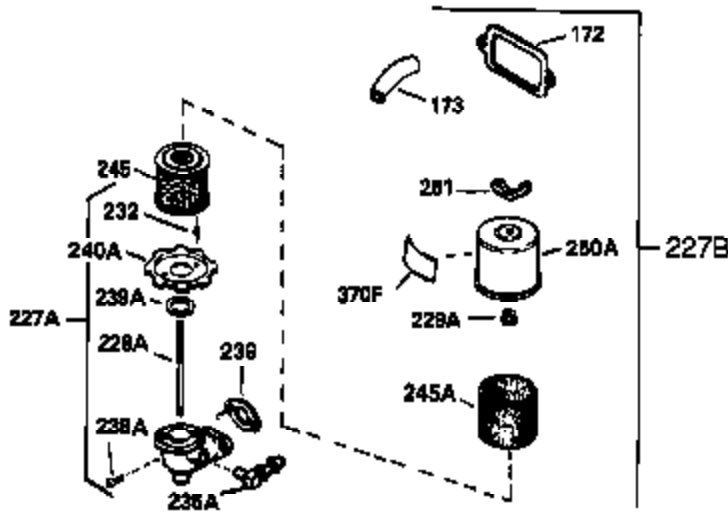

**ADD-ON ALTERNATOR
AC LIGHTING OR DC CHARGING**