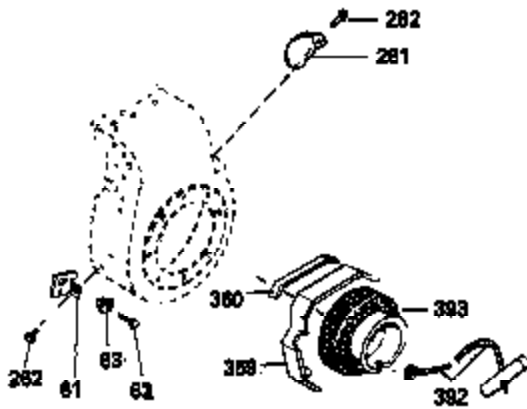

## Engine Parts List #1

Ref #	Part Number	Qty	Description
303	33395	1	Fuel Fitting
311	35942	1	Oil Fill Plug (Incl. 312)
312	29673	1	Oil Fill Plug Gasket
325	27275	1	Wire Clip
327	35392	1	Starter Plug
340	34823	1	Fuel Tank Bracket
342	30063	1	Screw, Torx T-30, 1/4-20 x 1/2"
370A	35532	1	Name Decal
370C	35274	1	Instruction Decal
380	632213	1	Carburetor (Incl. 184)
390	590666	1	Rewind Starter
400	33235A	1	* Gasket Set (Incl. items marked PK i n notes) Incl. part #'s 27272A (2), 27896A (2), 27913A (1), 27915A (2), 28938C (1), 29673 (1), 30684 (1), 31688A (1), 33355A (1), 35865 (1)
420	730225	1	SAE 30 4-Cycle Engine Oil (Quart)
453	29538	1	Engine Mounting Base
454	650542	4	Screw, 5/16-18 x 3/4"