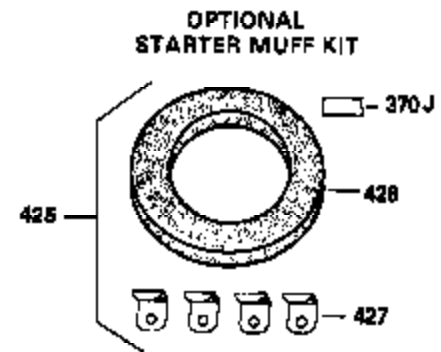

**OPTIONAL
STARTER MUFF KIT**
730571
Can be used on H50-60 with
stamped steel starter.