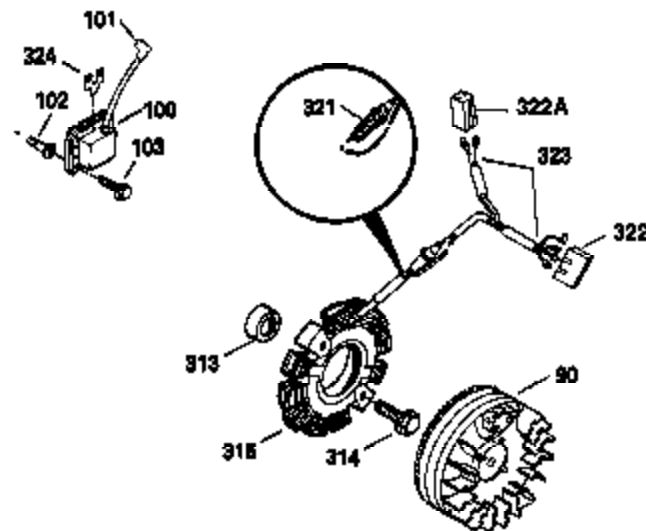

SOLID STATE