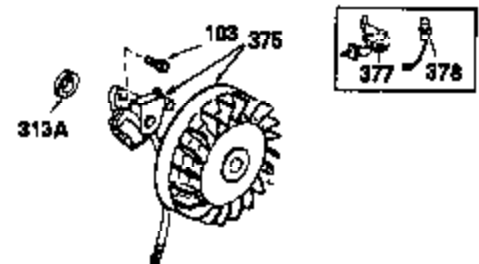

**ADD-ON ALTERNATOR
AC LIGHTING OR DC CHARGING**