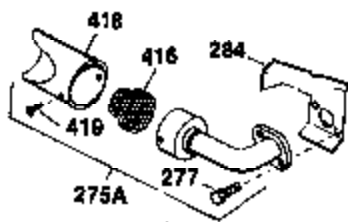

OPTIONAL SPARK ARREST MUFFLER