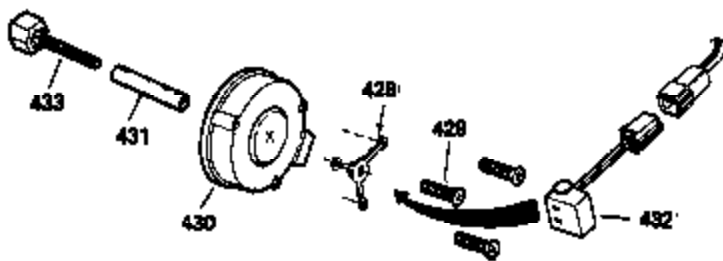

**ADD-ON ALTERNATOR
AC LIGHTING OR DC CHARGING**