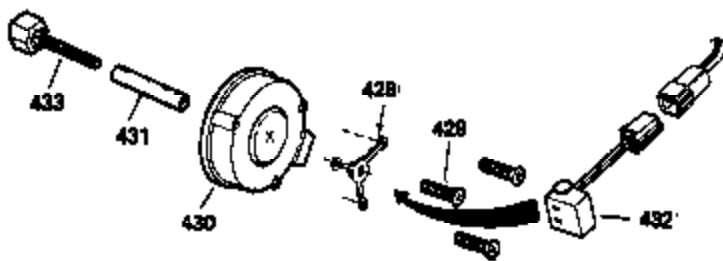

Ref #	Part Number	Qty	Description
303	33395	1	Fuel Fitting
311	35942	1	Oil Fill Plug (Incl. 312)
312	29673	1	Oil Fill Plug Gasket
327	35392	1	Starter Plug
340	34823	1	Fuel Tank Bracket
342	30063	1	Screw, Torx T-30, 1/4-20 x 1/2"
370A	35532	1	Name Decal
370C	35274	1	Instruction Decal
380	632213	1	Carburetor (Incl. 184)
390	590666	1	Rewind Starter
400	33235A	1	* Gasket Set (Incl. items marked PK i n notes) Incl. part #'s 27272A (2), 27896A (2), 27913A (1), 27915A (2), 28938C (1), 29673 (1), 30684 (1), 31688A (1), 33355A (1), 35865 (1)
420	730225	1	SAE 30 4-Cycle Engine Oil (Quart)
453	29538	1	Engine Mounting Base
454	650542	4	Screw, 5/16-18 x 3/4"

**ADD-ON ALTERNATOR
 AC LIGHTING OR DC CHARGING**

730571
 Can be used on H50-60 with
 stamped steel starter.

**STANDARD POINT
 IGNITION**

SOLID STATE

Ref #	Part Number	Qty	Description
90	611087	1	Flywheel
100	34443A	1	Solid State Ignition
101	610118	1	Spark Plug Cover
102	650872	2	Solid State Mounting Stud
103	650814	2	Screw, Torx T-15, 10-24 x 1"
129	650695A	3	Screw, 5/16-18 x 2-1/4"
131	650694A	2	Screw, 5/16-18 x 2"
172	28425	1	Valve Cover
173	32447	1	Breather Tube
228	650826	1	# Stud, 1/4-20 x 6.20
229	650825	1	# Nut & Lock Washer, 1/4-20
232	P/L	2	# Pop Rivet (1/8") (Can be purchased locally)
235	30675	1	Air Cleaner Elbow Fitting
239	27272A	1	Air Cleaner Gasket
239A	34698A	1	# Air Cleaner Gasket
242	34699	1	# Air Cleaner Base
245	34782	1	Air Cleaner Filter
245A	34783	1	Air Cleaner Filter
251	650513	1	Wing Nut, 1/4-20
269	35865	1	* Exhaust Manifold Gasket
277A	30196	1	Screw, 5/16-18 x 3/4"
279B	26073	1	Washer
291	29774	1	Fuel Line (7.00")
303	33395	1	Fuel Fitting
313A	35189	1	Spacer
314	650873	2	Screw, 1/4-20 x 3/4"
315	611113	1	Alternator Coil (3 Amp)(Incl. 321,322 &323)
321	611161	1	Diode
322	610921	1	Connector Body
323	610922	1	Terminal
324	33177	1	Terminal