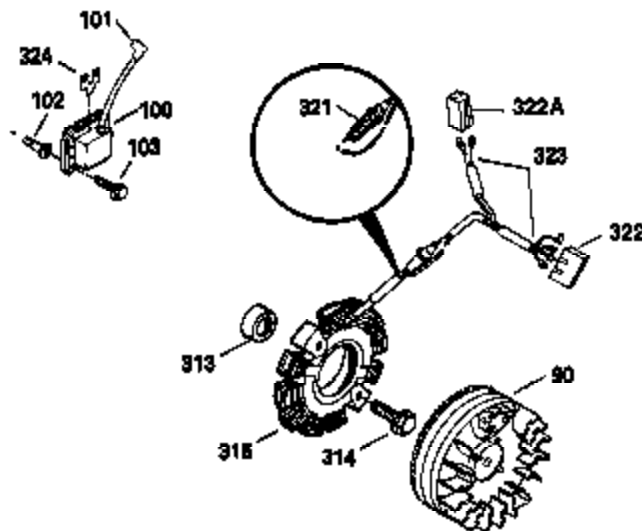

Ref #	Part Number	Qty	Description
303	33395	1	Fuel Fitting
311	35942	1	Oil Fill Plug (Incl. 312)
312	29673	1	Oil Fill Plug Gasket
327	35392	1	Starter Plug
340	34823	1	Fuel Tank Bracket
342	30063	1	Screw, Torx T-30, 1/4-20 x 1/2"
370A	35532	1	Name Decal
370C	35274	1	Instruction Decal
380	632213	1	Carburetor (Incl. 184)
390	590666	1	Rewind Starter
400	33235A	1	* Gasket Set (Incl. items marked PK i n notes) Incl. part #'s 27272A (2), 27896A (2), 27913A (1), 27915A (2), 28938C (1), 29673 (1), 30684 (1), 31688A (1), 33355A (1), 35865 (1)
420	730225	1	SAE 30 4-Cycle Engine Oil (Quart)
453	29538	1	Engine Mounting Base
454	650542	4	Screw, 5/16-18 x 3/4"

**ADD-ON ALTERNATOR
 AC LIGHTING OR DC CHARGING**

730571
 Can be used on H50-60 with
 stamped steel starter.

**STANDARD POINT
 IGNITION**

SOLID STATE

Ref #	Part Number	Qty	Description
90	611087	1	Flywheel
100	34443A	1	Solid State Ignition
101	610118	1	Spark Plug Cover
102	650872	2	Solid State Mounting Stud
103	650814	2	Screw, Torx T-15, 10-24 x 1"
129	650695A	3	Screw, 5/16-18 x 2-1/4"
131	650694A	2	Screw, 5/16-18 x 2"
172	28425	1	Valve Cover
173	32447	1	Breather Tube
228	650826	1	# Stud, 1/4-20 x 6.20
229	650825	1	# Nut & Lock Washer, 1/4-20
232	P/L	2	# Pop Rivet (1/8") (Can be purchased locally)
235	30675	1	Air Cleaner Elbow Fitting
239	27272A	1	Air Cleaner Gasket
239A	34698A	1	# Air Cleaner Gasket
242	34699	1	# Air Cleaner Base
245	34782	1	Air Cleaner Filter
245A	34783	1	Air Cleaner Filter
251	650513	1	Wing Nut, 1/4-20
269	35865	1	* Exhaust Manifold Gasket
277A	30196	1	Screw, 5/16-18 x 3/4"
279B	26073	1	Washer
291	29774	1	Fuel Line (7.00")
303	33395	1	Fuel Fitting
313A	35189	1	Spacer
314	650873	2	Screw, 1/4-20 x 3/4"
315	611113	1	Alternator Coil (3 Amp)(Incl. 321,322 &323)
321	611161	1	Diode
322	610921	1	Connector Body
323	610922	1	Terminal
324	33177	1	Terminal