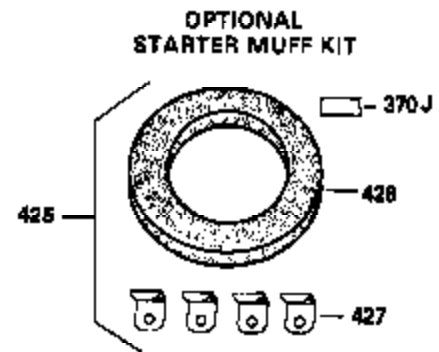

730571
Can be used on H50-60 with
stamped steel starter.