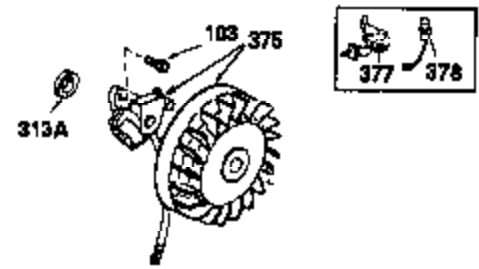

**STANDARD POINT
IGNITION**