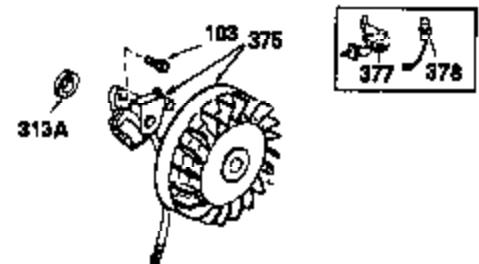

**STANDARD POINT
IGNITION**