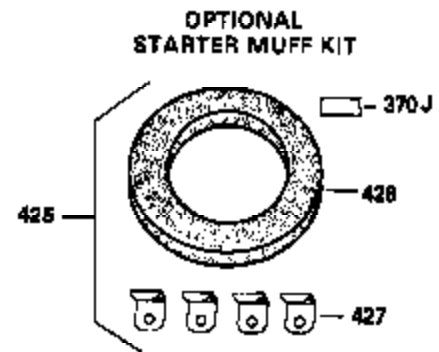

Ref #	Part Number	Qty	Description
342A	29212	2	Screw, 1/4-28 x 7/16"
370C	35274	1	Instruction Decal
380	632178	1	Carburetor (Incl. 184)
390	590666	1	Rewind Starter
400	33235A	1	* Gasket Set (Incl. items marked PK i n notes) Incl. part #'s 27272A (2), 27896A (2), 27913A (1), 27915A (2), 28938C (1), 29673 (1), 30684 (1), 31688A (1), 33355A (1), 35865 (1)
420	730225	1	SAE 30 4-Cycle Engine Oil (Quart)
453	29538	1	Engine Mounting Base
454	650542	4	Screw, 5/16-18 x 3/4"

OPTIONAL 110-120 VOLT STARTER MOTOR KIT

OPTIONAL SPARK ARREST MUFFLER

Ref #	Part Number	Qty	Description
32	650625	1	Washer
110	35187	1	Ground Wire
129	650695A	2	Screw, 5/16-18 x 2-1/4"
131	650694A	2	Screw, 5/16-18 x 2"
172	28425	1	Valve Cover
242	31708	1	Air Cleaner Base
262	29747B	2	Screw, Torx T-40, 5/16-24 x 21/32"
269	35865	1	* Exhaust Manifold Gasket
275	32401	1	Muffler
277	650694A	1	Screw, 5/16-18 x 2"
277A	30196	1	Screw, 5/16-18 x 3/4"
279B	26073	1	Washer
298A	650664	1	Screw, 1/4-20 x 1-19/32"
298B	650456	1	Lock Nut
303	33395	1	Fuel Fitting
339A	35038	1	Spacer
342A	29212	2	Screw, 1/4-28 x 7/16"
368	33980	1	Fuel Tank Strap
370	34346	1	Instruction Decal
372	33679	1	Bushing

**ADD-ON ALTERNATOR
 AC LIGHTING OR DC CHARGING**

**OPTIONAL
 STARTER MUFF KIT**
 730571
 Can be used on H50-60 with
 stamped steel starter.

**STANDARD POINT
 IGNITION**

SOLID STATE

Ref #	Part Number	Qty	Description
90	611084	1	Flywheel
100	34443A	1	Solid State Ignition
101	610118	1	Spark Plug Cover
102	650872	2	Solid State Mounting Stud
103	650814	2	Screw, Torx T-15, 10-24 x 1"
129	650695A	2	Screw, 5/16-18 x 2-1/4"
131	650694A	2	Screw, 5/16-18 x 2"
172	28425	1	Valve Cover
173	32447	1	Breather Tube
239	27272A	1	Air Cleaner Bracket
242	31708	1	Air Cleaner Base
245	31700	1	Air Cleaner Filter
269	35865	1	* Exhaust Manifold Gasket
277A	30196	1	Screw, 5/16-18 x 3/4"
279B	26073	1	Washer
303	33395	1	Fuel Fitting
339A	35038	1	Spacer
342A	29212	2	Screw, 1/4-28 x 7/16"