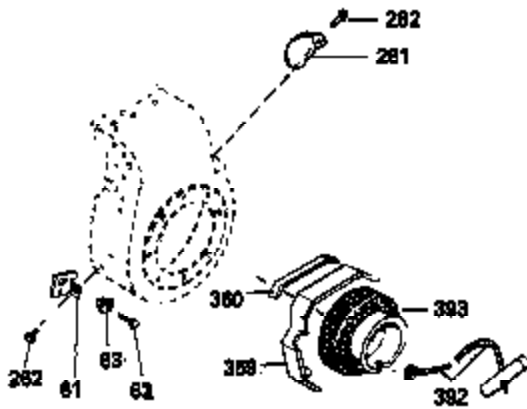

OPTIONAL SPARK ARREST MUFFLER