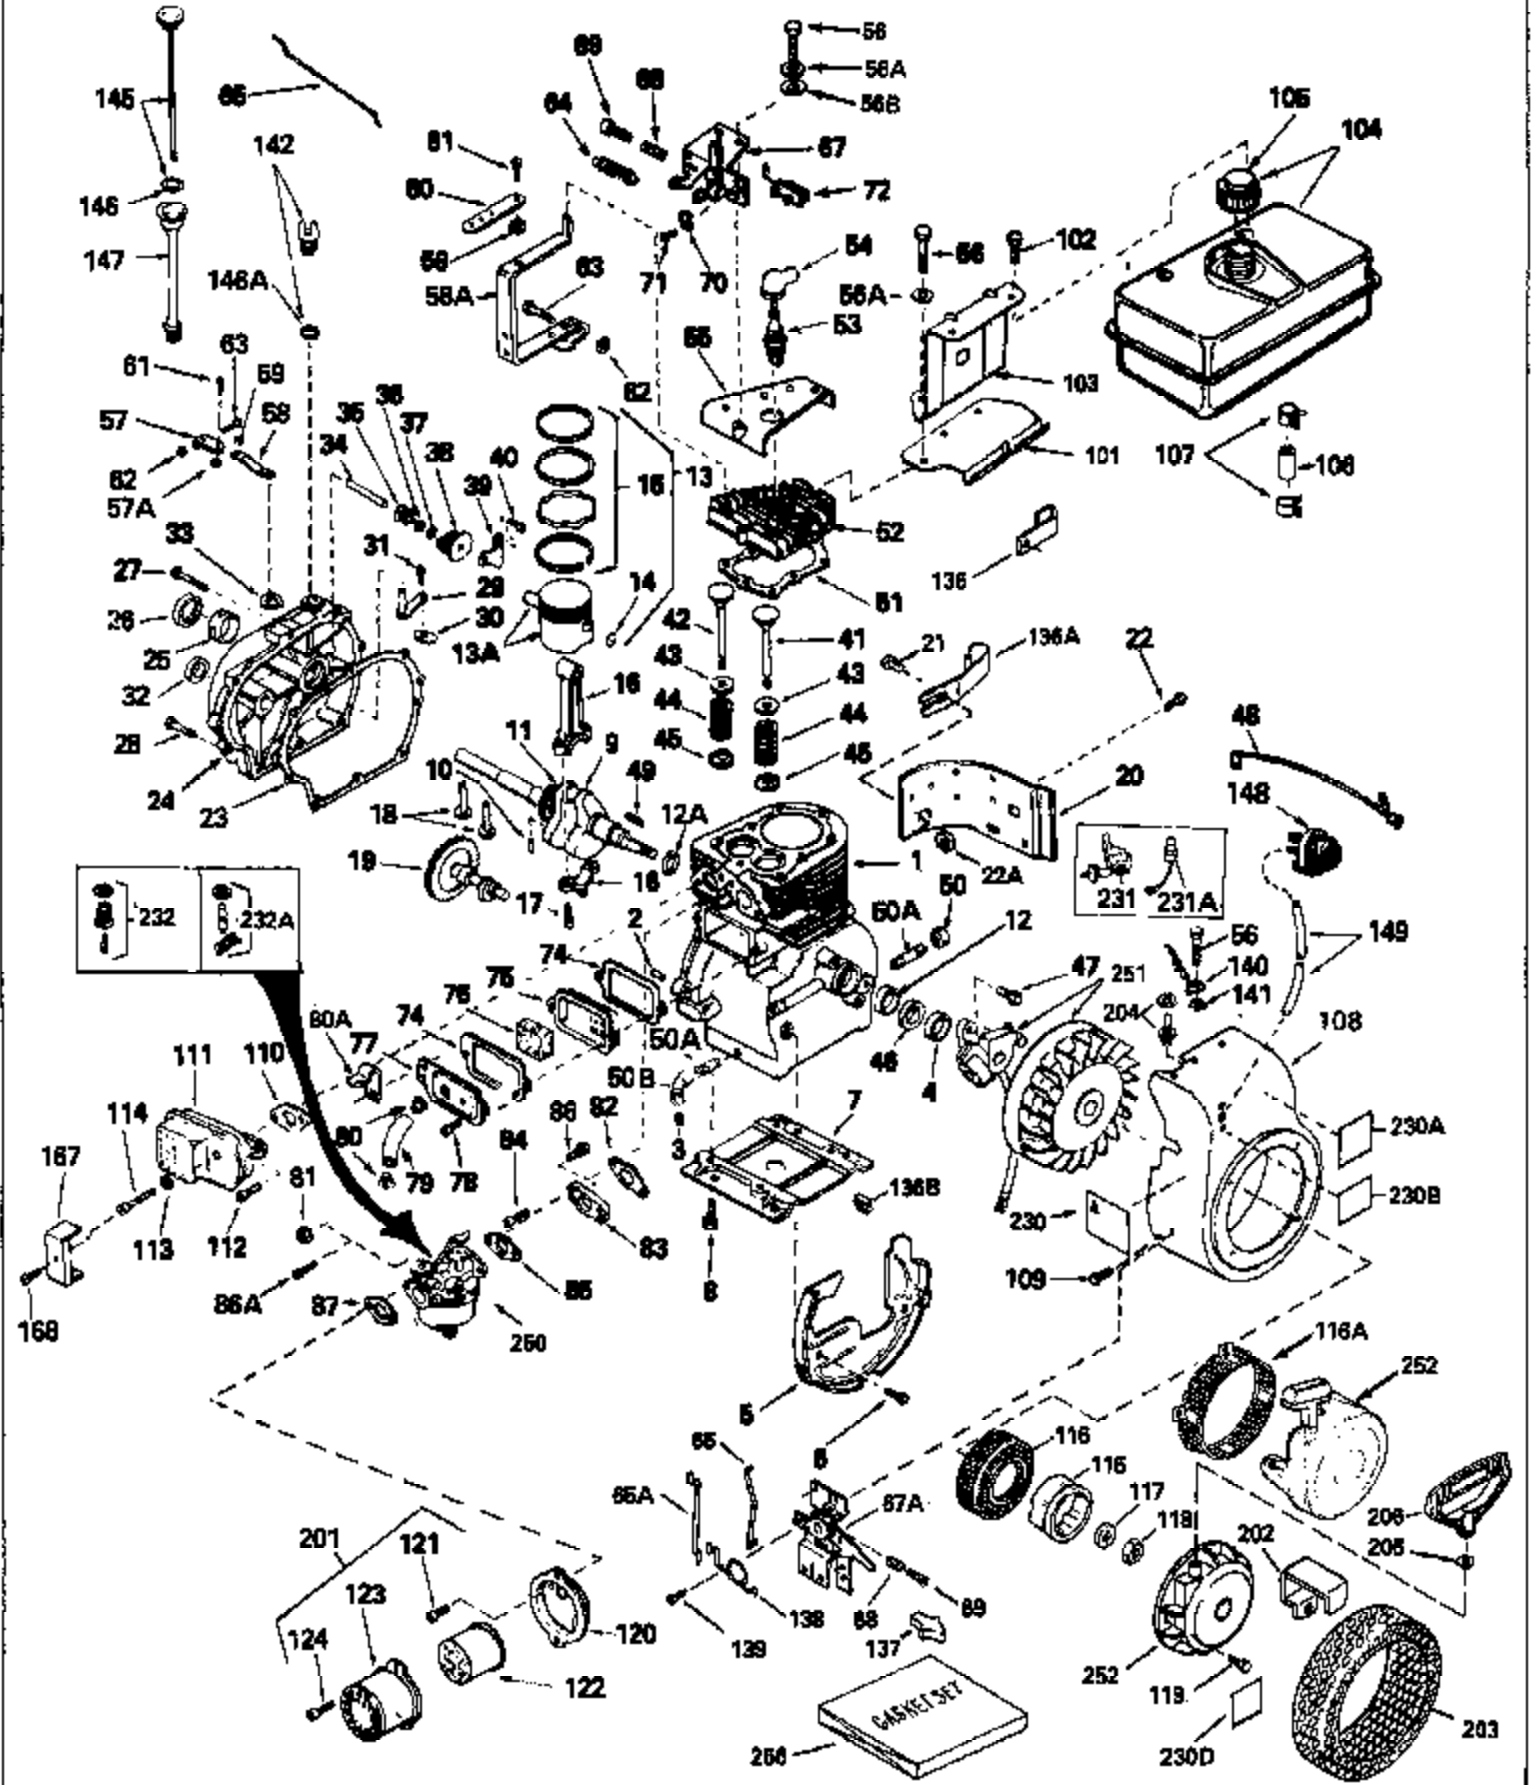

ILLUSTRATION SHOWS TYPICAL PARTS ONLY. ORDER BY PART NUMBER. PARTS NOT LISTED ARE SUPPLIED BY OEM.

Ref #	Part Number	Qty	Description
1	34915A		Cylinder (Incl. 2, 3 & 4) (2-5/8" Bore)
2	27652		Pin, Dowel
3	27642		Pipe plug, 1/4-18
4	32630		Seal, Oil
5	29536		Blower Housing Baffle (Without electric starter knock out) (Use as required)
5	35256A		Blower Housing Baffle (With electric starter knockout) (As req.)(point ign.)
6	650561		Screw, 1/4-20 x 5/8"
7	29538		Base, Engine mounting
8	650542		Screw, 5/16-18 x 3/4"
9	35193		Crankshaft
10	29783		Pin, Crankshaft gear (Used on early p rod.)
11	27884		Gear, Crankshaft (Used on early production) This gear is serviceable ONLY when it is pinned to the crankshaft.
12A	650625		Washer Thrust
12	31461		Bushing, Crankshaft
13A	31797B		Piston & Pin Ass'y. (Std.)(2-5/8")(Incl. 14)
13A	31798B		Piston & Pin Ass'y. (.010" OS) (Incl. 14)
13A	31799B		Piston & Pin Ass'y. (.020" OS) (Incl. 14)
13	34503		Piston, Pin & Ring Set (Std.) (2-5/8" Bore)
13	34504		Piston, Pin & Ring Set (.010" OS)
13	34505		Piston, Pin & Ring Set (.020" OS)
14	27888		Ring, Piston pin retaining
15	34854		Ring Set (Std.) (2-5/8" Bore)
15	34855		Ring Set (.010" OS)
15	34856		Ring Set (.020" OS)
16	34750		Rod Assy., Connecting (Incl. 17)
17	650662C		Bolt, Connecting rod (Incl. 2 pieces)
18	34034		Lifter, Valve
19	33156		Camshaft
20	30622A		Extension, Blower housing
21	650128		Screw, 10-24 x 1/2"
22	650561		Screw, 1/4-20 x 5/8" (Use as required)
22	30063		Screw, 1/4-20 x 1/2" (Use as required)
23	30684		Gasket Cylinder Cover
25	31546		Bushing, Crankshaft
26	28427		Seal, Oil
27	650451		Screw, 1/4-20 x 1"
28	650599		Screw, 1/4-20 x 1-1/2"
29	30699C		Rod Assy., Governor (Incl. 30 & 31)
30	30700		Yoke, Governor
31	650494		Screw, 6-40 x 5/16"
33	29642		Ring, Retaining
34	31845		Shaft, Mechanical governor
35	30588A		Spool, Governor
36	35479		Washer, Flat
37	29193		Ring, Retaining
38	30591		Gear Assy., Governor
39	31843A		Bracket, Governor gear
40	650836		Screw, 10-24 x 1/2"
41	32783		Intake Valve (Std.)
41	32784		Intake Valve (1/32" OS)
42	27878A		Exhaust Valve (Std.)
42	27880A		Exhaust Valve (1/32" OS)
43	27882		Cap, Upper valve spring