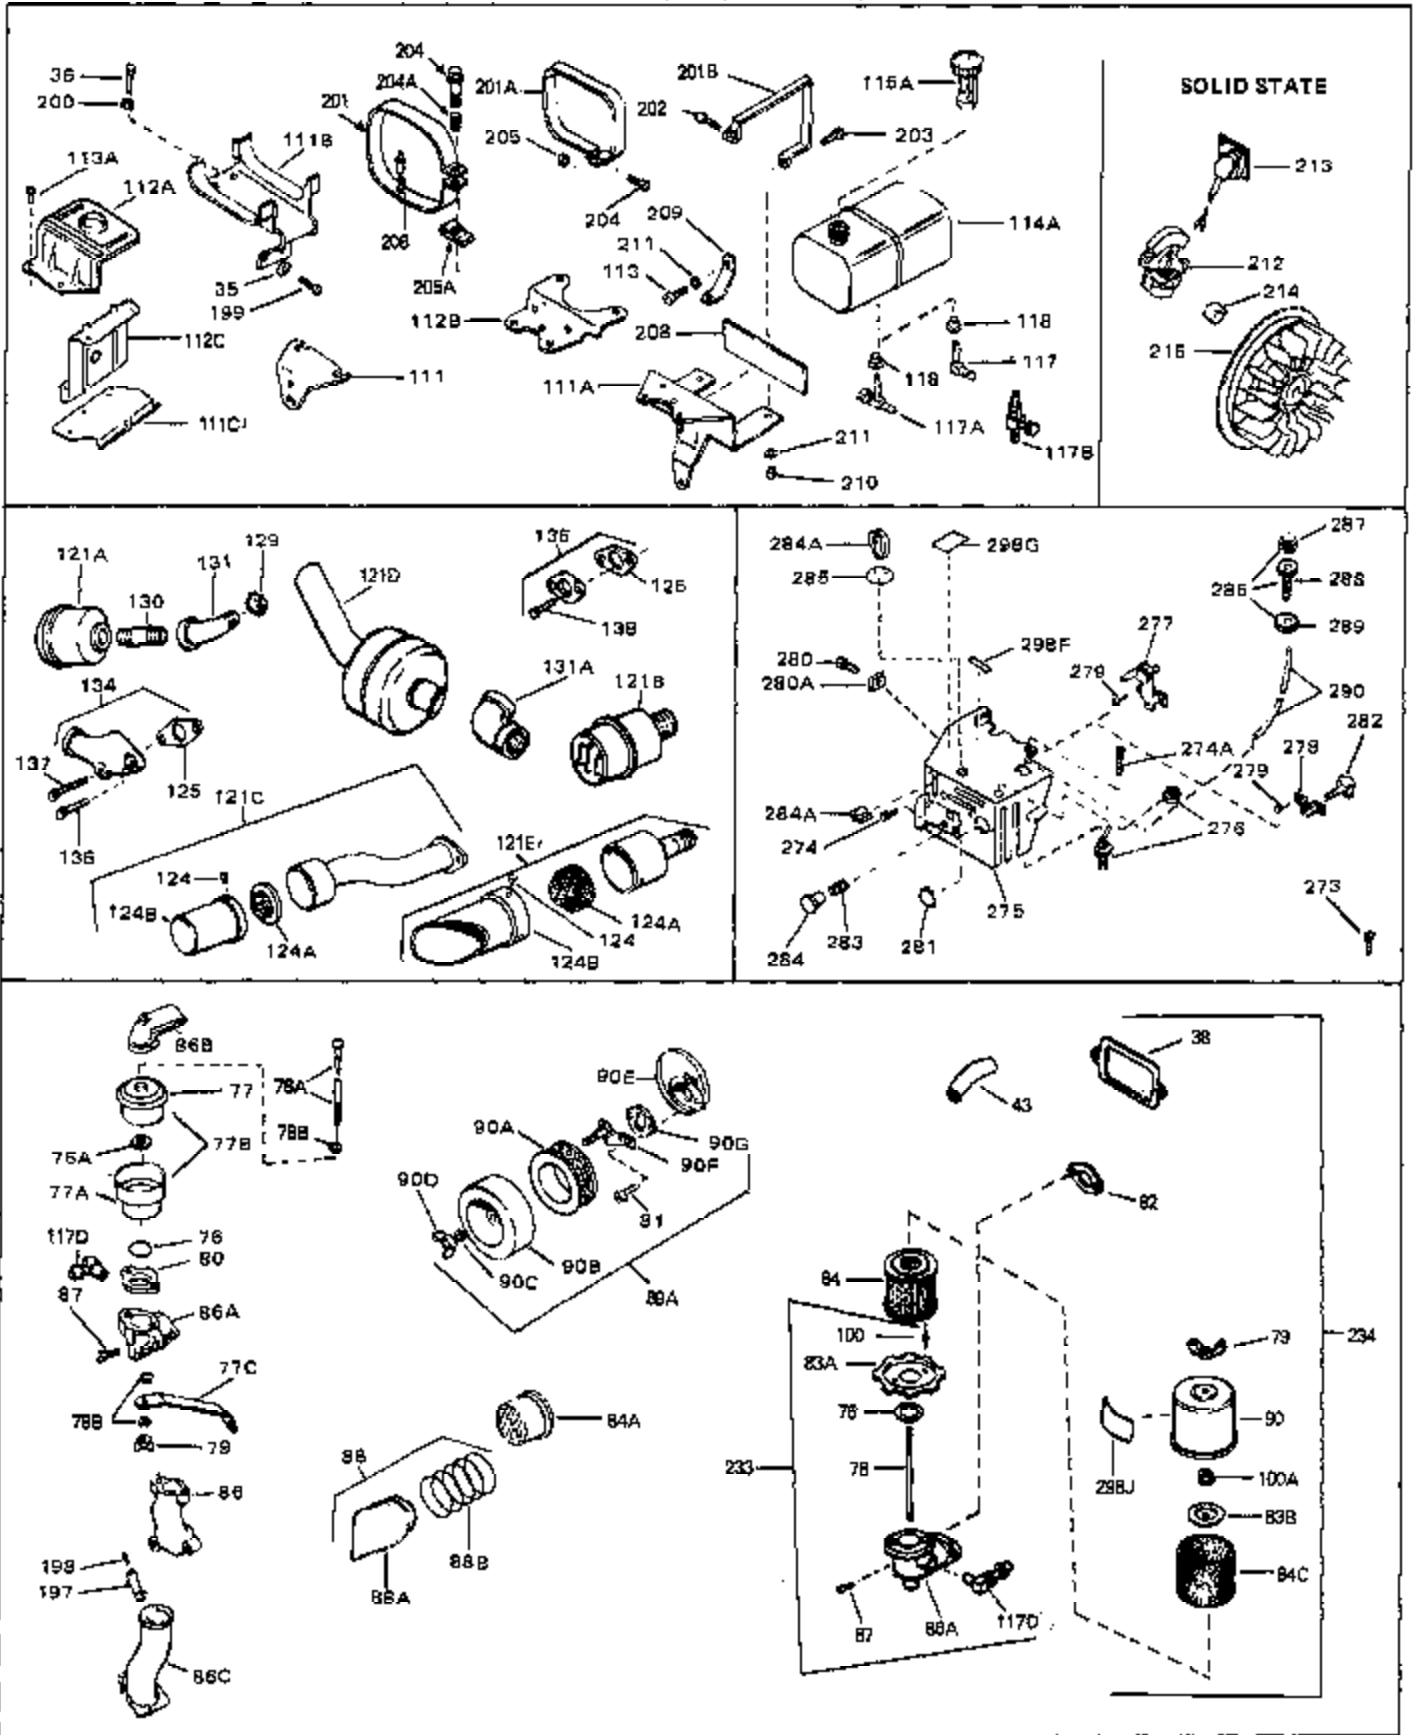

Ref #	Part Number	Qty	Description
35	26073	0	Washer, Connecting rod bolt
35	650570	0	Washer, Flat
35	650691	0	Washer, Flat
36	650694A	0	Screw, Hex flange hd., 5/16-18 x 2
36	650695A	0	Screw, Hex flange hd., 5/16-18 x 2-1/4
36	650697A	0	Screw, Hex flange hd., 5/16-18 x 2-1/2
38	27896	0	Gasket, Breather cover
43	27627	0	Tube, Breather
81	28820	0	Screw
81	30196	0	Screw
81	650521	0	Screw
82	27272	0	Gasket, Air cleaner
86A	34697	0	Elbow, Air cleaner
89A	730128	0	Cleaner Assy., Air
111A	33353	0	Bracket, Lower fuel tank
112A	33352A	0	Bracket, Upper fuel tank
113A	650273	0	Screw
113	650561	0	Screw
117B	33053	0	Valve, Fuel strainer & shut-off
117	33395	0	Fitting, Fuel line
118	33679	0	Bushing, Fuel fitting
121E	391026	0	Muffler
124A	33171	0	Screen, Muffler
124B	33185	0	Cover & Tube, Muffler
124	650578	0	Screw
125	27930	0	Gasket, Exhaust
134	31288	0	Muffler Adapter Kit
135	730130	0	Muffler Adapter Kit
136	6021A	0	Screw, Hex flange hd., 5/16-18 x 1-1/2
137	650697A	0	Screw, Hex flange hd., 5/16-18 x 2-1/2
138	30196	0	Screw
233	34819	0	Elbow Assy., Air cleaner
234	730561	0	Air Cleaner Kit, Dual Element upright,
273	650687	0	Screw, Pan hd. self-tap, 10-32 x 5/16