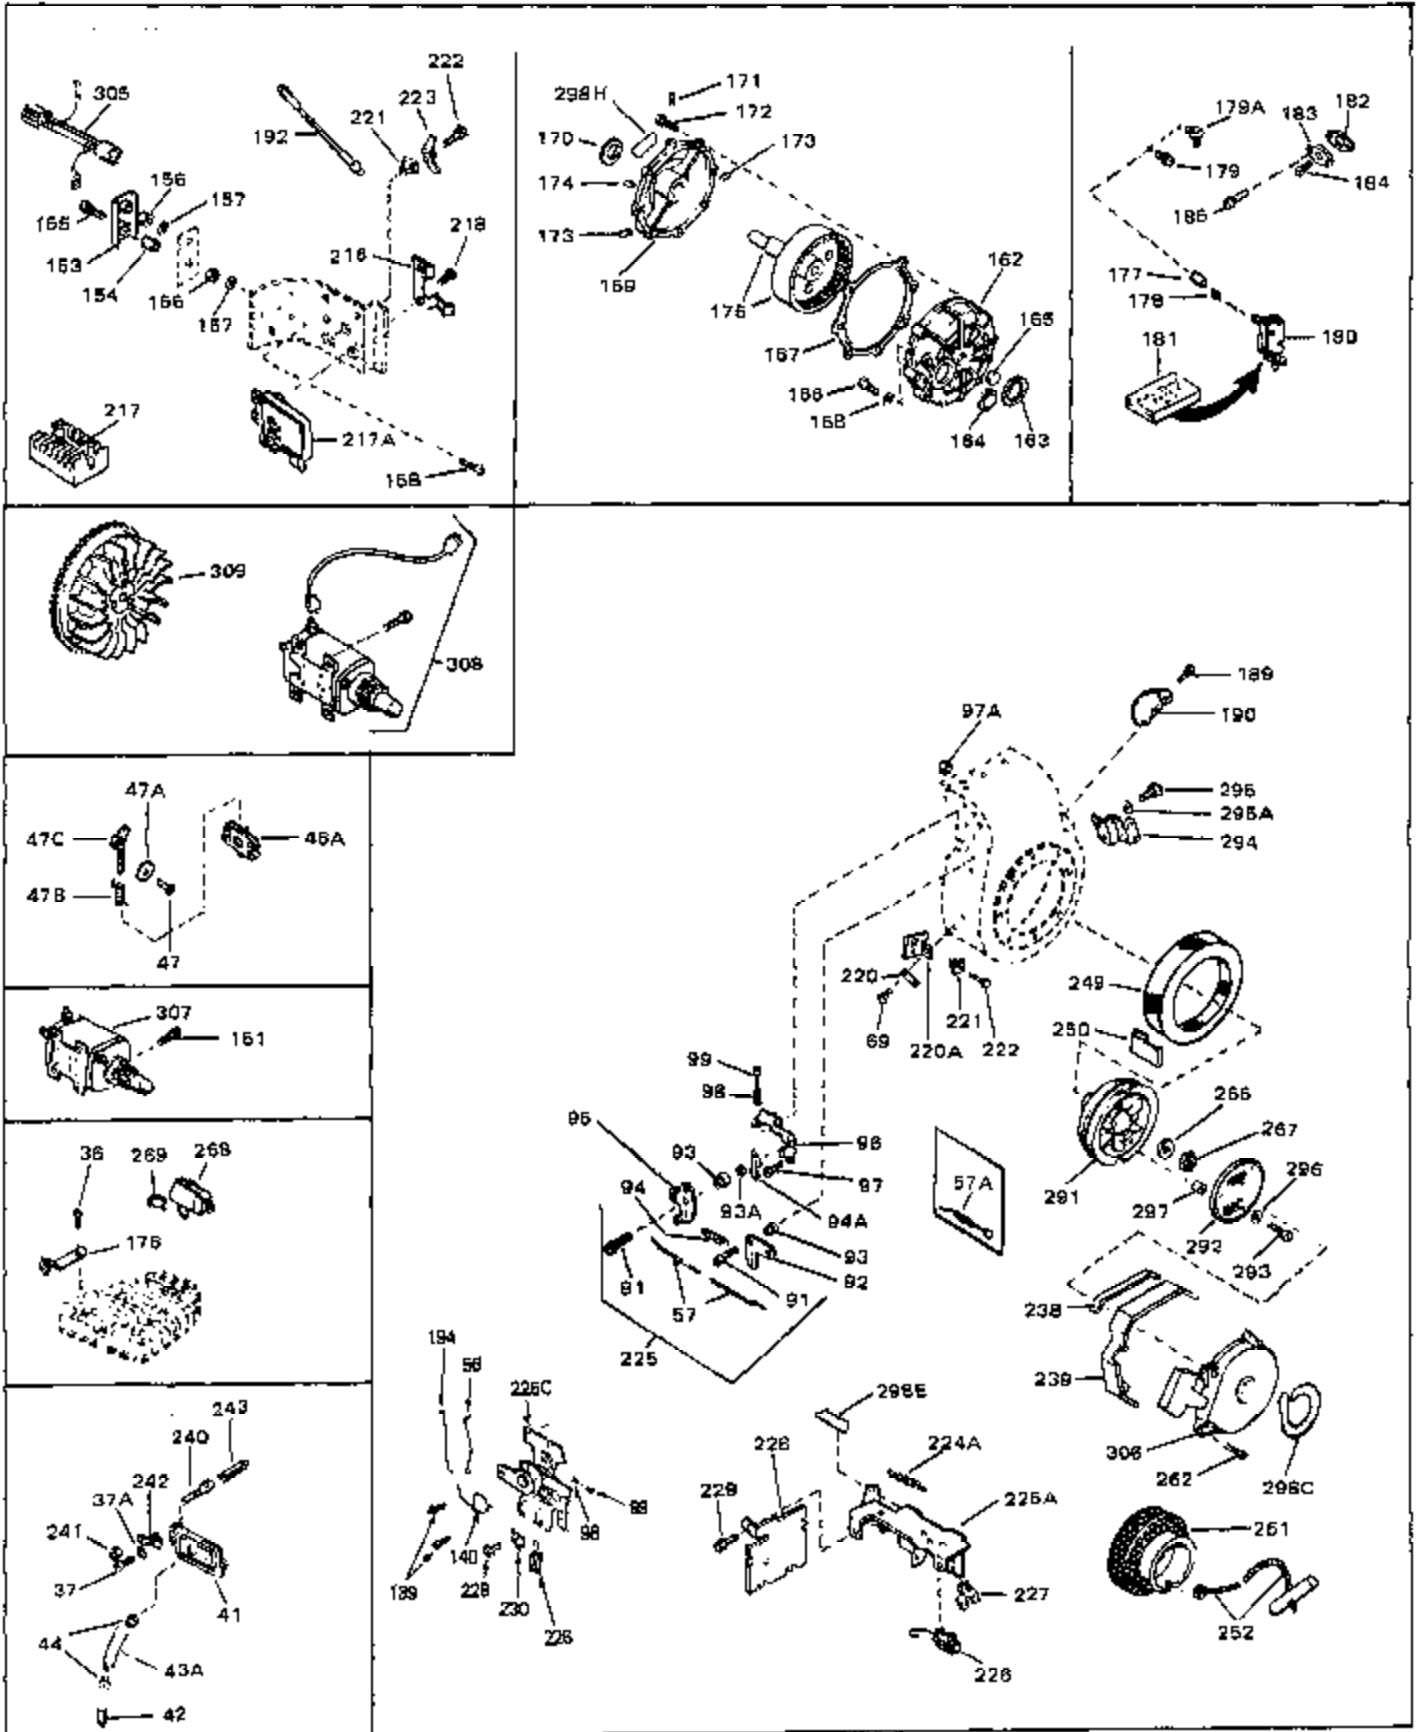

Ref #	Part Number	Qty	Description
36	650694A	0	Screw, Hex flange hd., 5/16-18 x 2
36	650695A	0	Screw, Hex flange hd., 5/16-18 x 2-1/4
36	650697A	0	Screw, Hex flange hd., 5/16-18 x 2-1/2
37	650128	0	Screw
37	650597	0	Screw, Hex washer hd., 10-24 x 5/8
37A	27261	0	Washer, Flat
41	28425	0	Cover, Valve chamber
56	31710	0	Link, Throttle
69	29747A	0	Screw
98	32924	0	Spring, Compression
98	28569	0	Spring, Compression
98	31342	0	Spring, Compression
99	29500	0	Screw, Fil. hd. mach., Sems, 8-32 x 3/4
99	650549	0	Screw
99	650688	0	Screw, Hex hd., 10-32 x 1-5/16" (Drilled
182	32683	0	Gasket, Fuel pump
183	32955	0	Cover, Fuel pump pad
184	9556	0	Plug, Oil drain (Sq. hd. pipe, 1/8-27)
185	30688	0	Screw, Hex hd. Sems, 1/4-20 x 1/2
225	730152	0	Control Assy., Speed
226	610973	0	Terminal Assy.
227	33177	0	Terminal
229	28942	0	Screw
230	27793	0	Clip, Conduit
262	29716	0	Screw
266	650815	0	Washer, Belleville
267	8115	0	Nut, Hex
305	33018	0	Harness, Adapter
306	590420	0	Starter, Rewind
308	32386	0	Starter Motor Kit (110-120 Volt)
308	32901	0	Starter Motor Kit (110-120 Volt)
308	33328	0	Starter Motor Kit (110-120 Volt)
308	33328A	0	Starter Motor Kit (110-120 Volt)
308	33518	0	Starter Motor Kit (110-120 Volt)
308	33518A	0	Starter Motor Kit (110-120 Volt)
308	33518B	0	Starter Motor Kit (110-120 Volt)
309	30811A	0	Flywheel