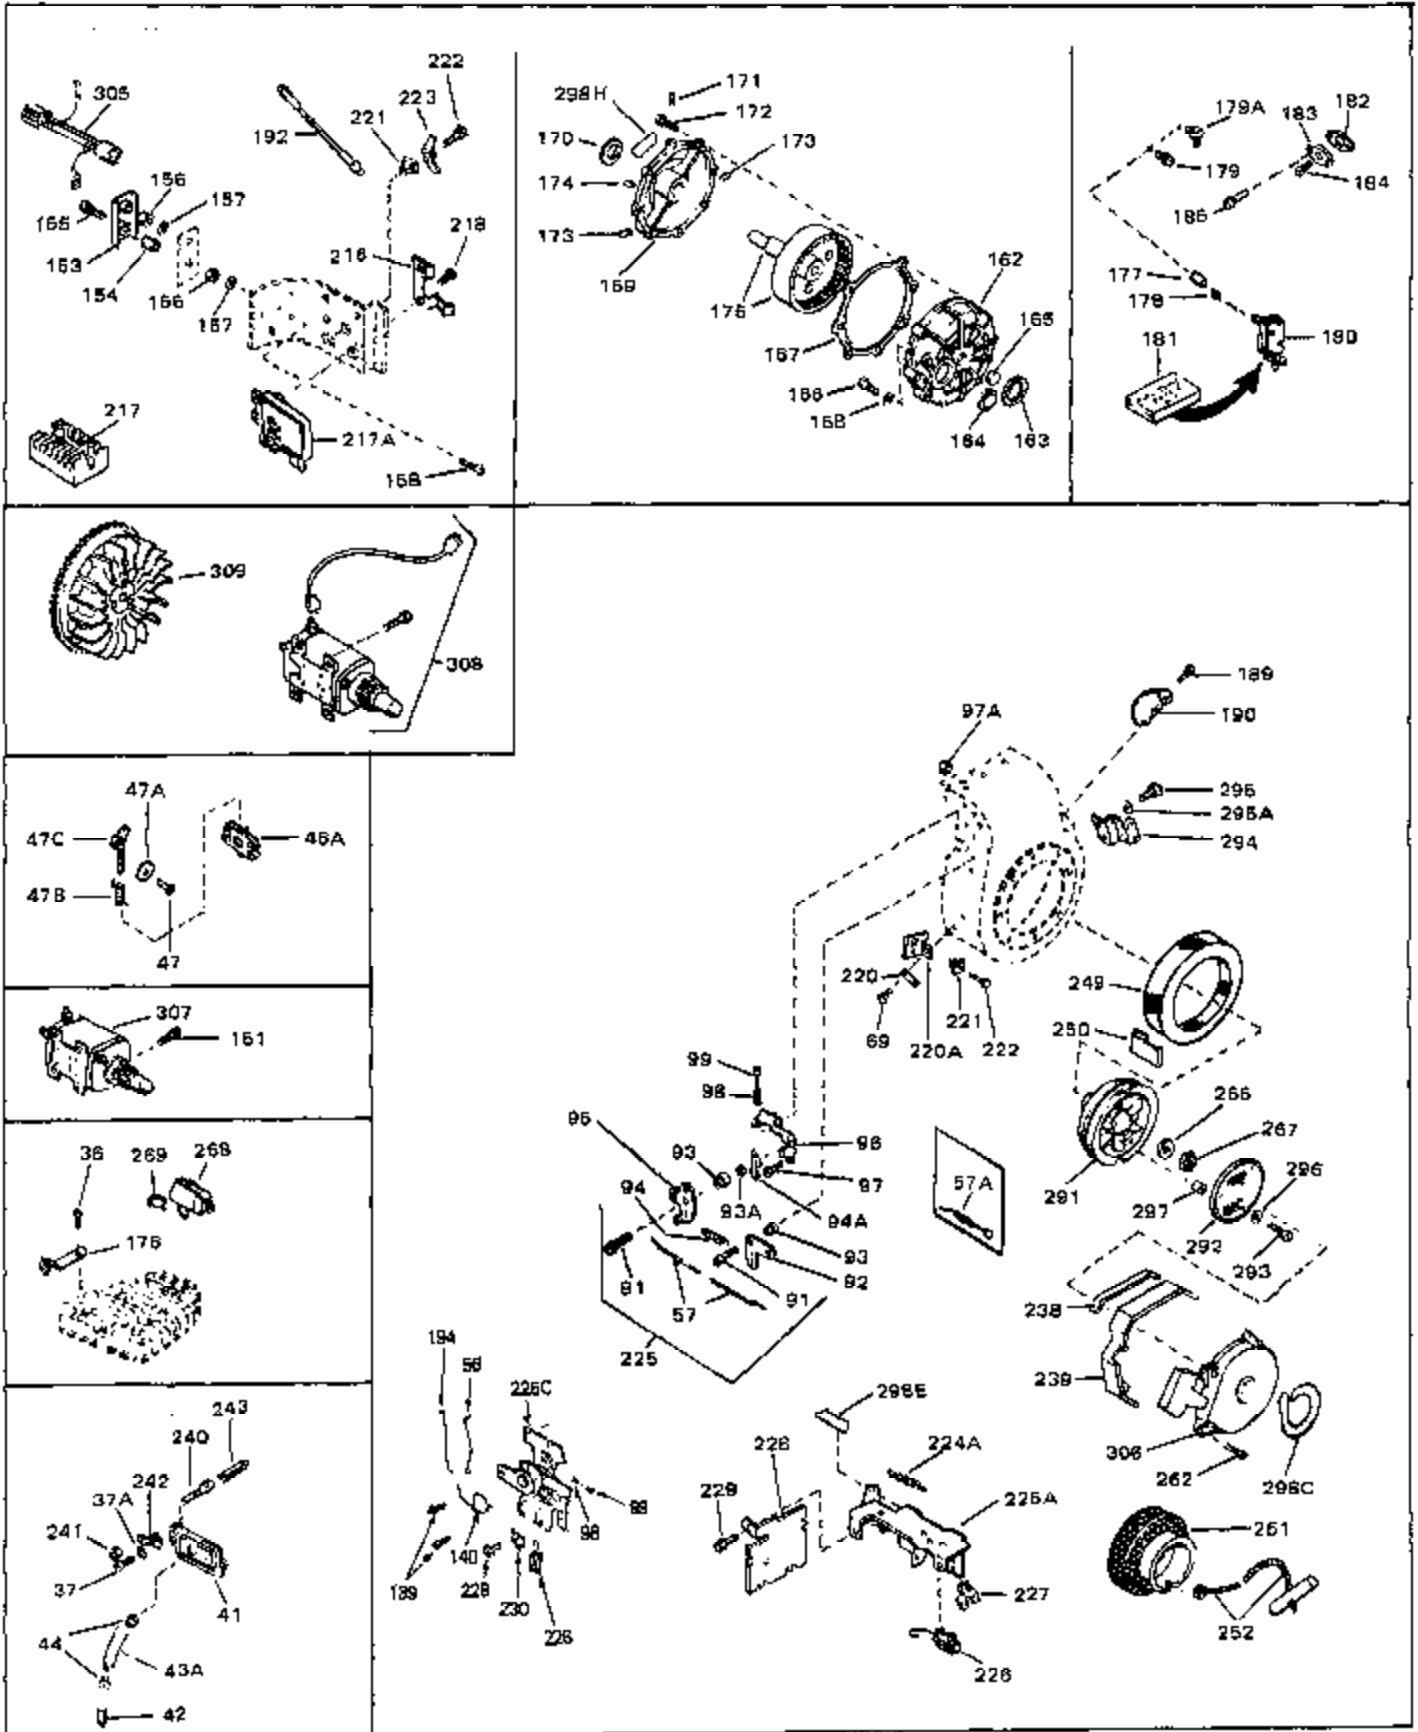

Ref #	Part Number	Qty	Description
36	650694A	0	Screw, Hex flange hd., 5/16-18 x 2
36	650695A	0	Screw, Hex flange hd., 5/16-18 x 2-1/4
36	650697A	0	Screw, Hex flange hd., 5/16-18 x 2-1/2
37	650128	0	Screw
37	650597	0	Screw, Hex washer hd., 10-24 x 5/8
37A	27261	0	Washer, Flat
41	28425	0	Cover, Valve chamber
56	30824	0	Link, Throttle
69	29747A	0	Screw
98	28569	0	Spring, Compression
98	31342	0	Spring, Compression
98	32924	0	Spring, Compression
99	29500	0	Screw, Fil. hd. mach., Sems, 8-32 x 3/4
99	650549	0	Screw
99	650688	0	Screw, Hex hd., 10-32 x 1-5/16" (Drilled
182	32683	0	Gasket, Fuel pump
183	32955	0	Cover, Fuel pump pad
184	9556	0	Plug, Oil drain (Sq. hd. pipe, 1/8-27)
185	30688	0	Screw, Hex hd. Sems, 1/4-20 x 1/2
224A	30826	0	Spring, Extension
225	730152	0	Control Assy., Speed
225A	33110A	0	Control Assy., Speed (Remote)
226	610973	0	Terminal Assy.
227	33177	0	Terminal
228	30820	0	Baffle, Heat
229	28942	0	Screw
230	27793	0	Clip, Conduit
266	650815	0	Washer, Belleville
267	8115	0	Nut, Hex
291	31753	0	Pulley, Rope starter
292	31756	0	Screen, Air
293	650597	0	Screw, Hex washer hd., 10-24 x 5/8
294	31755	0	Bracket, Guard
295	28942	0	Screw
297	31880	0	Spacer, Screen
298C	32187	0	Decal, Super-start
305	33018	0	Harness, Adapter
308	32386	0	Starter Motor Kit (110-120 Volt)
308	32901	0	Starter Motor Kit (110-120 Volt)
308	33328	0	Starter Motor Kit (110-120 Volt)
308	33328A	0	Starter Motor Kit (110-120 Volt)
308	33518	0	Starter Motor Kit (110-120 Volt)
308	33518A	0	Starter Motor Kit (110-120 Volt)
308	33518B	0	Starter Motor Kit (110-120 Volt)
309	30811A	0	Flywheel