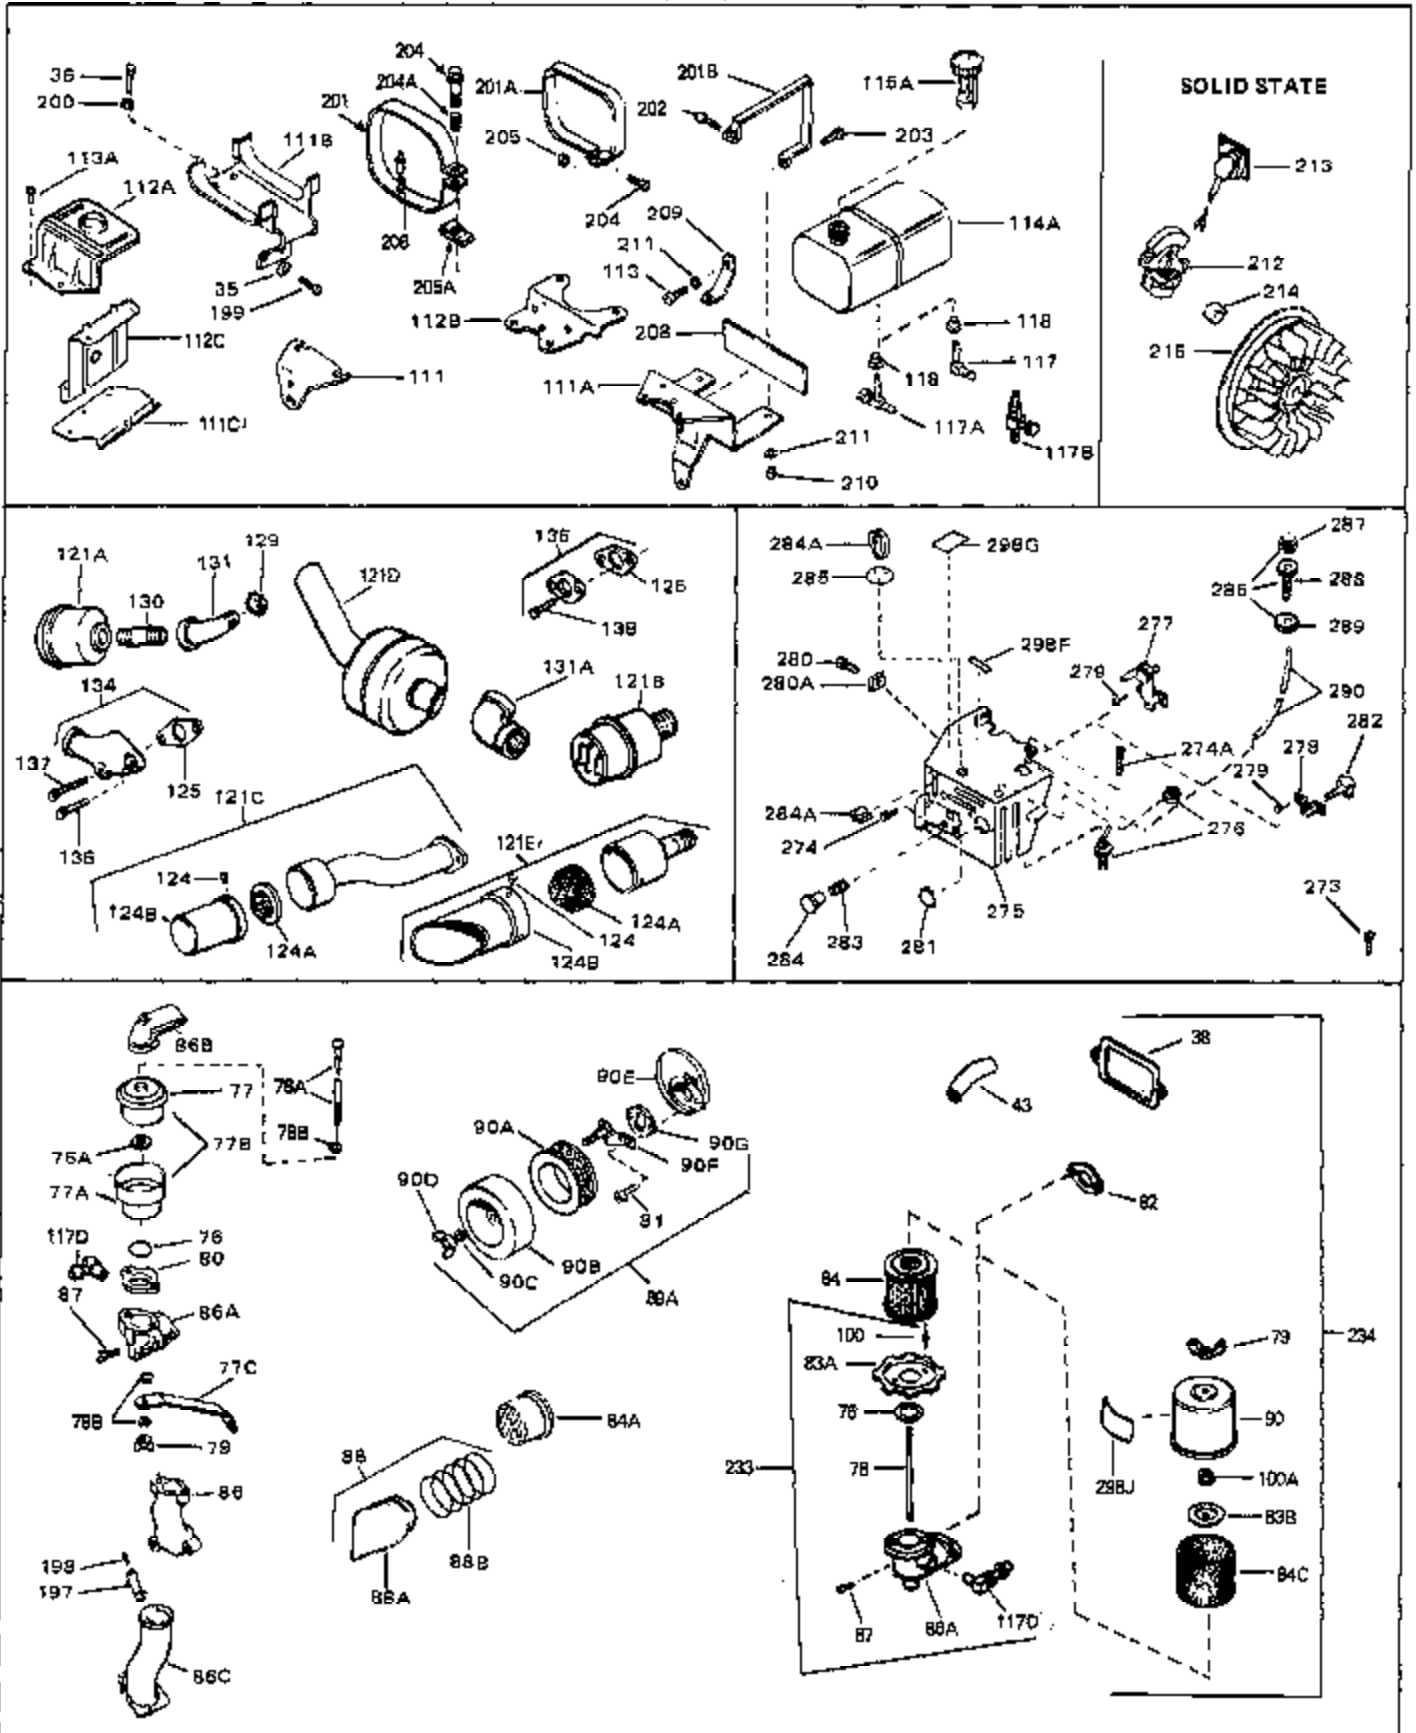

Ref #	Part Number	Qty	Description
35	26073	0	Washer, Connecting rod bolt
35	650570	0	Washer, Flat
35	650691	0	Washer, Flat
36	650694A	0	Screw, Hex flange hd., 5/16-18 x 2
36	650695A	0	Screw, Hex flange hd., 5/16-18 x 2-1/4
36	650697A	0	Screw, Hex flange hd., 5/16-18 x 2-1/2
38	27896	0	Gasket, Breather cover
43	27627	0	Tube, Breather
81	28820	0	Screw
81	30196	0	Screw
81	650521	0	Screw
84A	31700	0	Element, Air cleaner
86A	34697	0	Elbow, Air cleaner
89A	730128	0	Cleaner Assy., Air
111	33167	0	Bracket, Lower fuel tank
112B	33166A	0	Bracket, Upper fuel tank
113	650561	0	Screw
113A	650665	0	Screw
117B	33053	0	Valve, Fuel strainer & shut-off
121E	391026	0	Muffler
121A	29633	0	Muffler
124A	33171	0	Screen, Muffler
124B	33185	0	Cover & Tube, Muffler
124	650578	0	Screw
125	27930	0	Gasket, Exhaust
129	32862	0	Nut, Conduit (1/4" thick)
130	30244	0	Nipple, Exhaust pipe (2-1/2")
131	30209	0	Elbow, Exhaust (45°)
134	31288	0	Muffler Adapter Kit
135	730130	0	Muffler Adapter Kit
136	6021A	0	Screw, Hex flange hd., 5/16-18 x 1-1/2
137	650697A	0	Screw, Hex flange hd., 5/16-18 x 2-1/2
138	30196	0	Screw
233	34819	0	Elbow Assy., Air cleaner
234	730561	0	Air Cleaner Kit, Dual Element upright,
273	650687	0	Screw, Pan hd. self-tap, 10-32 x 5/16