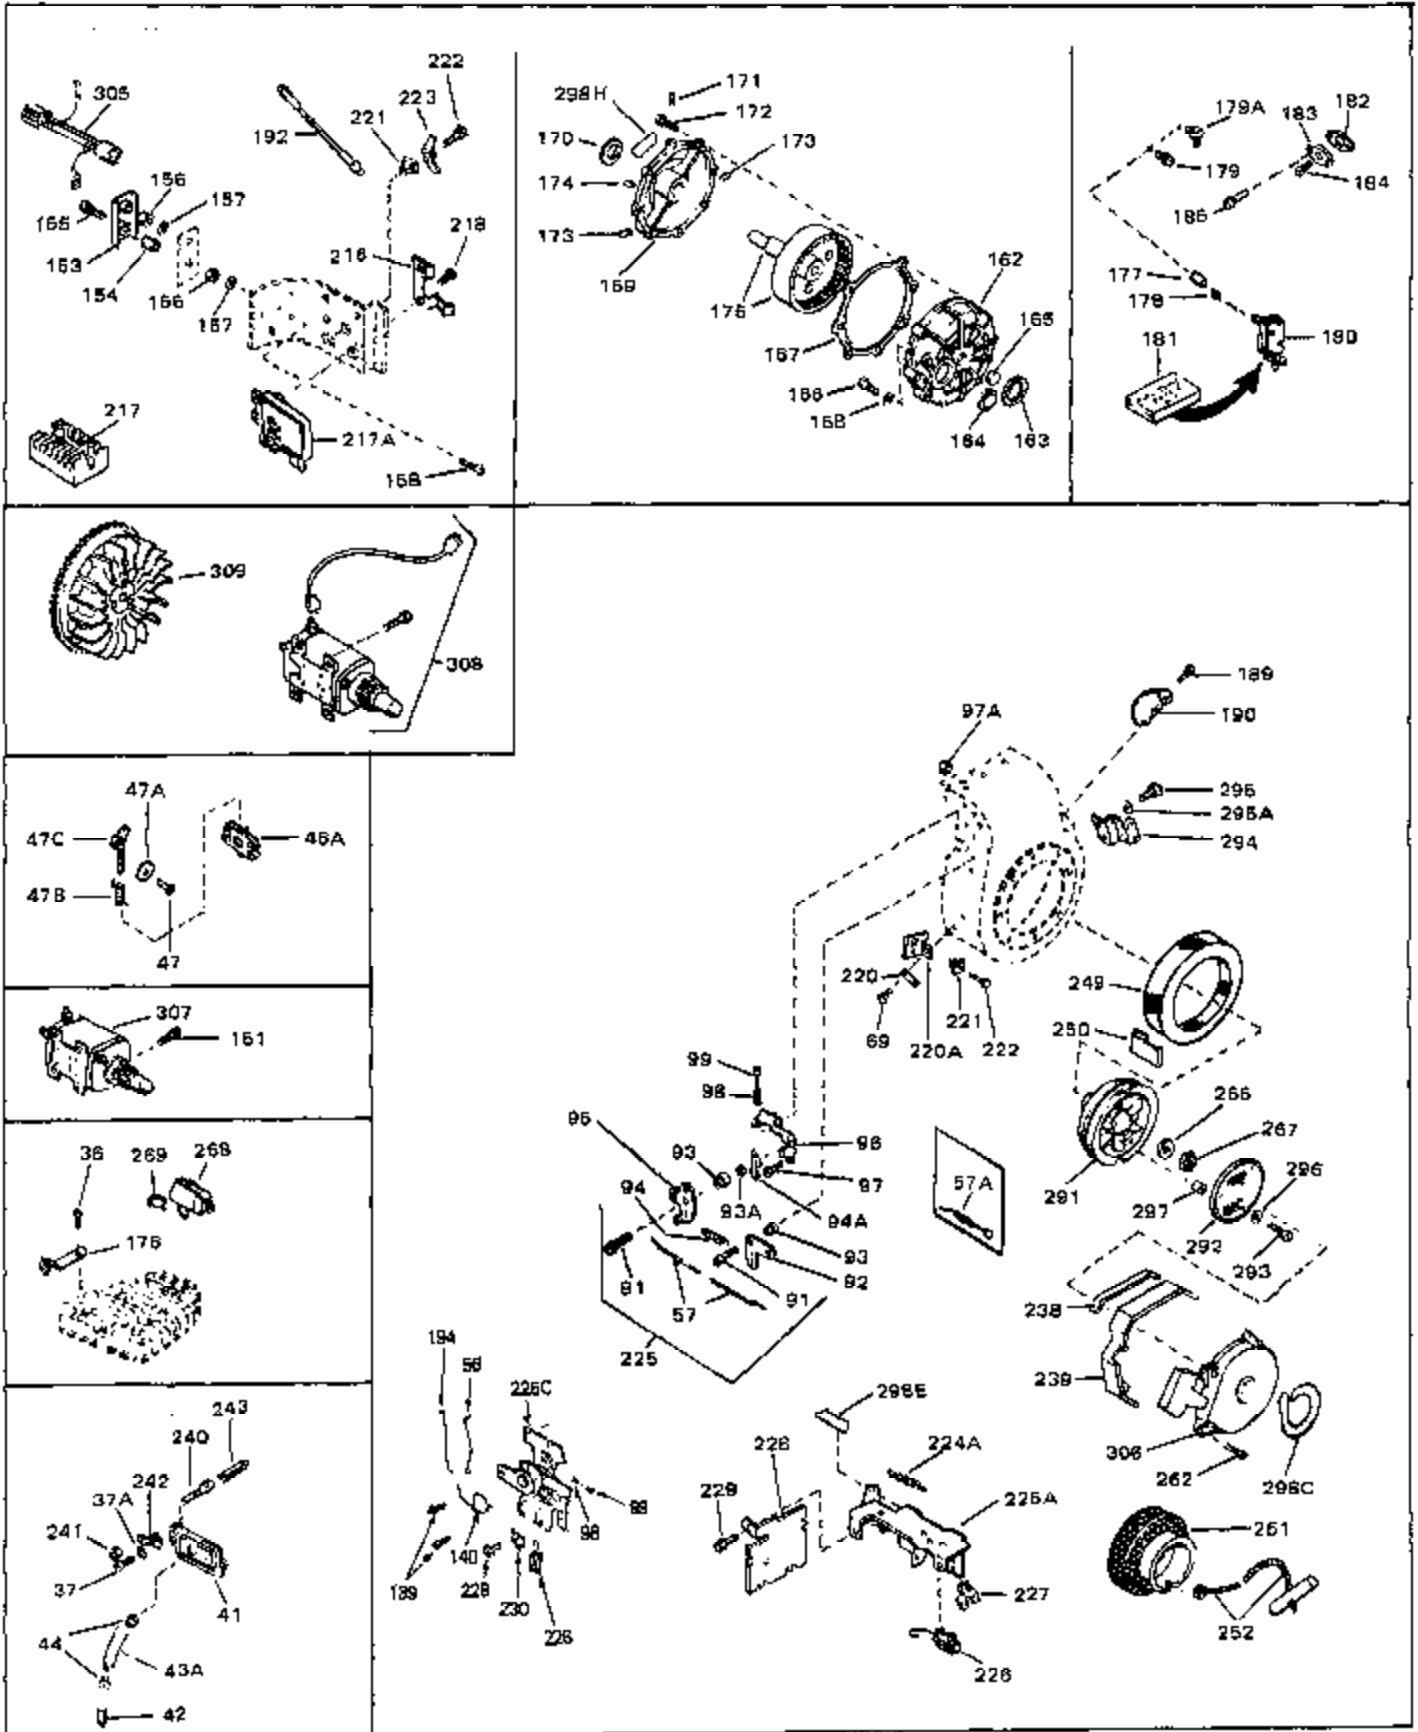

Ref #	Part Number	Qty	Description
36	650694A	0	Screw, Hex flange hd., 5/16-18 x 2
36	650695A	0	Screw, Hex flange hd., 5/16-18 x 2-1/4
36	650697A	0	Screw, Hex flange hd., 5/16-18 x 2-1/2
37	650128	0	Screw
37	650597	0	Screw, Hex washer hd., 10-24 x 5/8
37A	27261	0	Washer, Flat
41	28425	0	Cover, Valve chamber
56	31710	0	Link, Throttle
69	29747A	0	Screw
98	28569	0	Spring, Compression
98	31342	0	Spring, Compression
98	32924	0	Spring, Compression
99	29500	0	Screw, Fil. hd. mach., Sems, 8-32 x 3/4
99	650549	0	Screw
99	650688	0	Screw, Hex hd., 10-32 x 1-5/16" (Drilled
182	32683	0	Gasket, Fuel pump
183	32955	0	Cover, Fuel pump pad
184	9556	0	Plug, Oil drain (Sq. hd. pipe, 1/8-27)
185	30688	0	Screw, Hex hd. Sems, 1/4-20 x 1/2
225	730152	0	Control Assy., Speed
226	610973	0	Terminal Assy.
227	33177	0	Terminal
229	28942	0	Screw
230	27793	0	Clip, Conduit
251	28301	0	Pulley, Starter
252	590343	0	Rope & Handle Assy., Starter
266	650815	0	Washer, Belleville
267	8115	0	Nut, Hex
305	33018	0	Harness, Adapter
308	32386	0	Starter Motor Kit (110-120 Volt)
308	32901	0	Starter Motor Kit (110-120 Volt)
308	33328	0	Starter Motor Kit (110-120 Volt)
308	33328A	0	Starter Motor Kit (110-120 Volt)
308	33518	0	Starter Motor Kit (110-120 Volt)
308	33518A	0	Starter Motor Kit (110-120 Volt)
308	33518B	0	Starter Motor Kit (110-120 Volt)
309	30811A	0	Flywheel