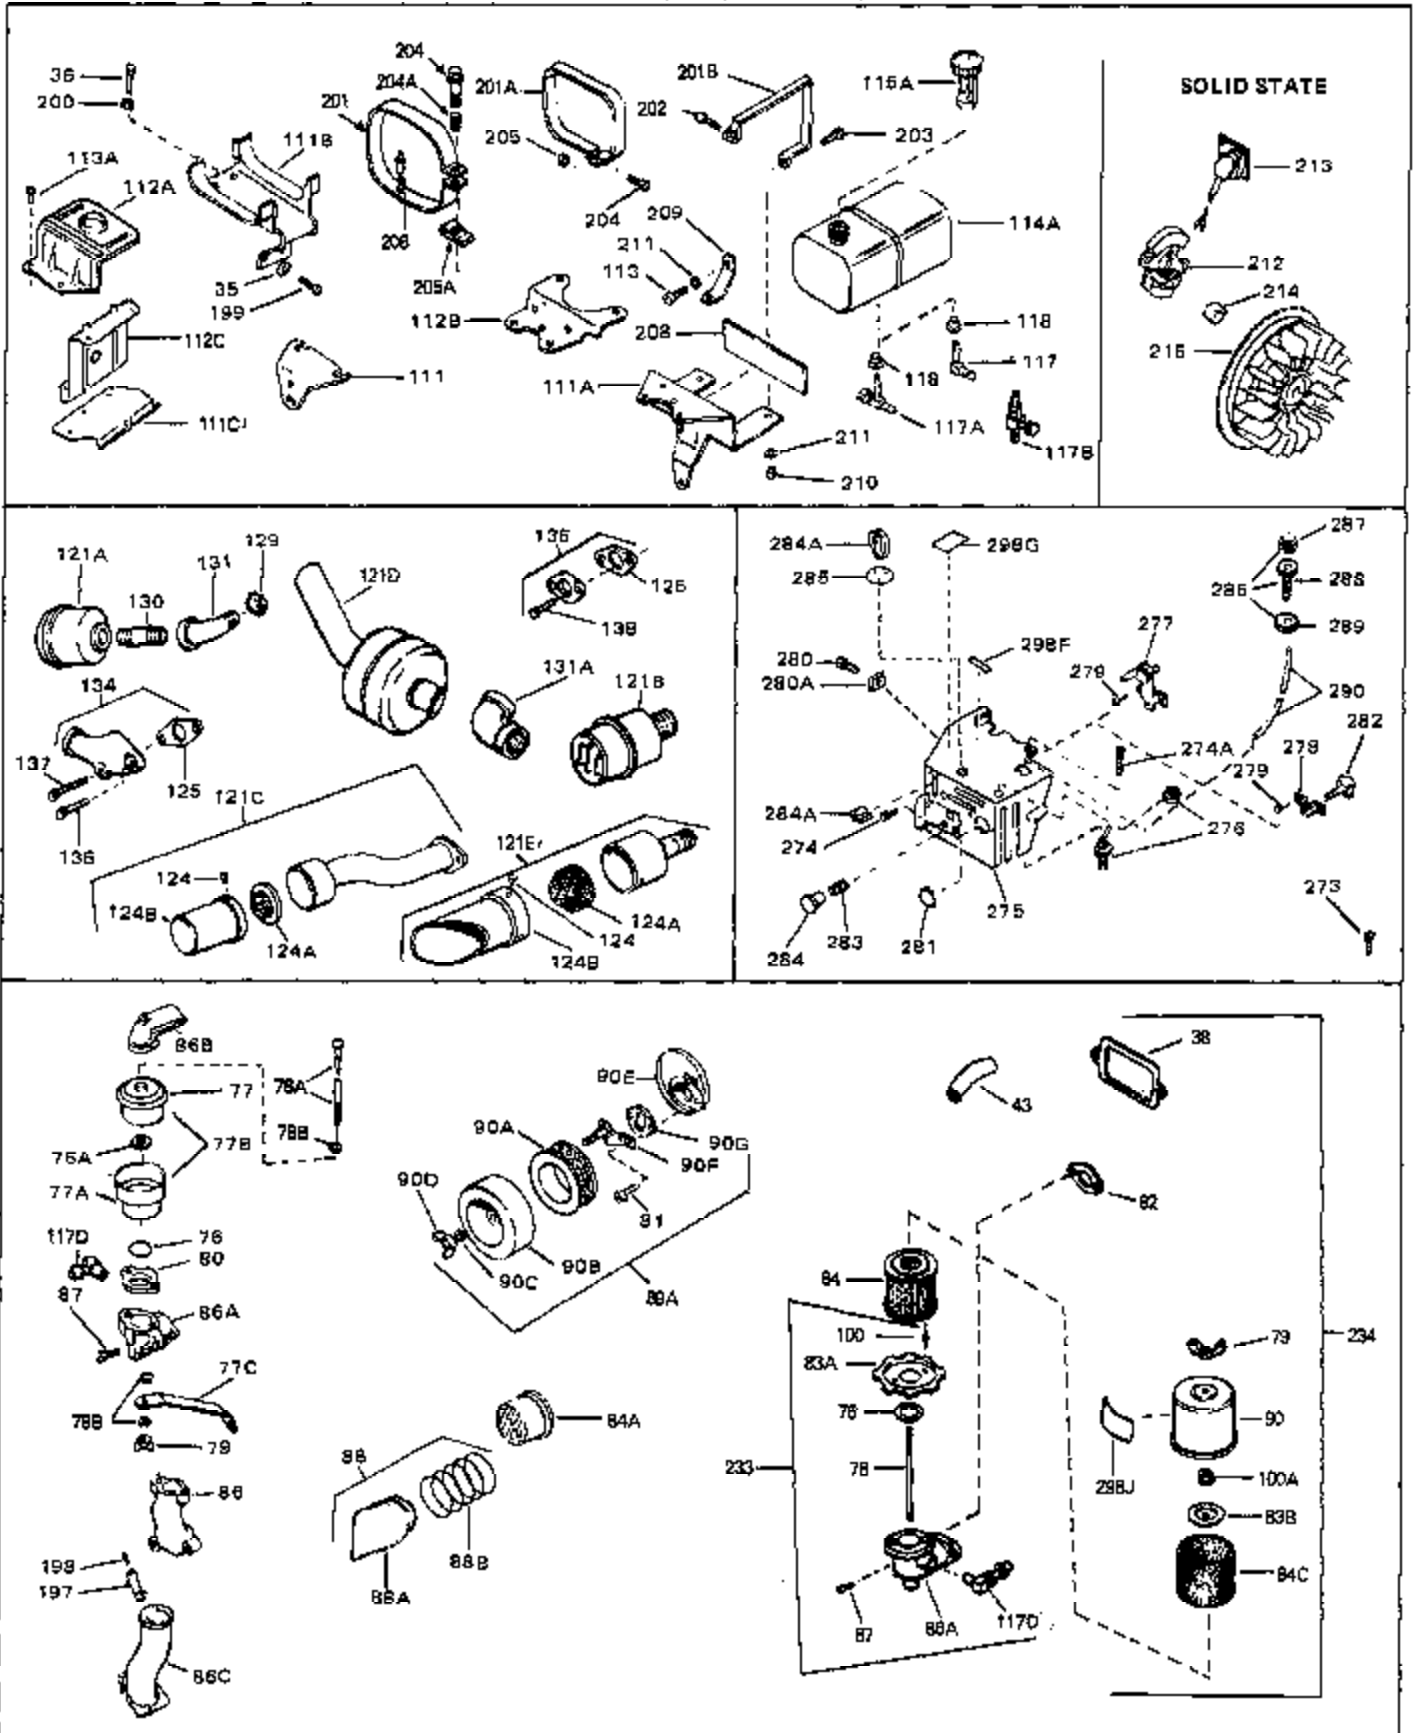

Ref #	Part Number	Qty	Description
35	26073	0	Washer, Connecting rod bolt
35	650570	0	Washer, Flat
35	650691	0	Washer, Flat
36	650694A	0	Screw, Hex flange hd., 5/16-18 x 2
36	650695A	0	Screw, Hex flange hd., 5/16-18 x 2-1/4
36	650697A	0	Screw, Hex flange hd., 5/16-18 x 2-1/2
38	27896	0	Gasket, Breather cover
43	27627	0	Tube, Breather
76	31479	0	Washer, Fiber
76A	31480	0	"O" Ring
77	31669	0	Cover, Oil bath cleaner
77A	31670	0	Bowl, Oil bath cleaner
77B	32561	0	Air cleaner, Oil bath
78B	27183	0	Washer, Fiber
78A	32562	0	Bolt, Air cleaner
79	9577	0	Nut, Wing, 10-24
81	28820	0	Screw
81	30196	0	Screw
81	650521	0	Screw
86B	32560	0	Elbow, Air cleaner
86A	34697	0	Elbow, Air cleaner
87	29786	0	Screw
89A	730128	0	Cleaner Assy., Air
111	33167	0	Bracket, Lower fuel tank
112B	33166A	0	Bracket, Upper fuel tank
113	650561	0	Screw
113A	650665	0	Screw
117B	33053	0	Valve, Fuel strainer & shut-off
121E	391026	0	Muffler
124	650578	0	Screw
124B	33185	0	Cover & Tube, Muffler
124A	33171	0	Screen, Muffler
125	27930	0	Gasket, Exhaust
134	31288	0	Muffler Adapter Kit
135	730130	0	Muffler Adapter Kit
136	6021A	0	Screw, Hex flange hd., 5/16-18 x 1-1/2
137	650697A	0	Screw, Hex flange hd., 5/16-18 x 2-1/2
138	30196	0	Screw
233	34819	0	Elbow Assy., Air cleaner
234	730561	0	Air Cleaner Kit, Dual Element upright,
273	650687	0	Screw, Pan hd. self-tap, 10-32 x 5/16