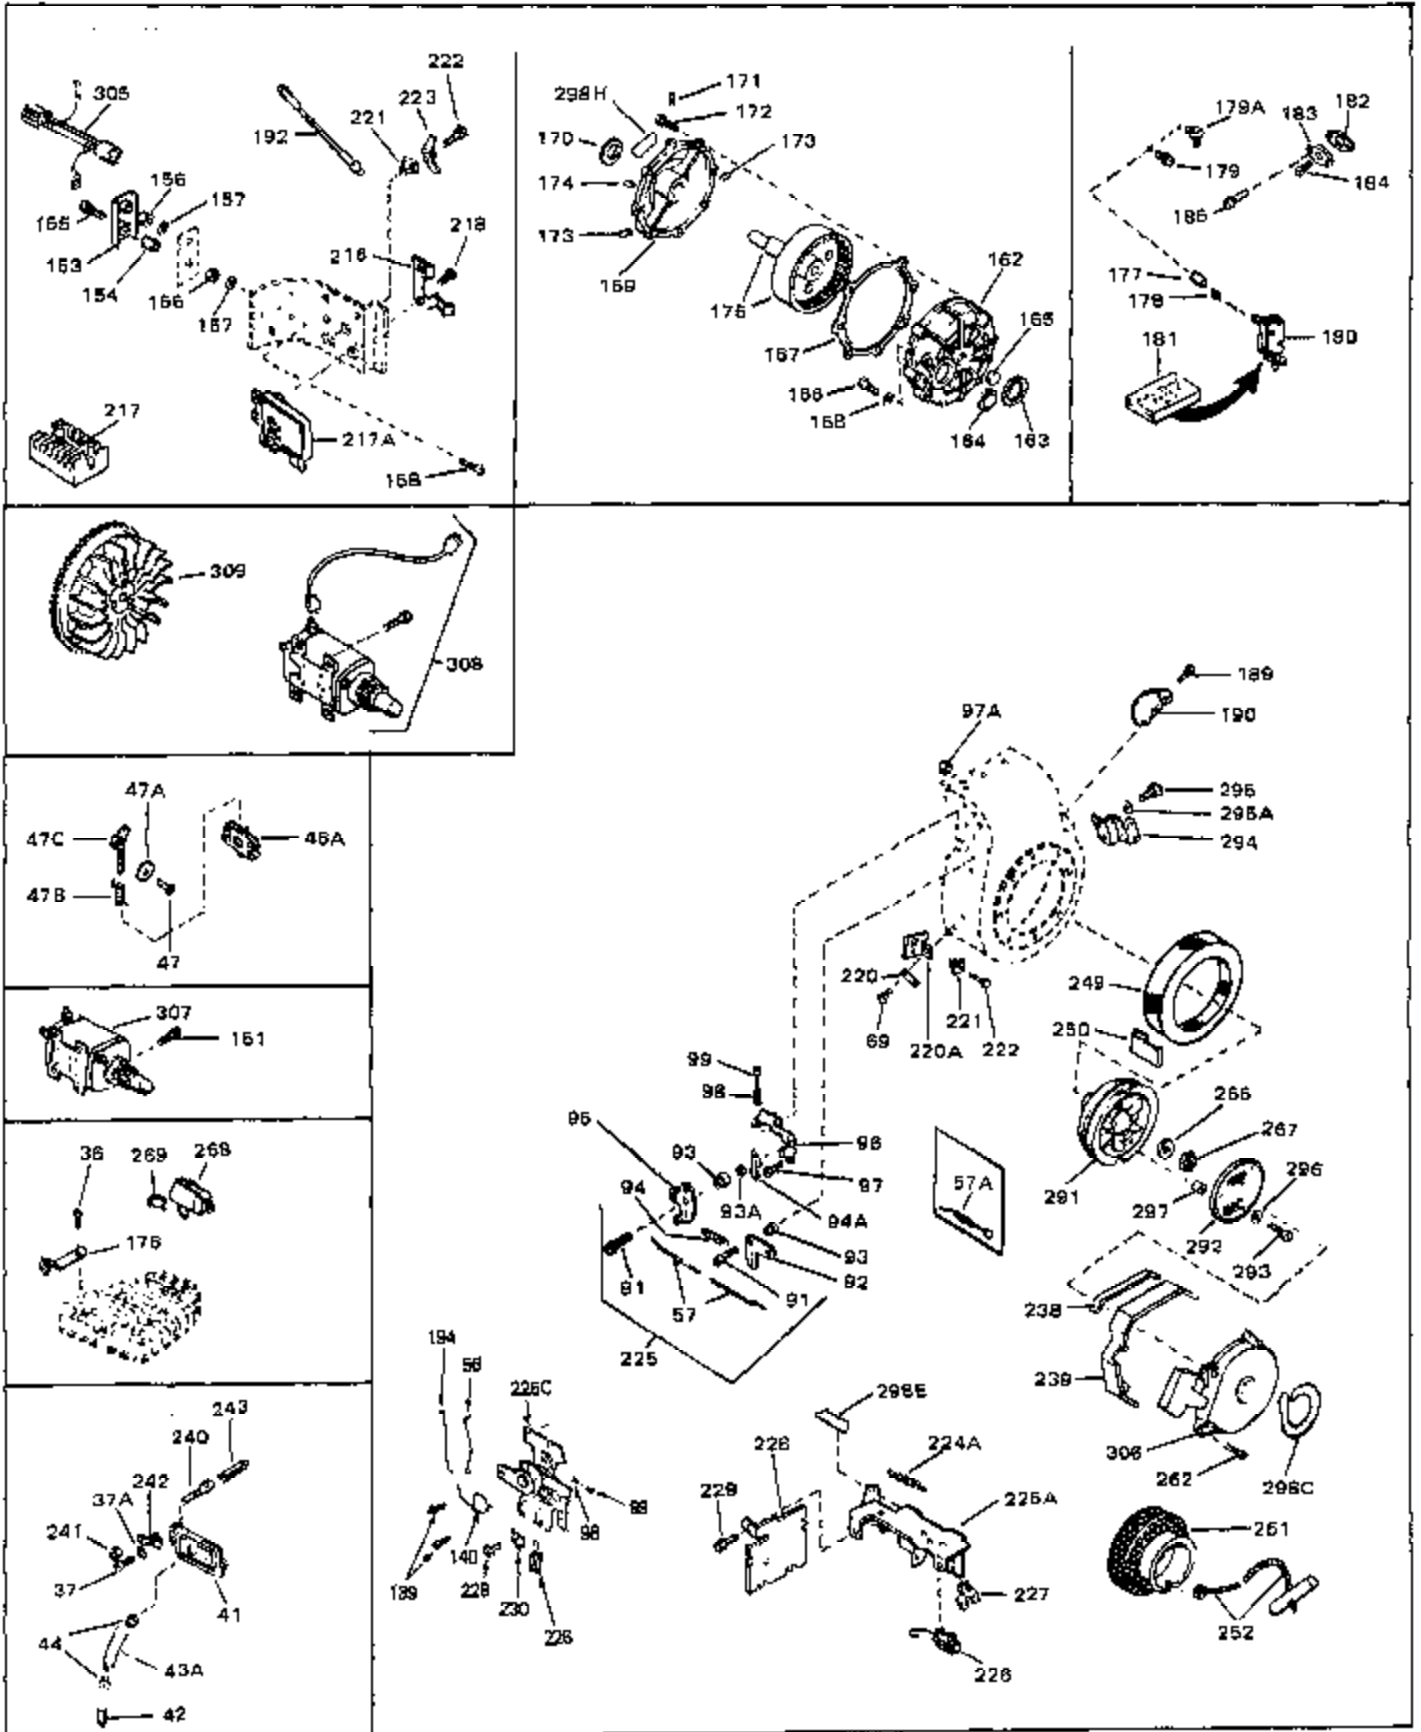

Ref #	Part Number	Qty	Description
36	650694A	0	Screw, Hex flange hd., 5/16-18 x 2
36	650695A	0	Screw, Hex flange hd., 5/16-18 x 2-1/4
36	650697A	0	Screw, Hex flange hd., 5/16-18 x 2-1/2
37	650128	0	Screw
37	650597	0	Screw, Hex washer hd., 10-24 x 5/8
37A	27261	0	Washer, Flat
41	28425	0	Cover, Valve chamber
56	31710	0	Link, Throttle
69	29747A	0	Screw
98	28569	0	Spring, Compression
98	31342	0	Spring, Compression
98	32924	0	Spring, Compression
99	29500	0	Screw, Fil. hd. mach., Sems, 8-32 x 3/4
99	650549	0	Screw
99	650688	0	Screw, Hex hd., 10-32 x 1-5/16" (Drilled
182	32683	0	Gasket, Fuel pump
183	32955	0	Cover, Fuel pump pad
184	9556	0	Plug, Oil drain (Sq. hd. pipe, 1/8-27)
185	30688	0	Screw, Hex hd. Sems, 1/4-20 x 1/2
225	730152	0	Control Assy., Speed
226	610973	0	Terminal Assy.
227	33177	0	Terminal
229	28942	0	Screw
230	27793	0	Clip, Conduit
262	29716	0	Screw
266	650815	0	Washer, Belleville
267	8115	0	Nut, Hex
305	33018	0	Harness, Adapter
306	590420	0	Starter, Rewind
308	32386	0	Starter Motor Kit (110-120 Volt)
308	32901	0	Starter Motor Kit (110-120 Volt)
308	33328	0	Starter Motor Kit (110-120 Volt)
308	33328A	0	Starter Motor Kit (110-120 Volt)
308	33518	0	Starter Motor Kit (110-120 Volt)
308	33518A	0	Starter Motor Kit (110-120 Volt)
308	33518B	0	Starter Motor Kit (110-120 Volt)
309	30811A	0	Flywheel