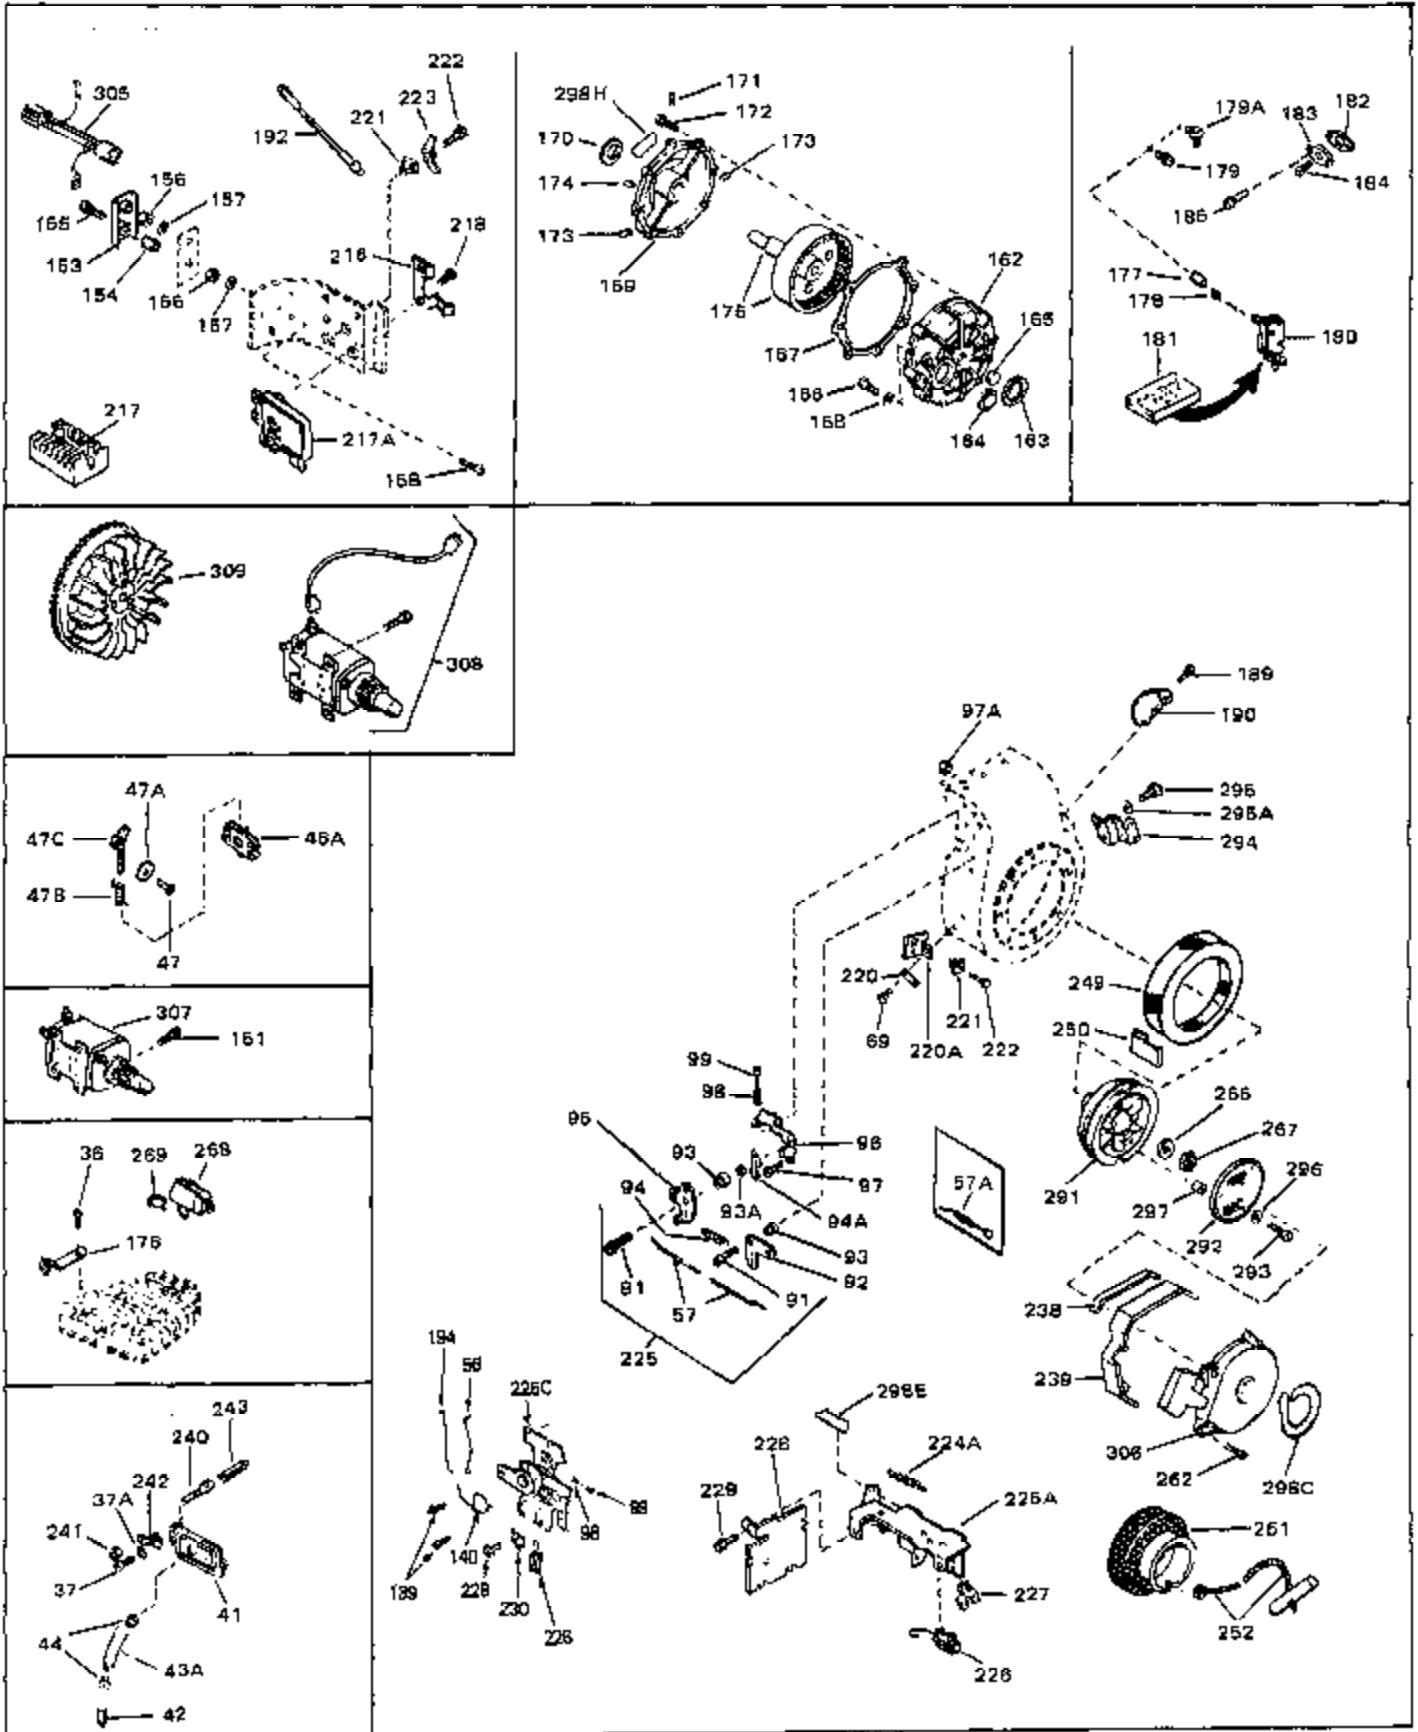

Ref #	Part Number	Qty	Description
36	650694A	0	Screw, Hex flange hd., 5/16-18 x 2
36	650695A	0	Screw, Hex flange hd., 5/16-18 x 2-1/4
36	650697A	0	Screw, Hex flange hd., 5/16-18 x 2-1/2
37	650128	0	Screw
37	650597	0	Screw, Hex washer hd., 10-24 x 5/8
37A	27261	0	Washer, Flat
41	28425	0	Cover, Valve chamber
43A	32447	0	Tube, Breather
44	32446	0	Grommet, Breather tube
56	30824	0	Link, Throttle
69	29747A	0	Screw
98	28569	0	Spring, Compression
98	31342	0	Spring, Compression
98	32924	0	Spring, Compression
99	29500	0	Screw, Fil. hd. mach., Sems, 8-32 x 3/4
99	650549	0	Screw
99	650688	0	Screw, Hex hd., 10-32 x 1-5/16" (Drilled
151	30688	0	Screw, Hex hd. Sems, 1/4-20 x 1/2
153	30064	0	Cover, Rectifier panel
154	30065	0	Nut, Long 5-40
155	30066	0	Screw
156	28728	0	Nut
157	28727	0	Lockwasher
158	28726	0	Screw, Phil. rd. hd., 5-40 x 9/16
182	32683	0	Gasket, Fuel pump
183	32955	0	Cover, Fuel pump pad
184	9556	0	Plug, Oil drain (Sq. hd. pipe, 1/8-27)
185	30688	0	Screw, Hex hd. Sems, 1/4-20 x 1/2
224A	30826	0	Spring, Extension
225	730152	0	Control Assy., Speed
225A	33110A	0	Control Assy., Speed (Remote)
226	610973	0	Terminal Assy.
227	33177	0	Terminal
229	28942	0	Screw
230	27793	0	Clip, Conduit
262	29716	0	Screw
266	650815	0	Washer, Belleville
267	8115	0	Nut, Hex
305	33018	0	Harness, Adapter
306	590420	0	Starter, Rewind
307	29965	0	Motor, Starter (12 Volt)
307	32468	0	Motor, Starter (12 Volt)
307	32468A	0	Motor, Starter (12 Volt)
307	32468B	0	Motor, Starter (12 Volt)
307	33606	0	Motor, Starter (12 Volt)
308	32386	0	Starter Motor Kit (110-120 Volt)
308	32901	0	Starter Motor Kit (110-120 Volt)
308	33328	0	Starter Motor Kit (110-120 Volt)
308	33328A	0	Starter Motor Kit (110-120 Volt)
308	33518	0	Starter Motor Kit (110-120 Volt)
308	33518A	0	Starter Motor Kit (110-120 Volt)
308	33518B	0	Starter Motor Kit (110-120 Volt)
309	30811A	0	Flywheel