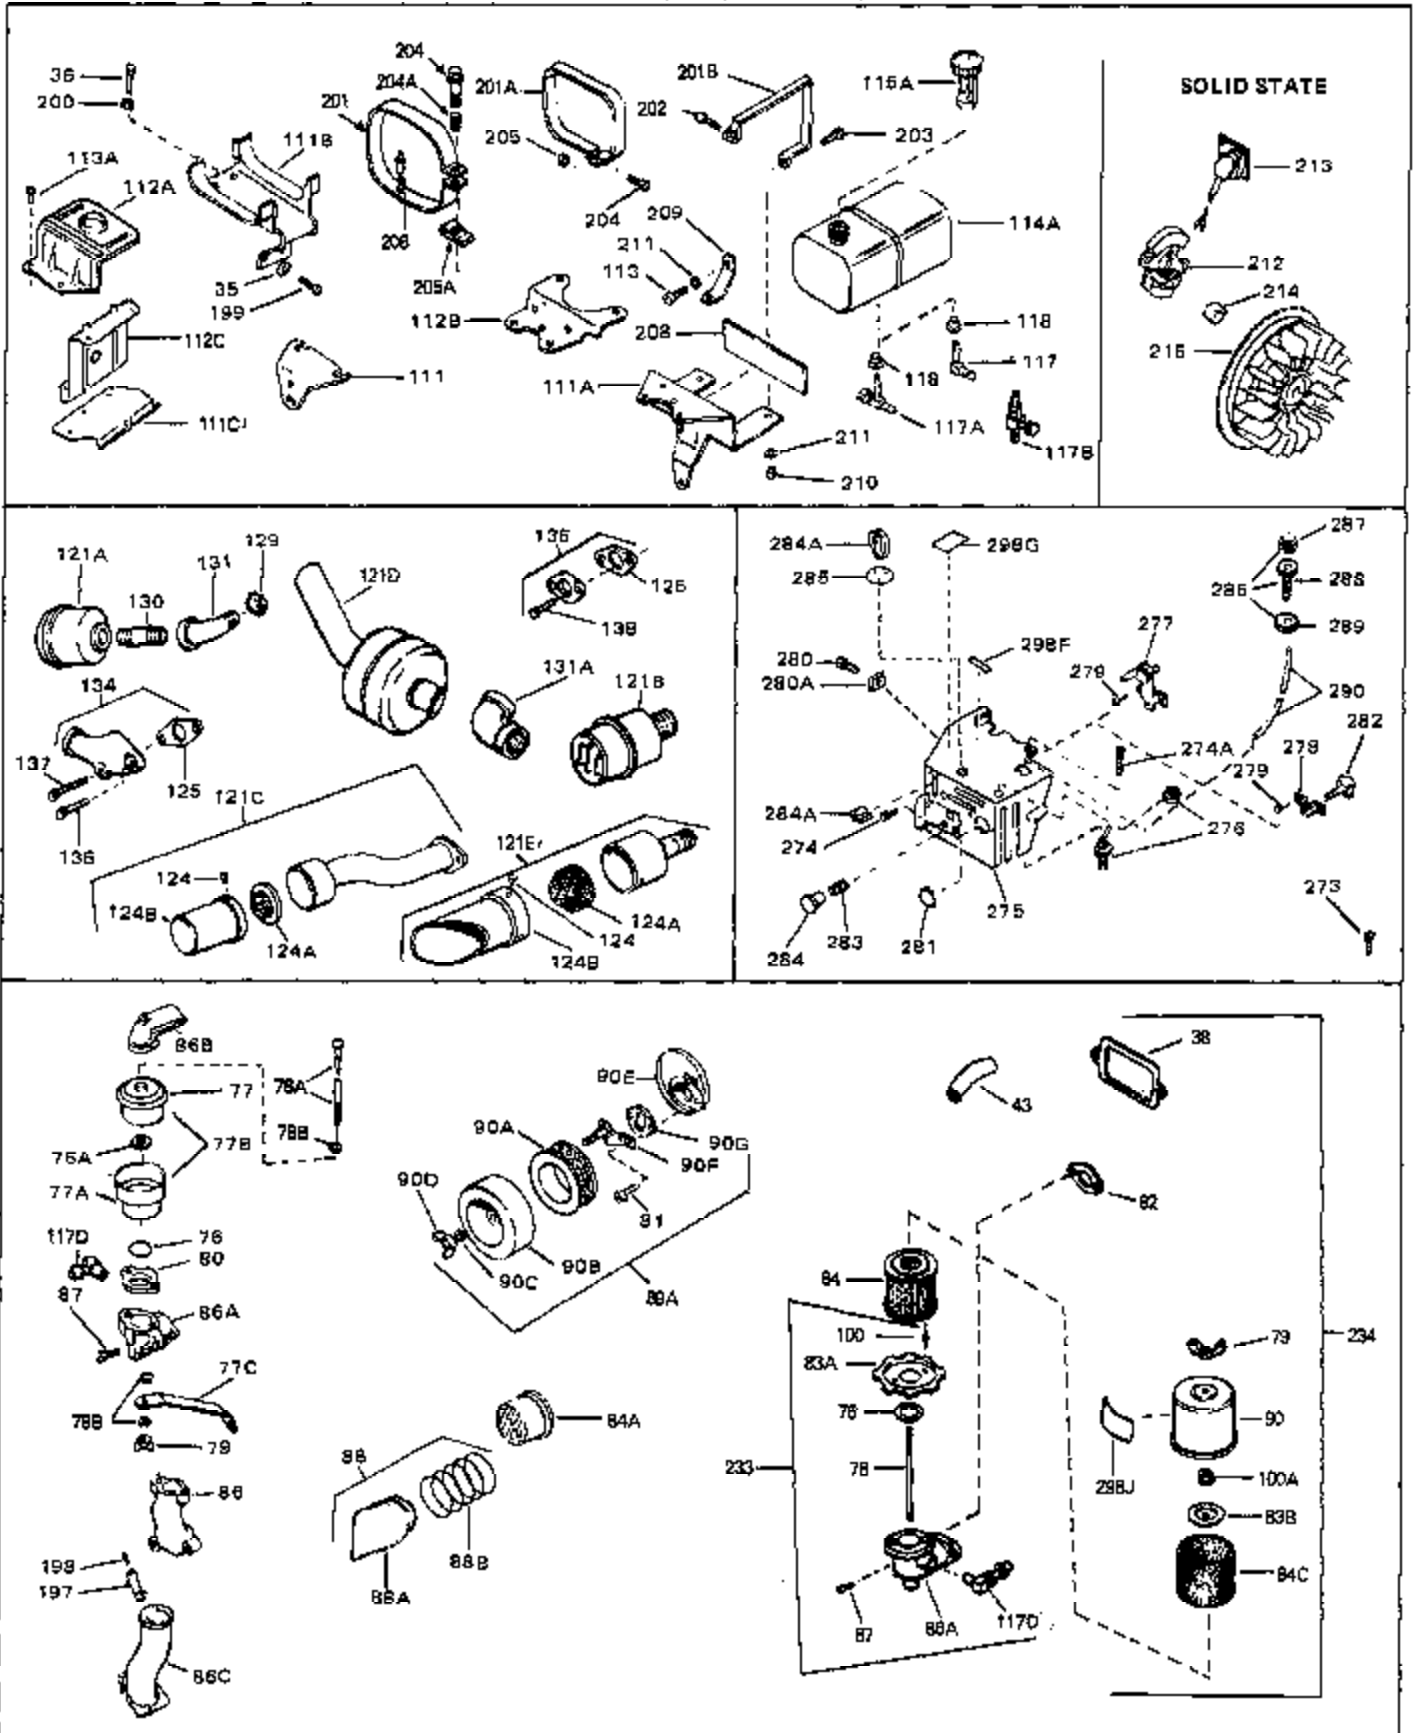

Ref #	Part Number	Qty	Description
35	26073	0	Washer, Connecting rod bolt
35	650570	0	Washer, Flat
35	650691	0	Washer, Flat
36	650694A	0	Screw, Hex flange hd., 5/16-18 x 2
36	650695A	0	Screw, Hex flange hd., 5/16-18 x 2-1/4
36	650697A	0	Screw, Hex flange hd., 5/16-18 x 2-1/2
38	27896	0	Gasket, Breather cover
43	27627	0	Tube, Breather
81	28820	0	Screw
81	30196	0	Screw
81	650521	0	Screw
82	27272	0	Gasket, Air cleaner
84A	31700	0	Element, Air cleaner
86A	34697	0	Elbow, Air cleaner
89A	730128	0	Cleaner Assy., Air
111A	33353	0	Bracket, Lower fuel tank
112A	33352A	0	Bracket, Upper fuel tank
113A	650273	0	Screw
113	650561	0	Screw
117	33395	0	Fitting, Fuel line
117B	33053	0	Valve, Fuel strainer & shut-off
118	33679	0	Bushing, Fuel fitting
121E	391026	0	Muffler
124A	33171	0	Screen, Muffler
124B	33185	0	Cover & Tube, Muffler
124	650578	0	Screw
125	27930	0	Gasket, Exhaust
134	31288	0	Muffler Adapter Kit
135	730130	0	Muffler Adapter Kit
136	6021A	0	Screw, Hex flange hd., 5/16-18 x 1-1/2
137	650697A	0	Screw, Hex flange hd., 5/16-18 x 2-1/2
138	30196	0	Screw
233	34819	0	Elbow Assy., Air cleaner
234	730561	0	Air Cleaner Kit, Dual Element upright,
273	650687	0	Screw, Pan hd. self-tap, 10-32 x 5/16