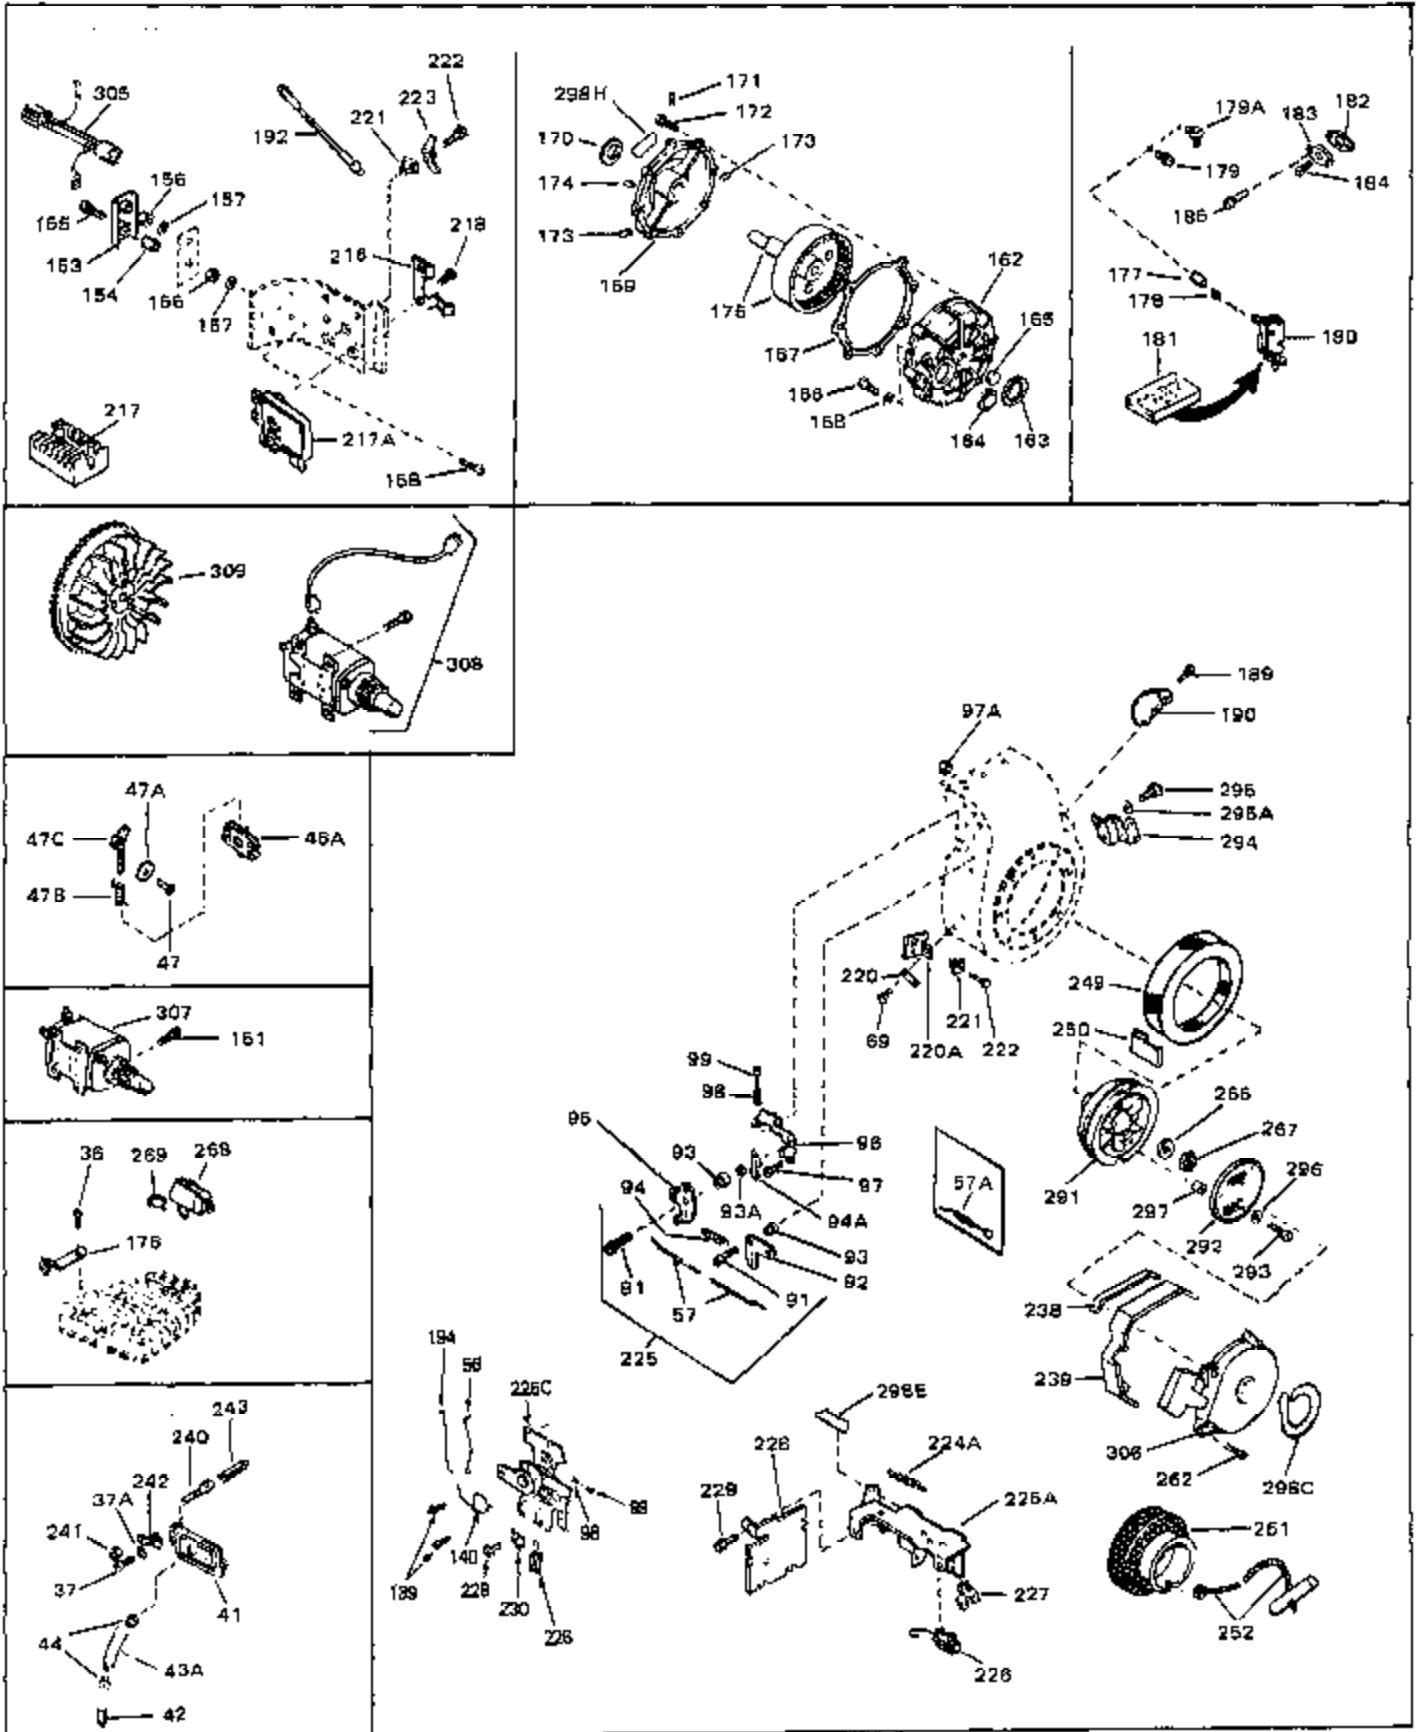

Ref #	Part Number	Qty	Description
36	650694A	0	Screw, Hex flange hd., 5/16-18 x 2
36	650695A	0	Screw, Hex flange hd., 5/16-18 x 2-1/4
36	650697A	0	Screw, Hex flange hd., 5/16-18 x 2-1/2
37	650128	0	Screw
37	650597	0	Screw, Hex washer hd., 10-24 x 5/8
37A	27261	0	Washer, Flat
41	28425	0	Cover, Valve chamber
56	32327	0	Link, Throttle
69	29747A	0	Screw
98	28569	0	Spring, Compression
98	31342	0	Spring, Compression
98	32924	0	Spring, Compression
99	29500	0	Screw, Fil. hd. mach., Sems, 8-32 x 3/4
99	650549	0	Screw
99	650688	0	Screw, Hex hd., 10-32 x 1-5/16" (Drilled
153	30064	0	Cover, Rectifier panel
154	30065	0	Nut, Long 5-40
155	30066	0	Screw
156	28728	0	Nut
157	28727	0	Lockwasher
158	28726	0	Screw, Phil. rd. hd., 5-40 x 9/16
182	32683	0	Gasket, Fuel pump
183	32955	0	Cover, Fuel pump pad
184	9556	0	Plug, Oil drain (Sq. hd. pipe, 1/8-27)
185	30688	0	Screw, Hex hd. Sems, 1/4-20 x 1/2
189	650736	0	Screw
190	33013	0	Cover, Starter bubble
225	730152	0	Control Assy., Speed
227	33177	0	Terminal
240	30845A	0	Bolt, Governor adjusting
241	33450	0	Nut, Lock
242	32328	0	Bracket, Speed adjusting
243	32329	0	Spring, Governor bolt
262	29716	0	Screw
266	650815	0	Washer, Belleville
267	8115	0	Nut, Hex
305	33018	0	Harness, Adapter
306	590420	0	Starter, Rewind
308	32386	0	Starter Motor Kit (110-120 Volt)
308	32901	0	Starter Motor Kit (110-120 Volt)
308	33328	0	Starter Motor Kit (110-120 Volt)
308	33328A	0	Starter Motor Kit (110-120 Volt)
308	33518	0	Starter Motor Kit (110-120 Volt)
308	33518A	0	Starter Motor Kit (110-120 Volt)
308	33518B	0	Starter Motor Kit (110-120 Volt)
309	30811A	0	Flywheel