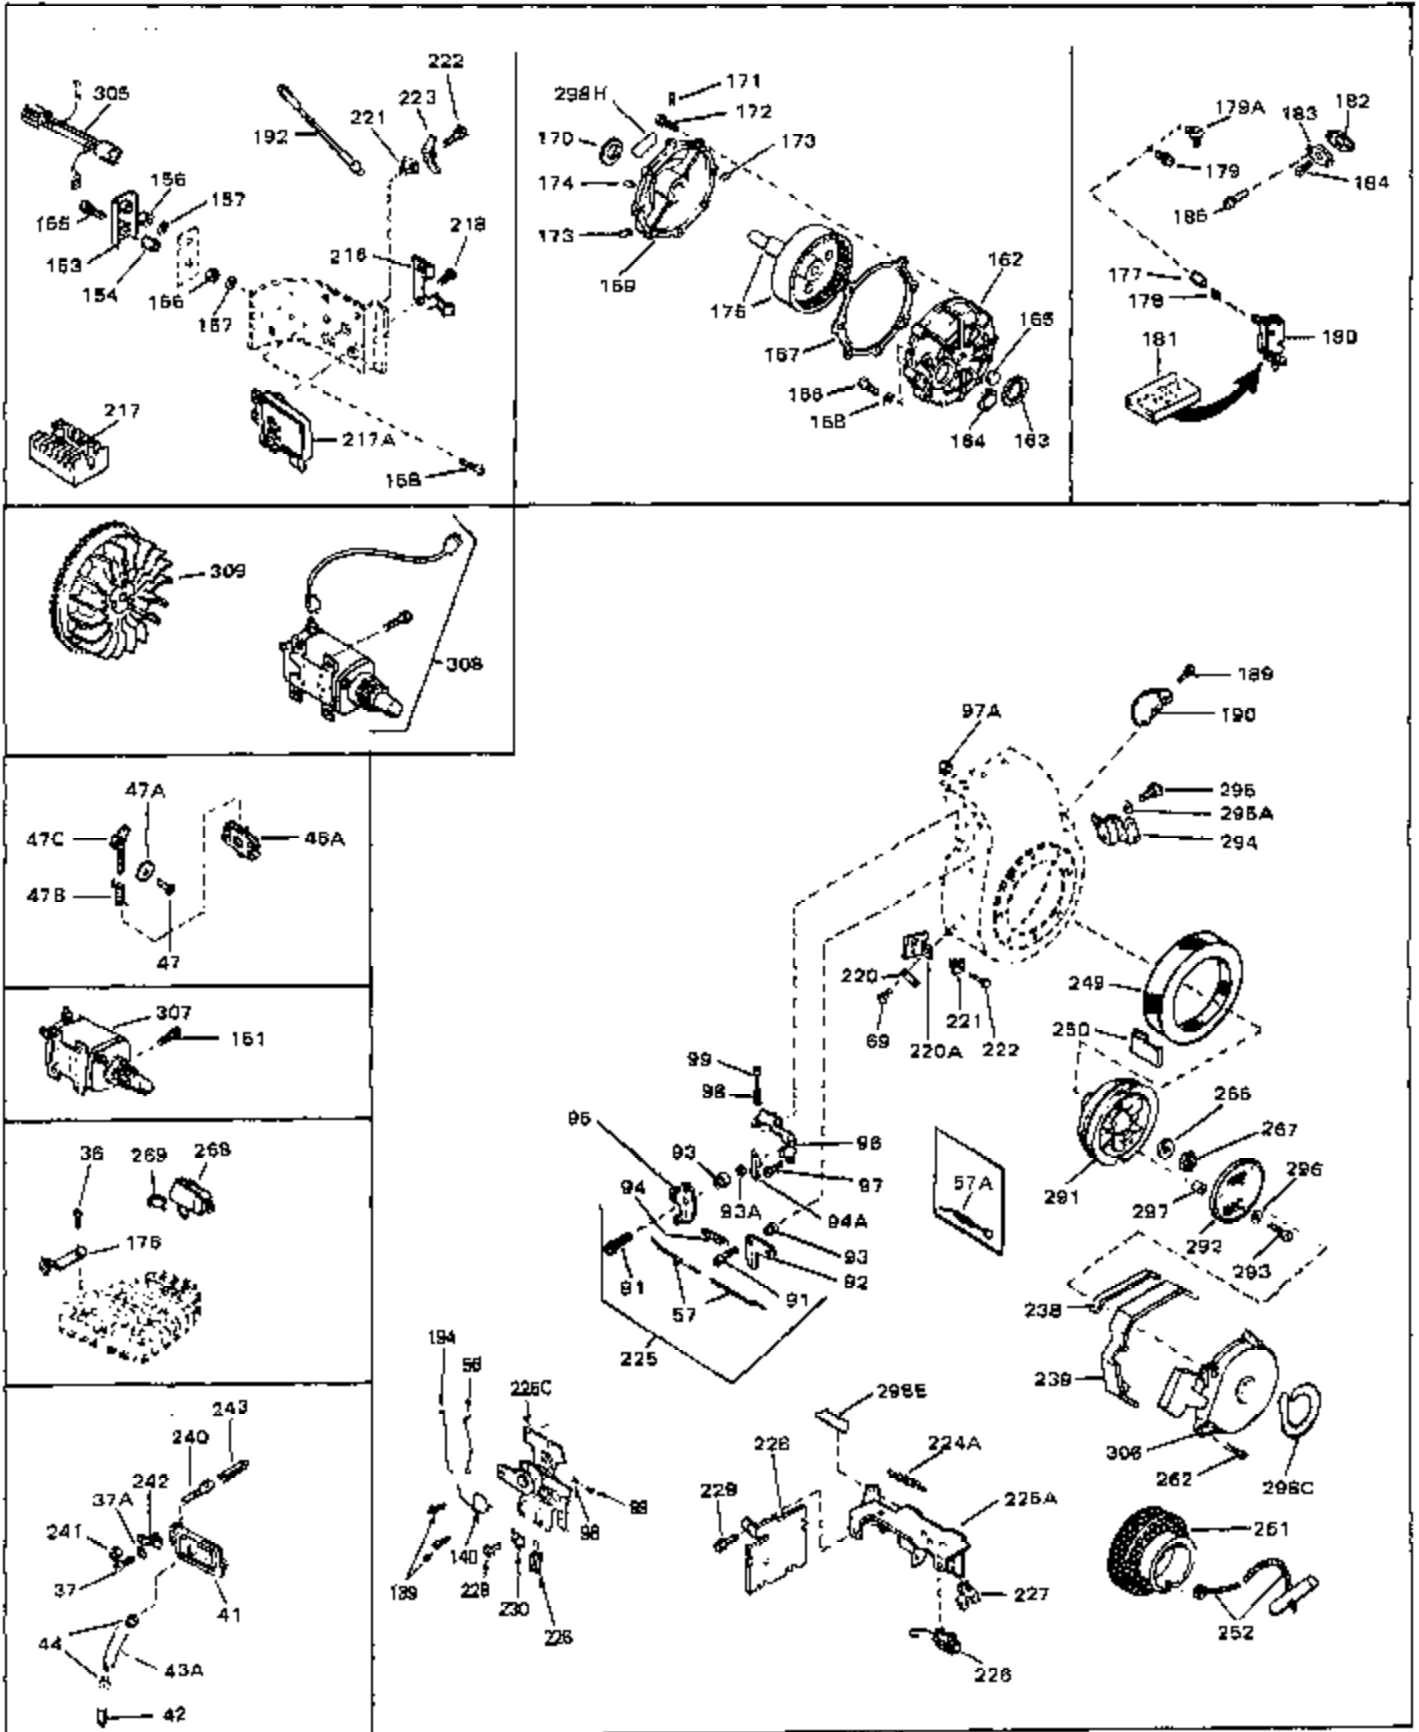

Ref #	Part Number	Qty	Description
36	650694A	0	Screw, Hex flange hd., 5/16-18 x 2
36	650695A	0	Screw, Hex flange hd., 5/16-18 x 2-1/4
36	650697A	0	Screw, Hex flange hd., 5/16-18 x 2-1/2
37	650128	0	Screw
37	650597	0	Screw, Hex washer hd., 10-24 x 5/8
37A	27261	0	Washer, Flat
41	28425	0	Cover, Valve chamber
56	31710	0	Link, Throttle
57A	30985	0	Control, Throttle
69	29747A	0	Screw
98	31342	0	Spring, Compression
98	32924	0	Spring, Compression
98	28569	0	Spring, Compression
99	29500	0	Screw, Fil. hd. mach., Sems, 8-32 x 3/4
99	650549	0	Screw
99	650688	0	Screw, Hex hd., 10-32 x 1-5/16" (Drilled
182	32683	0	Gasket, Fuel pump
183	32955	0	Cover, Fuel pump pad
184	9556	0	Plug, Oil drain (Sq. hd. pipe, 1/8-27)
185	30688	0	Screw, Hex hd. Sems, 1/4-20 x 1/2
221	28545	0	Grommet, Plastic
222	650643	0	Screw
223	33356	0	Terminal, Ground
225	730152	0	Control Assy., Speed
226	610973	0	Terminal Assy.
227	33177	0	Terminal
229	28942	0	Screw
230	27793	0	Clip, Conduit
262	29716	0	Screw
266	650815	0	Washer, Belleville
267	8115	0	Nut, Hex
305	33018	0	Harness, Adapter
306	590420	0	Starter, Rewind
308	32386	0	Starter Motor Kit (110-120 Volt)
308	32901	0	Starter Motor Kit (110-120 Volt)
308	33328	0	Starter Motor Kit (110-120 Volt)
308	33328A	0	Starter Motor Kit (110-120 Volt)
308	33518	0	Starter Motor Kit (110-120 Volt)
308	33518A	0	Starter Motor Kit (110-120 Volt)
308	33518B	0	Starter Motor Kit (110-120 Volt)
309	30811A	0	Flywheel