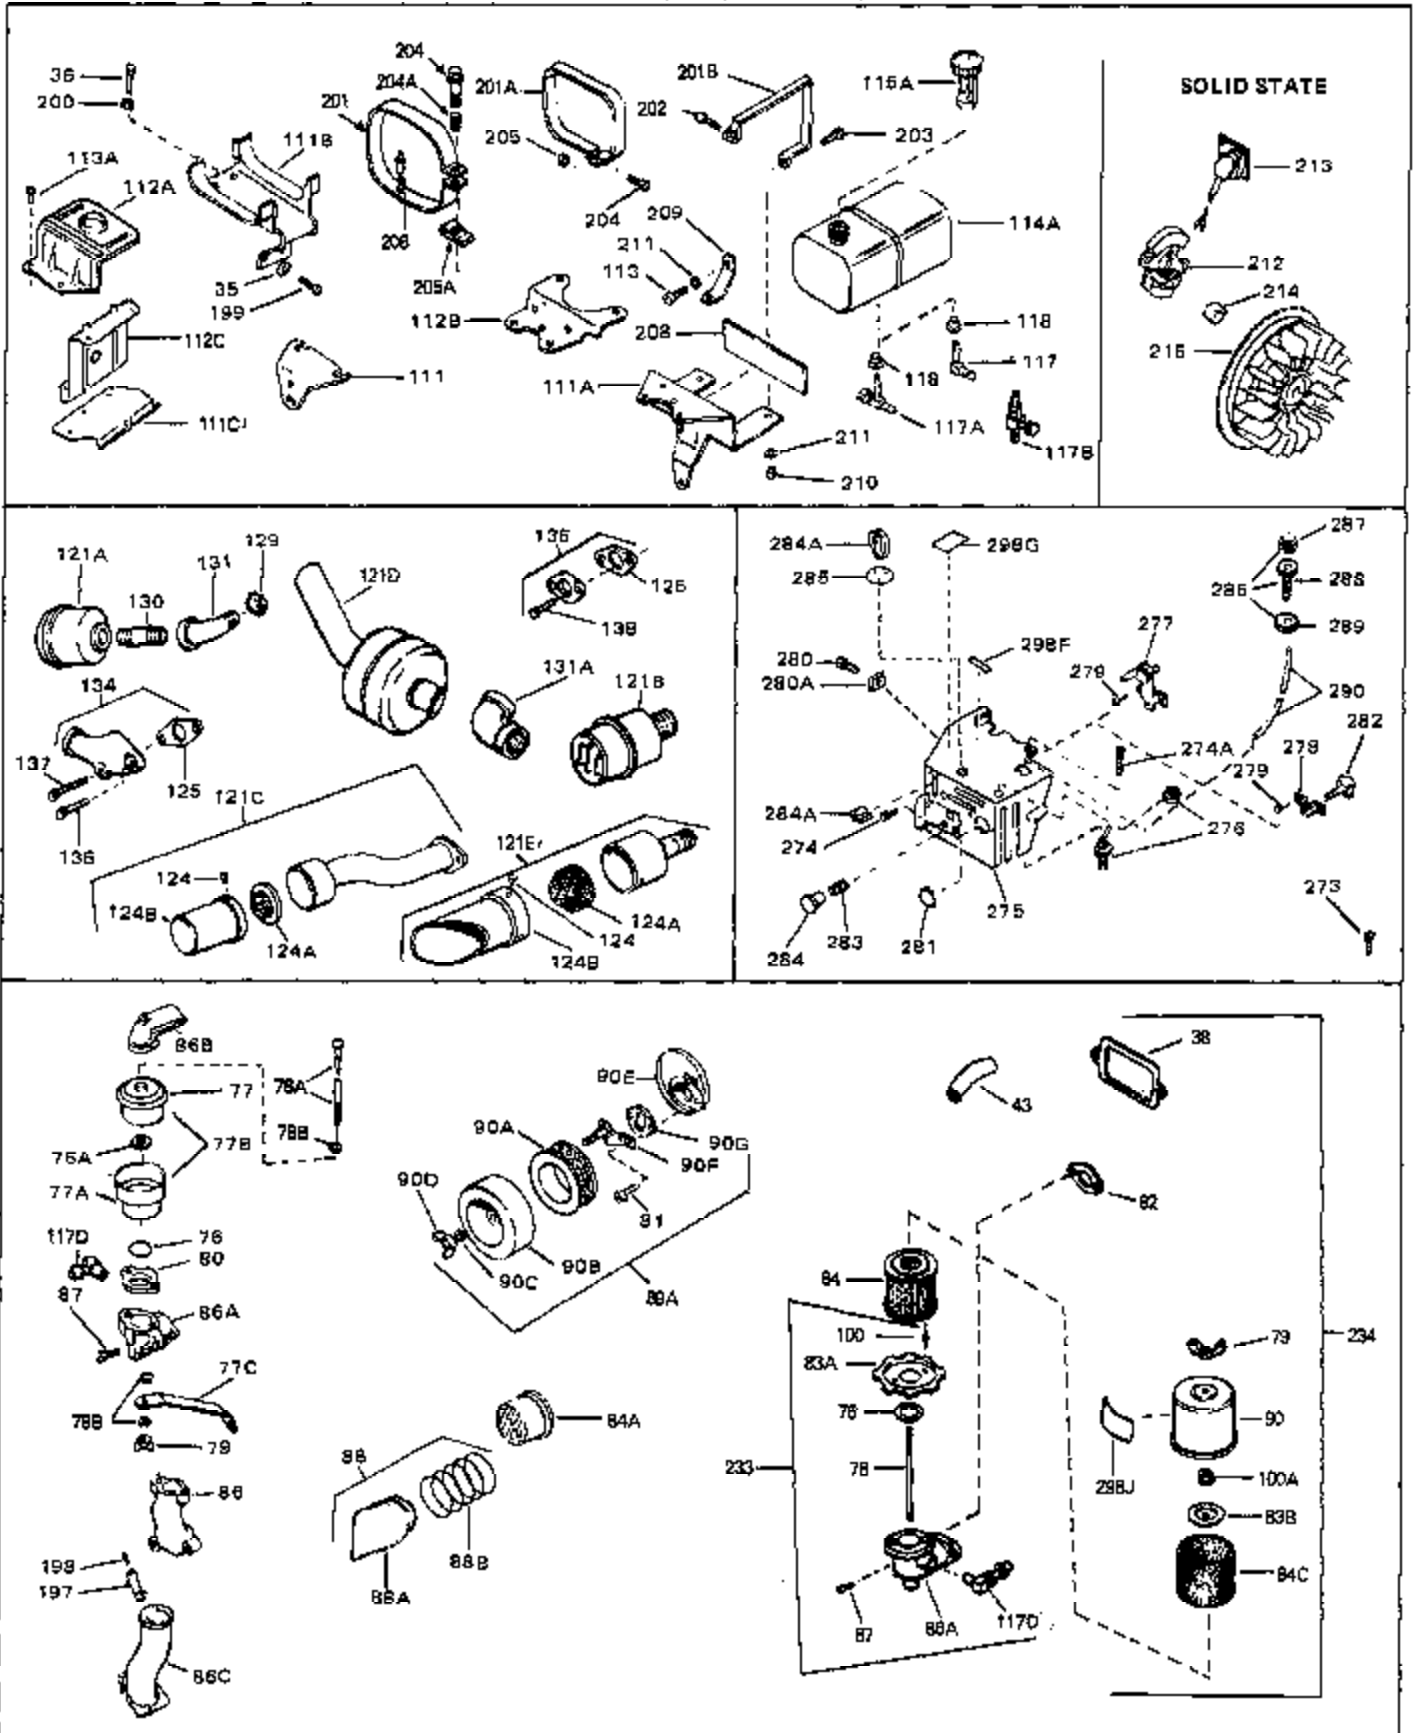

Ref #	Part Number	Qty	Description
35	26073	0	Washer, Connecting rod bolt
35	650570	0	Washer, Flat
35	650691	0	Washer, Flat
36	650694A	0	Screw, Hex flange hd., 5/16-18 x 2
36	650695A	0	Screw, Hex flange hd., 5/16-18 x 2-1/4
36	650697A	0	Screw, Hex flange hd., 5/16-18 x 2-1/2
38	27896	0	Gasket, Breather cover
43	27627	0	Tube, Breather
81	28820	0	Screw
81	30196	0	Screw
81	650521	0	Screw
82	27272	0	Gasket, Air cleaner
86A	34697	0	Elbow, Air cleaner
89A	730128	0	Cleaner Assy., Air
111A	33353	0	Bracket, Lower fuel tank
112A	33352A	0	Bracket, Upper fuel tank
113A	650273	0	Screw
113	650561	0	Screw
117B	33053	0	Valve, Fuel strainer & shut-off
117	33395	0	Fitting, Fuel line
118	33679	0	Bushing, Fuel fitting
121E	391026	0	Muffler
124A	33171	0	Screen, Muffler
124B	33185	0	Cover & Tube, Muffler
124	650578	0	Screw
125	27930	0	Gasket, Exhaust
134	31288	0	Muffler Adapter Kit
135	730130	0	Muffler Adapter Kit
136	6021A	0	Screw, Hex flange hd., 5/16-18 x 1-1/2
137	650697A	0	Screw, Hex flange hd., 5/16-18 x 2-1/2
138	30196	0	Screw
233	34819	0	Elbow Assy., Air cleaner
234	730561	0	Air Cleaner Kit, Dual Element upright,
273	650687	0	Screw, Pan hd. self-tap, 10-32 x 5/16