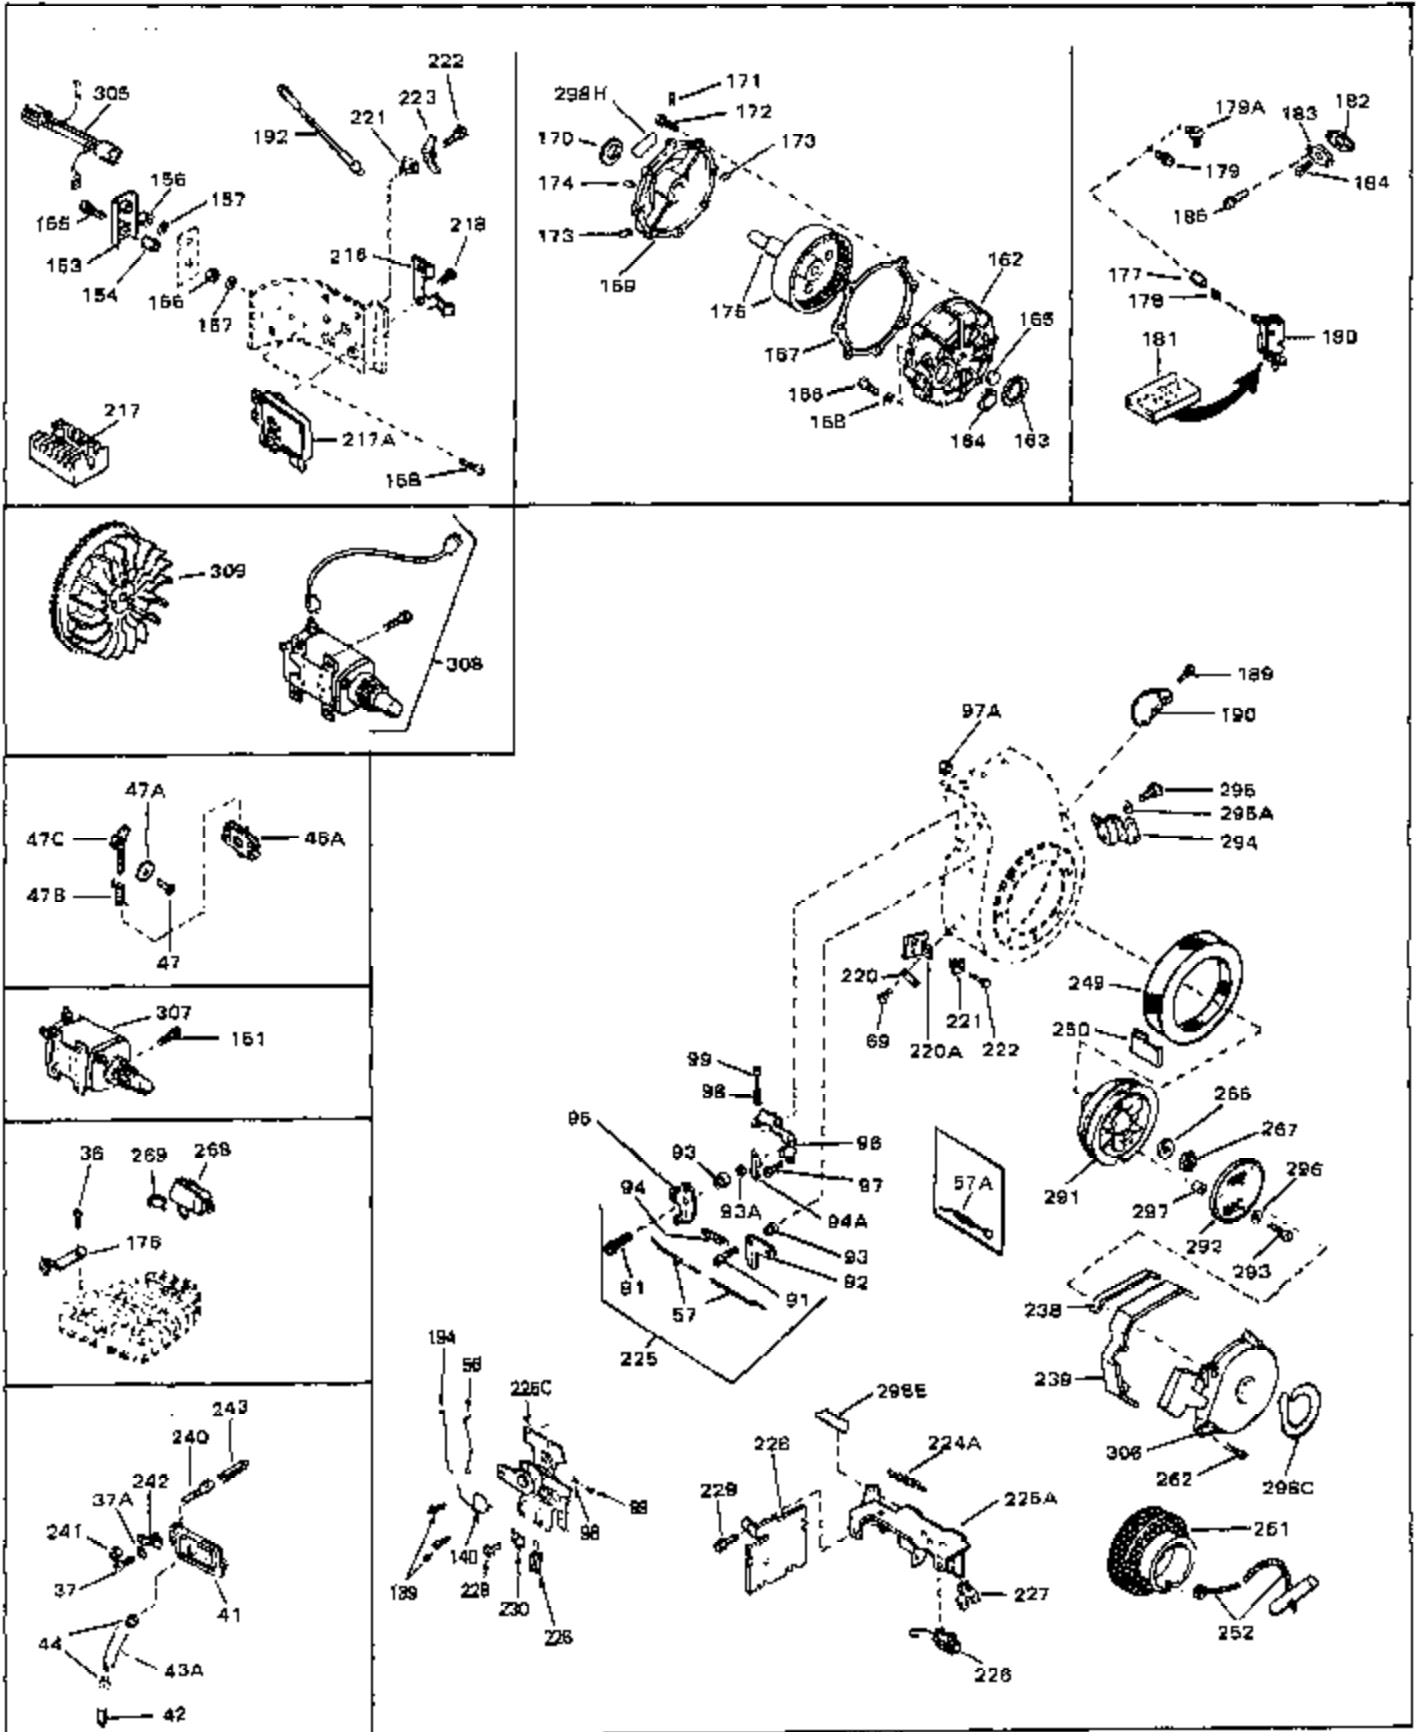

Ref #	Part Number	Qty	Description
36	650694A	0	Screw, Hex flange hd., 5/16-18 x 2
36	650695A	0	Screw, Hex flange hd., 5/16-18 x 2-1/4
36	650697A	0	Screw, Hex flange hd., 5/16-18 x 2-1/2
37	650128	0	Screw
37	650597	0	Screw, Hex washer hd., 10-24 x 5/8
37A	27261	0	Washer, Flat
41	28425	0	Cover, Valve chamber
56	31710	0	Link, Throttle
69	29747A	0	Screw
98	28569	0	Spring, Compression
98	31342	0	Spring, Compression
98	32924	0	Spring, Compression
99	29500	0	Screw, Fil. hd. mach., Sems, 8-32 x 3/4
99	650549	0	Screw
99	650688	0	Screw, Hex hd., 10-32 x 1-5/16" (Drilled
182	32683	0	Gasket, Fuel pump
183	32955	0	Cover, Fuel pump pad
184	9556	0	Plug, Oil drain (Sq. hd. pipe, 1/8-27)
185	30688	0	Screw, Hex hd. Sems, 1/4-20 x 1/2
225	730152	0	Control Assy., Speed
226	610973	0	Terminal Assy.
227	33177	0	Terminal
229	28942	0	Screw
230	27793	0	Clip, Conduit
251	28301	0	Pulley, Starter
252	590343	0	Rope & Handle Assy., Starter
266	650815	0	Washer, Belleville
267	8115	0	Nut, Hex
305	33018	0	Harness, Adapter
308	32386	0	Starter Motor Kit (110-120 Volt)
308	32901	0	Starter Motor Kit (110-120 Volt)
308	33328	0	Starter Motor Kit (110-120 Volt)
308	33328A	0	Starter Motor Kit (110-120 Volt)
308	33518	0	Starter Motor Kit (110-120 Volt)
308	33518A	0	Starter Motor Kit (110-120 Volt)
308	33518B	0	Starter Motor Kit (110-120 Volt)
309	30811A	0	Flywheel