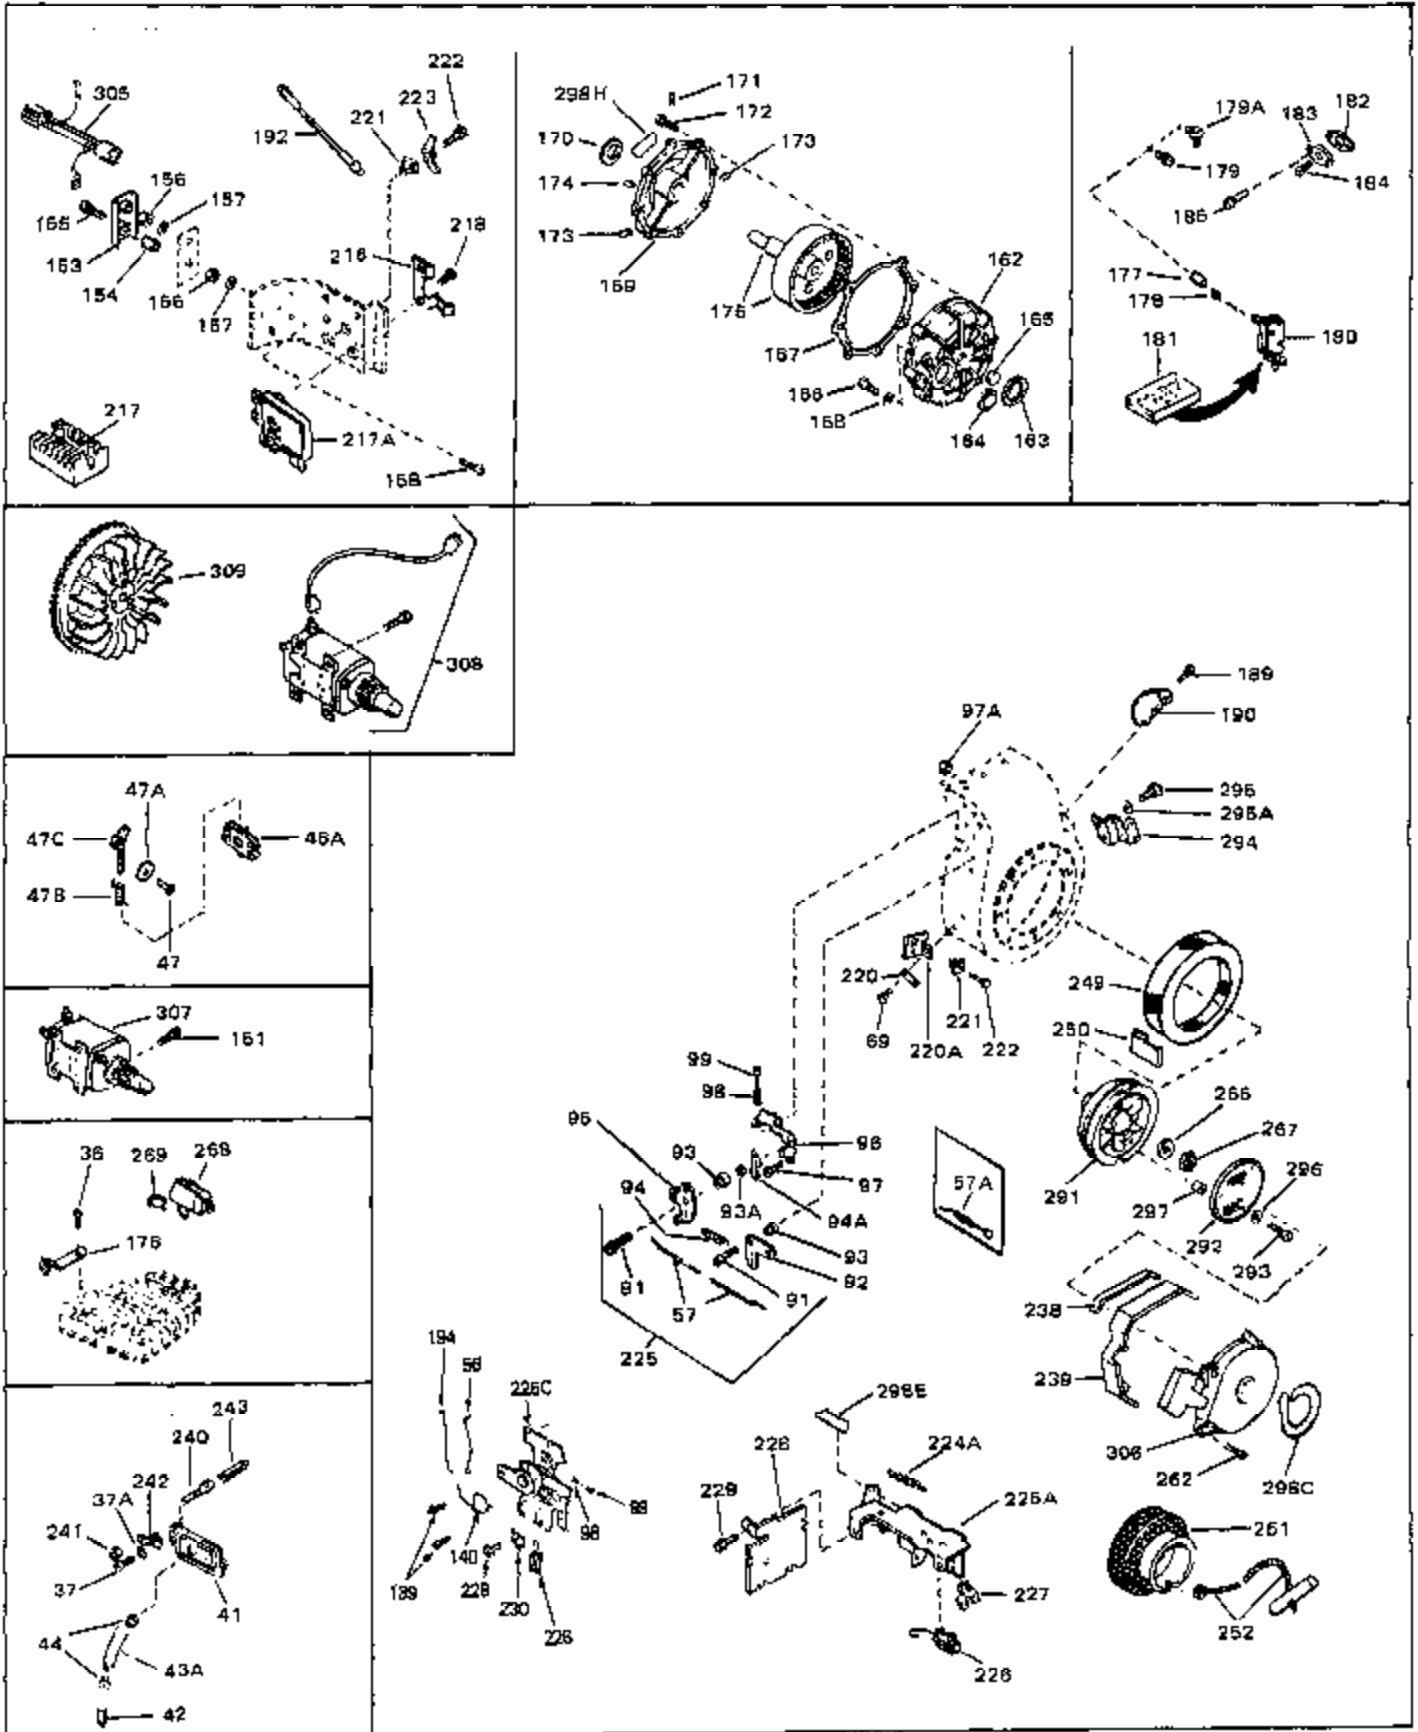

Ref #	Part Number	Qty	Description
36	650694A	0	Screw, Hex flange hd., 5/16-18 x 2
36	650695A	0	Screw, Hex flange hd., 5/16-18 x 2-1/4
36	650697A	0	Screw, Hex flange hd., 5/16-18 x 2-1/2
37	650128	0	Screw
37	650597	0	Screw, Hex washer hd., 10-24 x 5/8
37A	27261	0	Washer, Flat
41	28425	0	Cover, Valve chamber
43A	32447	0	Tube, Breather
44	32446	0	Grommet, Breather tube
56	30824	0	Link, Throttle
69	29747A	0	Screw
98	31342	0	Spring, Compression
98	32924	0	Spring, Compression
98	28569	0	Spring, Compression
99	29500	0	Screw, Fil. hd. mach., Sems, 8-32 x 3/4
99	650549	0	Screw
99	650688	0	Screw, Hex hd., 10-32 x 1-5/16" (Drilled
182	32683	0	Gasket, Fuel pump
183	32955	0	Cover, Fuel pump pad
184	9556	0	Plug, Oil drain (Sq. hd. pipe, 1/8-27)
185	30688	0	Screw, Hex hd. Sems, 1/4-20 x 1/2
224A	30826	0	Spring, Extension
225	730152	0	Control Assy., Speed
225A	33110A	0	Control Assy., Speed (Remote)
226	610973	0	Terminal Assy.
227	33177	0	Terminal
229	28942	0	Screw
230	27793	0	Clip, Conduit
262	29716	0	Screw
266	650815	0	Washer, Belleville
267	8115	0	Nut, Hex
305	33018	0	Harness, Adapter
306	590420	0	Starter, Rewind
308	32386	0	Starter Motor Kit (110-120 Volt)
308	32901	0	Starter Motor Kit (110-120 Volt)
308	33328	0	Starter Motor Kit (110-120 Volt)
308	33328A	0	Starter Motor Kit (110-120 Volt)
308	33518	0	Starter Motor Kit (110-120 Volt)
308	33518A	0	Starter Motor Kit (110-120 Volt)
308	33518B	0	Starter Motor Kit (110-120 Volt)
309	30811A	0	Flywheel