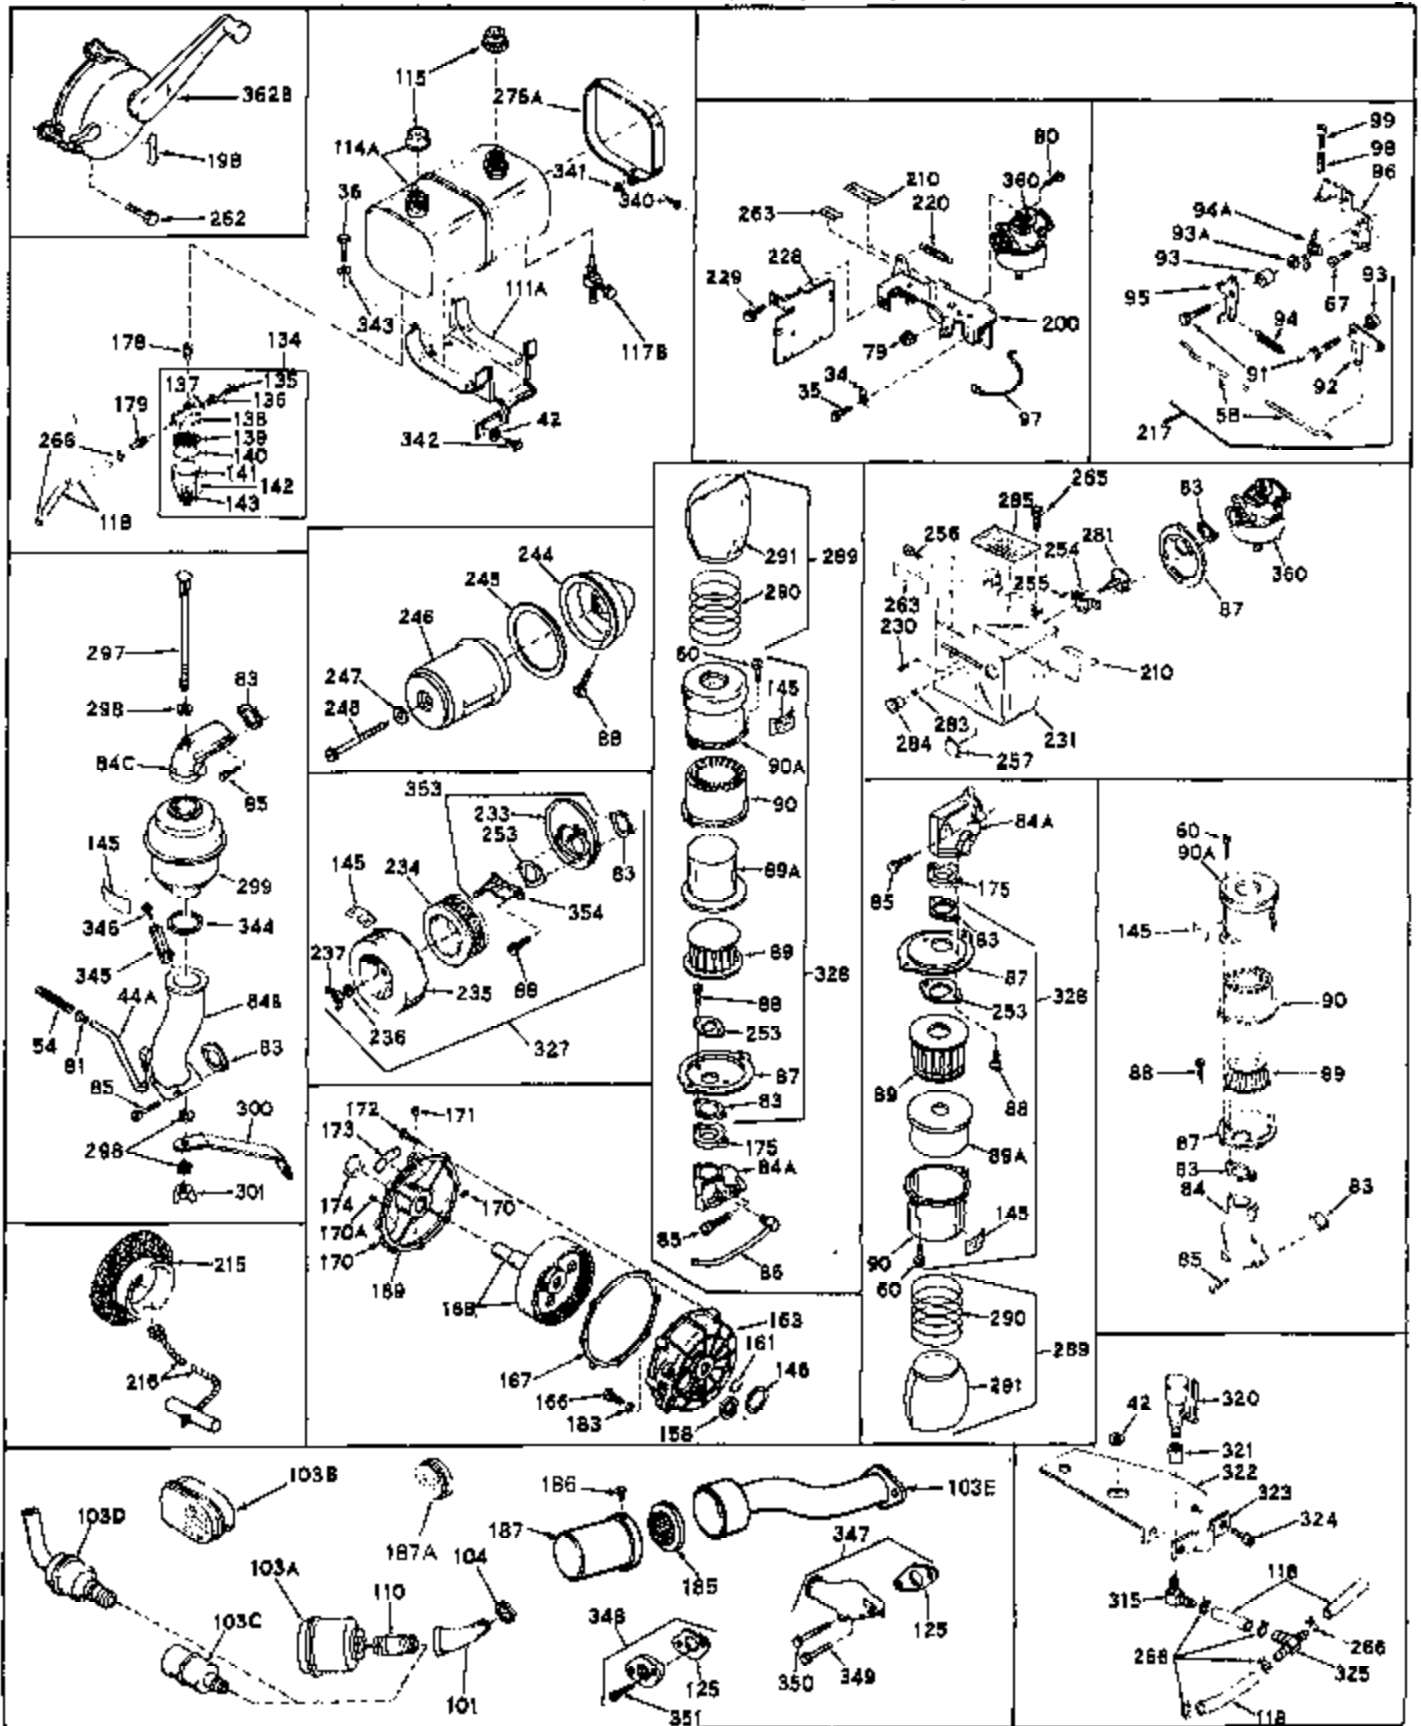

Ref #	Part Number	Qty	Description
34	27793	0	Clip, Conduit
35	28942	0	Screw
36	650694	0	Screw, Hex hd. cap, 5/16-18 x 2
36	650695	0	Screw, Hex hd. cap, 5/16-18 x 2-1/4 (Grade 8)
36	650697	0	Screw, Hex hd. cap, 5/16-18 x 2-1/2
42	26073	0	Washer, Connecting rod bolt
54	28819	0	Spring, Fuel line
54	31778	0	Spring, Coil
60	650152	0	Screw
67	650399	0	Screw, Phil. fil. hd. Sems, 10-32 x 5/8
79	29752	0	Nut
80	650572	0	Screw
83	27272	0	Gasket, Air cleaner
84C	31810	0	Elbow, Air cleaner
85	29786	0	Screw
85	650163	0	Screw, Fil. hd. Sems, 10-32 x 7/8
85	650416	0	Screw, Rd. hd. Sems, 10-32 x 1
85	650605	0	Screw
88	28820	0	Screw
88	650399	0	Screw, Phil. fil. hd. Sems, 10-32 x 5/8
88	650521	0	Screw
91	30312	0	Screw, Hex washer hd. Sems, 10-32 x 1/2
98	32924	0	Spring, Compression
98	28569	0	Spring, Compression
99	29500	0	Screw, Fil. hd. mach., Sems, 8-32 x 3/4
99	650223	0	Screw, Fil. slotted hd. Sems, 8-32 x 5/8
99	650688	0	Screw, Hex hd., 10-32 x 1-5/16" (Drilled)
101	30209	0	Elbow, Exhaust (45°)
103C	31287	0	Muffler
104	28443	0	Nut, Conduit (1/8" thick)
104	32862	0	Nut, Conduit (1/4" thick)
115	32387A	0	Cap, Fuel filler (Charcoal Plastic) (Spurt)
115	33032	0	Cap, Fuel filler (Red Plastic) (Spurt)
118	29774	0	Line, Fuel (Braided 8.25")
118	30705	0	Line, Fuel (Braided 16")
118	30962	0	Line, Fuel (Braided 32")
125	27930	0	Gasket, Exhaust
145	31786	0	Decal, Air cleaner
146	28451	0	Gasket, Housing
171	24590	0	Plug, Pipe
215	28301	0	Pulley, Starter
216	590343	0	Rope & Handle Assy., Starter
228	30820	0	Baffle, Heat
229	28942	0	Screw
230	650257	0	Screw, Pan hd. Sems, 8-32 x 5/16
253	30767	0	Spacer, Air cleaner
255	28820	0	Screw
256	650760	0	Screw
257	31291	0	Plug, Cover
262	29716	0	Screw
265	650701	0	Screw, Hex washer hd. shakeproof,
266	26460	0	Clamp, Fuel line
289	730512	0	Kit, Pre-cleaner
290	31667	0	Spring, Pre-cleaner bag
291	31668	0	Bag, Pre-cleaner
297	31811	0	Bolt, Air cleaner
298	31812	0	Washer
299	31820	0	Cleaner Assy., Oil bath