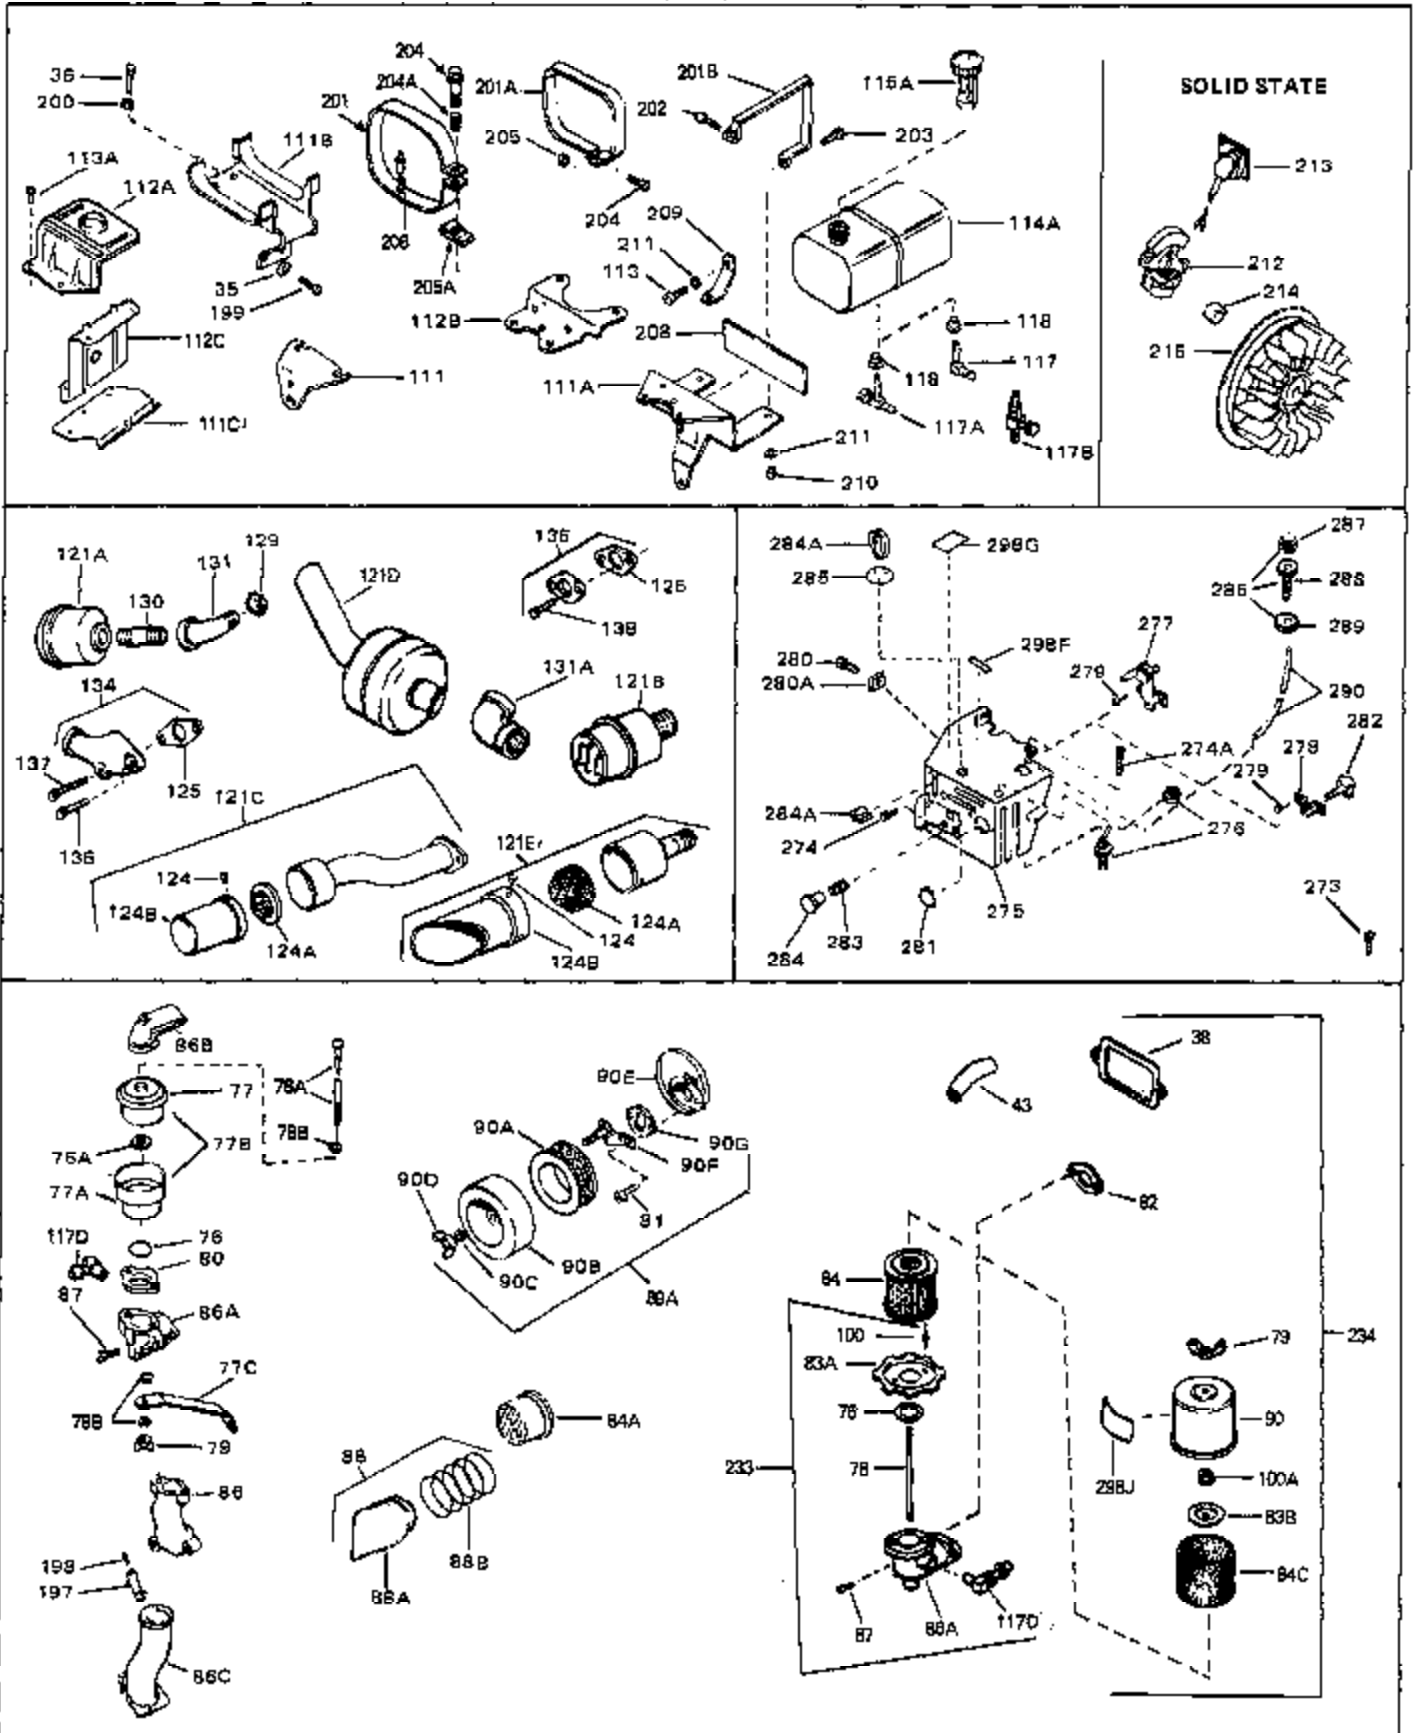

Ref #	Part Number	Qty	Description
35	26073	0	Washer, Connecting rod bolt
35	650570	0	Washer, Flat
35	650691	0	Washer, Flat
36	650694A	0	Screw, Hex flange hd., 5/16-18 x 2
36	650695A	0	Screw, Hex flange hd., 5/16-18 x 2-1/4
36	650697A	0	Screw, Hex flange hd., 5/16-18 x 2-1/2
38	27896	0	Gasket, Breather cover
43	27627	0	Tube, Breather
76A	31480	0	"O" Ring
76	31479	0	Washer, Fiber
77A	31670	0	Bowl, Oil bath cleaner
77B	32561	0	Air cleaner, Oil bath
77	31669	0	Cover, Oil bath cleaner
78B	27183	0	Washer, Fiber
78A	32562	0	Bolt, Air cleaner
79	9577	0	Nut, Wing, 10-24
81	28820	0	Screw
81	30196	0	Screw
81	650521	0	Screw
82	27272	0	Gasket, Air cleaner
86A	34697	0	Elbow, Air cleaner
86B	32560	0	Elbow, Air cleaner
87	29786	0	Screw
89A	730128	0	Cleaner Assy., Air
111A	31694	0	Bracket, Fuel tank
113	650561	0	Screw
117B	33053	0	Valve, Fuel strainer & shut-off
117A	29683	0	Strainer & Shut-off
121E	391026	0	Muffler
124B	33185	0	Cover & Tube, Muffler
124	650578	0	Screw
124A	33171	0	Screen, Muffler
125	27930	0	Gasket, Exhaust
134	31288	0	Muffler Adapter Kit
135	730130	0	Muffler Adapter Kit
136	6021A	0	Screw, Hex flange hd., 5/16-18 x 1-1/2
137	650697A	0	Screw, Hex flange hd., 5/16-18 x 2-1/2
138	30196	0	Screw
201B	31697	0	Strap, Fuel tank
202	29212	0	Screw
203	6202	0	Screw
210	29752	0	Nut
233	34819	0	Elbow Assy., Air cleaner
234	730561	0	Air Cleaner Kit, Dual Element upright,
273	650687	0	Screw, Pan hd. self-tap, 10-32 x 5/16