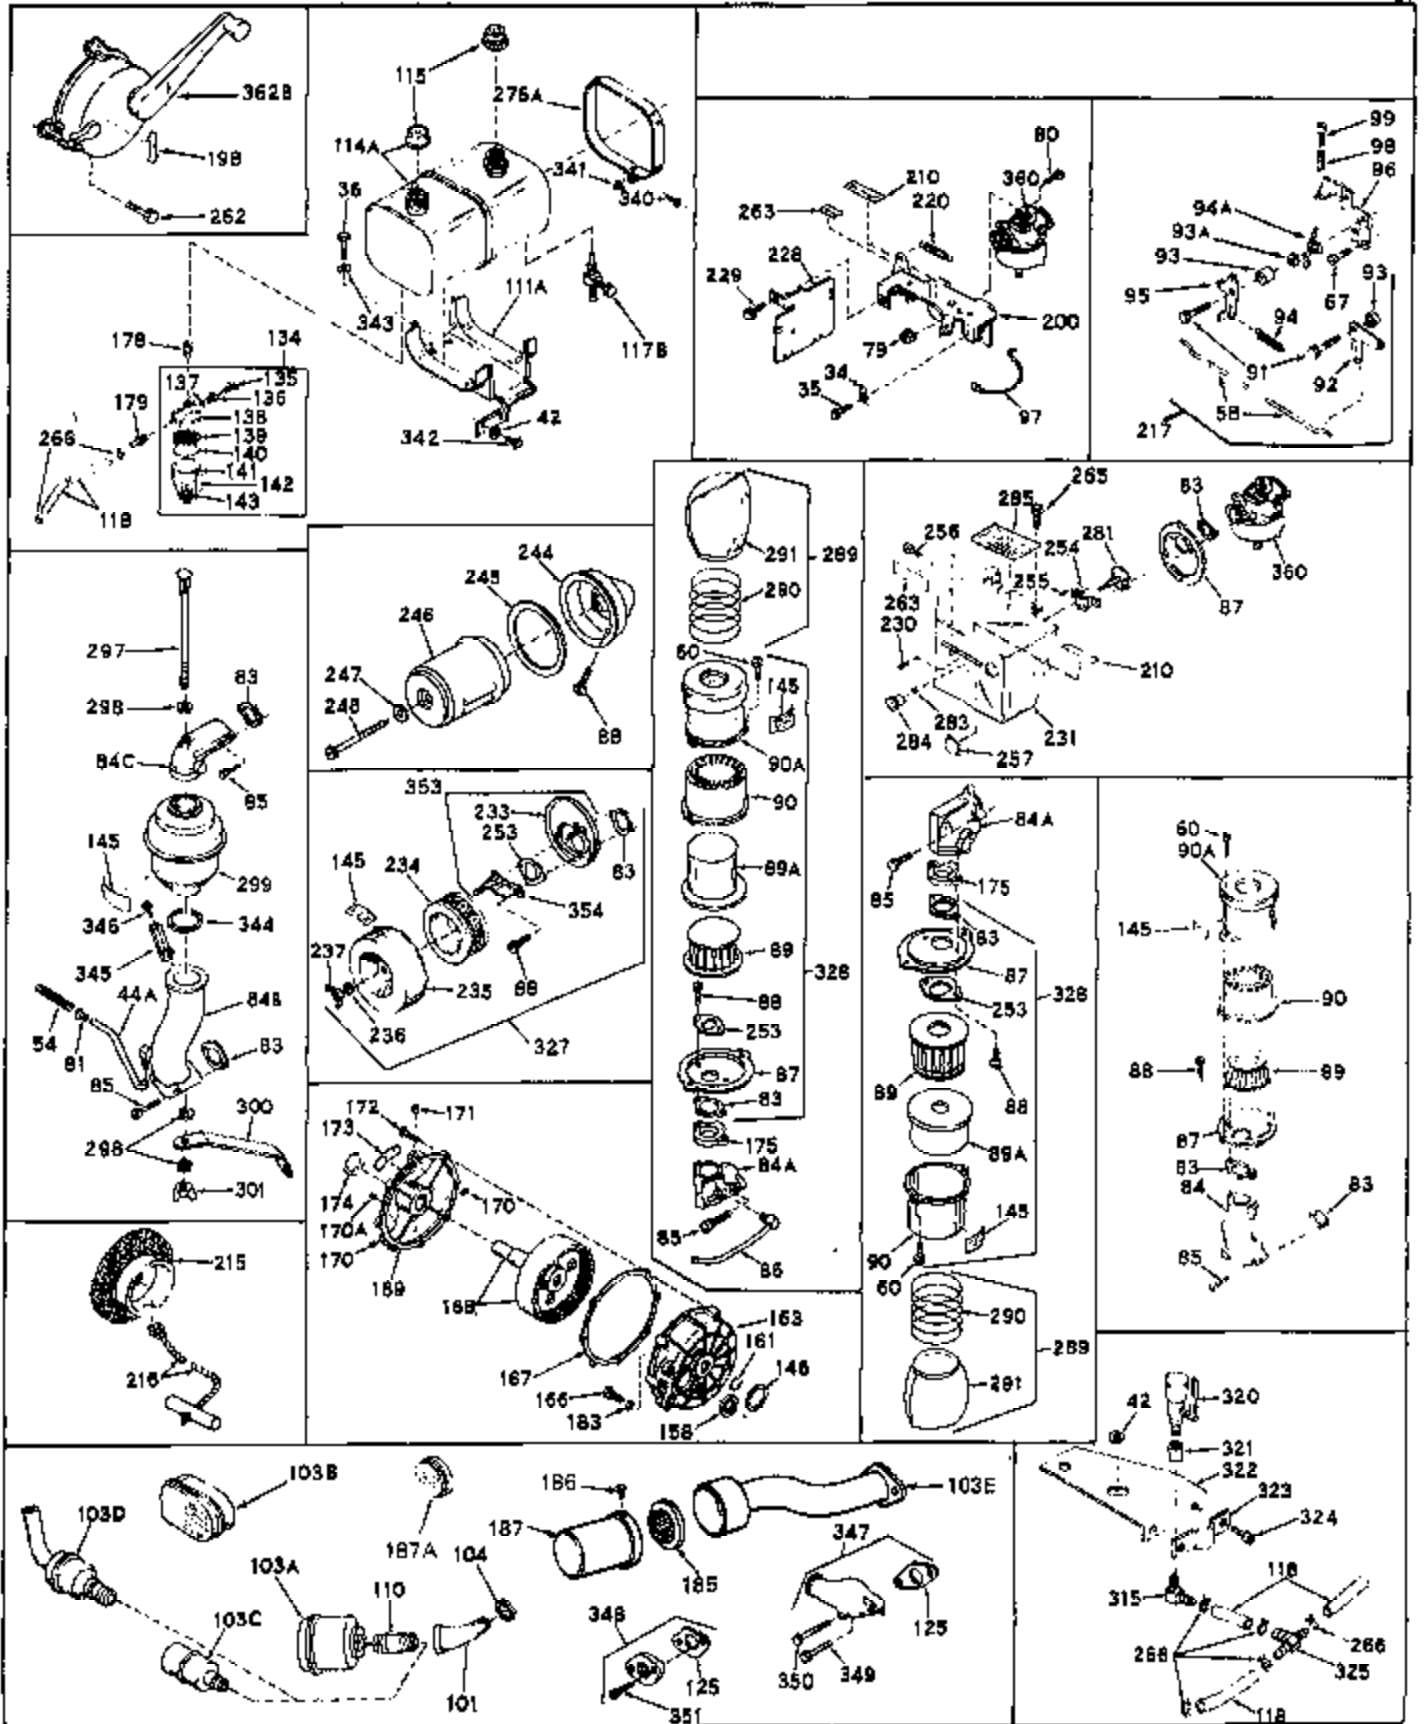

Ref #	Part Number	Qty	Description
34	27793	0	Clip, Conduit
35	28942	0	Screw
36	650694	0	Screw, Hex hd. cap, 5/16-18 x 2
36	650695	0	Screw, Hex hd. cap, 5/16-18 x 2-1/4 (Grade 8)
36	650697	0	Screw, Hex hd. cap, 5/16-18 x 2-1/2
42	26073	0	Washer, Connecting rod bolt
54	28819	0	Spring, Fuel line
54	31778	0	Spring, Coil
60	650152	0	Screw
67	650399	0	Screw, Phil. fil. hd. Sems, 10-32 x 5/8
79	29752	0	Nut
80	650572	0	Screw
83	27272	0	Gasket, Air cleaner
85	29786	0	Screw
85	650163	0	Screw, Fil. hd. Sems, 10-32 x 7/8
85	650416	0	Screw, Rd. hd. Sems, 10-32 x 1
85	650605	0	Screw
87	31691	0	Bracket, Air cleaner
88	28820	0	Screw
88	650399	0	Screw, Phil. fil. hd. Sems, 10-32 x 5/8
88	650521	0	Screw
89A	31700	0	Element, Air cleaner
90	31692	0	Body, Air cleaner
91	30312	0	Screw, Hex washer hd. Sems, 10-32 x 1/2
98	28569	0	Spring, Compression
98	32924	0	Spring, Compression
99	29500	0	Screw, Fil. hd. mach., Sems, 8-32 x 3/4
99	650223	0	Screw, Fil. slotted hd. Sems, 8-32 x 5/8
99	650688	0	Screw, Hex hd., 10-32 x 1-5/16" (Drilled)
101	30209	0	Elbow, Exhaust (45°)
103A	29633	0	Muffler
104	28443	0	Nut, Conduit (1/8" thick)
104	32862	0	Nut, Conduit (1/4" thick)
110	30244	0	Nipple, Exhaust pipe (2-1/2")
115	32387A	0	Cap, Fuel filler (Charcoal Plastic) (Spurt)
115	33032	0	Cap, Fuel filler (Red Plastic) (Spurt)
118	29774	0	Line, Fuel (Braided 8.25")
118	30705	0	Line, Fuel (Braided 16")
118	30962	0	Line, Fuel (Braided 32")
125	27930	0	Gasket, Exhaust
145	31871	0	Decal, Air cleaner
146	28451	0	Gasket, Housing
171	24590	0	Plug, Pipe
215	28301	0	Pulley, Starter
216	590343	0	Rope & Handle Assy., Starter
228	30820	0	Baffle, Heat
229	28942	0	Screw
230	650257	0	Screw, Pan hd. Sems, 8-32 x 5/16
253	30767	0	Spacer, Air cleaner
255	28820	0	Screw
256	650760	0	Screw
257	31291	0	Plug, Cover
262	29716	0	Screw
265	650701	0	Screw, Hex washer hd. shakeproof,
266	26460	0	Clamp, Fuel line
289	730512	0	Kit, Pre-cleaner
290	31667	0	Spring, Pre-cleaner bag
291	31668	0	Bag, Pre-cleaner