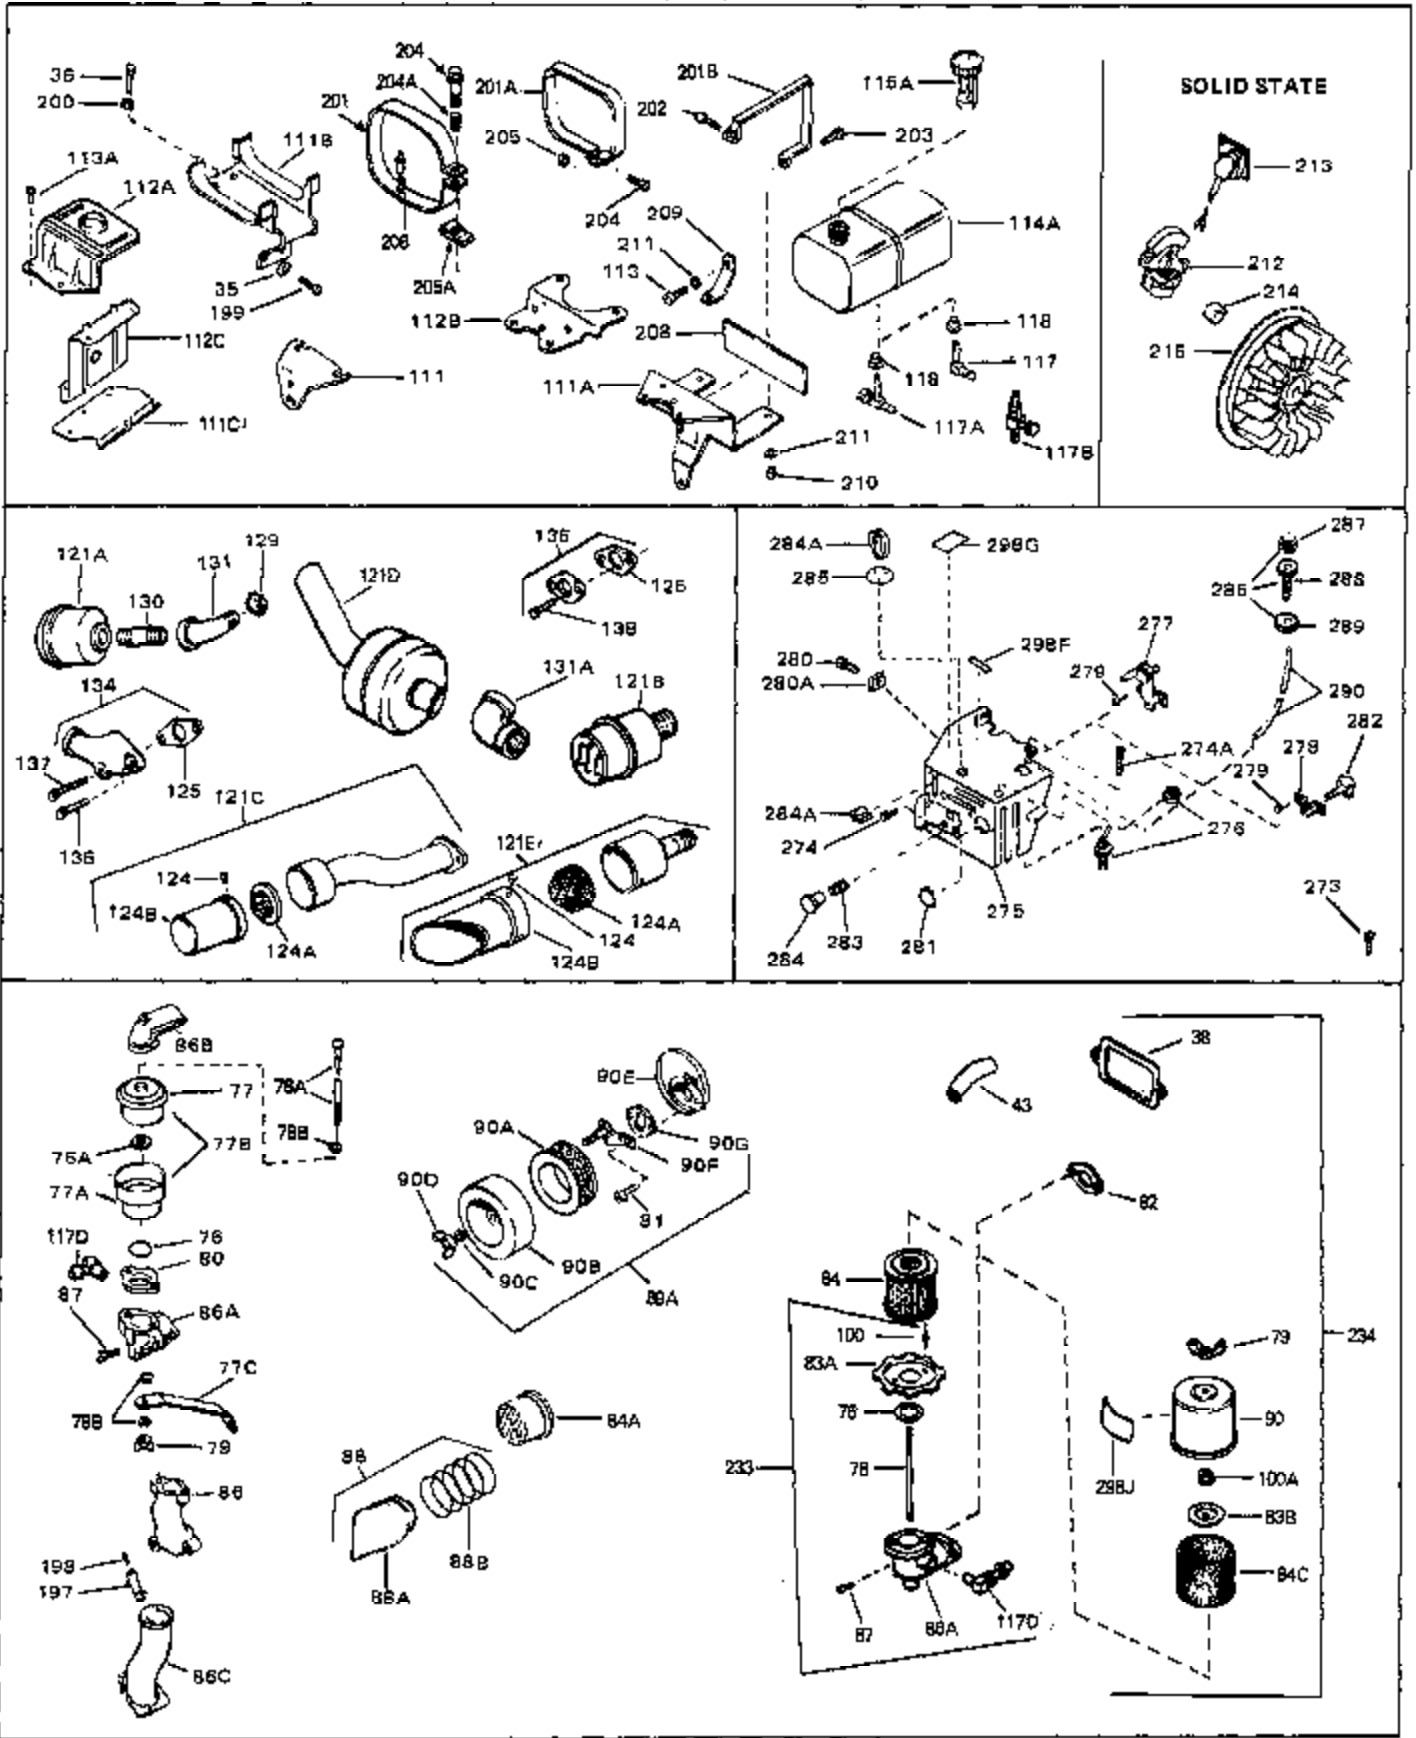

Ref #	Part Number	Qty	Description
35	26073	0	Washer, Connecting rod bolt
35	650570	0	Washer, Flat
35	650691	0	Washer, Flat
36	650694A	0	Screw, Hex flange hd., 5/16-18 x 2
36	650695A	0	Screw, Hex flange hd., 5/16-18 x 2-1/4
36	650697A	0	Screw, Hex flange hd., 5/16-18 x 2-1/2
38	27896	0	Gasket, Breather cover
43	27627	0	Tube, Breather
81	28820	0	Screw
81	30196	0	Screw
81	650521	0	Screw
82	27272	0	Gasket, Air cleaner
84A	31700	0	Element, Air cleaner
86A	34697	0	Elbow, Air cleaner
89A	730128	0	Cleaner Assy., Air
111A	33353	0	Bracket, Lower fuel tank
112A	33352A	0	Bracket, Upper fuel tank
113A	650273	0	Screw
113	650561	0	Screw
117A	33351	0	Valve, Fuel shut-off
117B	33053	0	Valve, Fuel strainer & shut-off
118	33679	0	Bushing, Fuel fitting
121E	391026	0	Muffler
121A	29633	0	Muffler
124A	33171	0	Screen, Muffler
124B	33185	0	Cover & Tube, Muffler
124	650578	0	Screw
125	27930	0	Gasket, Exhaust
129	32862	0	Nut, Conduit (1/4" thick)
130	30244	0	Nipple, Exhaust pipe (2-1/2")
131	30209	0	Elbow, Exhaust (45°)
134	31288	0	Muffler Adapter Kit
135	730130	0	Muffler Adapter Kit
136	6021A	0	Screw, Hex flange hd., 5/16-18 x 1-1/2
137	650697A	0	Screw, Hex flange hd., 5/16-18 x 2-1/2
138	30196	0	Screw
233	34819	0	Elbow Assy., Air cleaner
234	730561	0	Air Cleaner Kit, Dual Element upright,
273	650687	0	Screw, Pan hd. self-tap, 10-32 x 5/16