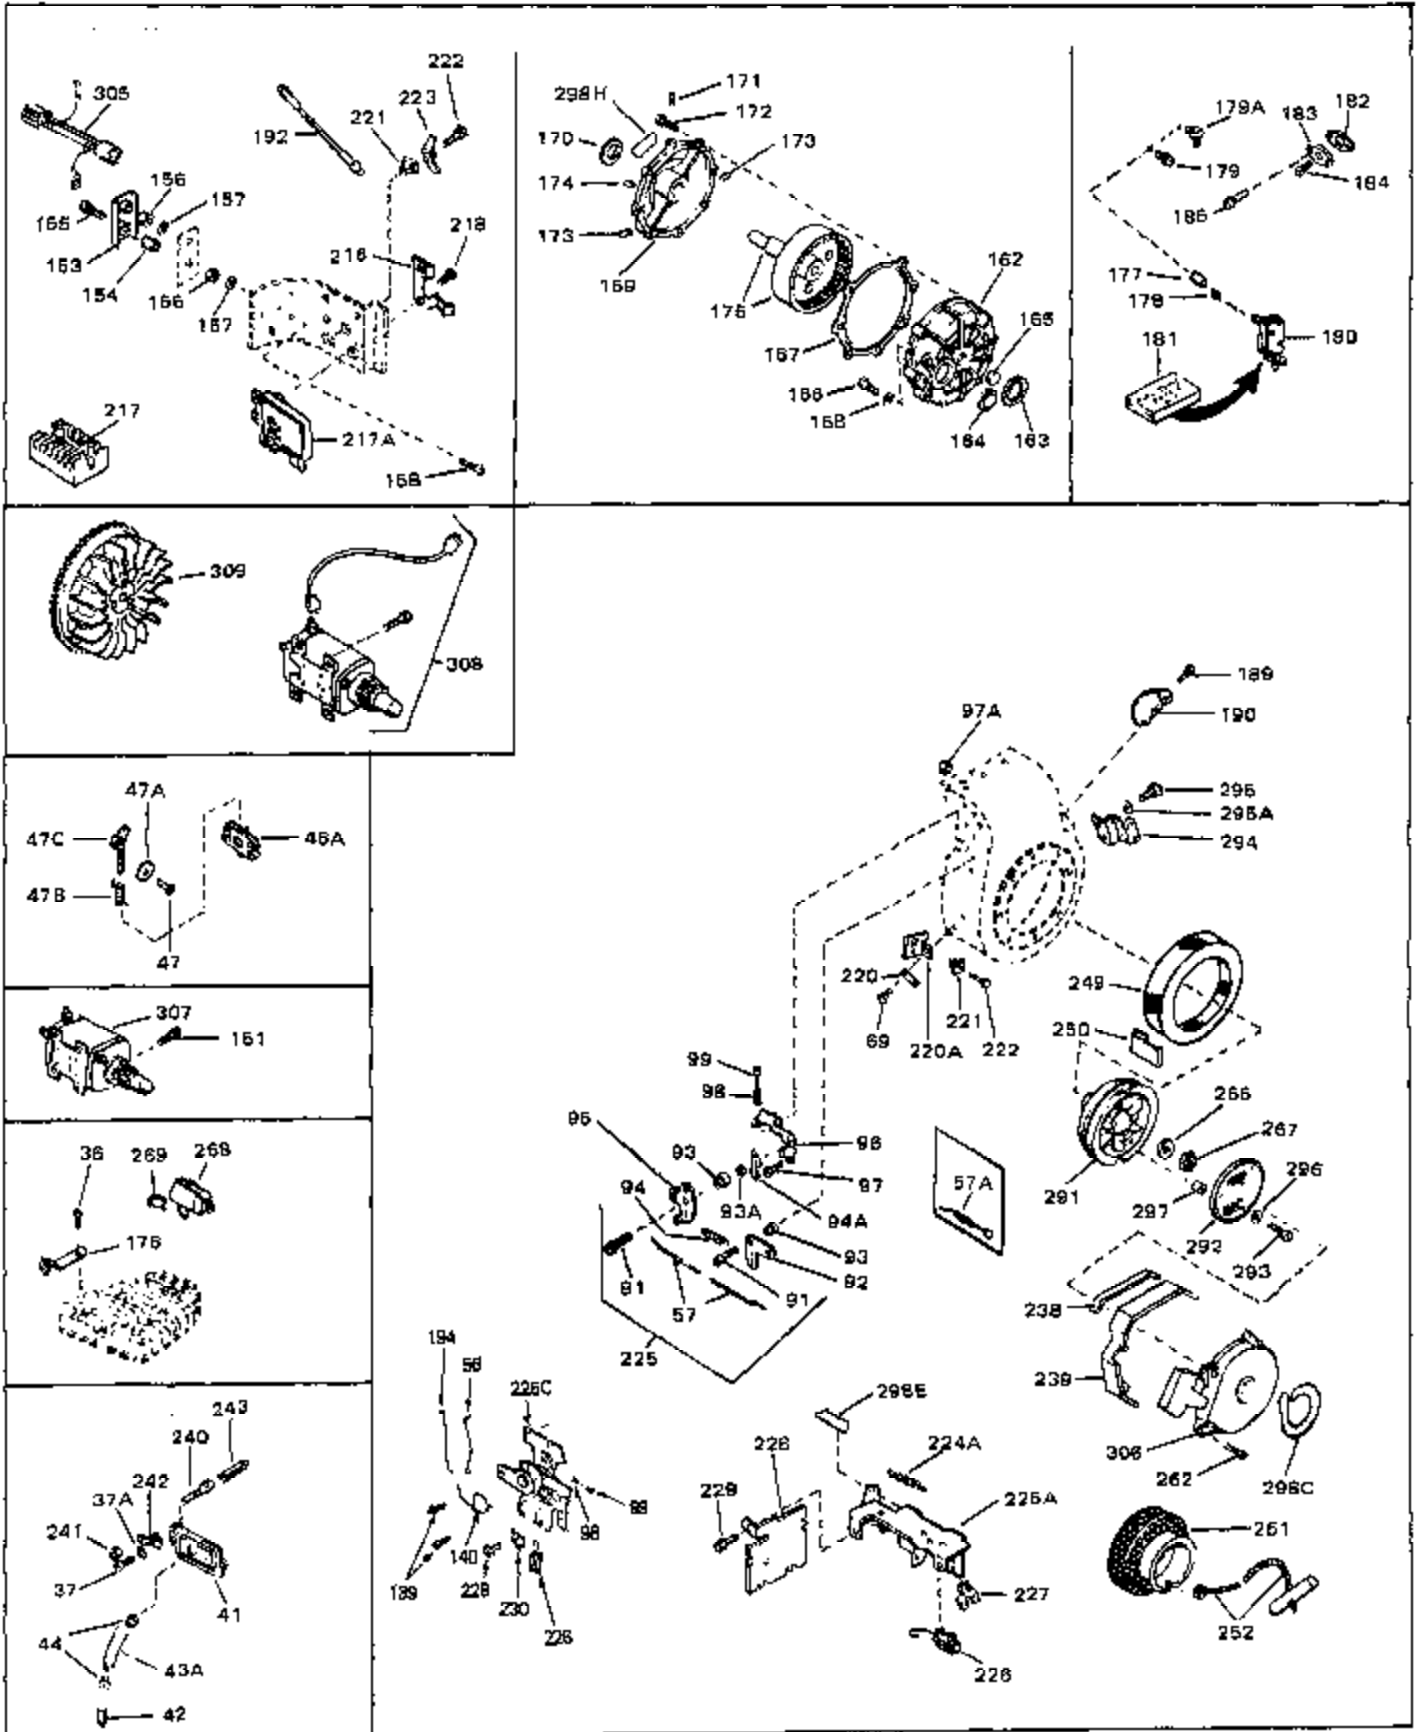

Ref #	Part Number	Qty	Description
36	650694A	0	Screw, Hex flange hd., 5/16-18 x 2
36	650695A	0	Screw, Hex flange hd., 5/16-18 x 2-1/4
36	650697A	0	Screw, Hex flange hd., 5/16-18 x 2-1/2
37	650128	0	Screw
37	650597	0	Screw, Hex washer hd., 10-24 x 5/8
37A	27261	0	Washer, Flat
41	28425	0	Cover, Valve chamber
56	31710	0	Link, Throttle
69	29747A	0	Screw
98	32924	0	Spring, Compression
98	28569	0	Spring, Compression
98	31342	0	Spring, Compression
99	29500	0	Screw, Fil. hd. mach., Sems, 8-32 x 3/4
99	650549	0	Screw
99	650688	0	Screw, Hex hd., 10-32 x 1-5/16" (Drilled
182	32683	0	Gasket, Fuel pump
183	32955	0	Cover, Fuel pump pad
184	9556	0	Plug, Oil drain (Sq. hd. pipe, 1/8-27)
185	30688	0	Screw, Hex hd. Sems, 1/4-20 x 1/2
225	730152	0	Control Assy., Speed
226	610973	0	Terminal Assy.
227	33177	0	Terminal
229	28942	0	Screw
230	27793	0	Clip, Conduit
251	28301	0	Pulley, Starter
252	590343	0	Rope & Handle Assy., Starter
266	650815	0	Washer, Belleville
267	8115	0	Nut, Hex
305	33018	0	Harness, Adapter
308	32386	0	Starter Motor Kit (110-120 Volt)
308	32901	0	Starter Motor Kit (110-120 Volt)
308	33328	0	Starter Motor Kit (110-120 Volt)
308	33328A	0	Starter Motor Kit (110-120 Volt)
308	33518	0	Starter Motor Kit (110-120 Volt)
308	33518A	0	Starter Motor Kit (110-120 Volt)
308	33518B	0	Starter Motor Kit (110-120 Volt)
309	30811A	0	Flywheel