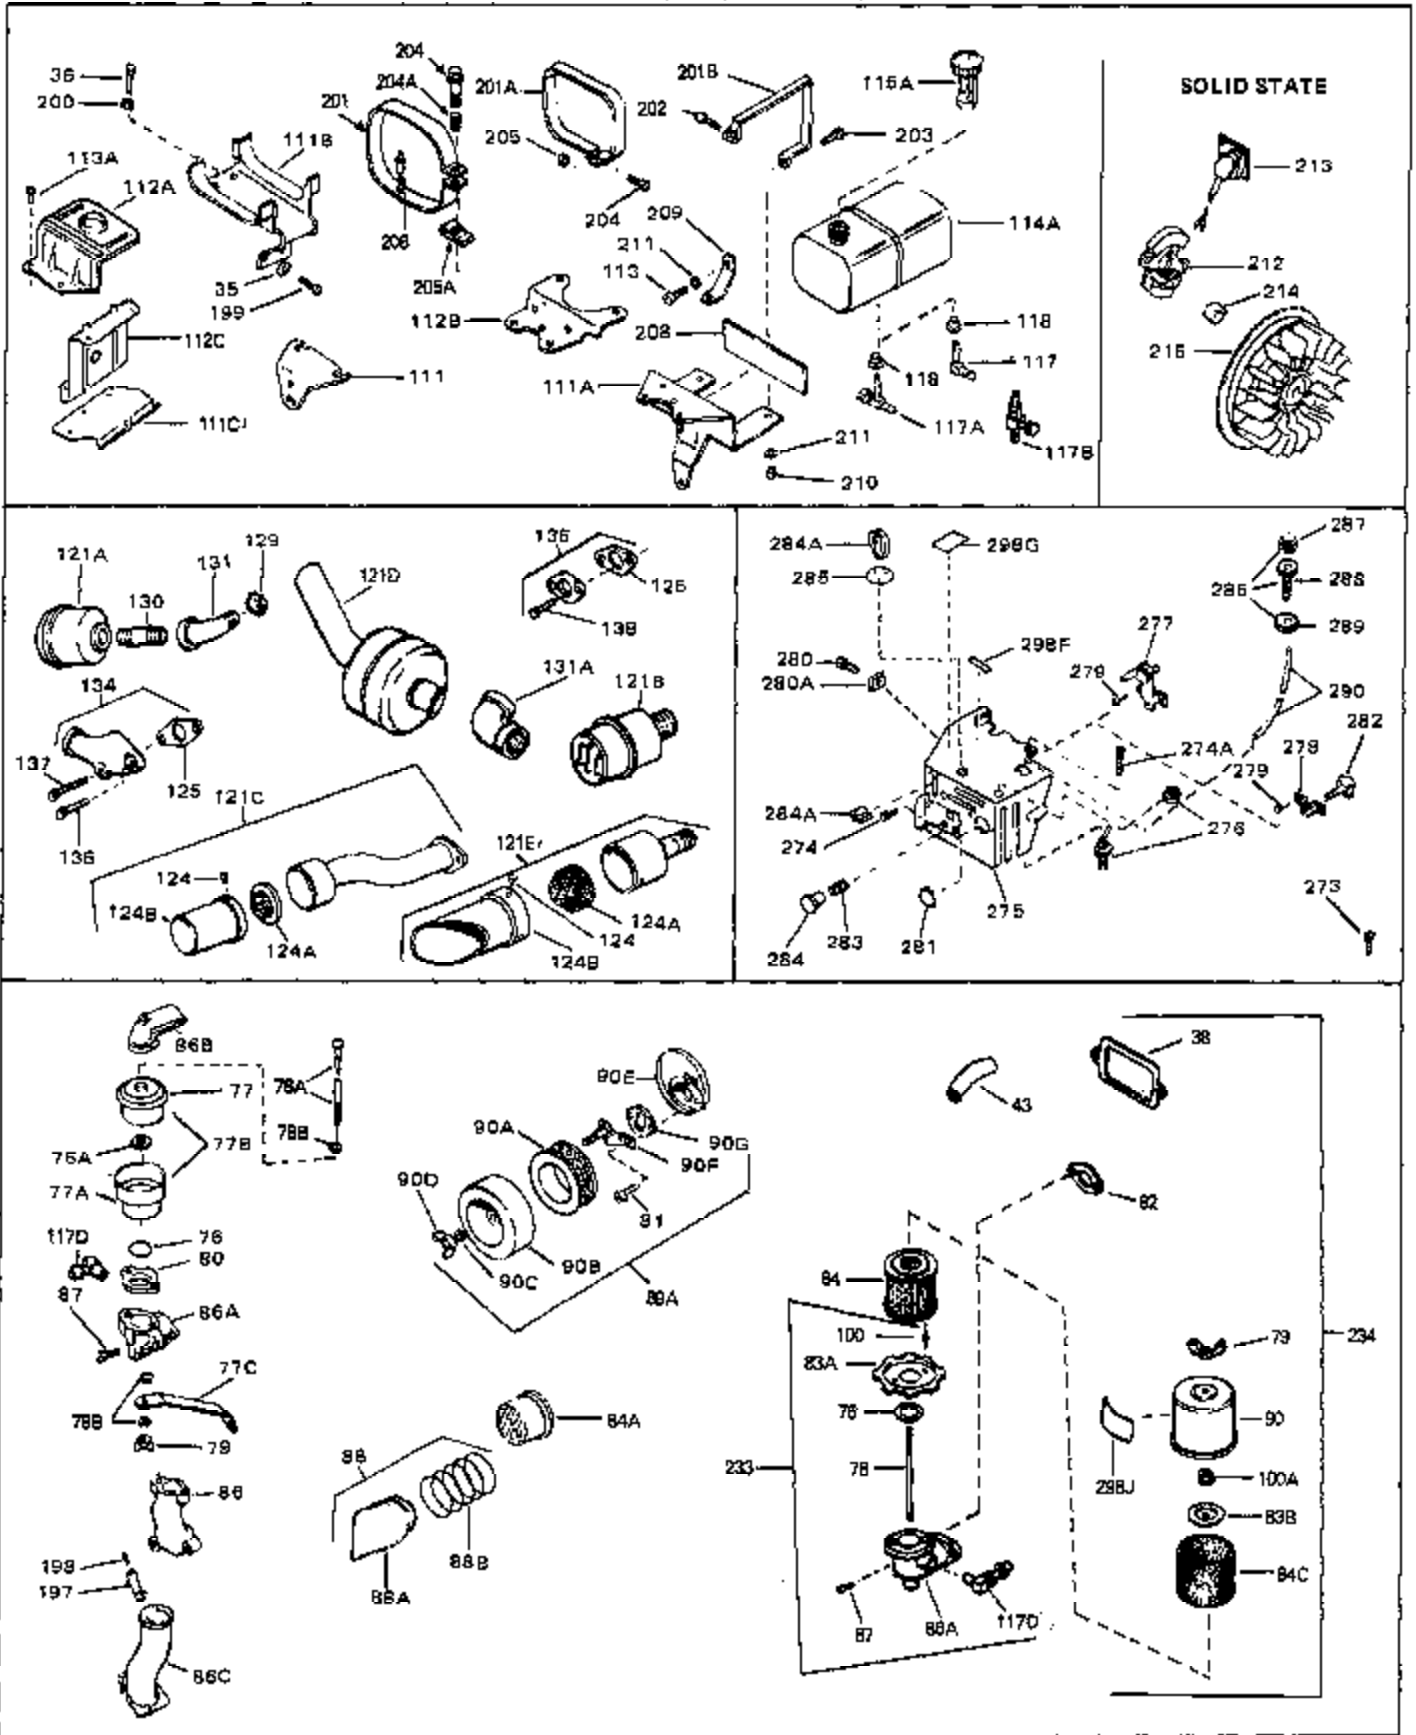

Ref #	Part Number	Qty	Description
35	26073	0	Washer, Connecting rod bolt
35	650570	0	Washer, Flat
35	650691	0	Washer, Flat
36	650694A	0	Screw, Hex flange hd., 5/16-18 x 2
36	650695A	0	Screw, Hex flange hd., 5/16-18 x 2-1/4
36	650697A	0	Screw, Hex flange hd., 5/16-18 x 2-1/2
38	27896	0	Gasket, Breather cover
43	27627	0	Tube, Breather
81	28820	0	Screw
81	30196	0	Screw
81	650521	0	Screw
82	27272	0	Gasket, Air cleaner
84A	31700	0	Element, Air cleaner
86A	34697	0	Elbow, Air cleaner
89A	730128	0	Cleaner Assy., Air
111A	33353	0	Bracket, Lower fuel tank
112A	33352A	0	Bracket, Upper fuel tank
113	650561	0	Screw
113A	650273	0	Screw
117A	33351	0	Valve, Fuel shut-off
117B	33053	0	Valve, Fuel strainer & shut-off
118	33679	0	Bushing, Fuel fitting
121A	29633	0	Muffler
121E	391026	0	Muffler
124A	33171	0	Screen, Muffler
124B	33185	0	Cover & Tube, Muffler
124	650578	0	Screw
125	27930	0	Gasket, Exhaust
129	32862	0	Nut, Conduit (1/4" thick)
130	30244	0	Nipple, Exhaust pipe (2-1/2")
134	31288	0	Muffler Adapter Kit
135	730130	0	Muffler Adapter Kit
136	6021A	0	Screw, Hex flange hd., 5/16-18 x 1-1/2
137	650697A	0	Screw, Hex flange hd., 5/16-18 x 2-1/2
138	30196	0	Screw
233	34819	0	Elbow Assy., Air cleaner
234	730561	0	Air Cleaner Kit, Dual Element upright,
273	650687	0	Screw, Pan hd. self-tap, 10-32 x 5/16