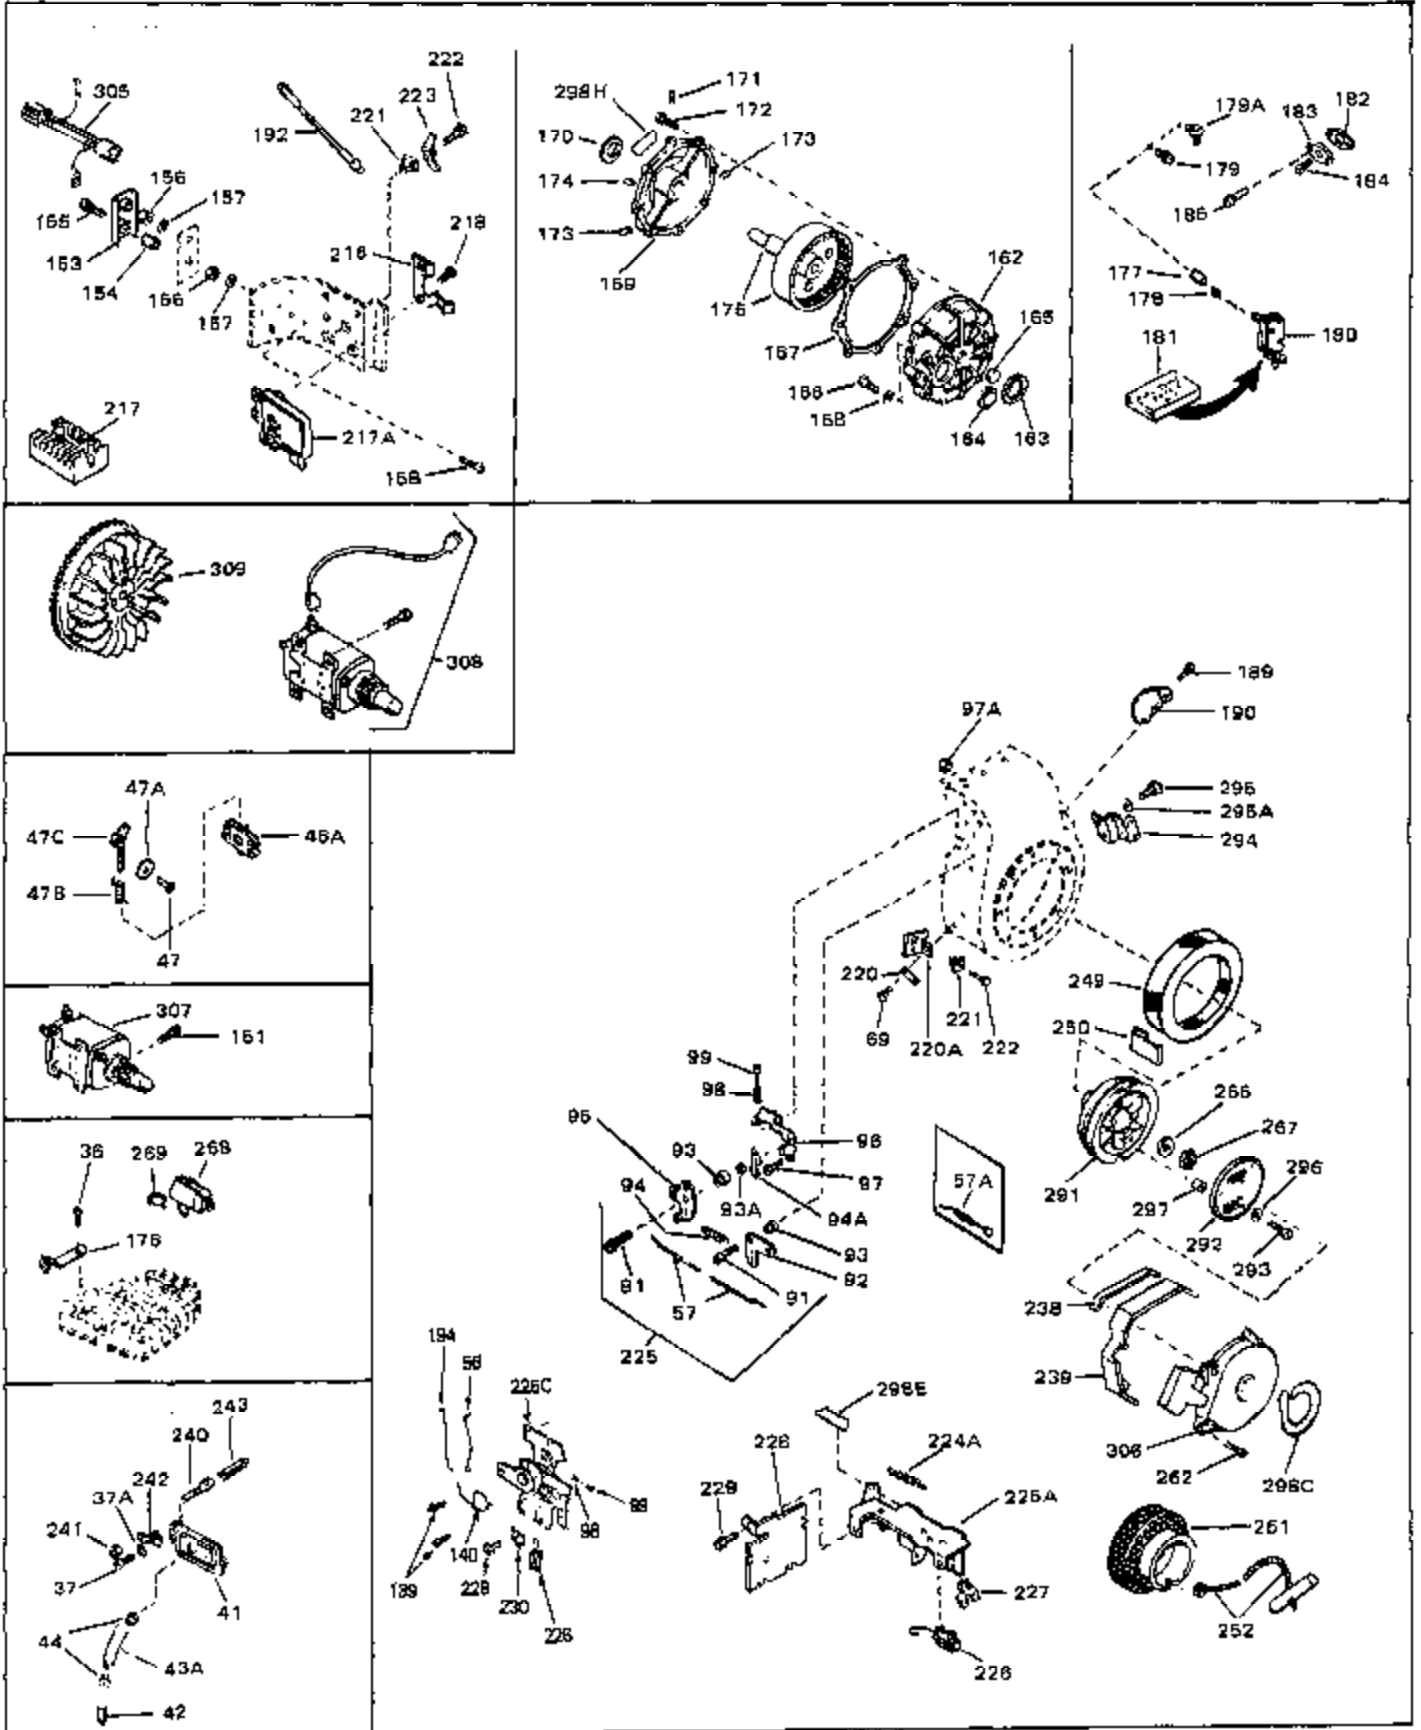

Ref #	Part Number	Qty	Description
36	650694A	0	Screw, Hex flange hd., 5/16-18 x 2
36	650695A	0	Screw, Hex flange hd., 5/16-18 x 2-1/4
36	650697A	0	Screw, Hex flange hd., 5/16-18 x 2-1/2
37	650128	0	Screw
37	650597	0	Screw, Hex washer hd., 10-24 x 5/8
37A	27261	0	Washer, Flat
41	28425	0	Cover, Valve chamber
56	31710	0	Link, Throttle
69	29747A	0	Screw
98	32924	0	Spring, Compression
98	28569	0	Spring, Compression
98	31342	0	Spring, Compression
99	29500	0	Screw, Fil. hd. mach., Sems, 8-32 x 3/4
99	650549	0	Screw
99	650688	0	Screw, Hex hd., 10-32 x 1-5/16" (Drilled
182	32683	0	Gasket, Fuel pump
183	32955	0	Cover, Fuel pump pad
184	9556	0	Plug, Oil drain (Sq. hd. pipe, 1/8-27)
185	30688	0	Screw, Hex hd. Sems, 1/4-20 x 1/2
225	730152	0	Control Assy., Speed
226	610973	0	Terminal Assy.
227	33177	0	Terminal
229	28942	0	Screw
230	27793	0	Clip, Conduit
251	28301	0	Pulley, Starter
252	590343	0	Rope & Handle Assy., Starter
266	650815	0	Washer, Belleville
267	8115	0	Nut, Hex
305	33018	0	Harness, Adapter
308	32386	0	Starter Motor Kit (110-120 Volt)
308	32901	0	Starter Motor Kit (110-120 Volt)
308	33328	0	Starter Motor Kit (110-120 Volt)
308	33328A	0	Starter Motor Kit (110-120 Volt)
308	33518	0	Starter Motor Kit (110-120 Volt)
308	33518A	0	Starter Motor Kit (110-120 Volt)
308	33518B	0	Starter Motor Kit (110-120 Volt)
309	30811A	0	Flywheel