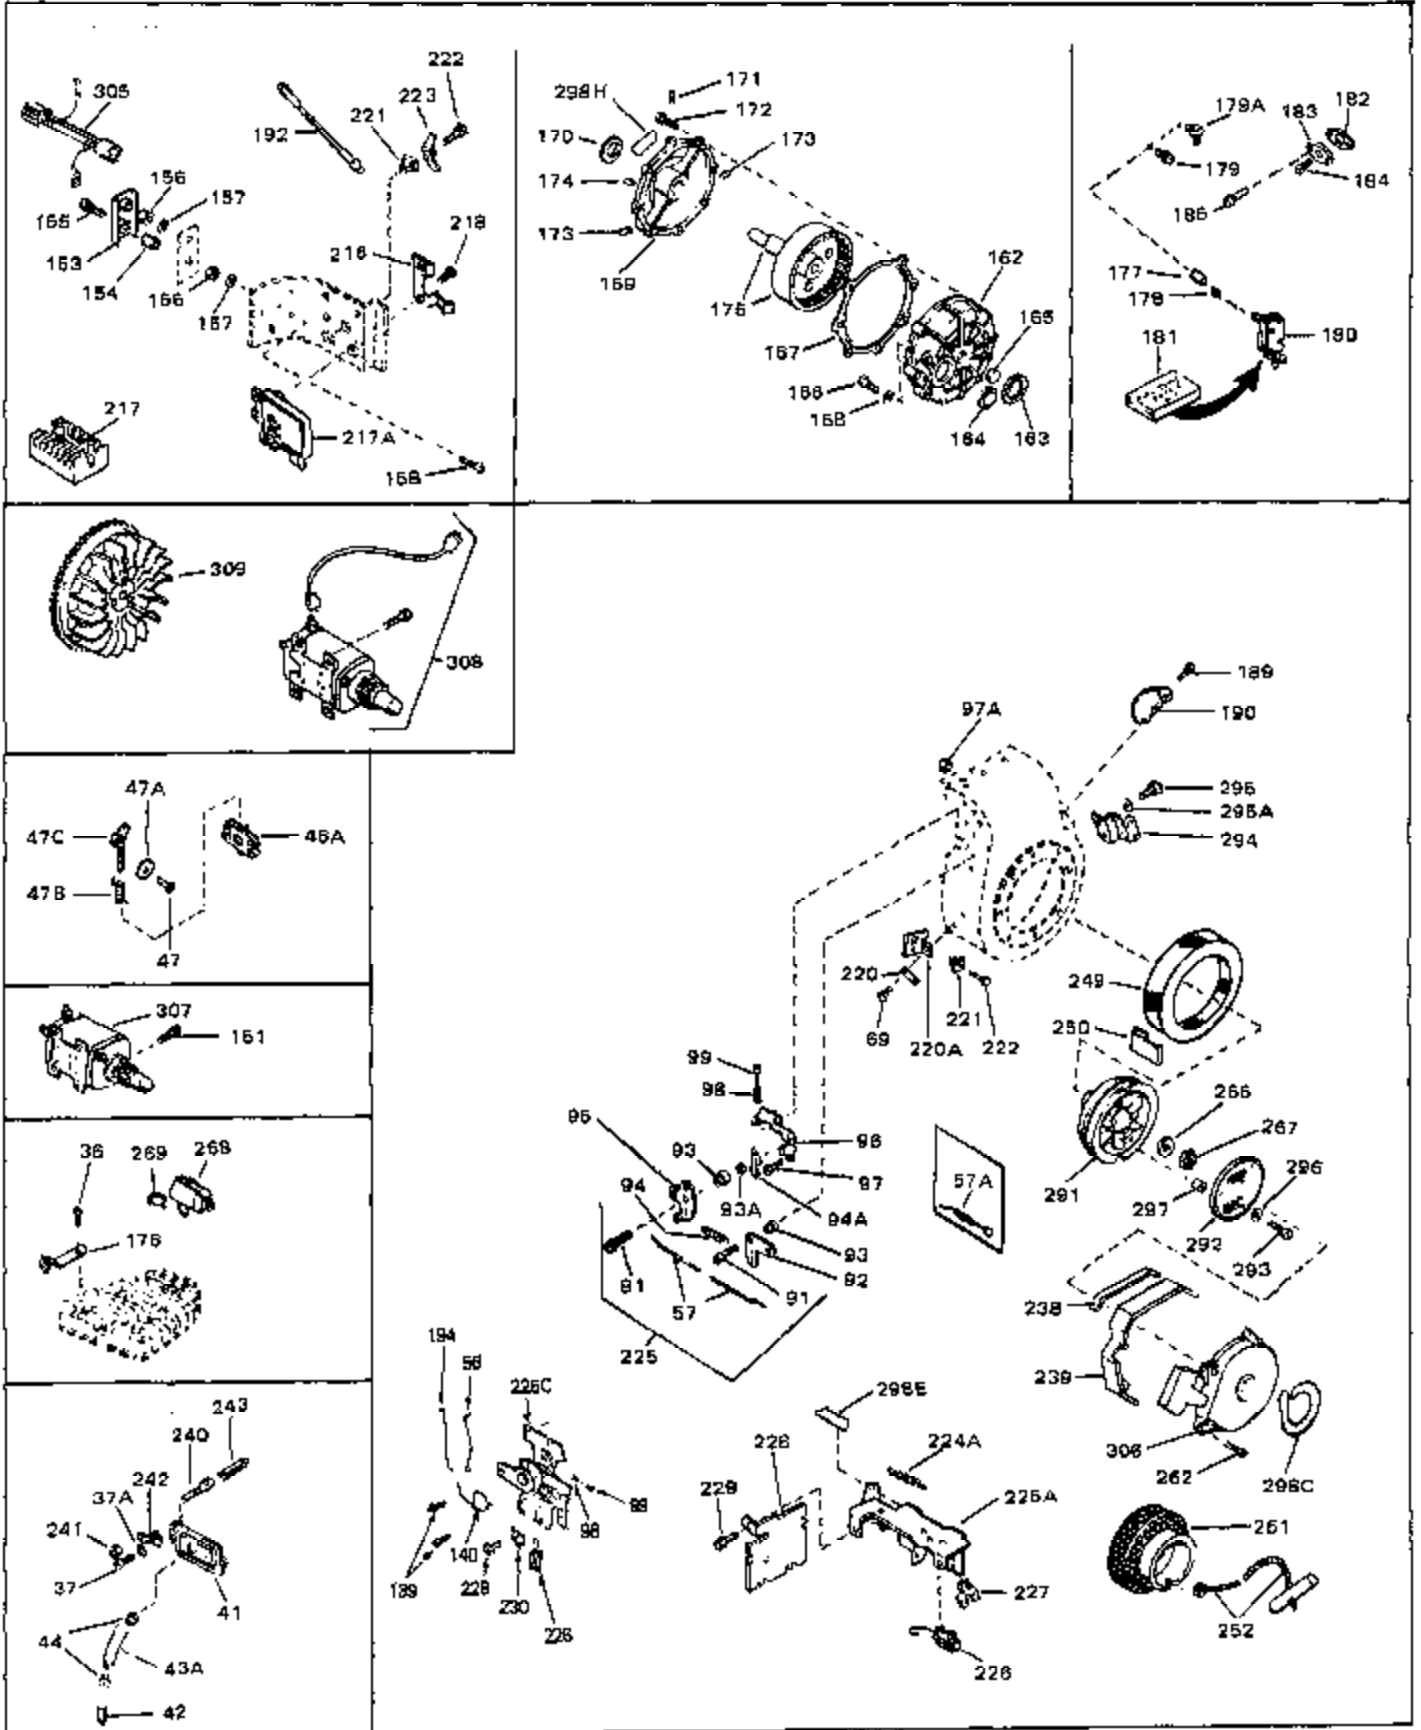

Ref #	Part Number	Qty	Description
36	650694A	0	Screw, Hex flange hd., 5/16-18 x 2
36	650695A	0	Screw, Hex flange hd., 5/16-18 x 2-1/4
36	650697A	0	Screw, Hex flange hd., 5/16-18 x 2-1/2
37	650128	0	Screw
37	650597	0	Screw, Hex washer hd., 10-24 x 5/8
37A	27261	0	Washer, Flat
41	28425	0	Cover, Valve chamber
56	30824	0	Link, Throttle
69	29747A	0	Screw
98	28569	0	Spring, Compression
98	31342	0	Spring, Compression
98	32924	0	Spring, Compression
99	29500	0	Screw, Fil. hd. mach., Sems, 8-32 x 3/4
99	650549	0	Screw
99	650688	0	Screw, Hex hd., 10-32 x 1-5/16" (Drilled
182	32683	0	Gasket, Fuel pump
183	32955	0	Cover, Fuel pump pad
184	9556	0	Plug, Oil drain (Sq. hd. pipe, 1/8-27)
185	30688	0	Screw, Hex hd. Sems, 1/4-20 x 1/2
224A	30826	0	Spring, Extension
225	730152	0	Control Assy., Speed
225A	33110A	0	Control Assy., Speed (Remote)
226	610973	0	Terminal Assy.
227	33177	0	Terminal
228	30820	0	Baffle, Heat
229	28942	0	Screw
230	27793	0	Clip, Conduit
266	650815	0	Washer, Belleville
267	8115	0	Nut, Hex
291	31753	0	Pulley, Rope starter
292	31756	0	Screen, Air
293	650597	0	Screw, Hex washer hd., 10-24 x 5/8
294	31755	0	Bracket, Guard
295	28942	0	Screw
297	31880	0	Spacer, Screen
298C	32187	0	Decal, Super-start
305	33018	0	Harness, Adapter
308	32386	0	Starter Motor Kit (110-120 Volt)
308	32901	0	Starter Motor Kit (110-120 Volt)
308	33328	0	Starter Motor Kit (110-120 Volt)
308	33328A	0	Starter Motor Kit (110-120 Volt)
308	33518	0	Starter Motor Kit (110-120 Volt)
308	33518A	0	Starter Motor Kit (110-120 Volt)
308	33518B	0	Starter Motor Kit (110-120 Volt)
309	30811A	0	Flywheel