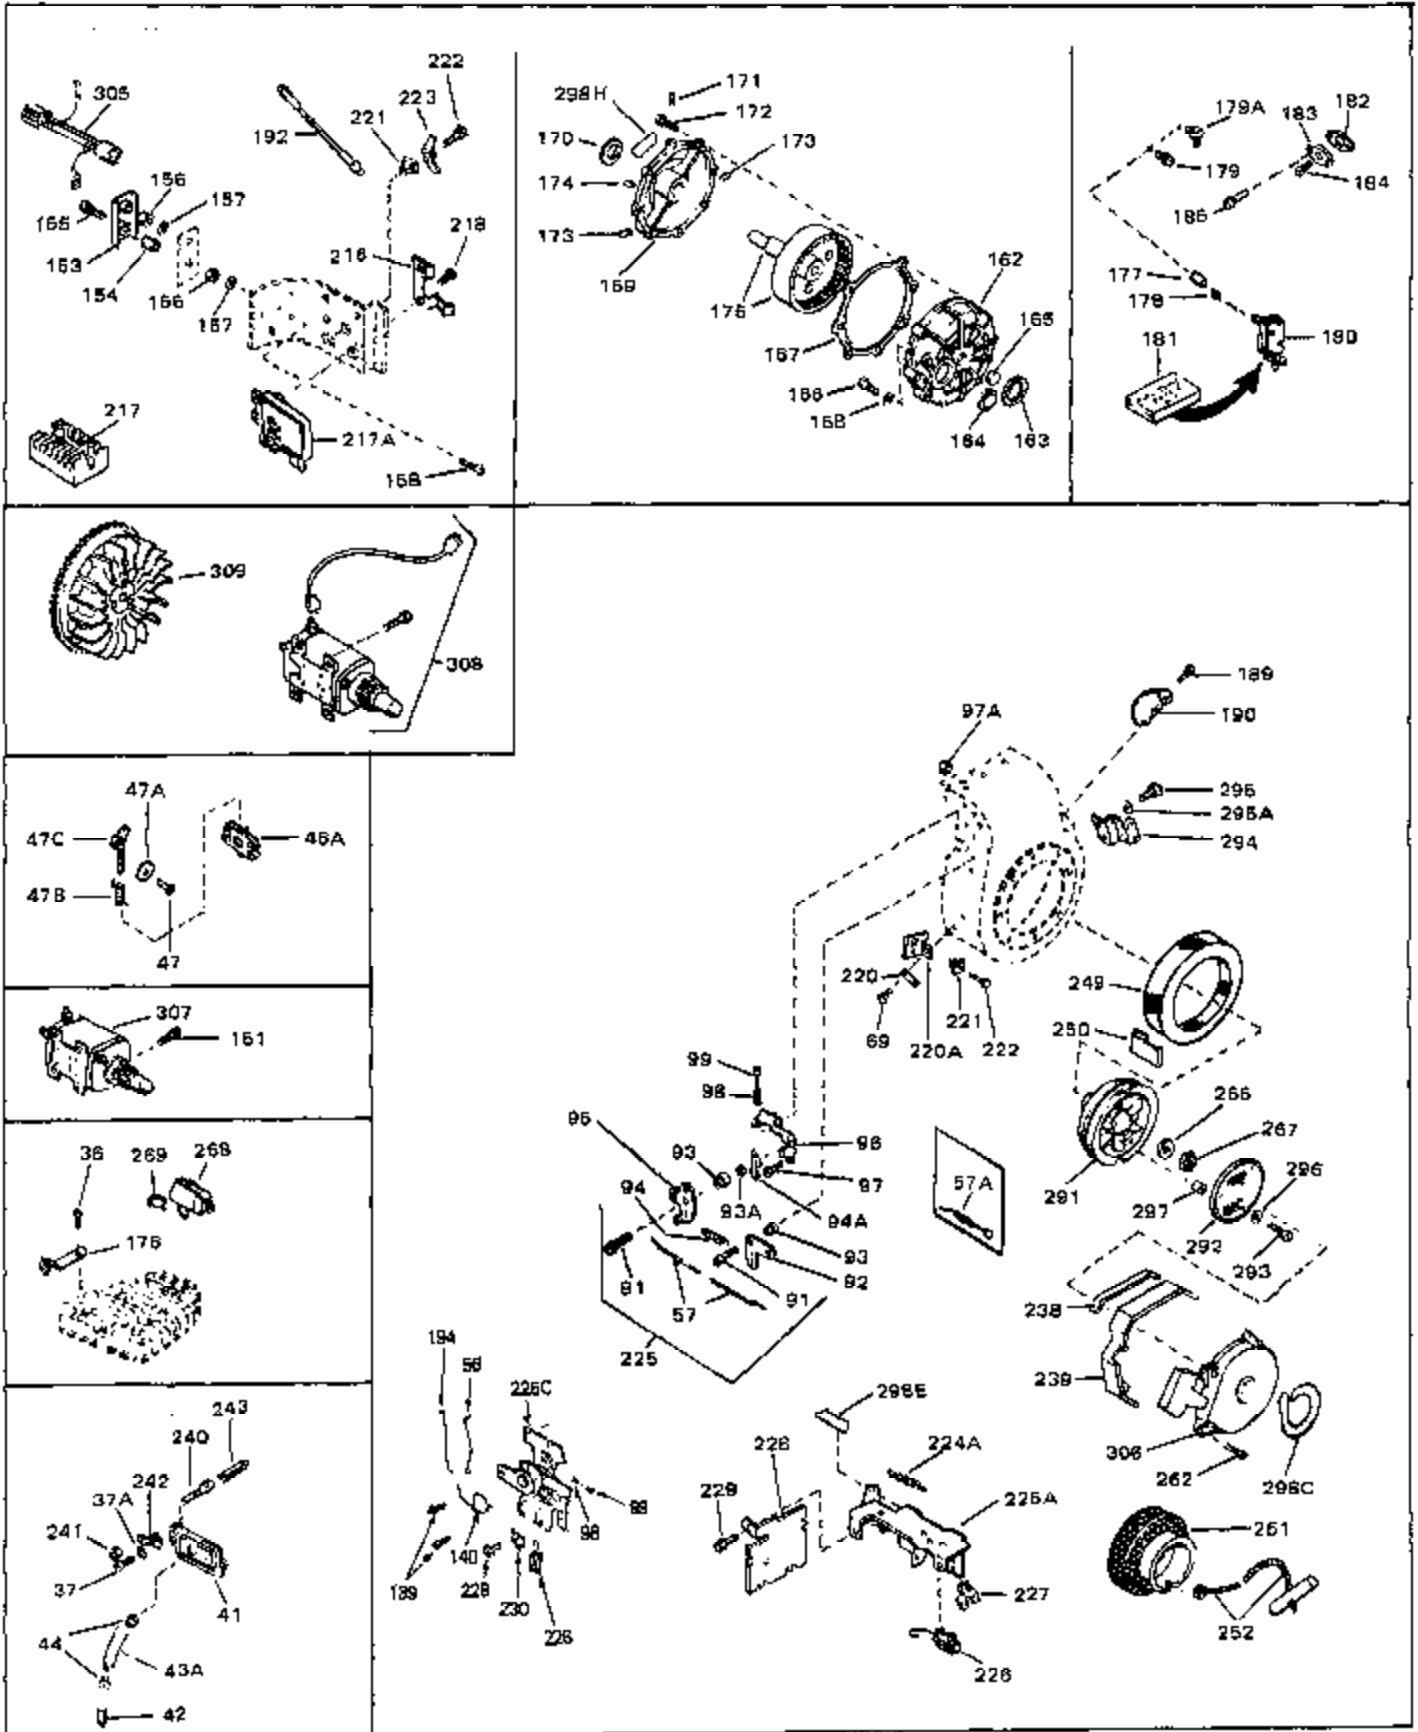

Ref #	Part Number	Qty	Description
36	650694A	0	Screw, Hex flange hd., 5/16-18 x 2
36	650695A	0	Screw, Hex flange hd., 5/16-18 x 2-1/4
36	650697A	0	Screw, Hex flange hd., 5/16-18 x 2-1/2
37	650128	0	Screw
37	650597	0	Screw, Hex washer hd., 10-24 x 5/8
37A	27261	0	Washer, Flat
41	28425	0	Cover, Valve chamber
56	31710	0	Link, Throttle
69	29747A	0	Screw
98	31342	0	Spring, Compression
98	32924	0	Spring, Compression
98	28569	0	Spring, Compression
99	29500	0	Screw, Fil. hd. mach., Sems, 8-32 x 3/4
99	650549	0	Screw
99	650688	0	Screw, Hex hd., 10-32 x 1-5/16" (Drilled
179A	28566	0	Fitting, Fuel
179	33229	0	Fitting, Pipe
180	32959	0	Pump, impulse fuel
181	33010	0	Repair Kit, Impulse fuel pump
182	32683	0	Gasket, Fuel pump
183	32955	0	Cover, Fuel pump pad
184	9556	0	Plug, Oil drain (Sq. hd. pipe, 1/8-27)
185	30688	0	Screw, Hex hd. Sems, 1/4-20 x 1/2
221	28545	0	Grommet, Plastic
222	650643	0	Screw
223	33356	0	Terminal, Ground
225	730152	0	Control Assy., Speed
227	33177	0	Terminal
240	30845A	0	Bolt, Governor adjusting
241	33450	0	Nut, Lock
243	30886A	0	Spring, Governor bolt
251	28301	0	Pulley, Starter
252	590343	0	Rope & Handle Assy., Starter
266	650815	0	Washer, Belleville
267	8115	0	Nut, Hex
305	33018	0	Harness, Adapter
308	32386	0	Starter Motor Kit (110-120 Volt)
308	32901	0	Starter Motor Kit (110-120 Volt)
308	33328	0	Starter Motor Kit (110-120 Volt)
308	33328A	0	Starter Motor Kit (110-120 Volt)
308	33518	0	Starter Motor Kit (110-120 Volt)
308	33518A	0	Starter Motor Kit (110-120 Volt)
308	33518B	0	Starter Motor Kit (110-120 Volt)
309	30811A	0	Flywheel