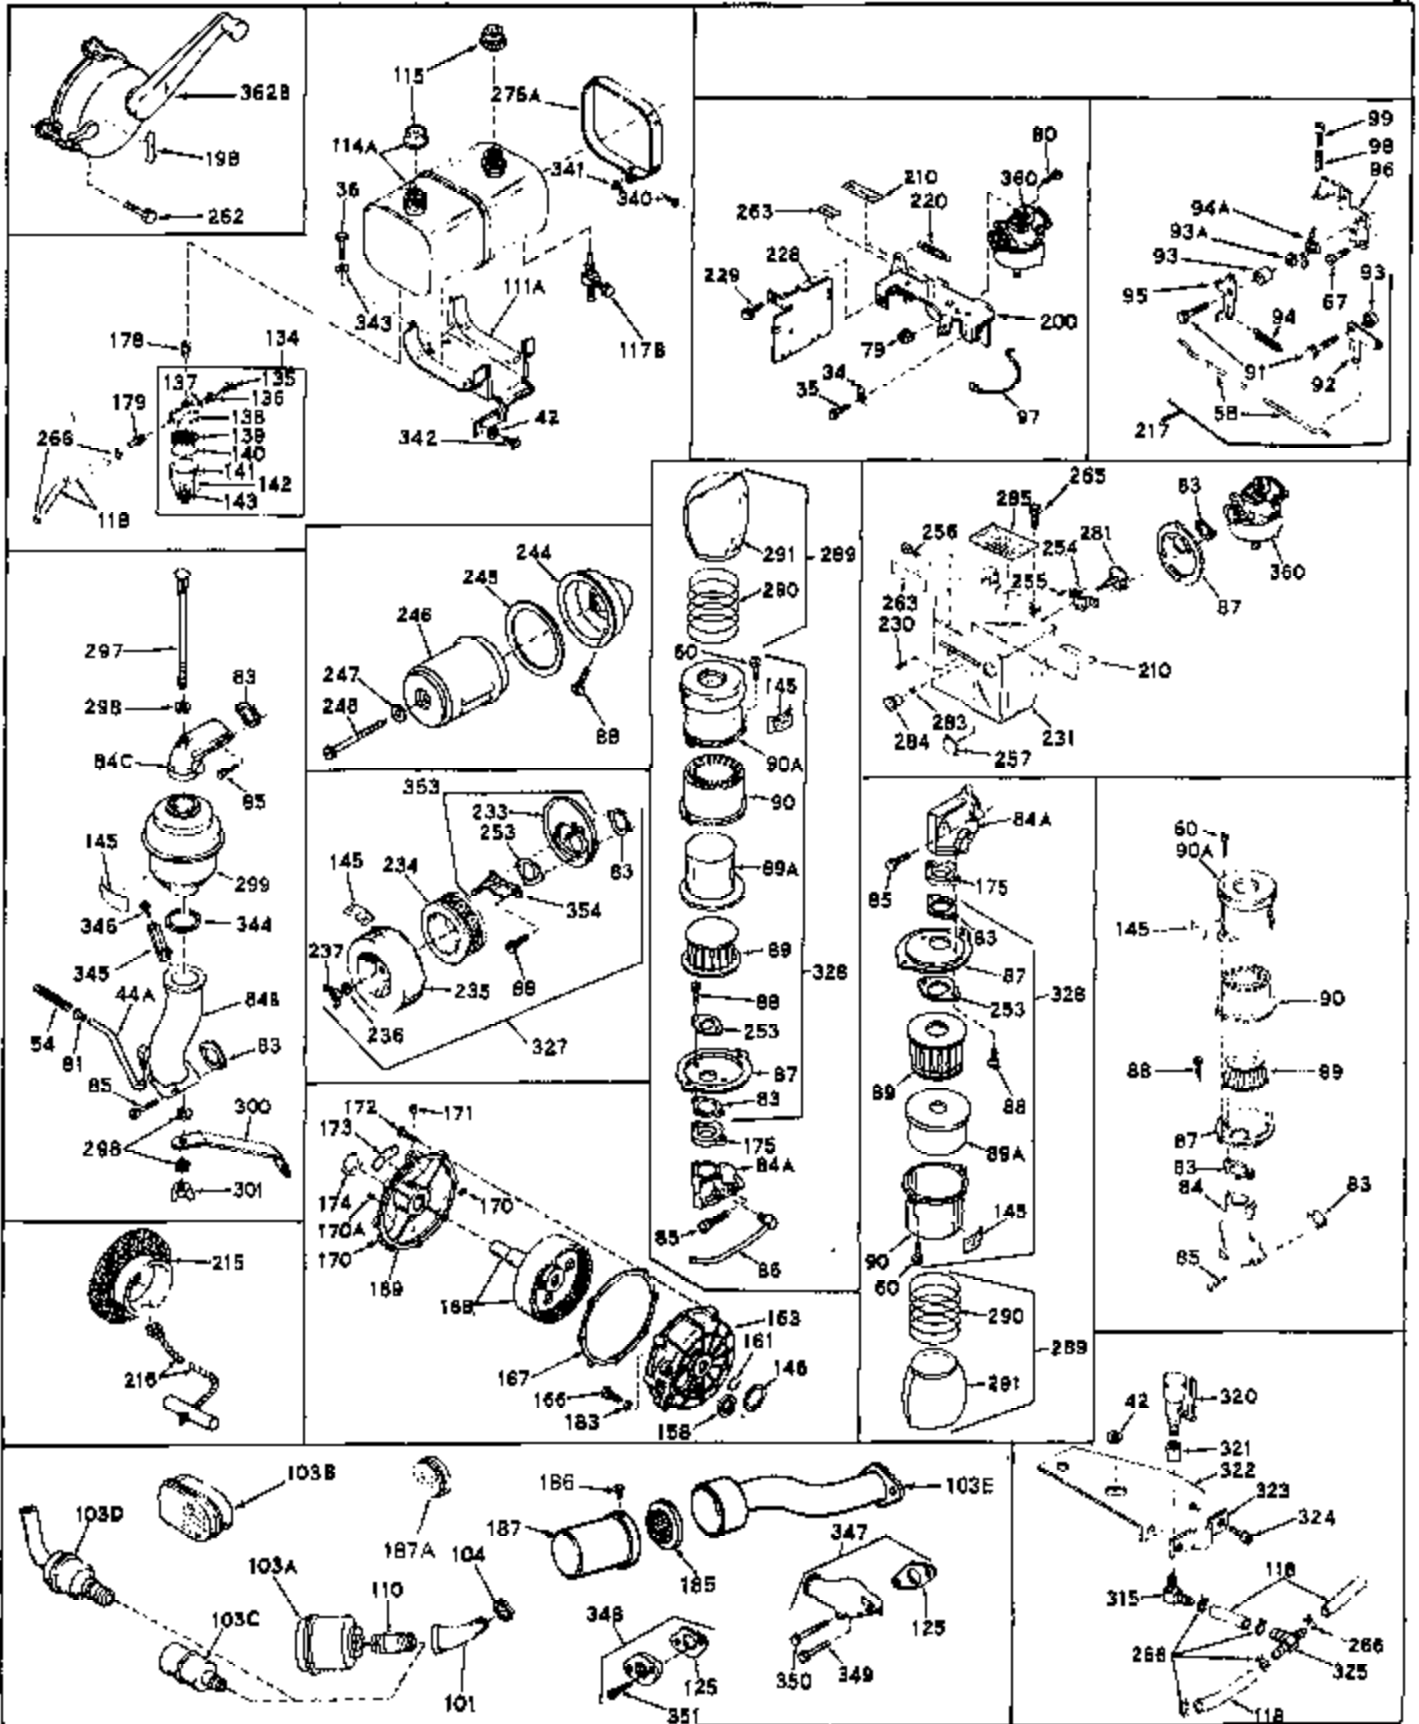

Ref #	Part Number	Qty	Description
34	27793	0	Clip, Conduit
35	28942	0	Screw
36	650694	0	Screw, Hex hd. cap, 5/16-18 x 2
36	650695	0	Screw, Hex hd. cap, 5/16-18 x 2-1/4 (Grade 8)
36	650697	0	Screw, Hex hd. cap, 5/16-18 x 2-1/2
42	26073	0	Washer, Connecting rod bolt
54	28819	0	Spring, Fuel line
54	31778	0	Spring, Coil
60	650152	0	Screw
67	650399	0	Screw, Phil. fil. hd. Sems, 10-32 x 5/8
79	29752	0	Nut
80	650572	0	Screw
83	27272	0	Gasket, Air cleaner
85	29786	0	Screw
85	650163	0	Screw, Fil. hd. Sems, 10-32 x 7/8
85	650416	0	Screw, Rd. hd. Sems, 10-32 x 1
85	650605	0	Screw
87	31691	0	Bracket, Air cleaner
88	28820	0	Screw
88	650399	0	Screw, Phil. fil. hd. Sems, 10-32 x 5/8
88	650521	0	Screw
89A	31700	0	Element, Air cleaner
90	31692	0	Body, Air cleaner
91	30312	0	Screw, Hex washer hd. Sems, 10-32 x 1/2
98	28569	0	Spring, Compression
98	32924	0	Spring, Compression
99	29500	0	Screw, Fil. hd. mach., Sems, 8-32 x 3/4
99	650223	0	Screw, Fil. slotted hd. Sems, 8-32 x 5/8
99	650688	0	Screw, Hex hd., 10-32 x 1-5/16" (Drilled)
101	30209	0	Elbow, Exhaust (45°)
103A	29633	0	Muffler
104	28443	0	Nut, Conduit (1/8" thick)
104	32862	0	Nut, Conduit (1/4" thick)
110	30244	0	Nipple, Exhaust pipe (2-1/2")
115	32387A	0	Cap, Fuel filler (Charcoal Plastic) (Spurt)
115	33032	0	Cap, Fuel filler (Red Plastic) (Spurt)
118	29774	0	Line, Fuel (Braided 8.25")
118	30705	0	Line, Fuel (Braided 16")
118	30962	0	Line, Fuel (Braided 32")
125	27930	0	Gasket, Exhaust
145	31871	0	Decal, Air cleaner
146	28451	0	Gasket, Housing
171	24590	0	Plug, Pipe
215	28301	0	Pulley, Starter
216	590343	0	Rope & Handle Assy., Starter
228	30820	0	Baffle, Heat
229	28942	0	Screw
230	650257	0	Screw, Pan hd. Sems, 8-32 x 5/16
253	30767	0	Spacer, Air cleaner
255	28820	0	Screw
256	650760	0	Screw
257	31291	0	Plug, Cover
262	29716	0	Screw
265	650701	0	Screw, Hex washer hd. shakeproof,
266	26460	0	Clamp, Fuel line
289	730512	0	Kit, Pre-cleaner
290	31667	0	Spring, Pre-cleaner bag
291	31668	0	Bag, Pre-cleaner