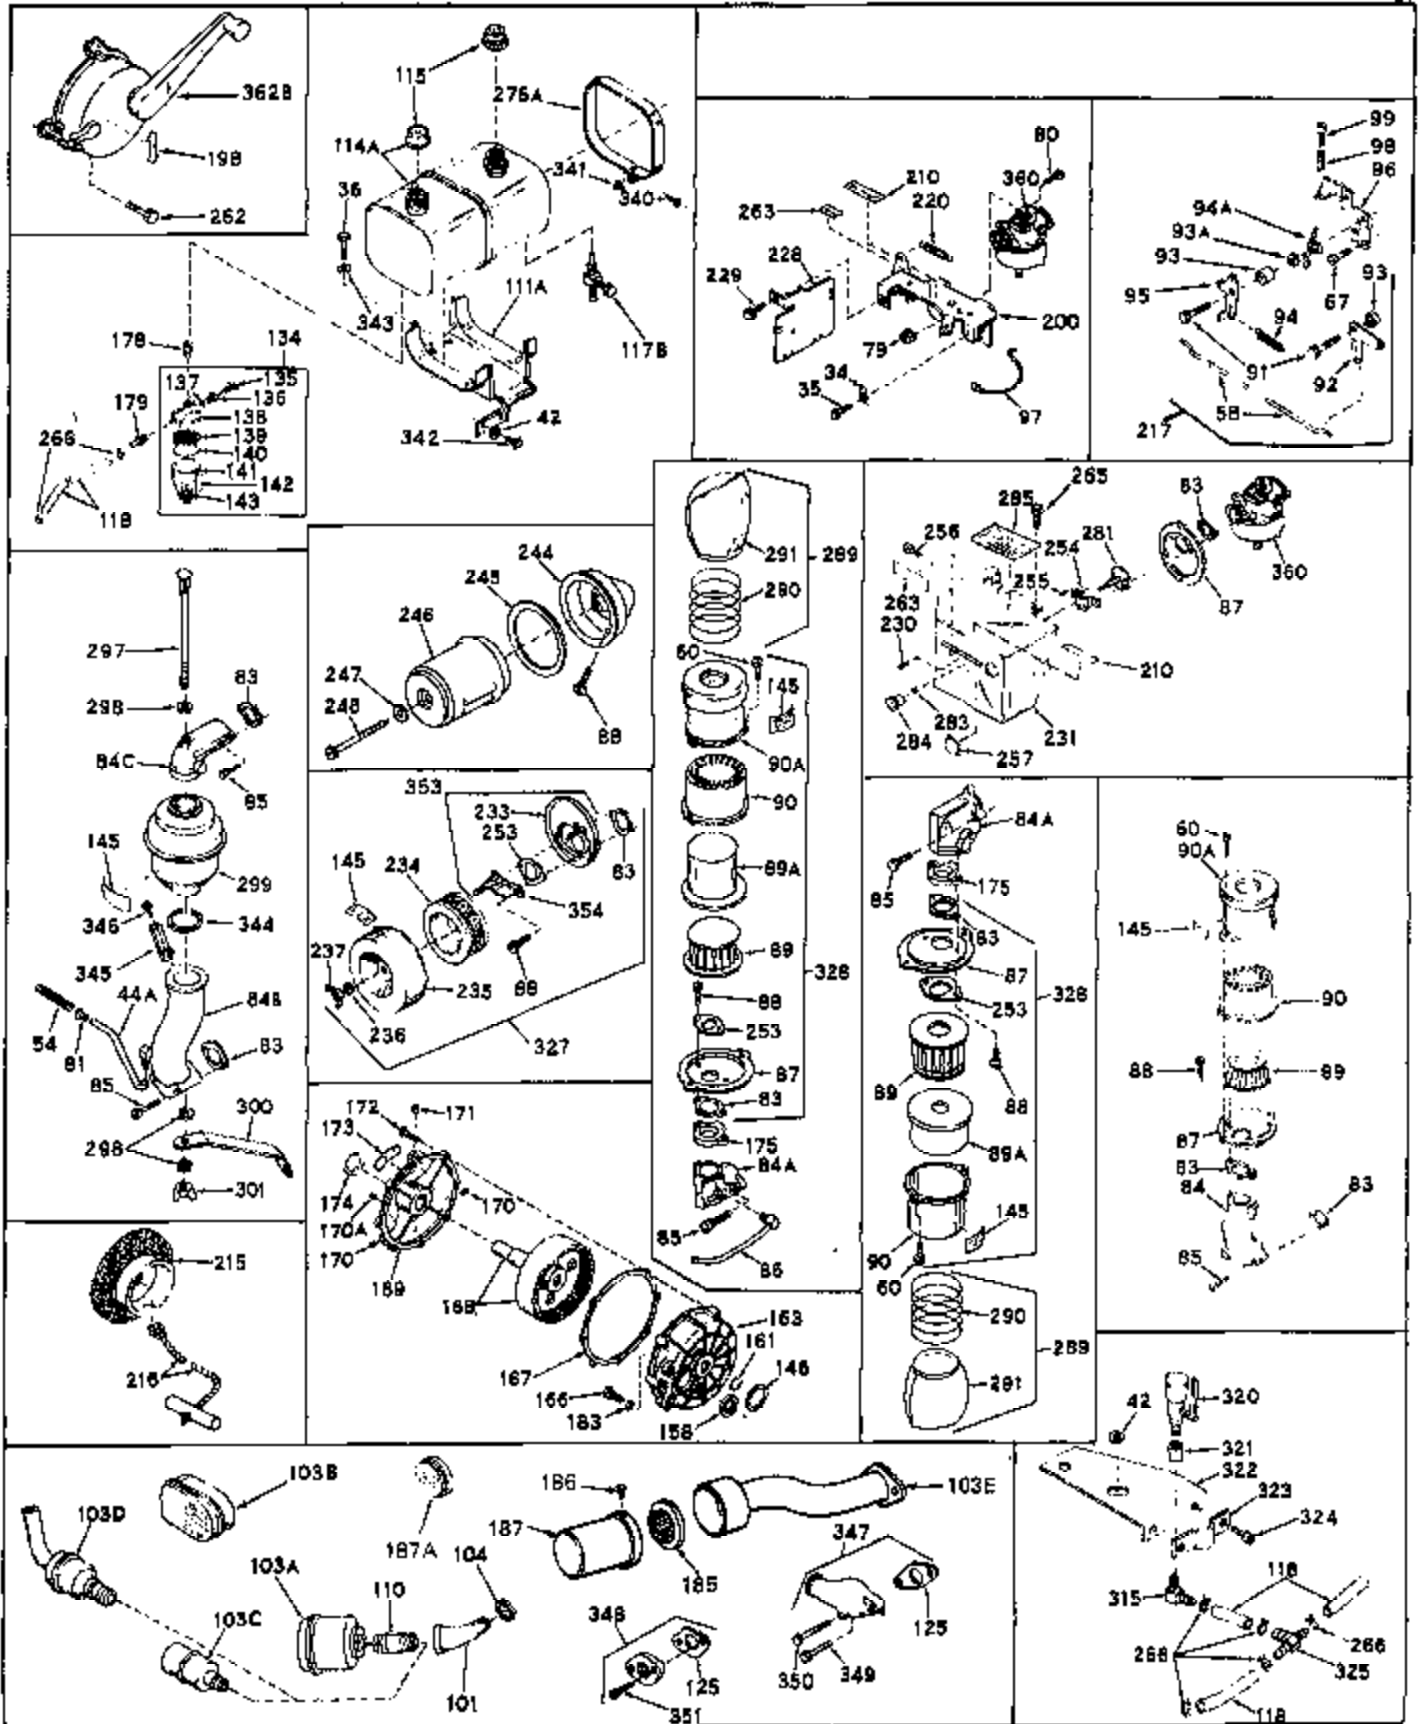

Ref #	Part Number	Qty	Description
34	27793	0	Clip, Conduit
35	28942	0	Screw
36	650694	0	Screw, Hex hd. cap, 5/16-18 x 2
36	650695	0	Screw, Hex hd. cap, 5/16-18 x 2-1/4 (Grade 8)
36	650697	0	Screw, Hex hd. cap, 5/16-18 x 2-1/2
42	26073	0	Washer, Connecting rod bolt
54	28819	0	Spring, Fuel line
54	31778	0	Spring, Coil
60	650152	0	Screw
67	650399	0	Screw, Phil. fil. hd. Sems, 10-32 x 5/8
79	29752	0	Nut
80	650572	0	Screw
83	27272	0	Gasket, Air cleaner
85	29786	0	Screw
85	650163	0	Screw, Fil. hd. Sems, 10-32 x 7/8
85	650416	0	Screw, Rd. hd. Sems, 10-32 x 1
85	650605	0	Screw
88	650399	0	Screw, Phil. fil. hd. Sems, 10-32 x 5/8
88	650521	0	Screw
88	28820	0	Screw
91	30312	0	Screw, Hex washer hd. Sems, 10-32 x 1/2
97	30831	0	Wire, Ground (Female fitting both ends)
98	28569	0	Spring, Compression
98	32924	0	Spring, Compression
99	29500	0	Screw, Fil. hd. mach., Sems, 8-32 x 3/4
99	650223	0	Screw, Fil. slotted hd. Sems, 8-32 x 5/8
99	650688	0	Screw, Hex hd., 10-32 x 1-5/16" (Drilled)
103A	29633	0	Muffler
104	28443	0	Nut, Conduit (1/8" thick)
104	32862	0	Nut, Conduit (1/4" thick)
115	32387A	0	Cap, Fuel filler (Charcoal Plastic) (Spurt)
115	33032	0	Cap, Fuel filler (Red Plastic) (Spurt)
118	29774	0	Line, Fuel (Braided 8.25")
118	30705	0	Line, Fuel (Braided 16")
118	30962	0	Line, Fuel (Braided 32")
125	27930	0	Gasket, Exhaust
145	31871	0	Decal, Air cleaner
146	28451	0	Gasket, Housing
171	24590	0	Plug, Pipe
215	28301	0	Pulley, Starter
216	590343	0	Rope & Handle Assy., Starter
228	30820	0	Baffle, Heat
229	28942	0	Screw
230	650257	0	Screw, Pan hd. Sems, 8-32 x 5/16
234	30804	0	Element, Air cleaner
235	30805	0	Cover, Air cleaner
253	30767	0	Spacer, Air cleaner
255	28820	0	Screw
256	650760	0	Screw
257	31291	0	Plug, Cover
262	29716	0	Screw
265	650701	0	Screw, Hex washer hd. shakeproof,
266	26460	0	Clamp, Fuel line
289	730512	0	Kit, Pre-cleaner
290	31667	0	Spring, Pre-cleaner bag
291	31668	0	Bag, Pre-cleaner
327	730128	0	Cleaner Assy., Air
328	730127	0	Cleaner Assy., Air (Poly)