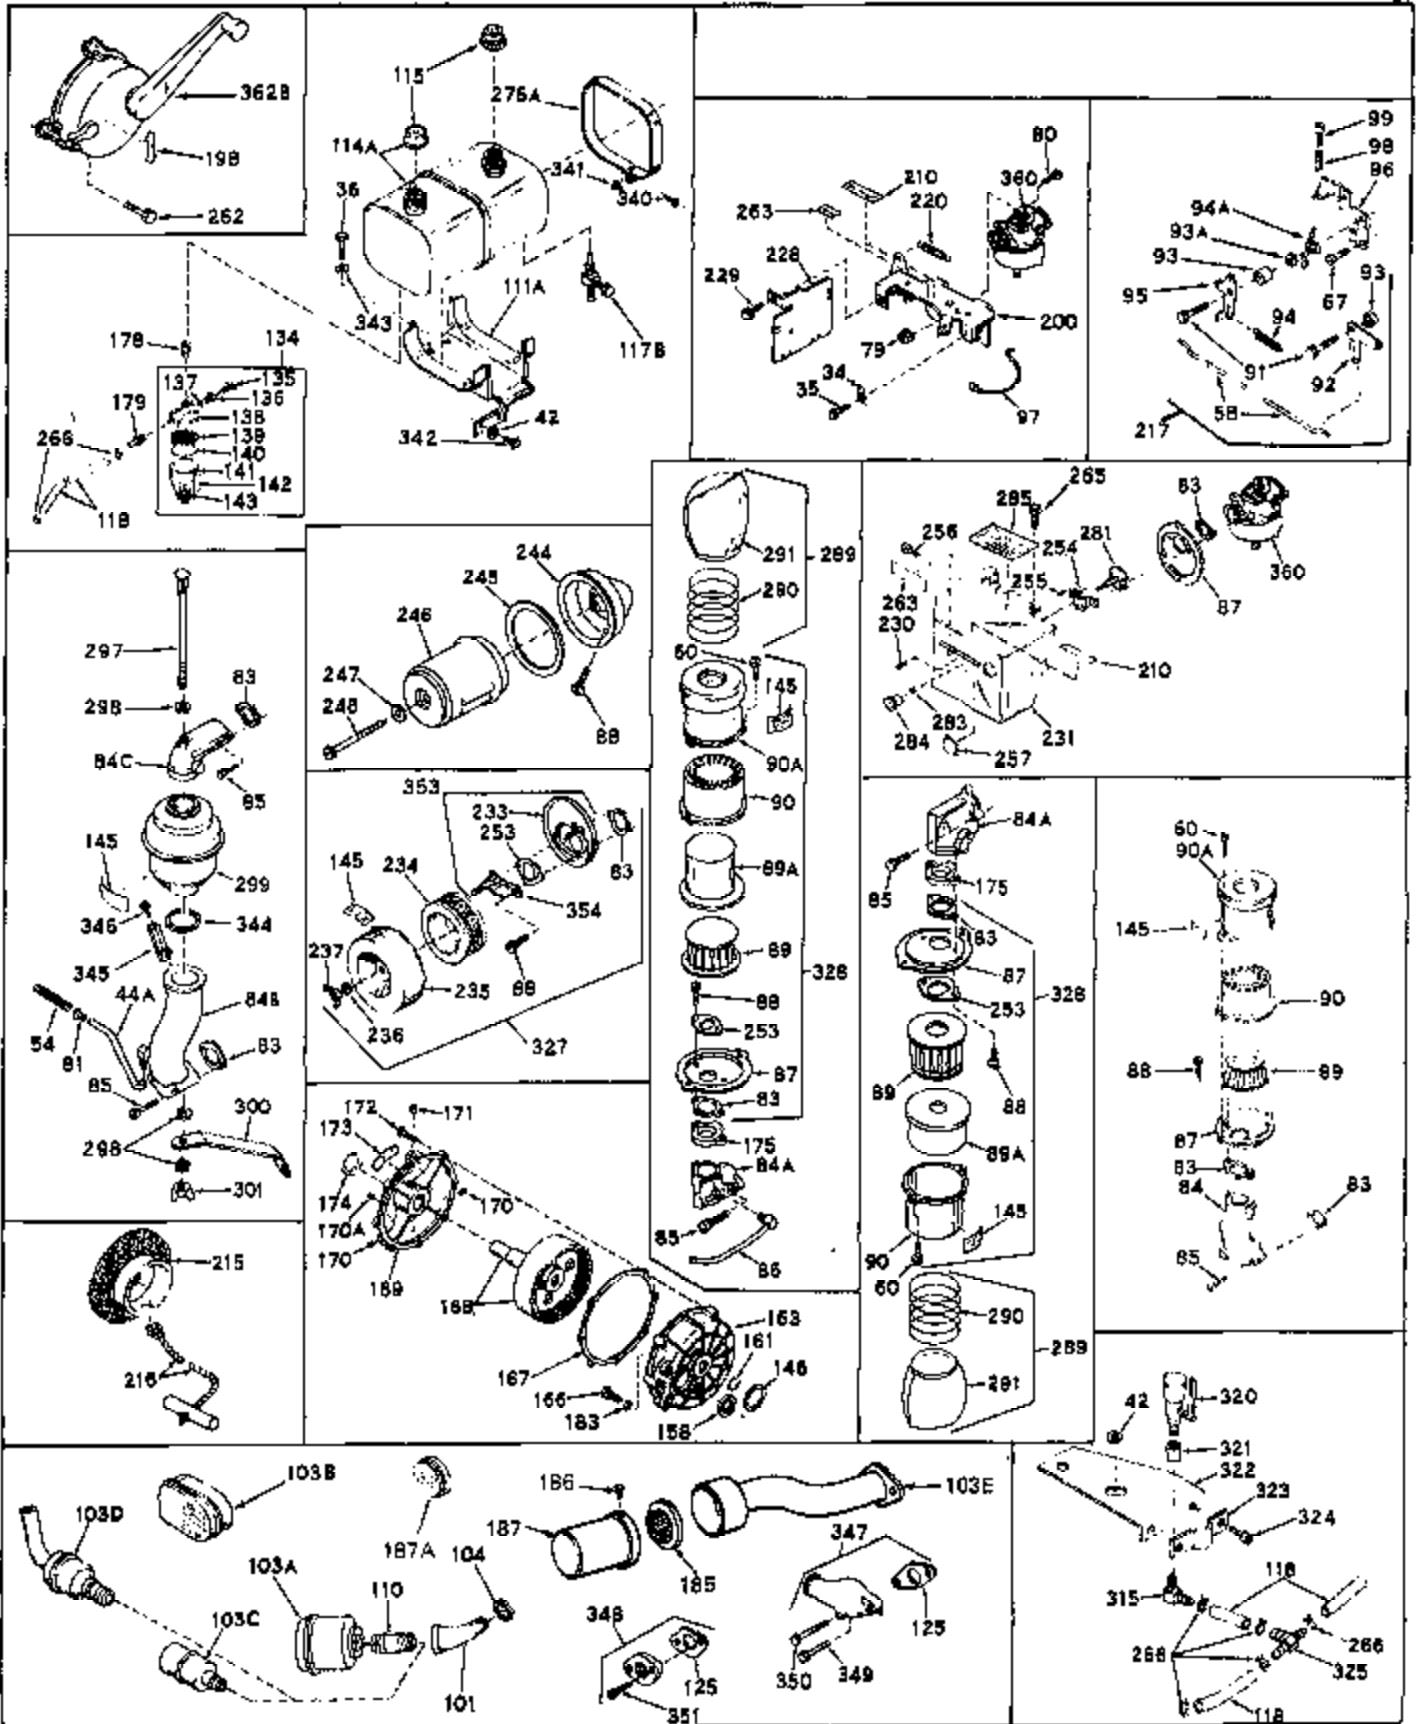

Ref #	Part Number	Qty	Description
34	27793	0	Clip, Conduit
35	28942	0	Screw
36	650694	0	Screw, Hex hd. cap, 5/16-18 x 2
36	650695	0	Screw, Hex hd. cap, 5/16-18 x 2-1/4 (Grade 8)
36	650697	0	Screw, Hex hd. cap, 5/16-18 x 2-1/2
42	26073	0	Washer, Connecting rod bolt
54	28819	0	Spring, Fuel line
54	31778	0	Spring, Coil
60	650152	0	Screw
67	650399	0	Screw, Phil. fil. hd. Sems, 10-32 x 5/8
79	29752	0	Nut
80	650572	0	Screw
83	27272	0	Gasket, Air cleaner
85	29786	0	Screw
85	650163	0	Screw, Fil. hd. Sems, 10-32 x 7/8
85	650416	0	Screw, Rd. hd. Sems, 10-32 x 1
85	650605	0	Screw
88	28820	0	Screw
88	650399	0	Screw, Phil. fil. hd. Sems, 10-32 x 5/8
88	650521	0	Screw
91	30312	0	Screw, Hex washer hd. Sems, 10-32 x 1/2
98	28569	0	Spring, Compression
98	32924	0	Spring, Compression
99	29500	0	Screw, Fil. hd. mach., Sems, 8-32 x 3/4
99	650223	0	Screw, Fil. slotted hd. Sems, 8-32 x 5/8
99	650688	0	Screw, Hex hd., 10-32 x 1-5/16" (Drilled)
104	28443	0	Nut, Conduit (1/8" thick)
104	32862	0	Nut, Conduit (1/4" thick)
115	32387A	0	Cap, Fuel filler (Charcoal Plastic) (Spurt)
115	33032	0	Cap, Fuel filler (Red Plastic) (Spurt)
118	29774	0	Line, Fuel (Braided 8.25")
118	30705	0	Line, Fuel (Braided 16")
118	30962	0	Line, Fuel (Braided 32")
125	27930	0	Gasket, Exhaust
145	31752	0	Decal, Air cleaner
146	28451	0	Gasket, Housing
171	24590	0	Plug, Pipe
215	28301	0	Pulley, Starter
216	590343	0	Rope & Handle Assy., Starter
228	30820	0	Baffle, Heat
229	28942	0	Screw
230	650257	0	Screw, Pan hd. Sems, 8-32 x 5/16
233	32380	0	Bracket, Air cleaner
234	30804	0	Element, Air cleaner
235	30805	0	Cover, Air cleaner
236	31481	0	Washer, Copper
237	650513	0	Nut, Wing
253	30767	0	Spacer, Air cleaner
255	28820	0	Screw
256	650760	0	Screw
257	31291	0	Plug, Cover
262	29716	0	Screw
265	650701	0	Screw, Hex washer hd. shakeproof,
266	26460	0	Clamp, Fuel line
289	730512	0	Kit, Pre-cleaner
290	31667	0	Spring, Pre-cleaner bag
291	31668	0	Bag, Pre-cleaner
327	730128	0	Cleaner Assy., Air