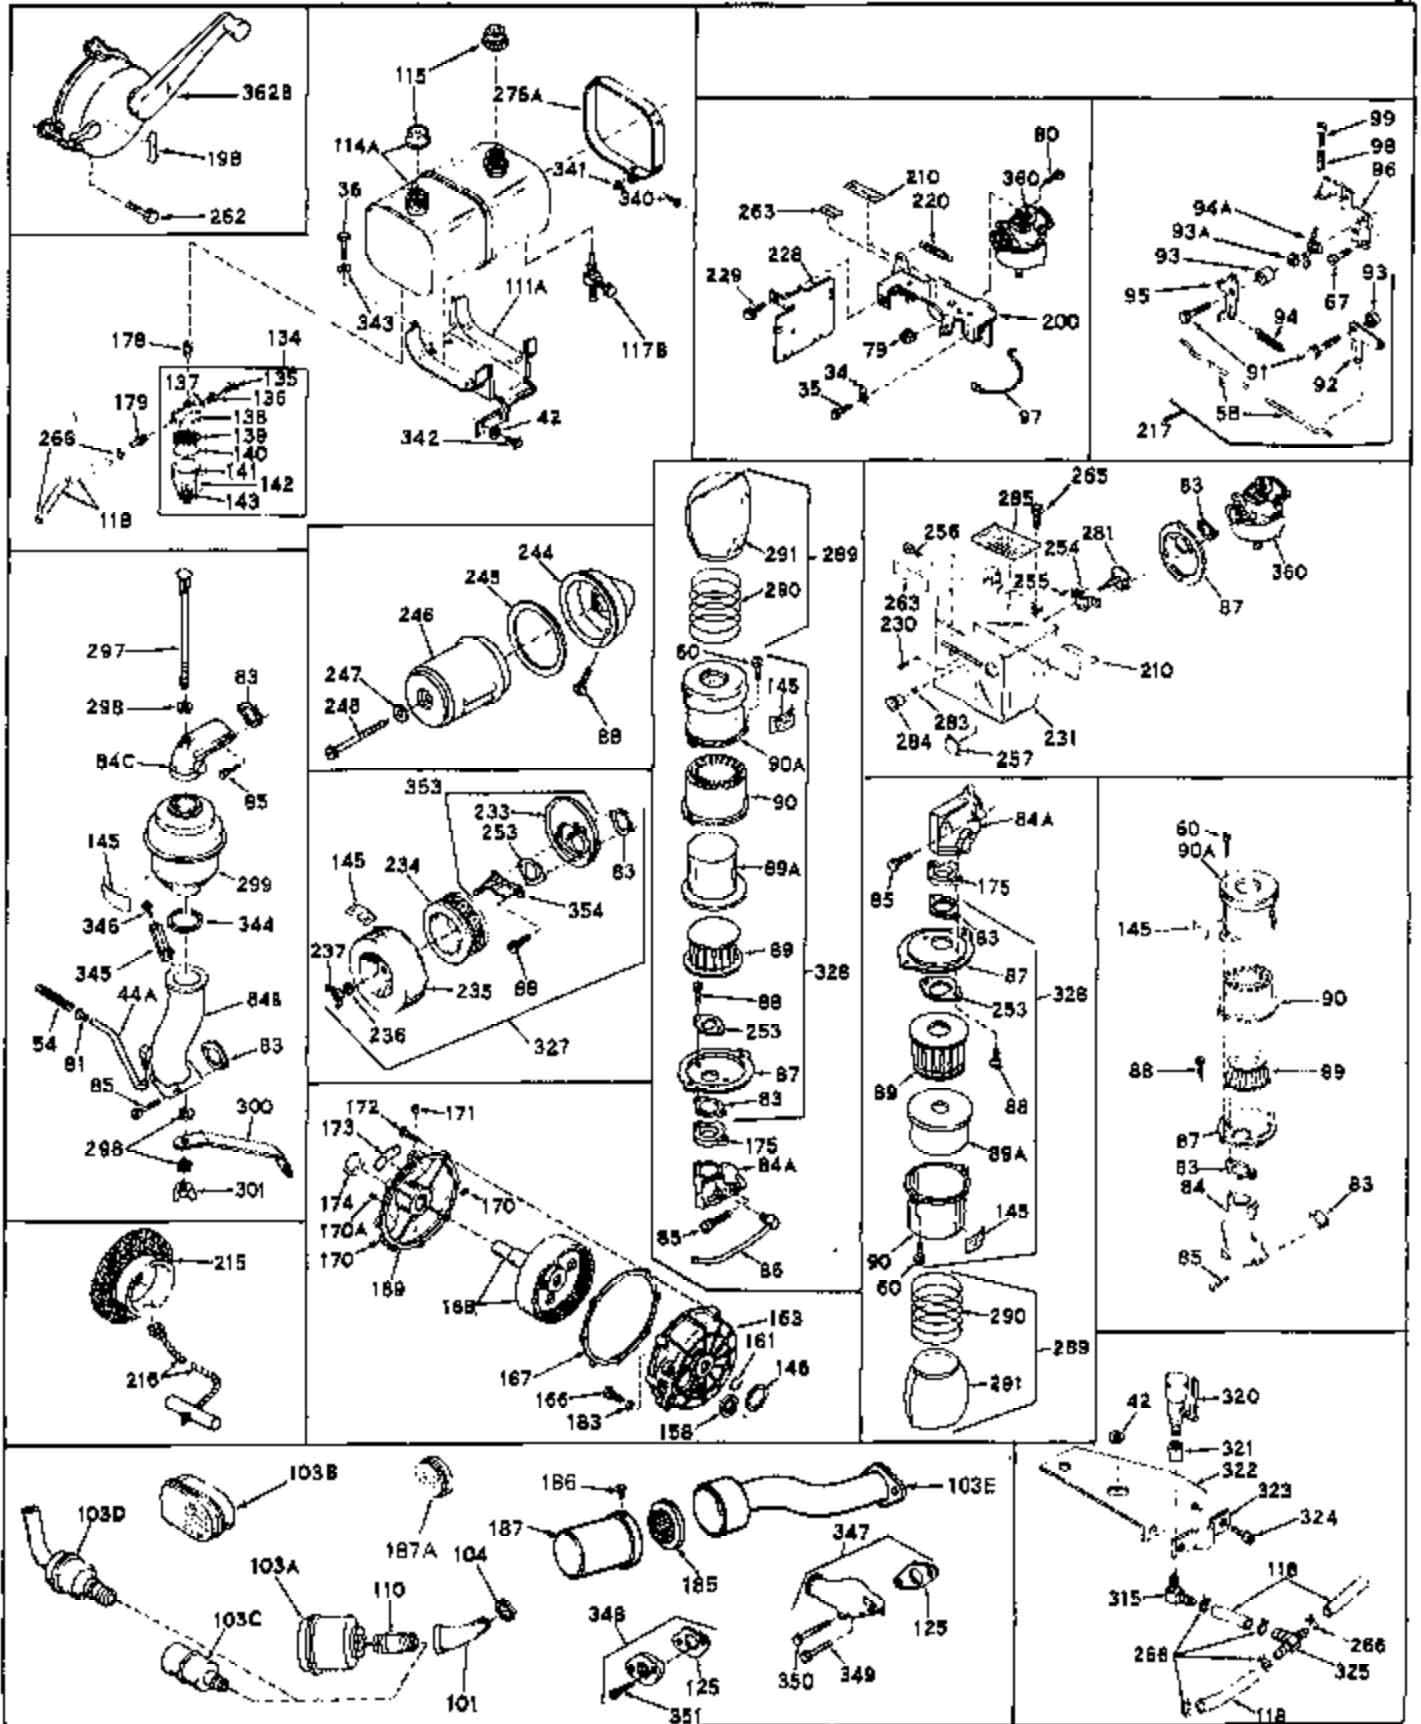

Ref #	Part Number	Qty	Description
34	27793	0	Clip, Conduit
35	28942	0	Screw
36	650694	0	Screw, Hex hd. cap, 5/16-18 x 2
36	650695	0	Screw, Hex hd. cap, 5/16-18 x 2-1/4 (Grade 8)
36	650697	0	Screw, Hex hd. cap, 5/16-18 x 2-1/2
42	26073	0	Washer, Connecting rod bolt
54	28819	0	Spring, Fuel line
54	31778	0	Spring, Coil
60	650152	0	Screw
67	650399	0	Screw, Phil. fil. hd. Sems, 10-32 x 5/8
79	29752	0	Nut
80	650572	0	Screw
83	27272	0	Gasket, Air cleaner
85	29786	0	Screw
85	650163	0	Screw, Fil. hd. Sems, 10-32 x 7/8
85	650416	0	Screw, Rd. hd. Sems, 10-32 x 1
85	650605	0	Screw
88	28820	0	Screw
88	650399	0	Screw, Phil. fil. hd. Sems, 10-32 x 5/8
88	650521	0	Screw
91	30312	0	Screw, Hex washer hd. Sems, 10-32 x 1/2
97	31582	0	Wire Assy., Ground (Female fitting one end)
98	28569	0	Spring, Compression
98	32924	0	Spring, Compression
99	29500	0	Screw, Fil. hd. mach., Sems, 8-32 x 3/4
99	650223	0	Screw, Fil. slotted hd. Sems, 8-32 x 5/8
99	650688	0	Screw, Hex hd., 10-32 x 1-5/16" (Drilled)
101	29574	0	Elbow, Exhaust (90°)
104	28443	0	Nut, Conduit (1/8" thick)
104	32862	0	Nut, Conduit (1/4" thick)
115	32387A	0	Cap, Fuel filler (Charcoal Plastic) (Spurt)
115	33032	0	Cap, Fuel filler (Red Plastic) (Spurt)
118	29774	0	Line, Fuel (Braided 8.25")
118	30705	0	Line, Fuel (Braided 16")
118	30962	0	Line, Fuel (Braided 32")
125	27930	0	Gasket, Exhaust
145	31752	0	Decal, Air cleaner
146	28451	0	Gasket, Housing
171	24590	0	Plug, Pipe
215	28301	0	Pulley, Starter
216	590343	0	Rope & Handle Assy., Starter
228	30820	0	Baffle, Heat
229	28942	0	Screw
230	650257	0	Screw, Pan hd. Sems, 8-32 x 5/16
233	32380	0	Bracket, Air cleaner
234	30804	0	Element, Air cleaner
235	30805	0	Cover, Air cleaner
236	31481	0	Washer, Copper
237	650513	0	Nut, Wing
253	30767	0	Spacer, Air cleaner
255	28820	0	Screw
256	650760	0	Screw
257	31291	0	Plug, Cover
262	29716	0	Screw
265	650701	0	Screw, Hex washer hd. shakeproof,
266	26460	0	Clamp, Fuel line
289	730512	0	Kit, Pre-cleaner
290	31667	0	Spring, Pre-cleaner bag