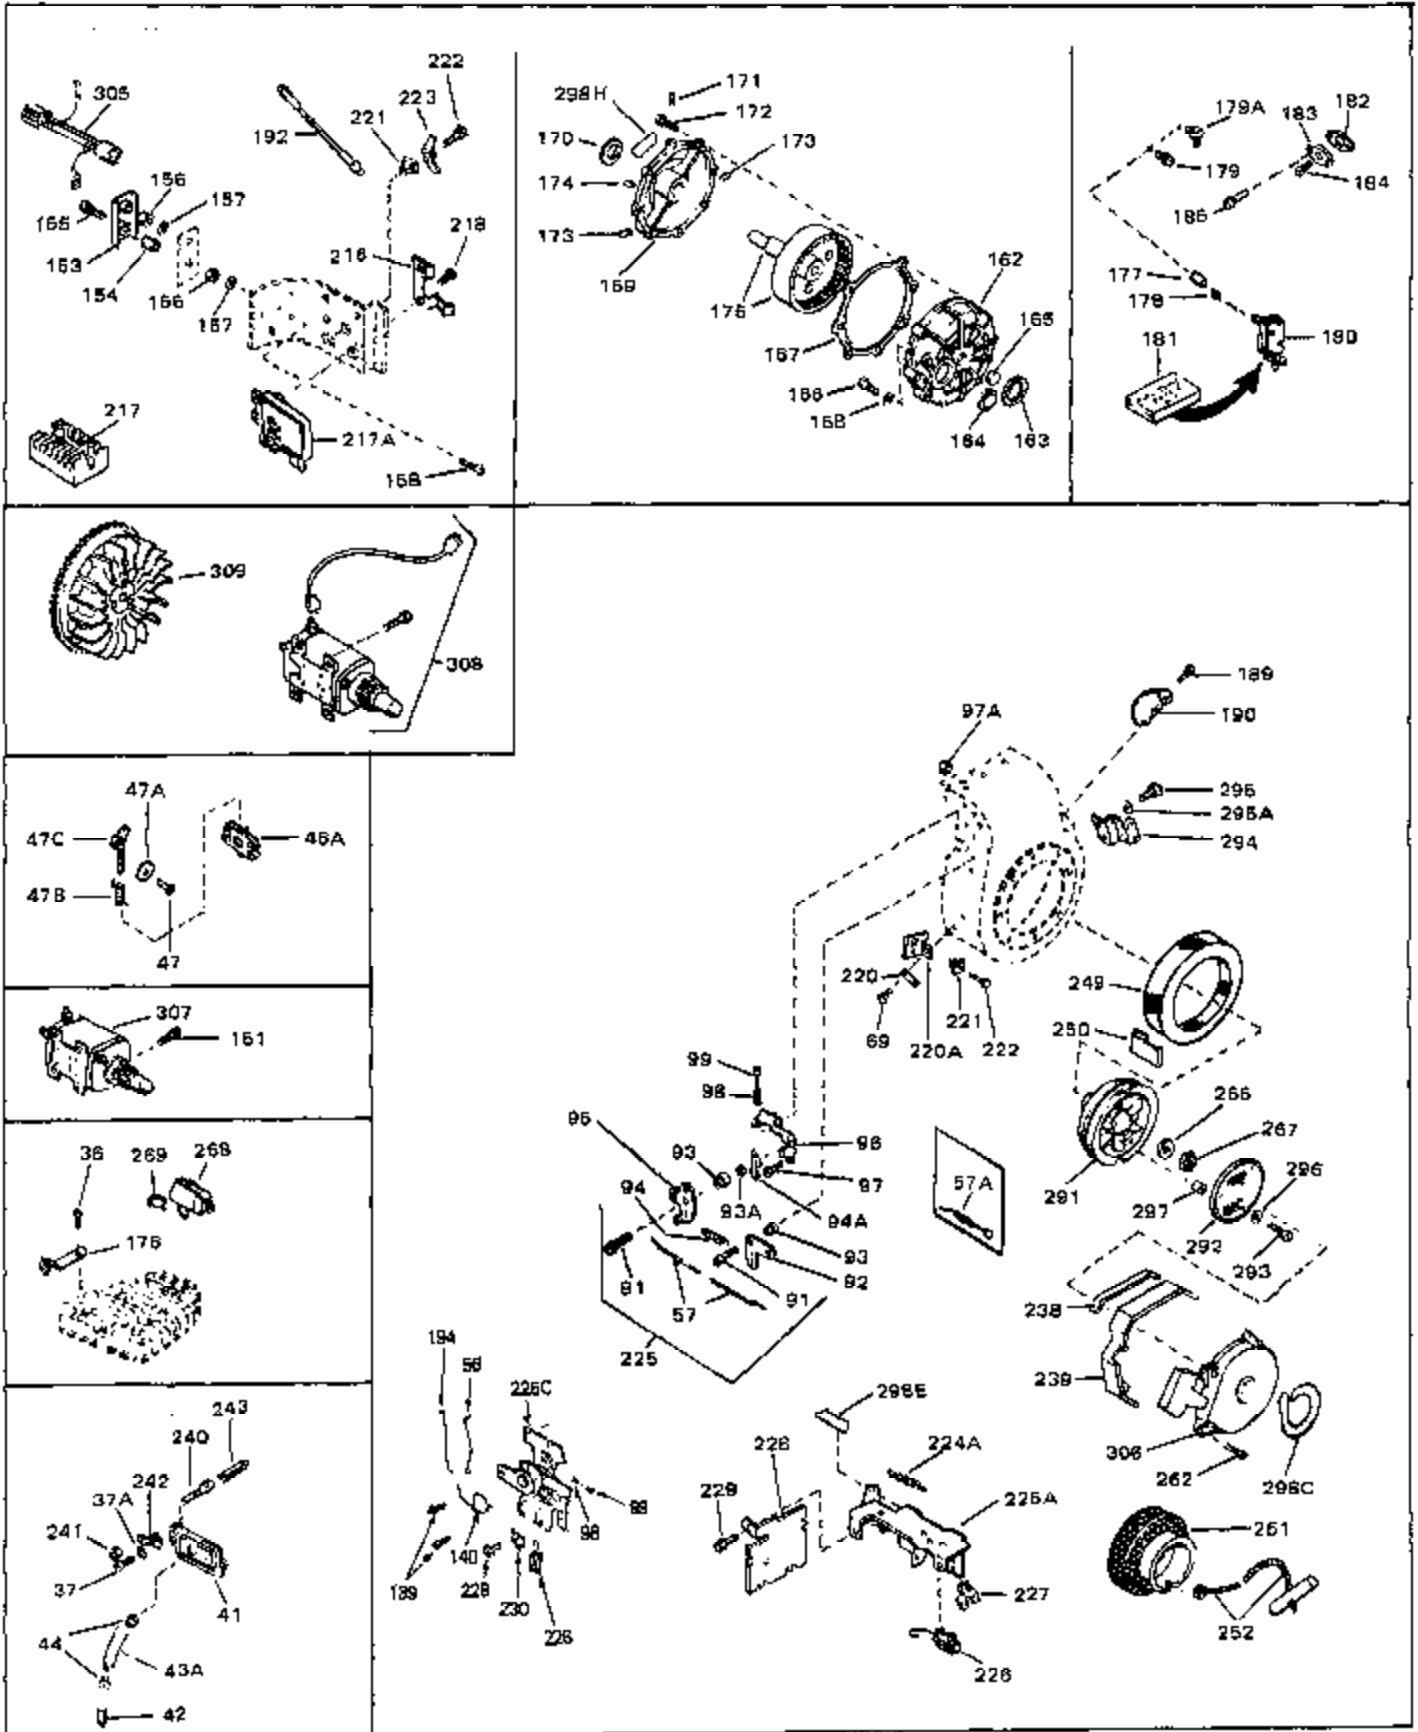

Ref #	Part Number	Qty	Description
36	650694A	0	Screw, Hex flange hd., 5/16-18 x 2
36	650695A	0	Screw, Hex flange hd., 5/16-18 x 2-1/4
36	650697A	0	Screw, Hex flange hd., 5/16-18 x 2-1/2
37	650128	0	Screw
37	650597	0	Screw, Hex washer hd., 10-24 x 5/8
37A	27261	0	Washer, Flat
41	28425	0	Cover, Valve chamber
42	28819	0	Spring, Fuel line
43A	32447	0	Tube, Breather
44	32446	0	Grommet, Breather tube
56	31710	0	Link, Throttle
69	29747A	0	Screw
98	28569	0	Spring, Compression
98	31342	0	Spring, Compression
98	32924	0	Spring, Compression
99	29500	0	Screw, Fil. hd. mach., Sems, 8-32 x 3/4
99	650549	0	Screw
99	650688	0	Screw, Hex hd., 10-32 x 1-5/16" (Drilled
182	32683	0	Gasket, Fuel pump
183	32955	0	Cover, Fuel pump pad
184	9556	0	Plug, Oil drain (Sq. hd. pipe, 1/8-27)
185	30688	0	Screw, Hex hd. Sems, 1/4-20 x 1/2
225	730152	0	Control Assy., Speed
226	610973	0	Terminal Assy.
227	33177	0	Terminal
229	28942	0	Screw
230	27793	0	Clip, Conduit
262	29716	0	Screw
266	650815	0	Washer, Belleville
267	8115	0	Nut, Hex
305	33018	0	Harness, Adapter
306	590420	0	Starter, Rewind
308	32386	0	Starter Motor Kit (110-120 Volt)
308	32901	0	Starter Motor Kit (110-120 Volt)
308	33328	0	Starter Motor Kit (110-120 Volt)
308	33328A	0	Starter Motor Kit (110-120 Volt)
308	33518	0	Starter Motor Kit (110-120 Volt)
308	33518A	0	Starter Motor Kit (110-120 Volt)
308	33518B	0	Starter Motor Kit (110-120 Volt)
309	30811A	0	Flywheel