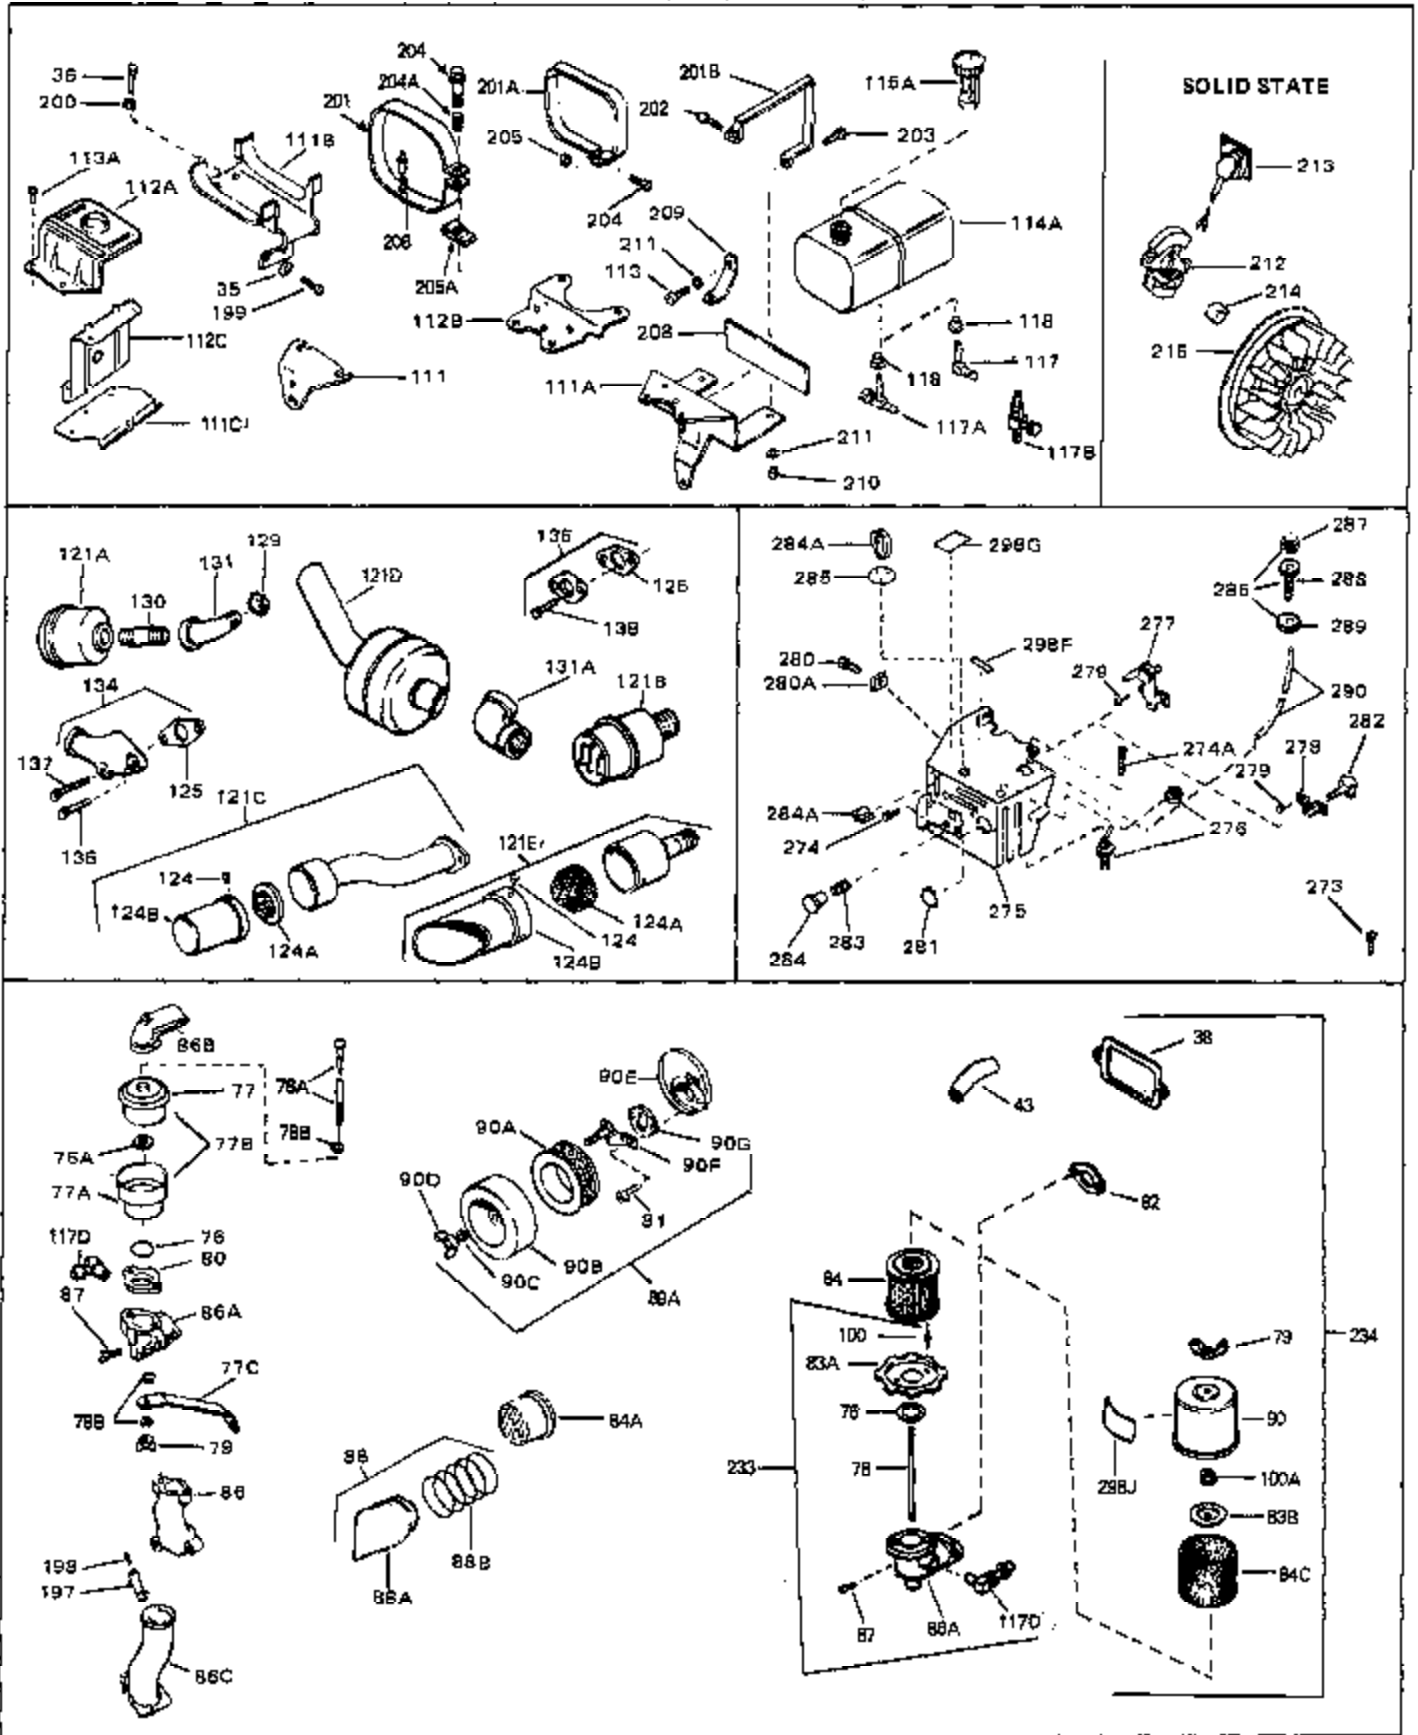

Ref #	Part Number	Qty	Description
35	26073	0	Washer, Connecting rod bolt
35	650570	0	Washer, Flat
35	650691	0	Washer, Flat
36	650694A	0	Screw, Hex flange hd., 5/16-18 x 2
36	650695A	0	Screw, Hex flange hd., 5/16-18 x 2-1/4
36	650697A	0	Screw, Hex flange hd., 5/16-18 x 2-1/2
38	27896	0	Gasket, Breather cover
43	27627	0	Tube, Breather
81	28820	0	Screw
81	30196	0	Screw
81	650521	0	Screw
82	27272	0	Gasket, Air cleaner
86A	34697	0	Elbow, Air cleaner
89A	730128	0	Cleaner Assy., Air
111A	31694	0	Bracket, Fuel tank
113	650561	0	Screw
115A	31573A	0	Gauge, Visual fuel
117B	33053	0	Valve, Fuel strainer & shut-off
117A	29683	0	Strainer & Shut-off
121E	391026	0	Muffler
121A	29633	0	Muffler
124A	33171	0	Screen, Muffler
124B	33185	0	Cover & Tube, Muffler
124	650578	0	Screw
125	27930	0	Gasket, Exhaust
134	31288	0	Muffler Adapter Kit
135	730130	0	Muffler Adapter Kit
136	6021A	0	Screw, Hex flange hd., 5/16-18 x 1-1/2
137	650697A	0	Screw, Hex flange hd., 5/16-18 x 2-1/2
138	30196	0	Screw
201B	31697	0	Strap, Fuel tank
202	29212	0	Screw
203	6202	0	Screw
210	29752	0	Nut
233	34819	0	Elbow Assy., Air cleaner
234	730561	0	Air Cleaner Kit, Dual Element upright,
273	650687	0	Screw, Pan hd. self-tap, 10-32 x 5/16