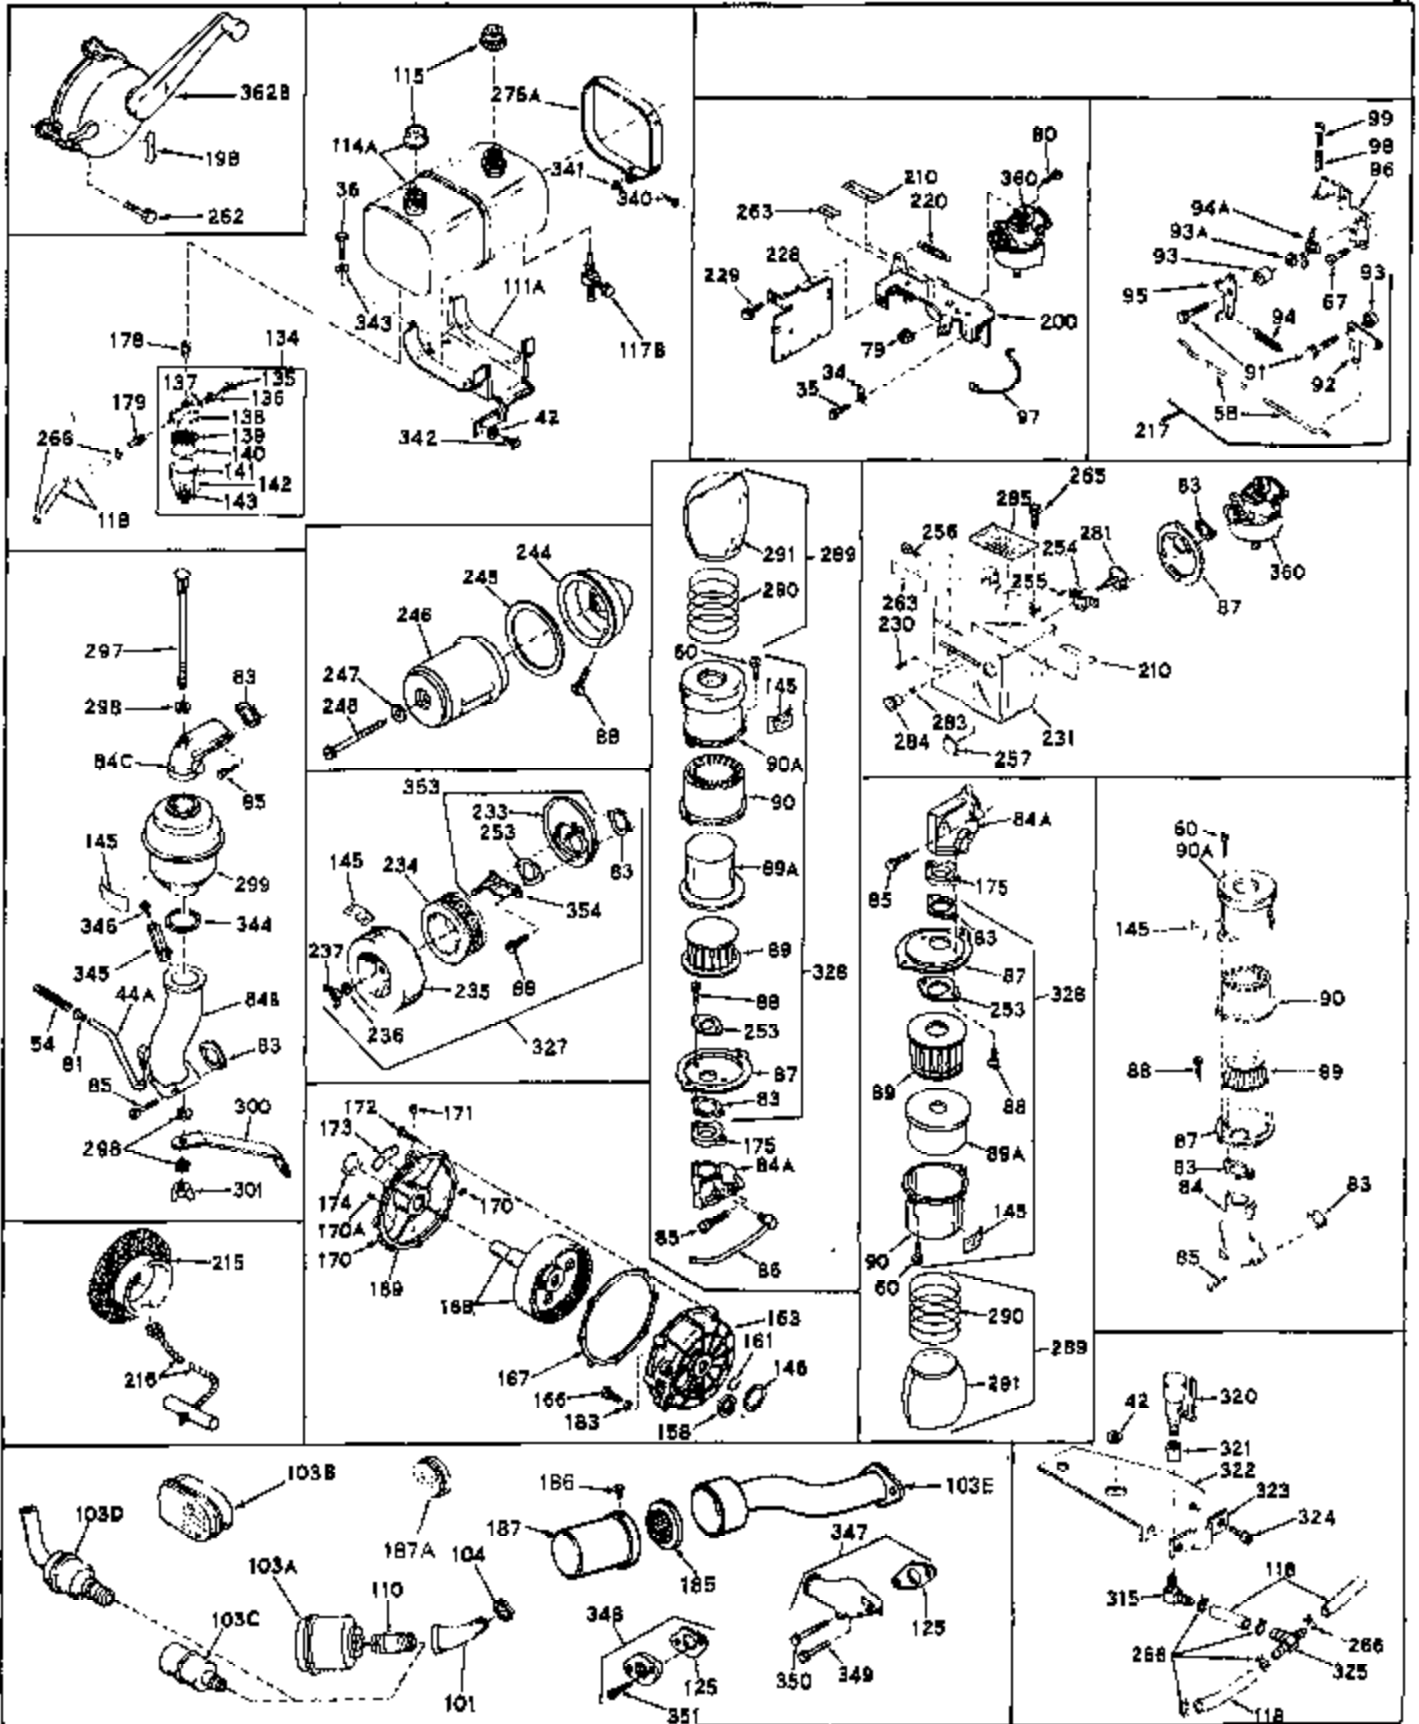

Engine Parts List #2

Ref #	Part Number	Qty	Description
34	27793	0	Clip, Conduit
35	28942	0	Screw
36	650694	0	Screw, Hex hd. cap, 5/16-18 x 2
36	650695	0	Screw, Hex hd. cap, 5/16-18 x 2-1/4 (Grade 8)
36	650697	0	Screw, Hex hd. cap, 5/16-18 x 2-1/2
42	26073	0	Washer, Connecting rod bolt
54	28819	0	Spring, Fuel line
54	31778	0	Spring, Coil
60	650152	0	Screw
67	650399	0	Screw, Phil. fil. hd. Sems, 10-32 x 5/8
79	29752	0	Nut
80	650572	0	Screw
83	27272	0	Gasket, Air cleaner
85	29786	0	Screw
85	650163	0	Screw, Fil. hd. Sems, 10-32 x 7/8
85	650416	0	Screw, Rd. hd. Sems, 10-32 x 1
85	650605	0	Screw
87	31691	0	Bracket, Air cleaner
88	28820	0	Screw
88	650399	0	Screw, Phil. fil. hd. Sems, 10-32 x 5/8
88	650521	0	Screw
89	30727	0	Element, Air cleaner
90	31692	0	Body, Air cleaner
91	30312	0	Screw, Hex washer hd. Sems, 10-32 x 1/2
97	28468	0	Wire, Ground (Female fitting both ends)
98	28569	0	Spring, Compression
98	32924	0	Spring, Compression
99	29500	0	Screw, Fil. hd. mach., Sems, 8-32 x 3/4
99	650223	0	Screw, Fil. slotted hd. Sems, 8-32 x 5/8
99	650688	0	Screw, Hex hd., 10-32 x 1-5/16" (Drilled)
103A	29633	0	Muffler
104	28443	0	Nut, Conduit (1/8" thick)
104	32862	0	Nut, Conduit (1/4" thick)
110	30244	0	Nipple, Exhaust pipe (2-1/2")
115	32387A	0	Cap, Fuel filler (Charcoal Plastic) (Spurt)
115	33032	0	Cap, Fuel filler (Red Plastic) (Spurt)
118	29774	0	Line, Fuel (Braided 8.25")
118	30705	0	Line, Fuel (Braided 16")
118	30962	0	Line, Fuel (Braided 32")
125	27930	0	Gasket, Exhaust
145	31752	0	Decal, Air cleaner
146	28451	0	Gasket, Housing
171	24590	0	Plug, Pipe
215	28301	0	Pulley, Starter
216	590343	0	Rope & Handle Assy., Starter
228	30820	0	Baffle, Heat
229	28942	0	Screw
230	650257	0	Screw, Pan hd. Sems, 8-32 x 5/16
253	30767	0	Spacer, Air cleaner
255	28820	0	Screw
256	650760	0	Screw
257	31291	0	Plug, Cover
262	29716	0	Screw
265	650701	0	Screw, Hex washer hd. shakeproof,
266	26460	0	Clamp, Fuel line
289	730512	0	Kit, Pre-cleaner
290	31667	0	Spring, Pre-cleaner bag
291	31668	0	Bag, Pre-cleaner