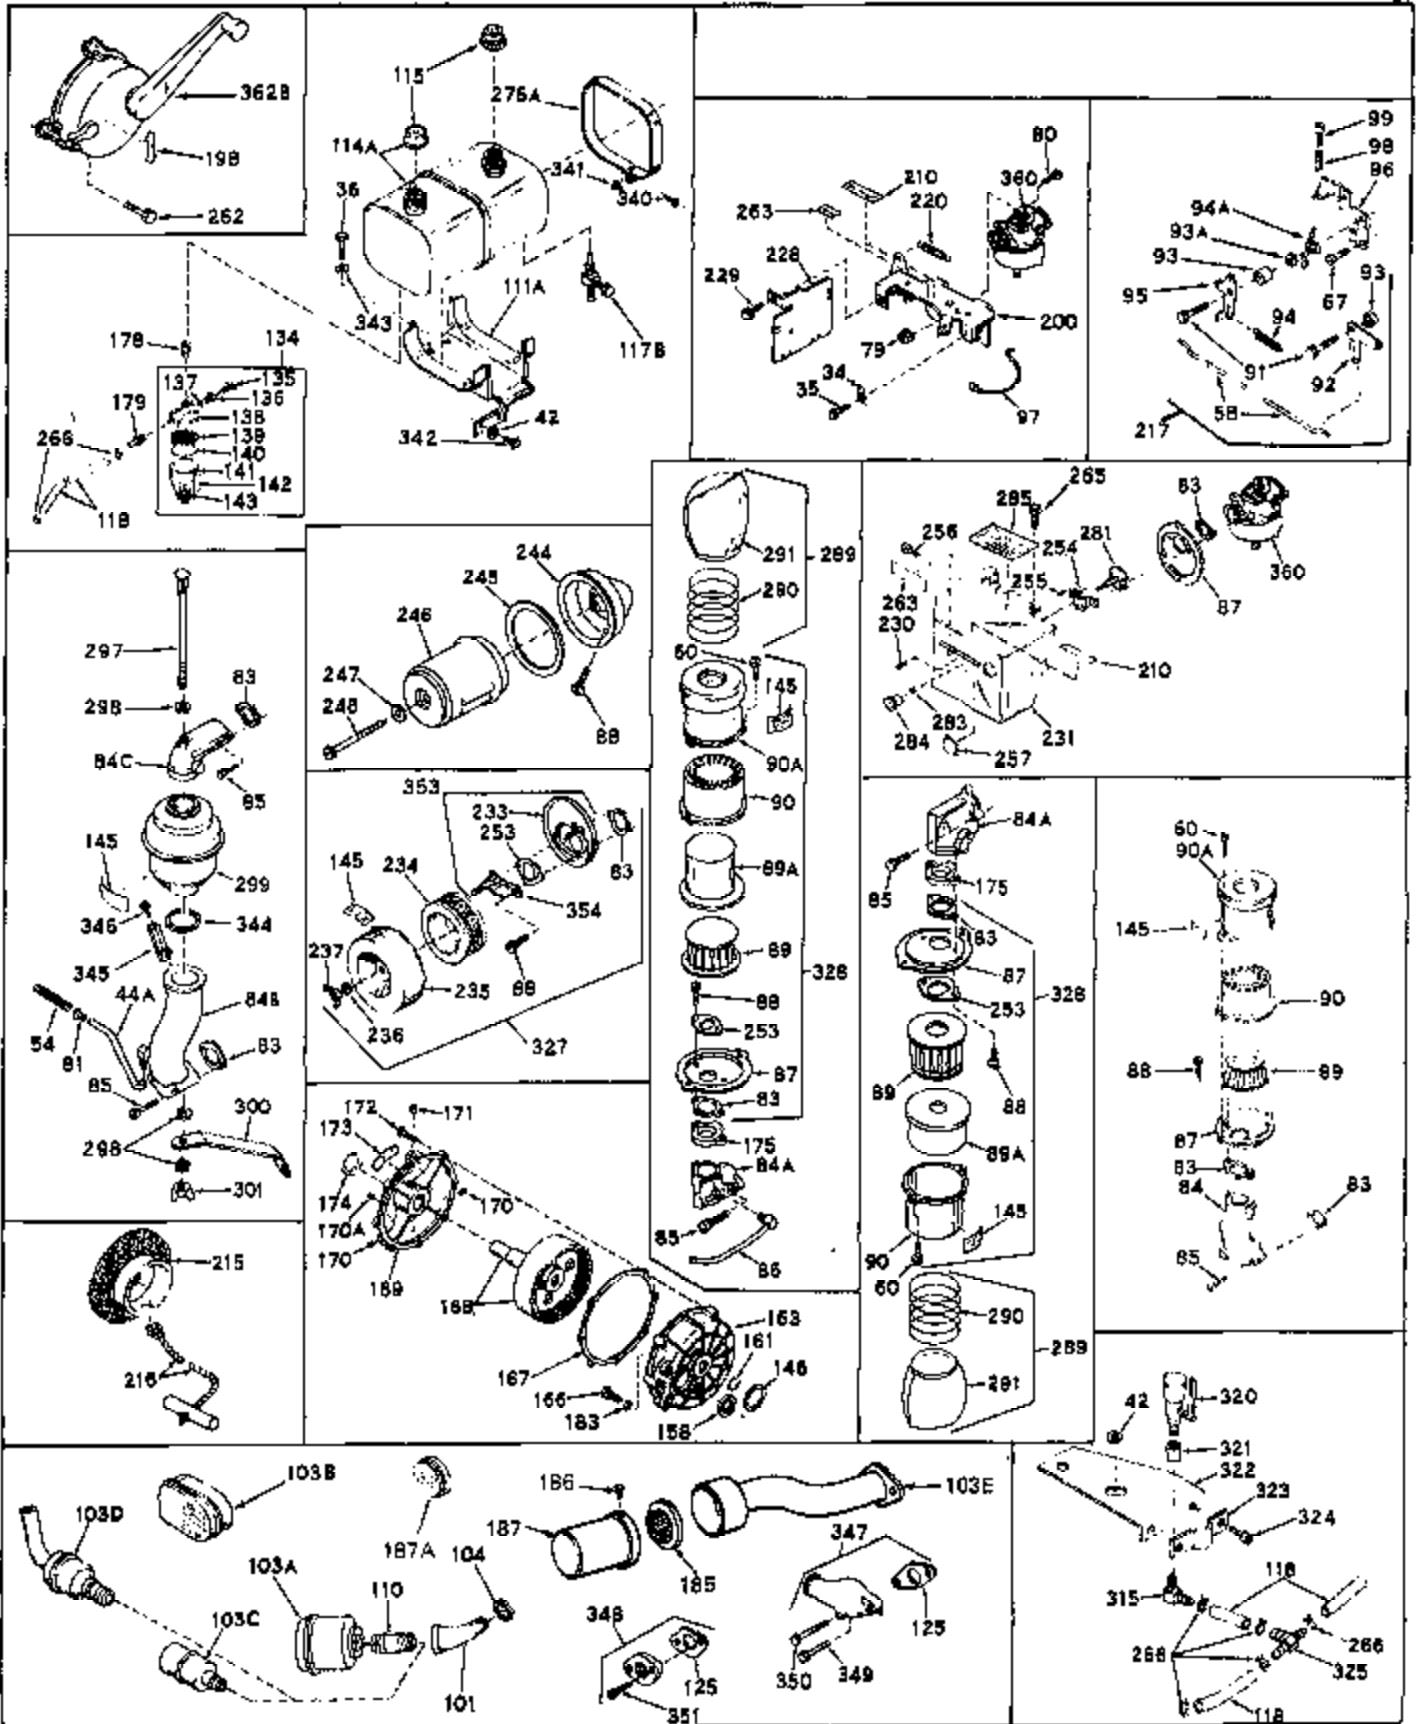

Ref #	Part Number	Qty	Description
34	27793	0	Clip, Conduit
35	28942	0	Screw
36	650694	0	Screw, Hex hd. cap, 5/16-18 x 2
36	650695	0	Screw, Hex hd. cap, 5/16-18 x 2-1/4 (Grade 8)
36	650697	0	Screw, Hex hd. cap, 5/16-18 x 2-1/2
42	26073	0	Washer, Connecting rod bolt
54	28819	0	Spring, Fuel line
54	31778	0	Spring, Coil
60	650152	0	Screw
67	650399	0	Screw, Phil. fil. hd. Sems, 10-32 x 5/8
79	29752	0	Nut
80	650572	0	Screw
83	27272	0	Gasket, Air cleaner
85	29786	0	Screw
85	650163	0	Screw, Fil. hd. Sems, 10-32 x 7/8
85	650416	0	Screw, Rd. hd. Sems, 10-32 x 1
85	650605	0	Screw
88	28820	0	Screw
88	650399	0	Screw, Phil. fil. hd. Sems, 10-32 x 5/8
88	650521	0	Screw
91	30312	0	Screw, Hex washer hd. Sems, 10-32 x 1/2
97	28468	0	Wire, Ground (Female fitting both ends)
98	28569	0	Spring, Compression
98	32924	0	Spring, Compression
99	29500	0	Screw, Fil. hd. mach., Sems, 8-32 x 3/4
99	650223	0	Screw, Fil. slotted hd. Sems, 8-32 x 5/8
99	650688	0	Screw, Hex hd., 10-32 x 1-5/16" (Drilled
103A	29633	0	Muffler
104	28443	0	Nut, Conduit (1/8" thick)
104	32862	0	Nut, Conduit (1/4" thick)
115	32387A	0	Cap, Fuel filler (Charcoal Plastic) (Spurt
115	33032	0	Cap, Fuel filler (Red Plastic) (Spurt
118	29774	0	Line, Fuel (Braided 8.25")
118	30705	0	Line, Fuel (Braided 16")
118	30962	0	Line, Fuel (Braided 32")
125	27930	0	Gasket, Exhaust
145	31752	0	Decal, Air cleaner
146	28451	0	Gasket, Housing
171	24590	0	Plug, Pipe
215	28301	0	Pulley, Starter
216	590343	0	Rope & Handle Assy., Starter
228	30820	0	Baffle, Heat
229	28942	0	Screw
230	650257	0	Screw, Pan hd. Sems, 8-32 x 5/16
233	32380	0	Bracket, Air cleaner
234	30804	0	Element, Air cleaner
235	30805	0	Cover, Air cleaner
236	31481	0	Washer, Copper
237	650513	0	Nut, Wing
253	30767	0	Spacer, Air cleaner
255	28820	0	Screw
256	650760	0	Screw
257	31291	0	Plug, Cover
262	29716	0	Screw
265	650701	0	Screw, Hex washer hd. shakeproof,
266	26460	0	Clamp, Fuel line
289	730512	0	Kit, Pre-cleaner
290	31667	0	Spring, Pre-cleaner bag