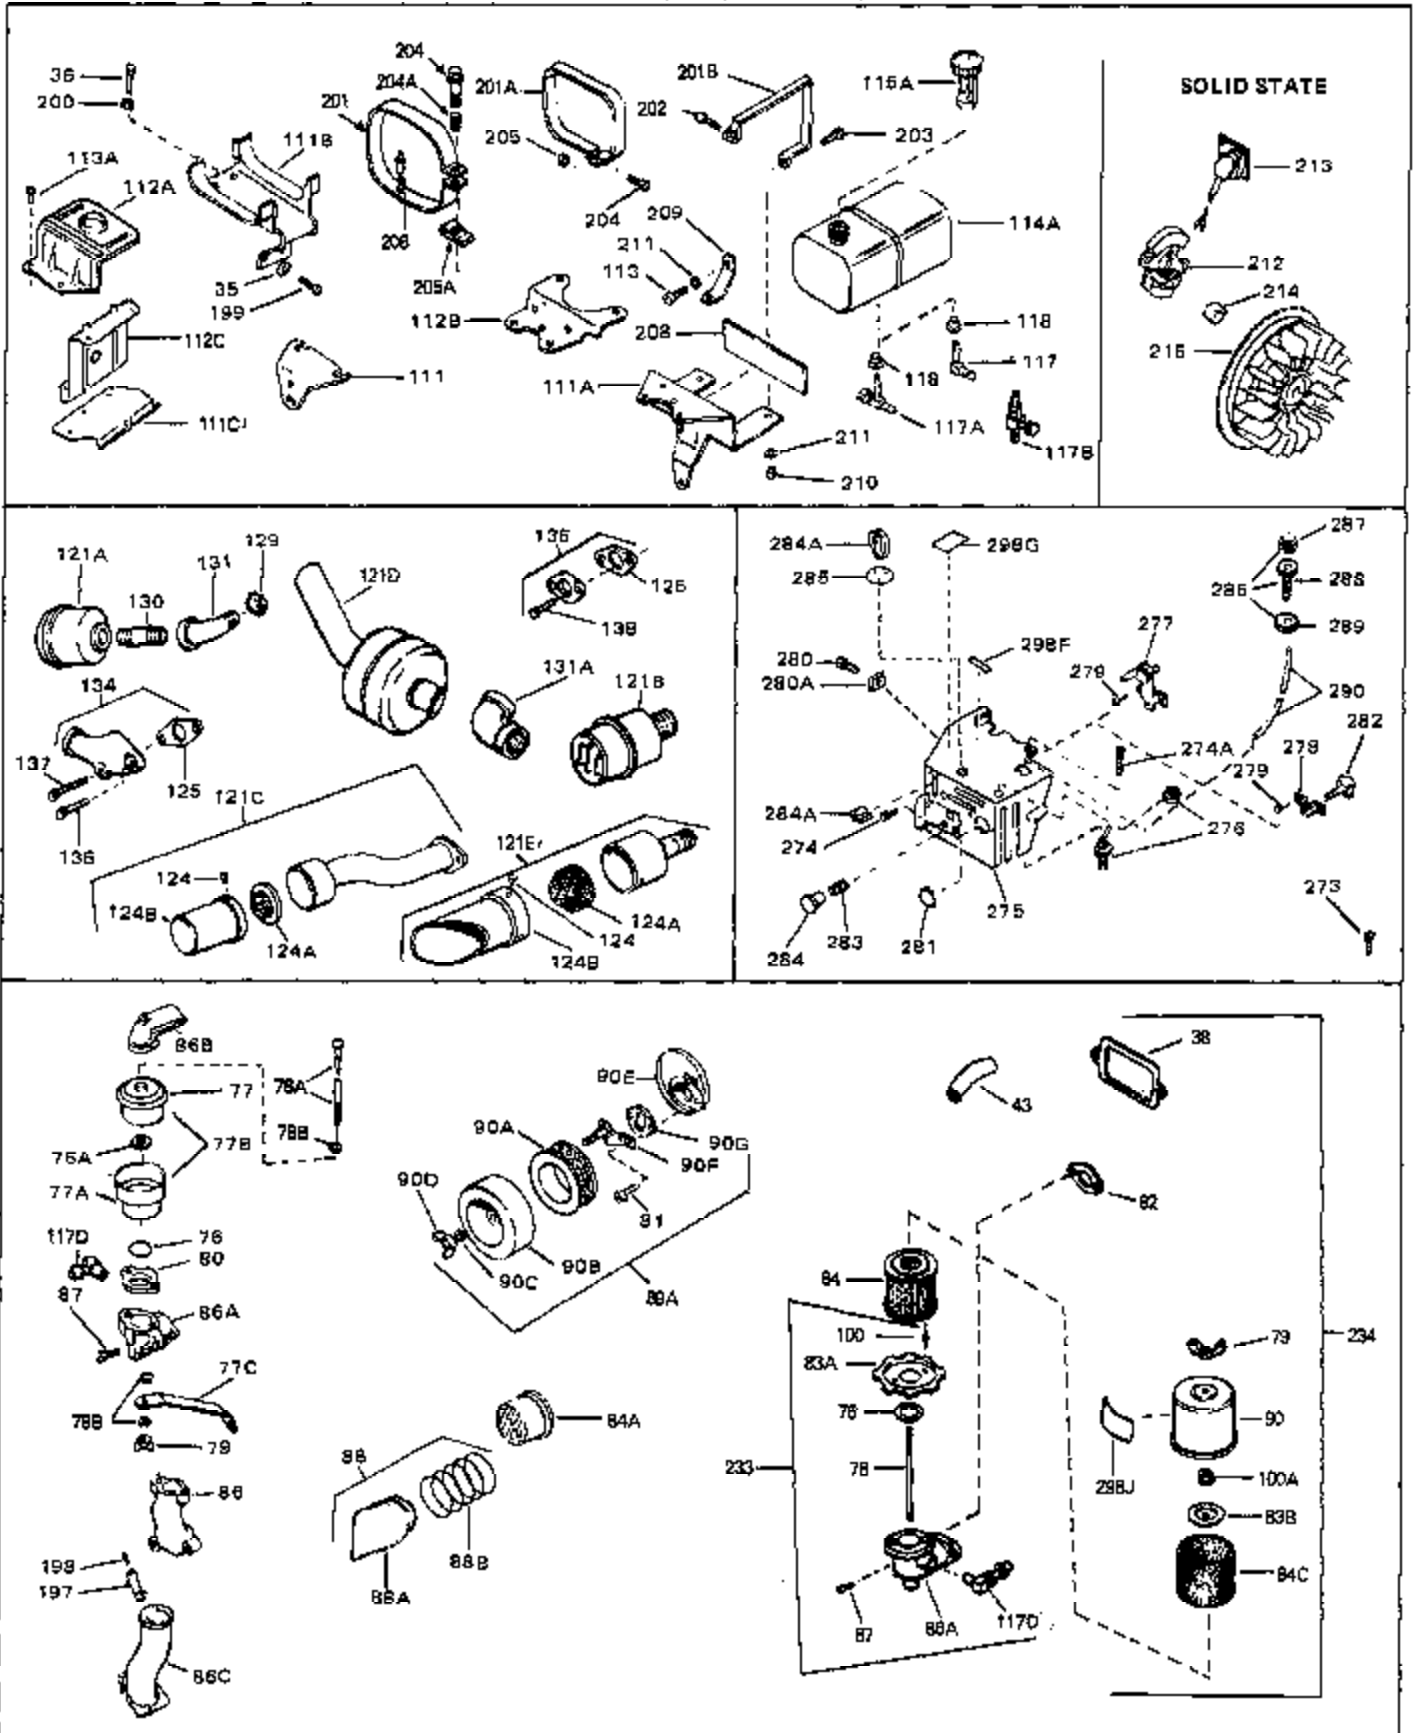

Ref #	Part Number	Qty	Description
35	26073	0	Washer, Connecting rod bolt
35	650570	0	Washer, Flat
35	650691	0	Washer, Flat
36	650694A	0	Screw, Hex flange hd., 5/16-18 x 2
36	650695A	0	Screw, Hex flange hd., 5/16-18 x 2-1/4
36	650697A	0	Screw, Hex flange hd., 5/16-18 x 2-1/2
38	27896	0	Gasket, Breather cover
43	27627	0	Tube, Breather
81	28820	0	Screw
81	30196	0	Screw
81	650521	0	Screw
82	27272	0	Gasket, Air cleaner
86A	34697	0	Elbow, Air cleaner
89A	730128	0	Cleaner Assy., Air
111A	31694	0	Bracket, Fuel tank
113	650561	0	Screw
117	28584	0	Strainer & Elbow
117B	33053	0	Valve, Fuel strainer & shut-off
121E	391026	0	Muffler
121A	29633	0	Muffler
124A	33171	0	Screen, Muffler
124B	33185	0	Cover & Tube, Muffler
124	650578	0	Screw
125	27930	0	Gasket, Exhaust
129	32862	0	Nut, Conduit (1/4" thick)
130	30244	0	Nipple, Exhaust pipe (2-1/2")
131	30209	0	Elbow, Exhaust (45°)
134	31288	0	Muffler Adapter Kit
135	730130	0	Muffler Adapter Kit
136	6021A	0	Screw, Hex flange hd., 5/16-18 x 1-1/2
137	650697A	0	Screw, Hex flange hd., 5/16-18 x 2-1/2
138	30196	0	Screw
201B	31697	0	Strap, Fuel tank
202	29212	0	Screw
203	6202	0	Screw
210	29752	0	Nut
233	34819	0	Elbow Assy., Air cleaner
234	730561	0	Air Cleaner Kit, Dual Element upright,
273	650687	0	Screw, Pan hd. self-tap, 10-32 x 5/16