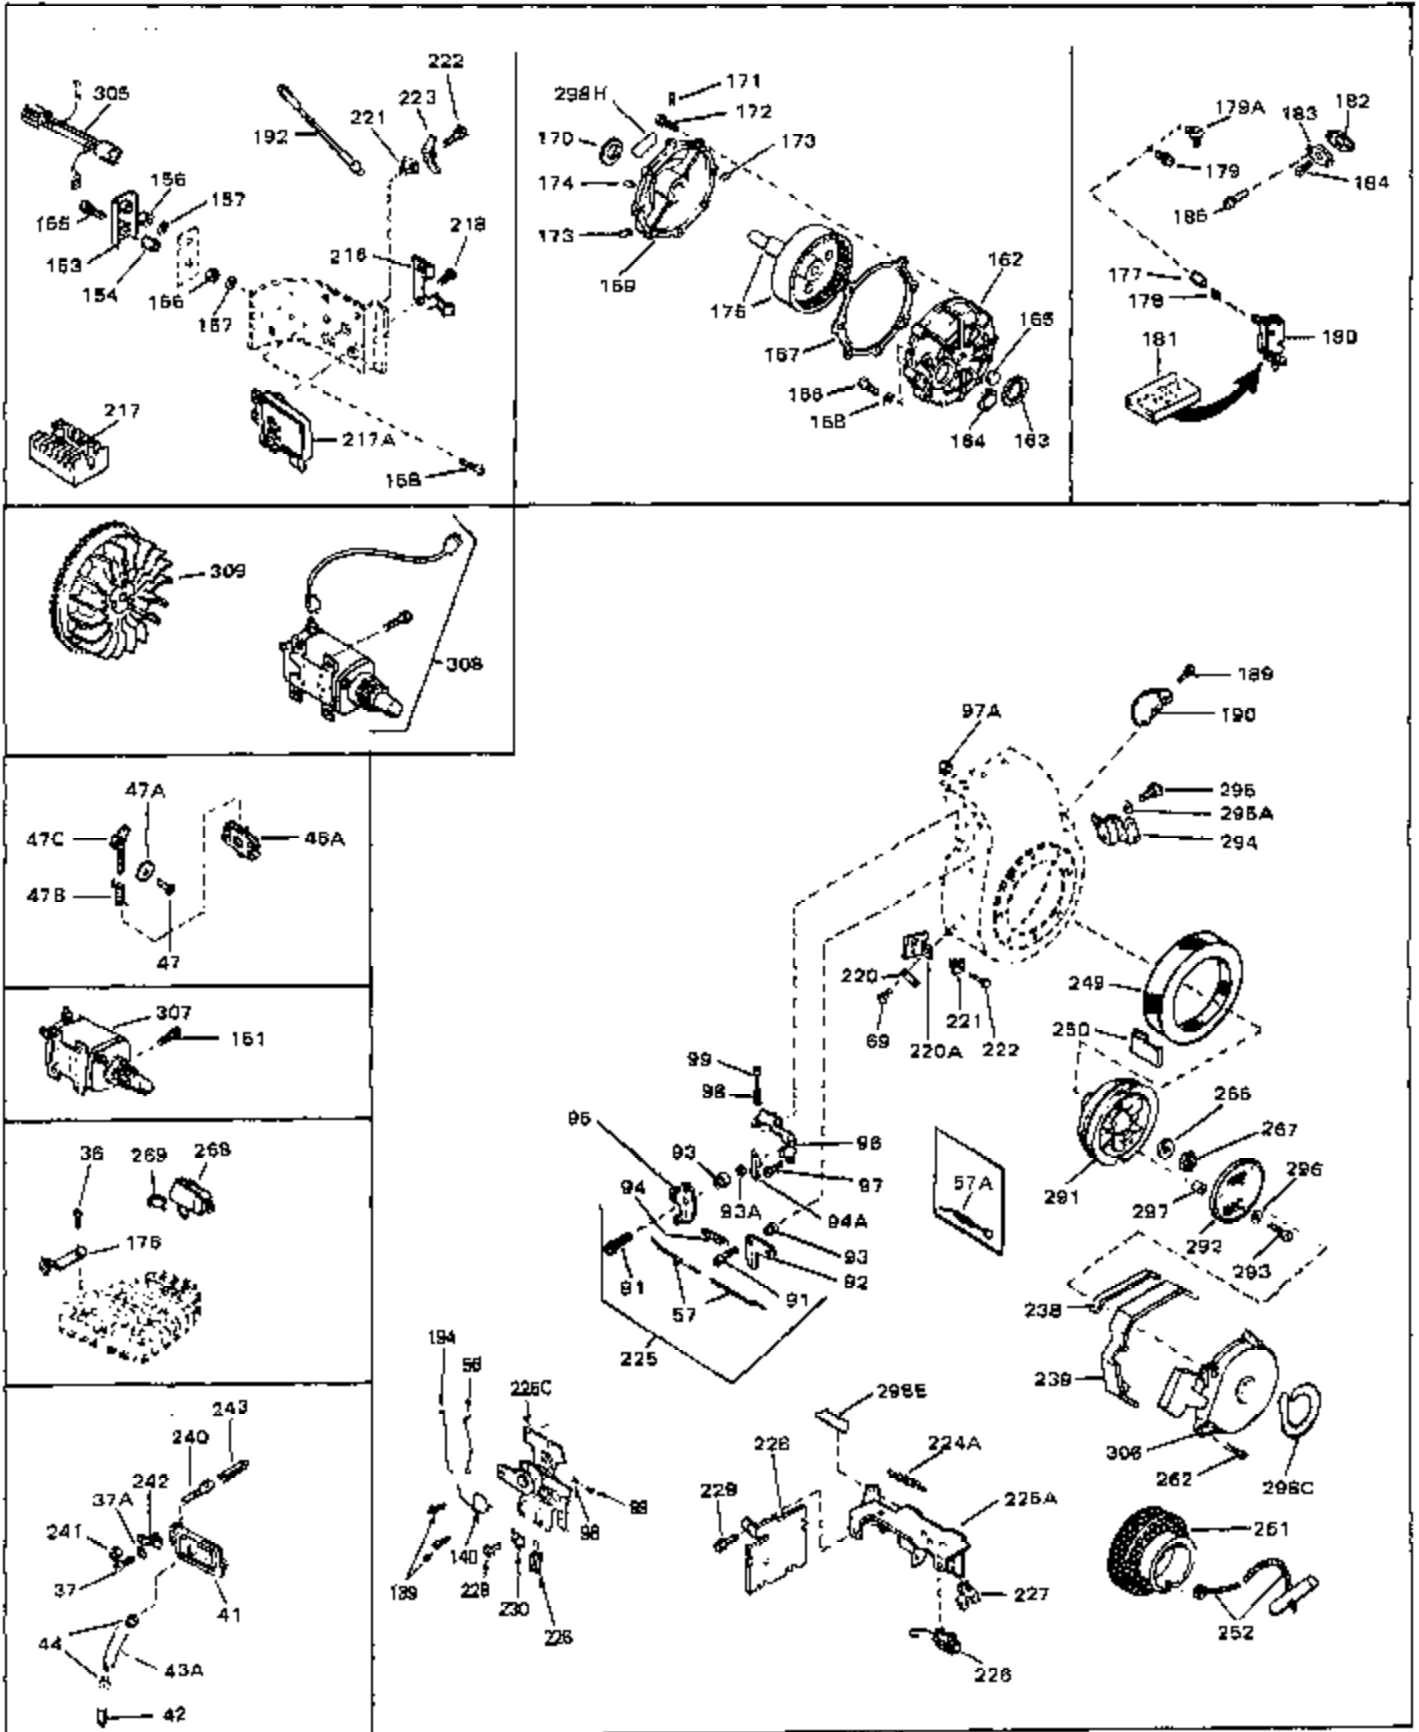

Ref #	Part Number	Qty	Description
36	650694A	0	Screw, Hex flange hd., 5/16-18 x 2
36	650695A	0	Screw, Hex flange hd., 5/16-18 x 2-1/4
36	650697A	0	Screw, Hex flange hd., 5/16-18 x 2-1/2
37	650128	0	Screw
37	650597	0	Screw, Hex washer hd., 10-24 x 5/8
37A	27261	0	Washer, Flat
41	28425	0	Cover, Valve chamber
56	31710	0	Link, Throttle
69	29747A	0	Screw
98	32924	0	Spring, Compression
98	28569	0	Spring, Compression
98	31342	0	Spring, Compression
99	29500	0	Screw, Fil. hd. mach., Sems, 8-32 x 3/4
99	650549	0	Screw
99	650688	0	Screw, Hex hd., 10-32 x 1-5/16" (Drilled
182	32683	0	Gasket, Fuel pump
183	32955	0	Cover, Fuel pump pad
184	9556	0	Plug, Oil drain (Sq. hd. pipe, 1/8-27)
185	30688	0	Screw, Hex hd. Sems, 1/4-20 x 1/2
221	28545	0	Grommet, Plastic
222	650643	0	Screw
223	33356	0	Terminal, Ground
225	730152	0	Control Assy., Speed
227	33177	0	Terminal
240	30845A	0	Bolt, Governor adjusting
241	33450	0	Nut, Lock
242	32328	0	Bracket, Speed adjusting
243	30886A	0	Spring, Governor bolt
262	29716	0	Screw
266	650815	0	Washer, Belleville
267	8115	0	Nut, Hex
305	33018	0	Harness, Adapter
306	590420	0	Starter, Rewind
308	32386	0	Starter Motor Kit (110-120 Volt)
308	32901	0	Starter Motor Kit (110-120 Volt)
308	33328	0	Starter Motor Kit (110-120 Volt)
308	33328A	0	Starter Motor Kit (110-120 Volt)
308	33518	0	Starter Motor Kit (110-120 Volt)
308	33518A	0	Starter Motor Kit (110-120 Volt)
308	33518B	0	Starter Motor Kit (110-120 Volt)
309	30811A	0	Flywheel