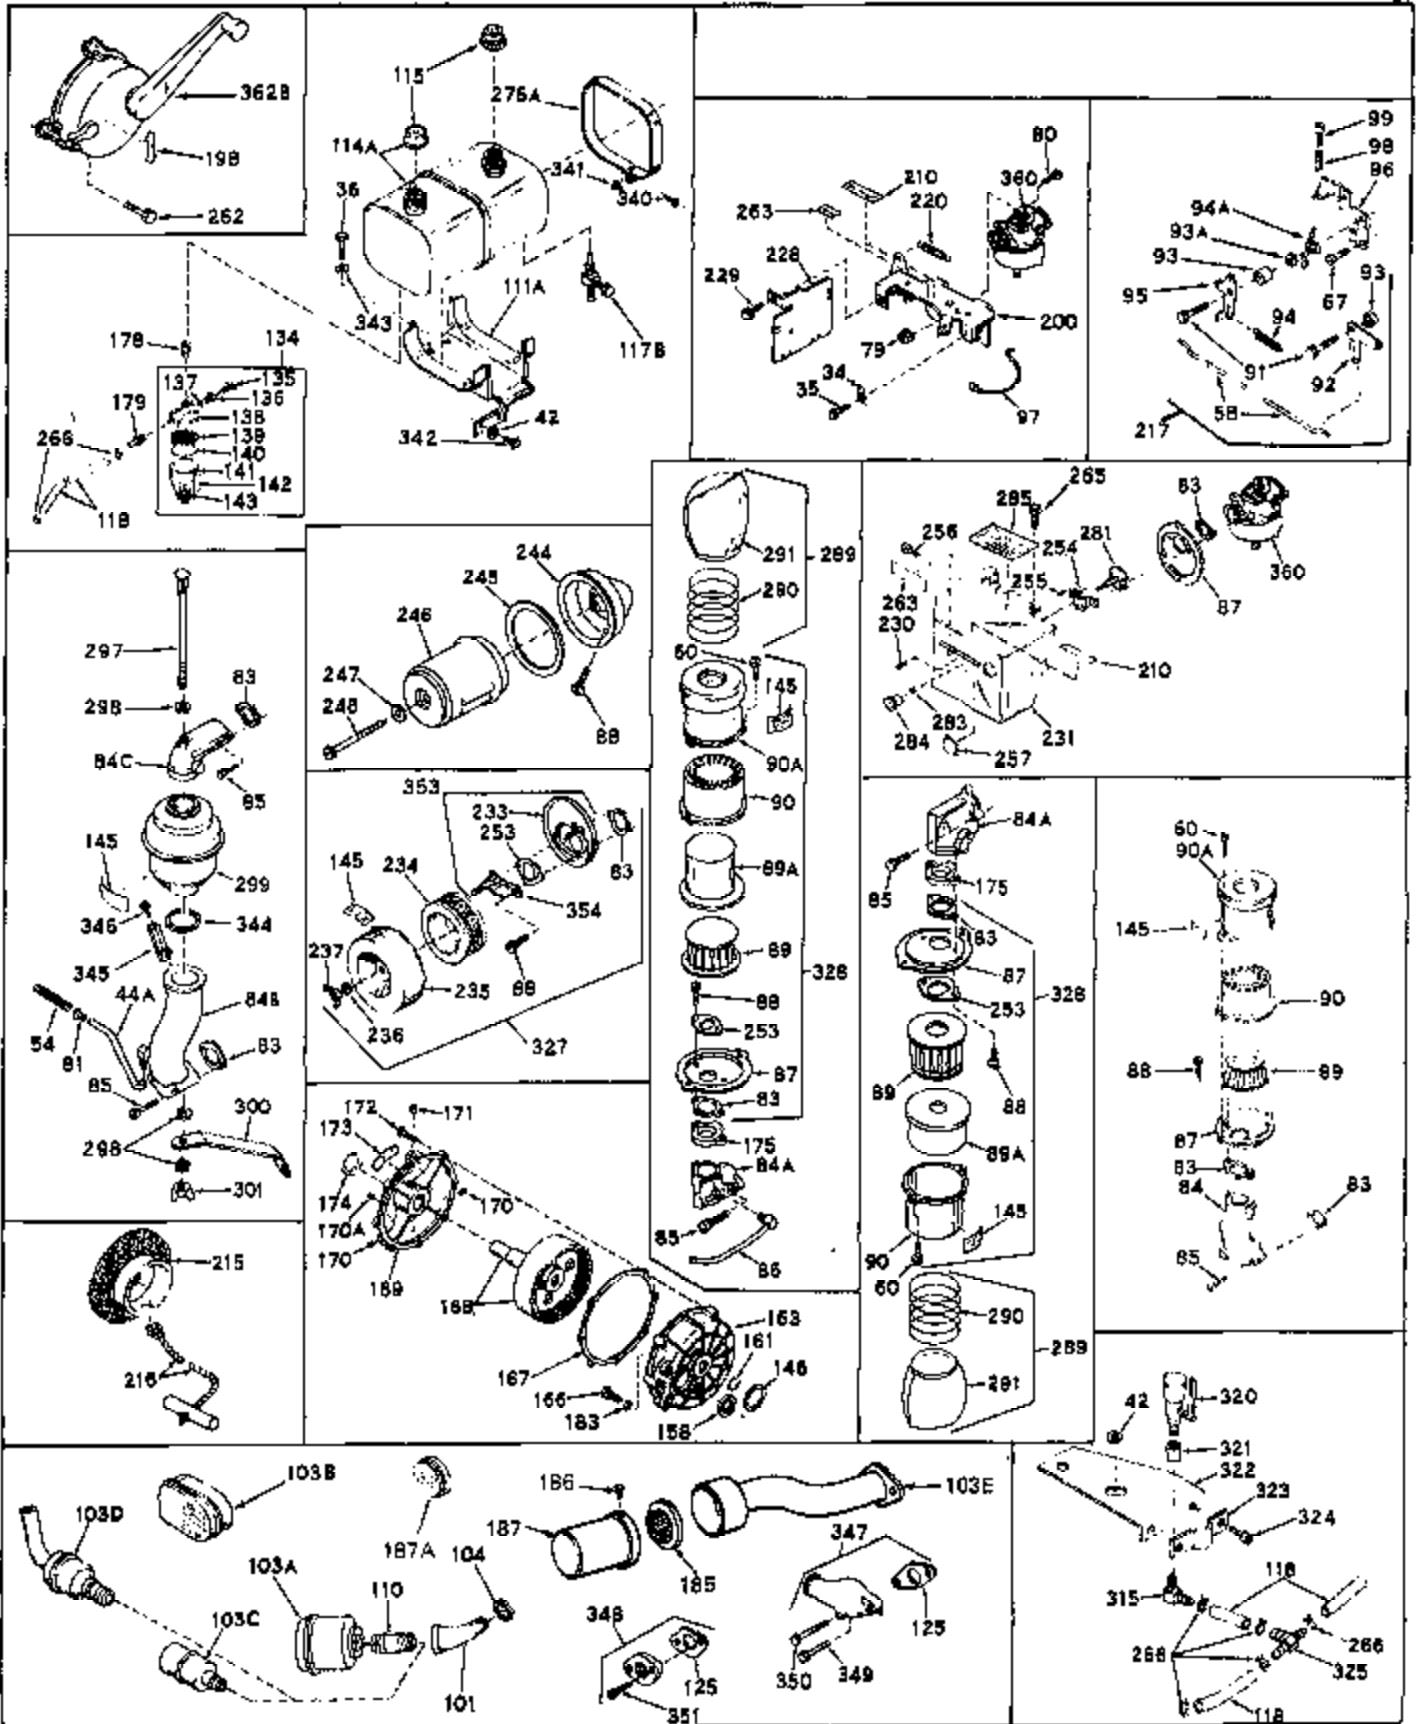

Ref #	Part Number	Qty	Description
34	27793	0	Clip, Conduit
35	28942	0	Screw
36	650694	0	Screw, Hex hd. cap, 5/16-18 x 2
36	650695	0	Screw, Hex hd. cap, 5/16-18 x 2-1/4 (Grade 8)
36	650697	0	Screw, Hex hd. cap, 5/16-18 x 2-1/2
42	26073	0	Washer, Connecting rod bolt
54	28819	0	Spring, Fuel line
54	31778	0	Spring, Coil
60	650152	0	Screw
67	650399	0	Screw, Phil. fil. hd. Sems, 10-32 x 5/8
79	29752	0	Nut
80	650572	0	Screw
83	27272	0	Gasket, Air cleaner
84C	31810	0	Elbow, Air cleaner
85	29786	0	Screw
85	650163	0	Screw, Fil. hd. Sems, 10-32 x 7/8
85	650416	0	Screw, Rd. hd. Sems, 10-32 x 1
85	650605	0	Screw
88	650521	0	Screw
88	28820	0	Screw
88	650399	0	Screw, Phil. fil. hd. Sems, 10-32 x 5/8
91	30312	0	Screw, Hex washer hd. Sems, 10-32 x 1/2
98	28569	0	Spring, Compression
98	32924	0	Spring, Compression
99	29500	0	Screw, Fil. hd. mach., Sems, 8-32 x 3/4
99	650223	0	Screw, Fil. slotted hd. Sems, 8-32 x 5/8
99	650688	0	Screw, Hex hd., 10-32 x 1-5/16" (Drilled)
104	28443	0	Nut, Conduit (1/8" thick)
104	32862	0	Nut, Conduit (1/4" thick)
115	32387A	0	Cap, Fuel filler (Charcoal Plastic) (Spurt)
115	33032	0	Cap, Fuel filler (Red Plastic) (Spurt)
118	29774	0	Line, Fuel (Braided 8.25")
118	30705	0	Line, Fuel (Braided 16")
118	30962	0	Line, Fuel (Braided 32")
125	27930	0	Gasket, Exhaust
145	31786	0	Decal, Air cleaner
146	28451	0	Gasket, Housing
171	24590	0	Plug, Pipe
215	28301	0	Pulley, Starter
216	590343	0	Rope & Handle Assy., Starter
228	30820	0	Baffle, Heat
229	28942	0	Screw
230	650257	0	Screw, Pan hd. Sems, 8-32 x 5/16
253	30767	0	Spacer, Air cleaner
255	28820	0	Screw
256	650760	0	Screw
257	31291	0	Plug, Cover
262	29716	0	Screw
265	650701	0	Screw, Hex washer hd. shakeproof,
266	26460	0	Clamp, Fuel line
289	730512	0	Kit, Pre-cleaner
290	31667	0	Spring, Pre-cleaner bag
291	31668	0	Bag, Pre-cleaner
297	31811	0	Bolt, Air cleaner
298	31812	0	Washer
299	31820	0	Cleaner Assy., Oil bath
300	31821	0	Brace, Cleaner
301	650513	0	Nut, Wing