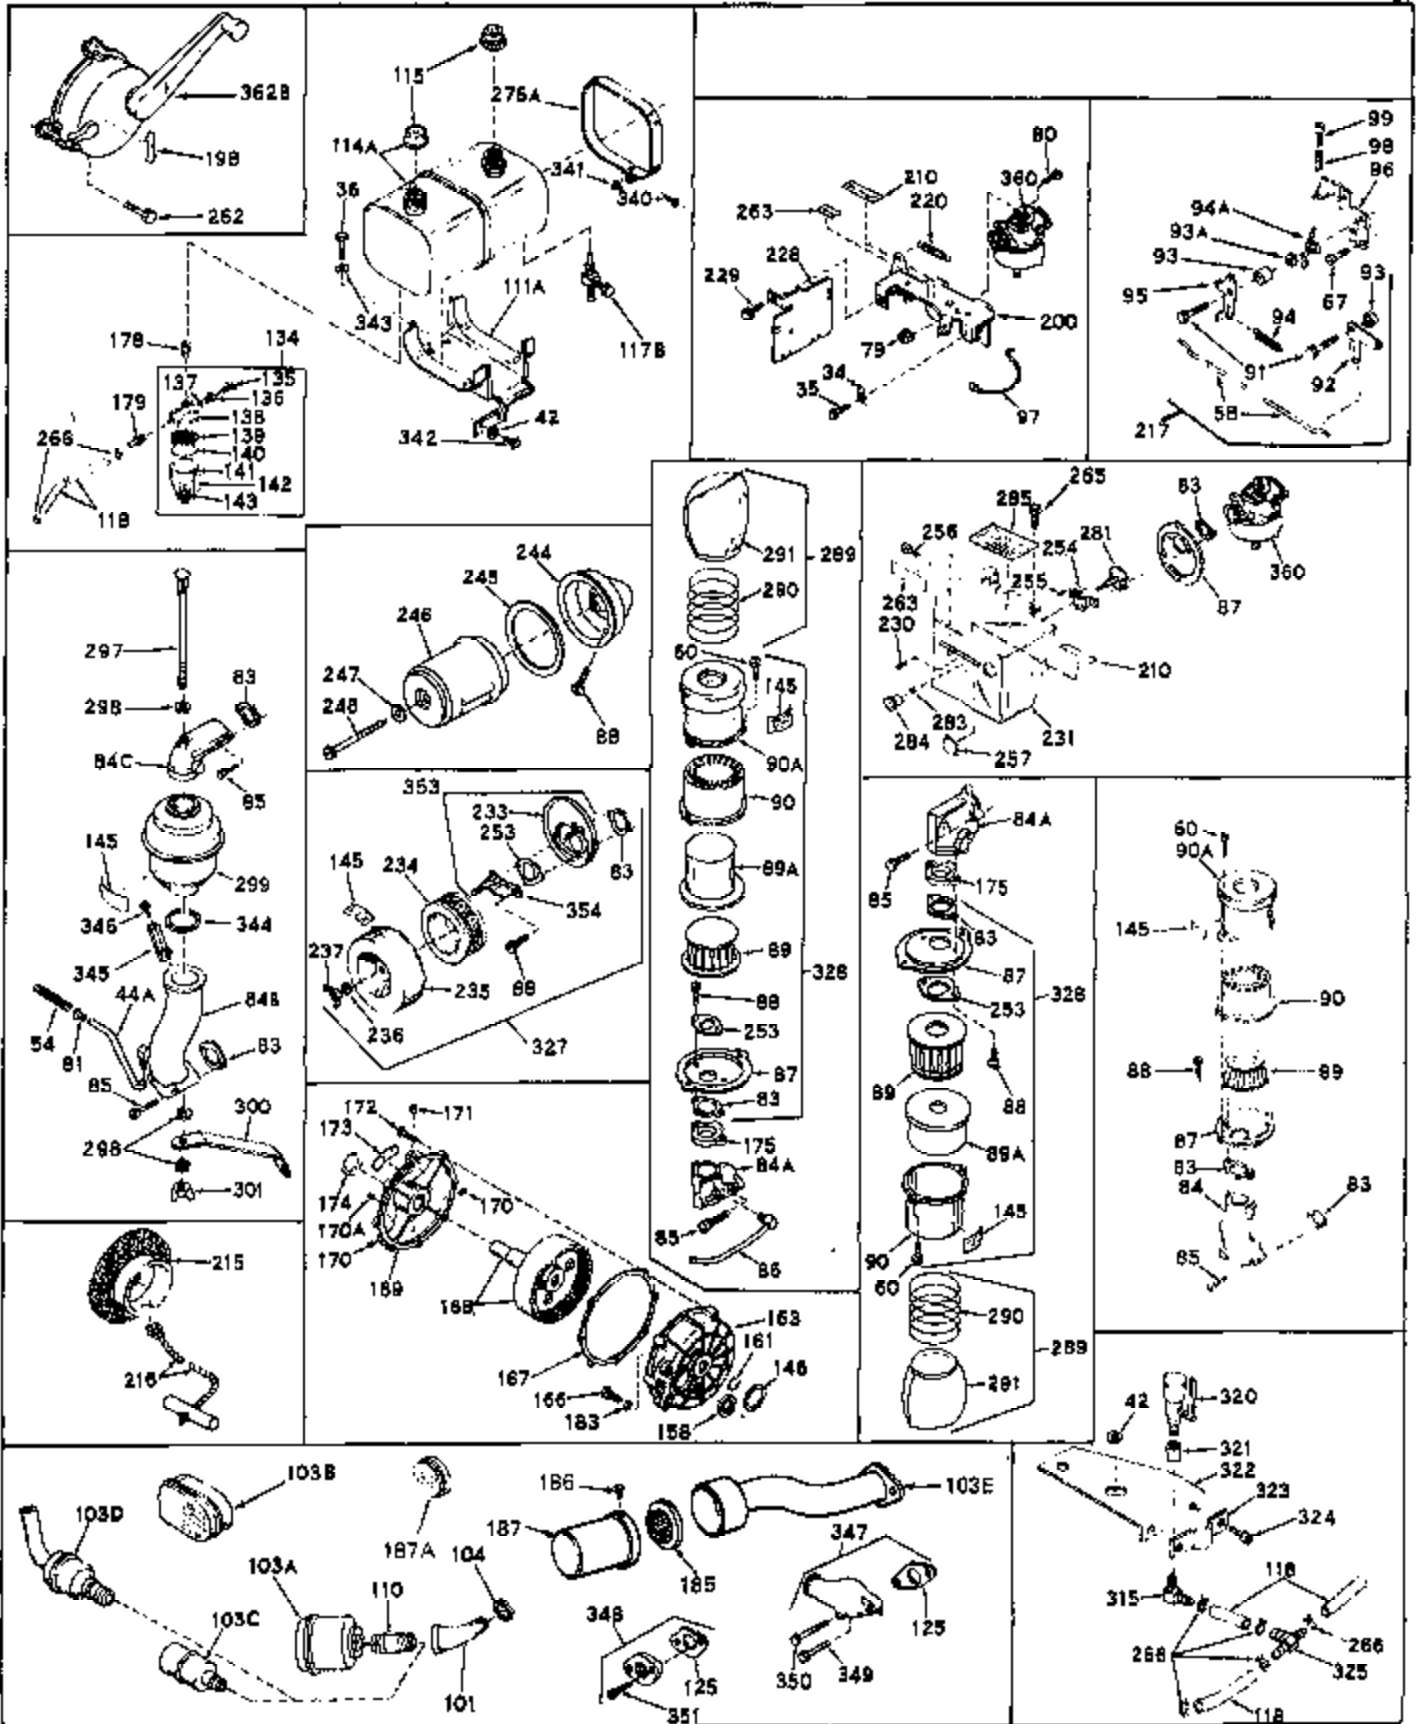

Ref #	Part Number	Qty	Description
34	27793	0	Clip, Conduit
35	28942	0	Screw
36	650694	0	Screw, Hex hd. cap, 5/16-18 x 2
36	650695	0	Screw, Hex hd. cap, 5/16-18 x 2-1/4 (Grade 8)
36	650697	0	Screw, Hex hd. cap, 5/16-18 x 2-1/2
42	26073	0	Washer, Connecting rod bolt
54	28819	0	Spring, Fuel line
54	31778	0	Spring, Coil
60	650152	0	Screw
67	650399	0	Screw, Phil. fil. hd. Sems, 10-32 x 5/8
79	29752	0	Nut
80	650572	0	Screw
83	27272	0	Gasket, Air cleaner
85	29786	0	Screw
85	650163	0	Screw, Fil. hd. Sems, 10-32 x 7/8
85	650416	0	Screw, Rd. hd. Sems, 10-32 x 1
85	650605	0	Screw
87	31691	0	Bracket, Air cleaner
88	28820	0	Screw
88	650399	0	Screw, Phil. fil. hd. Sems, 10-32 x 5/8
88	650521	0	Screw
89	30727	0	Element, Air cleaner
90	31692	0	Body, Air cleaner
91	30312	0	Screw, Hex washer hd. Sems, 10-32 x 1/2
98	28569	0	Spring, Compression
98	32924	0	Spring, Compression
99	29500	0	Screw, Fil. hd. mach., Sems, 8-32 x 3/4
99	650223	0	Screw, Fil. slotted hd. Sems, 8-32 x 5/8
99	650688	0	Screw, Hex hd., 10-32 x 1-5/16" (Drilled)
104	28443	0	Nut, Conduit (1/8" thick)
104	32862	0	Nut, Conduit (1/4" thick)
115	32387A	0	Cap, Fuel filler (Charcoal Plastic) (Spurt)
115	33032	0	Cap, Fuel filler (Red Plastic) (Spurt)
118	29774	0	Line, Fuel (Braided 8.25")
118	30705	0	Line, Fuel (Braided 16")
118	30962	0	Line, Fuel (Braided 32")
125	27930	0	Gasket, Exhaust
145	31752	0	Decal, Air cleaner
146	28451	0	Gasket, Housing
171	24590	0	Plug, Pipe
215	28301	0	Pulley, Starter
216	590343	0	Rope & Handle Assy., Starter
228	30820	0	Baffle, Heat
229	28942	0	Screw
230	650257	0	Screw, Pan hd. Sems, 8-32 x 5/16
253	30767	0	Spacer, Air cleaner
255	28820	0	Screw
256	650760	0	Screw
257	31291	0	Plug, Cover
262	29716	0	Screw
265	650701	0	Screw, Hex washer hd. shakeproof,
266	26460	0	Clamp, Fuel line
289	730512	0	Kit, Pre-cleaner
290	31667	0	Spring, Pre-cleaner bag
291	31668	0	Bag, Pre-cleaner
327	730128	0	Cleaner Assy., Air
328	730127	0	Cleaner Assy., Air (Poly)
342	29212	0	Screw