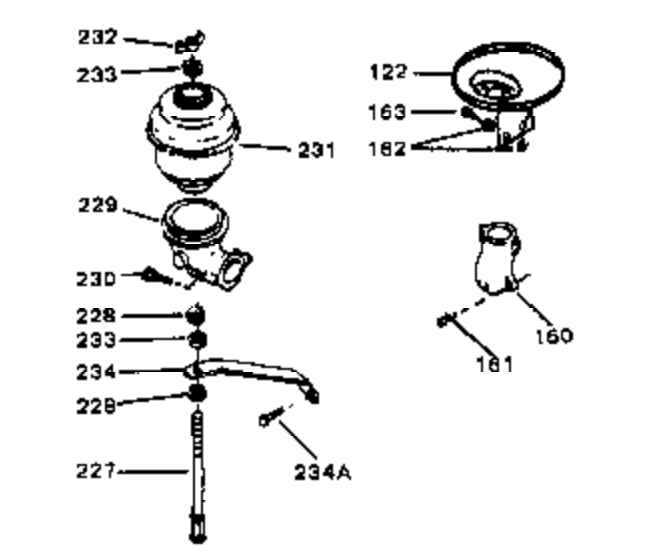

ILLUSTRATION SHOWS TYPICAL PARTS ONLY. ORDER BY PART NUMBER. PARTS NOT LISTED ARE SUPPLIED BY OEM.

Ref #	Part Number	Qty	Description
16B	31965	1	Governor Spring Plate
19A	33099	1	Control Spring
20A	32599	1	"O" Ring
24A	31928	2	Bearing Cup
25B	650451	2	Screw, 1/4-20 x 1"
38A	650518	1	Washer
41	32001C	1	Piston & Pin Ass'y. (Std.) (Incl. 43)
41	32002B	1	Piston & Pin Ass'y. (.010" OS) (Incl. 43)
41	32003B	1	Piston & Pin Ass'y. (.020" OS) (Incl. 43)
41	32619B	1	Piston & Pin Ass'y. (.030" OS) (Incl. 43)
41	32620B	1	Piston & Pin Ass'y. (.040" OS) (Incl. 43)
46A	26073	2	Washer
46B	28264	2	Nut
50	34693	1	Camshaft (MCR)
65A	28537	1	Washer
70	32580A	1	Cylinder Cover (Incl. 15,72,75,84,88)
70A	32577	1	Cylinder Cover (See Ref. # 480 - 482)
72	31927	2	Oil Drain Plug
86A	792028	3	Screw, 5/16-18 x 7/8"
88	32426	1	Spacer
89	650592	1	Flywheel Key
90A	730201	1	Trigger Pin Kit
90	610901	1	Flywheel (Incl. 90A)
119	32000B	1	* Cylinder Head Gasket
125	31942	1	Exhaust Valve (Std.)
125	31943	1	Exhaust Valve (1/32" OS)
133A	26073	2	Washer
149A	31946	2	Valve Spring Cap (1/32" OS Stem)
149C	20810	2	Valve Pin
149	31945	2	Valve Spring Cap
150	31944	2	Valve Spring
184	33263	2	* Carburetor To Intake Pipe Gasket
186	31968	1	Governor Link
204	650591	1	Screw, 10-24 x 2"
210	27793	1	Conduit Clip
211	28942	1	Screw, 10-32 x 3/8"
212	31966	1	Bushing
213	650597	1	Screw, 10-24 x 5/8"
238	650399	2	Screw, 10-32 x 5/8"
239	27272A	1	* Air Cleaner Gasket
242	34065	1	Air Cleaner Bracket
242A	32907B	1	Air Cleaner Bracket
250	32810	1	Air Cleaner Cover
251	650513	1	Wing Nut, 1/4-20
286	33776	1	Starter Screen
298B	650713	1	Screw, 5/16-18 x 5/8"
298A	650456	2	Lock Nut, 1/4-20
298C	8274	1	Washer
298D	26073	1	Washer
310	33069	1	Dipstick
314	650521	2	Screw, 10-32 x 1-1/8"
315	611214	1	Alternator Coil (20 Amp)(Incl. 322 - 323)
319	650595	2	Screw, 5/16-24 x 3/8"
319	651026	1	Screw, 1/4-20 x 1/2"
319A	8274	2	Lock Washer
320	611215	1	Regulator (20 Amp)
322	610824	1	Connector Body
322A	610921	1	Connector Body