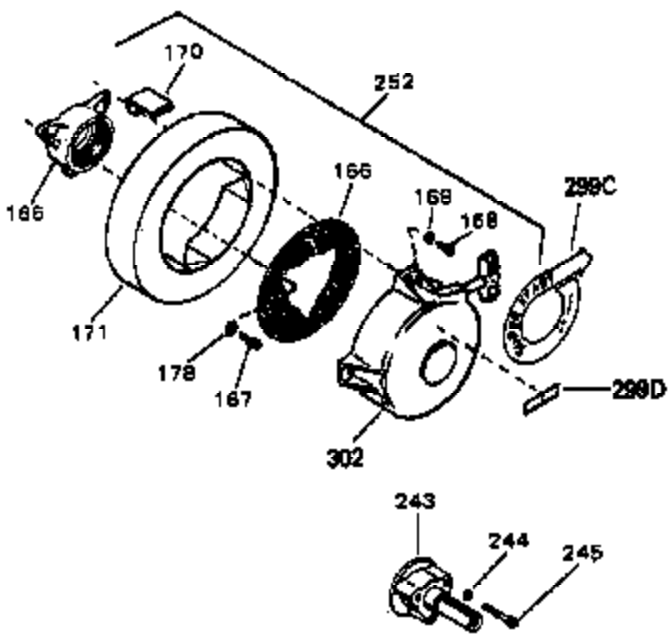

This illustration may not depict actual equipment and is for reference only!

VIEW 2 of 3

Engine Parts List #2

Ref #	Part Number	Qty	Description
16B	31965	1	Governor Spring Plate
19A	33099	1	Control Spring
20A	32599	1	"O" Ring
24A	31928	2	Bearing Cup
25B	650451	2	Screw, 1/4-20 x 1"
38A	650518	1	Washer
46B	28264	2	Nut
46A	26073	2	Washer
50	34693	1	Camshaft (MCR)
65A	28537	1	Washer
86A	792028	3	Screw, 5/16-18 x 7/8"
88	32426	1	Spacer
89	650592	1	Flywheel Key
90A	730201	1	Trigger Pin Kit
90	610901	1	Flywheel (Incl. 90A)
129	650711	7	Screw, 5/16-18 x 1-5/8"
130	650714	2	Screw, 5/16-18 x 1-5/8"
133A	26073	2	Washer
135	33636	1	Resistor Spark Plug (J8C/356)
149A	31946	2	Valve Spring Cap (1/32" OS Stem)
149C	20810	2	Valve Pin
149	31945	2	Valve Spring Cap
150	31944	2	Valve Spring
169	31958A	1	* Valve Cover Gasket
170	31957A	1	Breather Body
174	650128	2	Screw, 10-24 x 1/2"
186	31968	1	Governor Link
242A	32907B	1	Air Cleaner Bracket
242	34065	1	Air Cleaner Bracket
245	32008	1	Air Cleaner Filter
250	32810	1	Air Cleaner Cover
251	650513	1	Wing Nut, 1/4-20
261	650713	1	Screw, 5/16-18 x 5/8"
275	32043B	1	Muffler
287	650680	3	Screw, 1/4-20 x 1-1/2"
290	30705	1	Fuel Line
292	26460	2	Fuel Line Clamp
295	29683	1	Fuel Shut Off Valve
298	650451	2	Screw, 1/4-20 x 1"
298B	650713	1	Screw, 5/16-18 x 5/8"
298A	650456	2	Lock Nut, 1/4-20
298D	26073	1	Washer
298C	8274	1	Washer
310	33069	1	Dipstick
314	650521	2	Screw, 10-32 x 1-1/8"
315	611214	1	Alternator Coil (20 Amp)(Incl. 322 - 323)
319	650595	2	Screw, 5/16-24 x 3/8"
319	651026	1	Screw, 1/4-20 x 1/2"
319A	8274	2	Lock Washer
320	611215	1	Regulator (20 Amp)
322	610824	1	Connector Body
322A	610921	1	Connector Body
323	610922	1	Terminal
341	31978	1	Fuel Tank Bracket
342	650561	2	Screw, 1/4-20 x 5/8"
355	590701	1	Starter Handle
361	650781	2	Screw, 5/16-18 x 11/16"
361A	650797	1	Screw, 5/16-18 x 1/2"