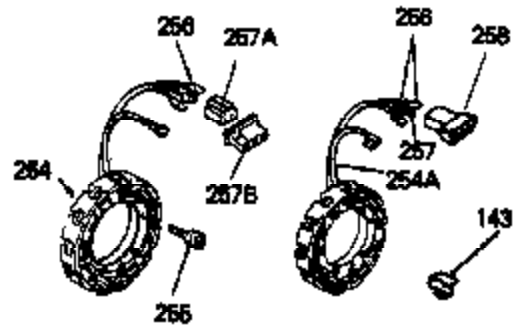

This illustration may not depict actual equipment and is for reference only!

VIEW 2 of 3

Engine Parts List #2

Ref #	Part Number	Qty	Description
16B	31965	1	Governor Spring Plate
19A	33099	1	Control Spring
20A	32599	1	"O" Ring
24A	31928	2	Bearing Cup
25B	650451	2	Screw, 1/4-20 x 1"
38A	650518	1	Washer
46B	28264	2	Nut
46A	26073	2	Washer
50	34693	1	Camshaft (MCR)
65A	28537	1	Washer
86A	792028	3	Screw, 5/16-18 x 7/8"
88	32426	1	Spacer
89	650592	1	Flywheel Key
90A	730201	1	Trigger Pin Kit
90	610901	1	Flywheel (Incl. 90A)
129	650711	7	Screw, 5/16-18 x 1-5/8"
130	650714	2	Screw, 5/16-18 x 1-5/8"
133A	26073	2	Washer
135	33636	1	Resistor Spark Plug (J8C/356)
149A	31946	2	Valve Spring Cap (1/32" OS Stem)
149C	20810	2	Valve Pin
149	31945	2	Valve Spring Cap
150	31944	2	Valve Spring
169	31958A	1	* Valve Cover Gasket
170	31957A	1	Breather Body
174	650128	2	Screw, 10-24 x 1/2"
186	31968	1	Governor Link
242A	32907B	1	Air Cleaner Bracket
242	34065	1	Air Cleaner Bracket
245	32008	1	Air Cleaner Filter
250	32810	1	Air Cleaner Cover
251	650513	1	Wing Nut, 1/4-20
261	650713	1	Screw, 5/16-18 x 5/8"
275	32043B	1	Muffler
287	650680	3	Screw, 1/4-20 x 1-1/2"
290	30705	1	Fuel Line
292	26460	2	Fuel Line Clamp
295	29683	1	Fuel Shut Off Valve
298	650451	2	Screw, 1/4-20 x 1"
298B	650713	1	Screw, 5/16-18 x 5/8"
298A	650456	2	Lock Nut, 1/4-20
298D	26073	1	Washer
298C	8274	1	Washer
310	33069	1	Dipstick
314	650521	2	Screw, 10-32 x 1-1/8"
315	611214	1	Alternator Coil (20 Amp)(Incl. 322 - 323)
319	650595	2	Screw, 5/16-24 x 3/8"
319	651026	1	Screw, 1/4-20 x 1/2"
319A	8274	2	Lock Washer
320	611215	1	Regulator (20 Amp)
322	610824	1	Connector Body
322A	610921	1	Connector Body
323	610922	1	Terminal
341	31978	1	Fuel Tank Bracket
342	650561	2	Screw, 1/4-20 x 5/8"
355	590701	1	Starter Handle
361	650781	2	Screw, 5/16-18 x 11/16"
361A	650797	1	Screw, 5/16-18 x 1/2"