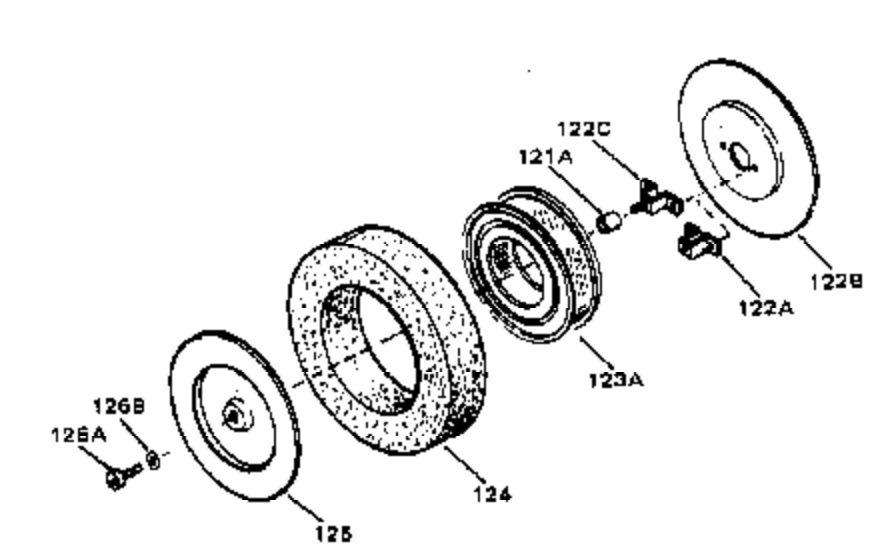

ILLUSTRATION SHOWS TYPICAL PARTS ONLY. ORDER BY PART NUMBER. PARTS NOT LISTED ARE SUPPLIED BY OEM.

Ref #	Part Number	Qty	Description
16B	31965	1	Governor Spring Plate
19A	33099	1	Control Spring
20A	32599	1	"O" Ring
24A	31928	2	Bearing Cup
25B	650451	2	Screw, 1/4-20 x 1"
38A	650518	1	Washer
41	32001C	1	Piston & Pin Ass'y. (Std.) (Incl. 43)
41	32002B	1	Piston & Pin Ass'y. (.010" OS) (Incl. 43)
41	32003B	1	Piston & Pin Ass'y. (.020" OS) (Incl. 43)
41	32619B	1	Piston & Pin Ass'y. (.030" OS) (Incl. 43)
41	32620B	1	Piston & Pin Ass'y. (.040" OS) (Incl. 43)
46A	26073	2	Washer
46B	28264	2	Nut
50	34693	1	Camshaft (MCR)
65A	28537	1	Washer
70	32580A	1	Cylinder Cover (Incl. 15,72,75,84,88)
70A	32577	1	Cylinder Cover (See Ref. # 480 - 482)
72	31927	2	Oil Drain Plug
86A	792028	3	Screw, 5/16-18 x 7/8"
88	32426	1	Spacer
89	650592	1	Flywheel Key
90A	730201	1	Trigger Pin Kit
90	610901	1	Flywheel (Incl. 90A)
119	32000B	1	* Cylinder Head Gasket
125	31942	1	Exhaust Valve (Std.)
125	31943	1	Exhaust Valve (1/32" OS)
133A	26073	2	Washer
149A	31946	2	Valve Spring Cap (1/32" OS Stem)
149C	20810	2	Valve Pin
149	31945	2	Valve Spring Cap
150	31944	2	Valve Spring
184	33263	2	* Carburetor To Intake Pipe Gasket
186	31968	1	Governor Link
204	650591	1	Screw, 10-24 x 2"
210	27793	1	Conduit Clip
211	28942	1	Screw, 10-32 x 3/8"
212	31966	1	Bushing
213	650597	1	Screw, 10-24 x 5/8"
238	650399	2	Screw, 10-32 x 5/8"
239	27272A	1	* Air Cleaner Gasket
242	34065	1	Air Cleaner Bracket
242A	32907B	1	Air Cleaner Bracket
250	32810	1	Air Cleaner Cover
251	650513	1	Wing Nut, 1/4-20
286	33776	1	Starter Screen
298B	650713	1	Screw, 5/16-18 x 5/8"
298A	650456	2	Lock Nut, 1/4-20
298C	8274	1	Washer
298D	26073	1	Washer
310	33069	1	Dipstick
314	650521	2	Screw, 10-32 x 1-1/8"
315	611214	1	Alternator Coil (20 Amp)(Incl. 322 - 323)
319	650595	2	Screw, 5/16-24 x 3/8"
319	651026	1	Screw, 1/4-20 x 1/2"
319A	8274	2	Lock Washer
320	611215	1	Regulator (20 Amp)
322	610824	1	Connector Body
322A	610921	1	Connector Body