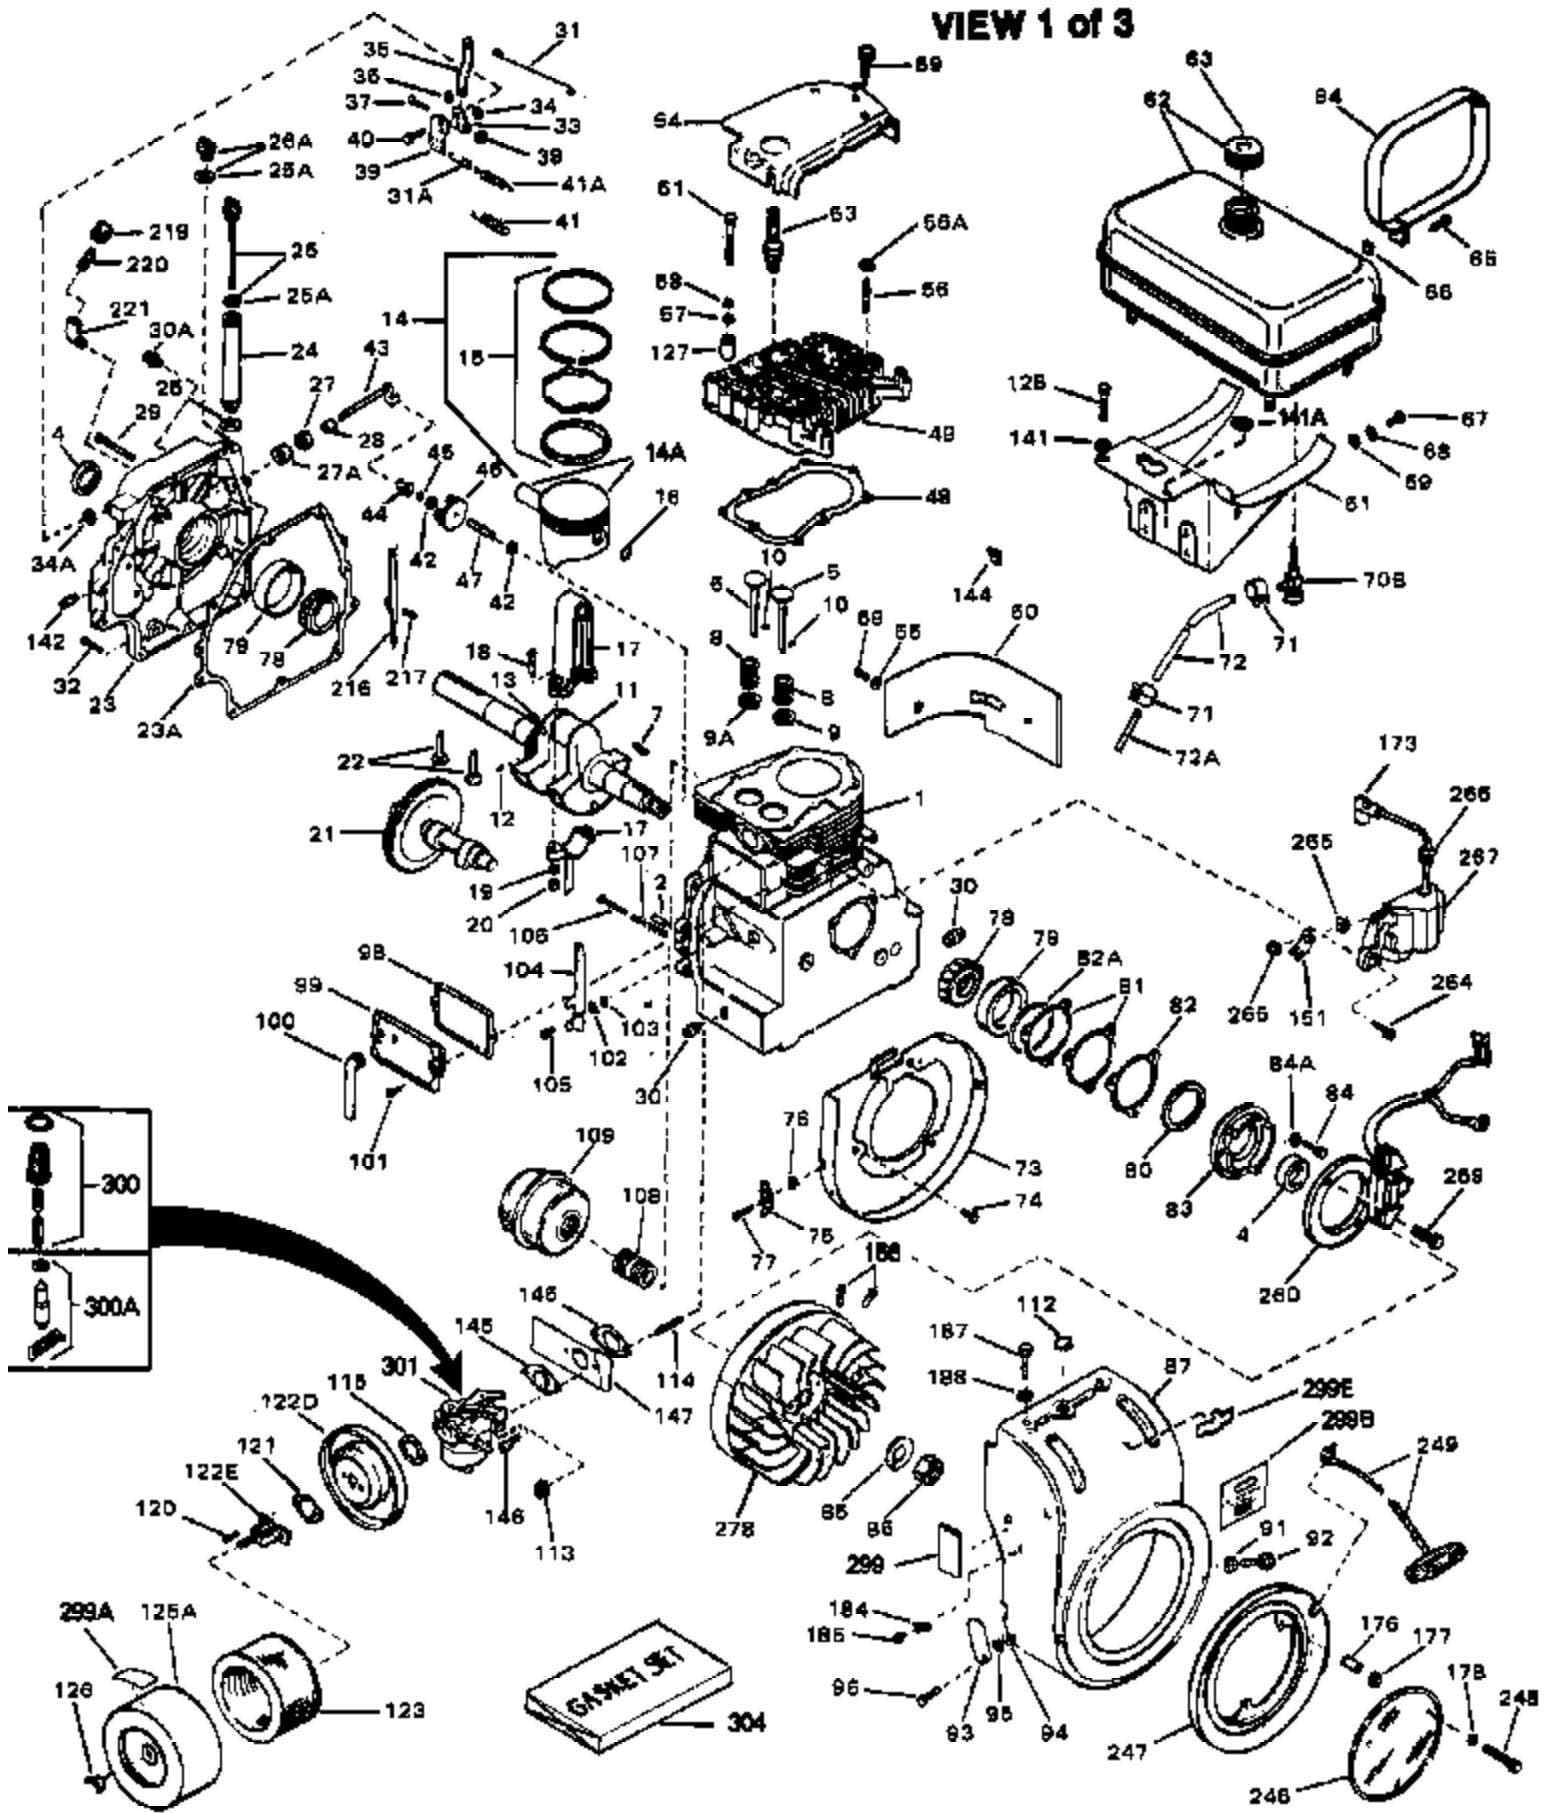

ILLUSTRATION SHOWS TYPICAL PARTS ONLY. ORDER BY PART NUMBER. PARTS NOT LISTED ARE SUPPLIED BY OEM.

Engine Parts List #1

Ref #	Part Number	Qty	Description
1	33039A	1	Cylinder (Incl. 2, 72, 75, & 80)
2	27652	2	Dowel Pin
14A	28558	1	Washer
15	32425	1	Governor Rod
16B	31965	1	Governor Spring Plate
16	31963	1	Governor Lever
17	31964	1	Governor Lever Clamp
18	650544	1	Screw, Torx T-25, 10-24 x 7/8"
19	31967	1	Extension Spring
19A	33099	1	Control Spring
20A	32599	1	"O" Ring
24	31932	2	Tapered Bearing
24A	31928	2	Bearing Cup
25	32579	1	Blower Housing Baffle
25B	650451	2	Screw, 1/4-20 x 1"
25A	34061	1	Air Baffle
26	650561	3	Screw, 1/4-20 x 5/8"
30	33397A	1	Crankshaft
35	30312	1	Screw, 10-32 x 1/2"
37	7975	1	Lock Nut, 10-24
38A	650518	1	Washer
40	34508	1	Piston, Pin & Ring Set (Std.)
40	34509	1	Piston, Pin & Ring Set (.010" OS)
40	34510	1	Piston, Pin & Ring Set (.020" OS)
40	34850	1	Piston, Pin & Ring Set (.030" OS)
40	34523	1	Piston, Pin & Ring Set (.040" OS)
41	32001C	1	Piston & Pin Ass'y. (Std.) (Incl. 43)
41	32002B	1	Piston & Pin Ass'y. (.010" OS) (Incl. 43)
41	32003B	1	Piston & Pin Ass'y. (.020" OS) (Incl. 43)
41	32619B	1	Piston & Pin Ass'y. (.030" OS) (Incl. 43)
41	32620B	1	Piston & Pin Ass'y. (.040" OS) (Incl. 43)
42	32004	1	Ring Set (Std.)
42	32005	1	Ring Set (.010" OS)
42	32006	1	Ring Set (.020" OS)
42	32623	1	Ring Set (.030" OS)
42	32624	1	Ring Set (.040" OS)
43	31919	2	Piston Pin Retaining Ring
45	33093A	1	Connecting Rod Ass'y.(Std.) (Incl.46- 46B)
45	34383	1	Connecting Rod Ass'y.(.010" US)(Incl. 46-46B)
45	34384	1	Connecting Rod Ass'y.(.020" US)(Incl. 46-46B)
46	32077	2	Connecting Rod Bolt
46A	26073	2	Washer
46B	28264	2	Nut
48	31939	2	Valve Lifter
50	34693	1	Camshaft (MCR)
60	31976	1	Blower Housing Extension
65	650128	1	Screw, 10-24 x 1/2"
65A	28537	1	Washer
69	31956B	1	* Cylinder Cover Gasket
72	31927	2	Oil Drain Plug
75	31950	2	Oil Seal
80	31930	1	Governor Shaft
81	30590A	2	Washer
82	34691	1	Governor Gear Ass'y. (Incl. 81)
83	35322	1	Governor Spool
84	29193	2	Retaining Ring
86A	792028	3	Screw, 5/16-18 x 7/8"
86	650588	1	Screw, 1/4-20 x 2"