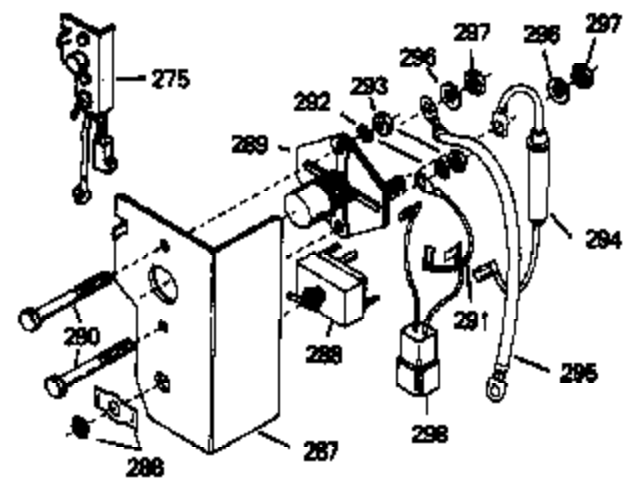

This illustration may not depict actual equipment and is for reference only!

VIEW 2 of 3

Engine Parts List #2

Ref #	Part Number	Qty	Description
16B	31965	1	Governor Spring Plate
19A	33099	1	Control Spring
20A	32599	1	"O" Ring
24A	31928	2	Bearing Cup
25B	650451	2	Screw, 1/4-20 x 1"
38A	650518	1	Washer
46B	28264	2	Nut
46A	26073	2	Washer
50	34693	1	Camshaft (MCR)
65A	28537	1	Washer
86A	792028	3	Screw, 5/16-18 x 7/8"
88	32426	1	Spacer
89	650592	1	Flywheel Key
90A	730201	1	Trigger Pin Kit
90	610901	1	Flywheel (Incl. 90A)
129	650711	7	Screw, 5/16-18 x 1-5/8"
130	650714	2	Screw, 5/16-18 x 1-5/8"
133A	26073	2	Washer
135	33636	1	Resistor Spark Plug (J8C/356)
149A	31946	2	Valve Spring Cap (1/32" OS Stem)
149C	20810	2	Valve Pin
149	31945	2	Valve Spring Cap
150	31944	2	Valve Spring
169	31958A	1	* Valve Cover Gasket
170	31957A	1	Breather Body
174	650128	2	Screw, 10-24 x 1/2"
186	31968	1	Governor Link
242A	32907B	1	Air Cleaner Bracket
242	34065	1	Air Cleaner Bracket
245	32008	1	Air Cleaner Filter
250	32810	1	Air Cleaner Cover
251	650513	1	Wing Nut, 1/4-20
261	650713	1	Screw, 5/16-18 x 5/8"
275	32043B	1	Muffler
287	650680	3	Screw, 1/4-20 x 1-1/2"
290	30705	1	Fuel Line
292	26460	2	Fuel Line Clamp
295	29683	1	Fuel Shut Off Valve
298	650451	2	Screw, 1/4-20 x 1"
298B	650713	1	Screw, 5/16-18 x 5/8"
298A	650456	2	Lock Nut, 1/4-20
298D	26073	1	Washer
298C	8274	1	Washer
310	33069	1	Dipstick
314	650521	2	Screw, 10-32 x 1-1/8"
315	611214	1	Alternator Coil (20 Amp)(Incl. 322 - 323)
319	650595	2	Screw, 5/16-24 x 3/8"
319	651026	1	Screw, 1/4-20 x 1/2"
319A	8274	2	Lock Washer
320	611215	1	Regulator (20 Amp)
322	610824	1	Connector Body
322A	610921	1	Connector Body
323	610922	1	Terminal
341	31978	1	Fuel Tank Bracket
342	650561	2	Screw, 1/4-20 x 5/8"
355	590701	1	Starter Handle
361	650781	2	Screw, 5/16-18 x 11/16"
361A	650797	1	Screw, 5/16-18 x 1/2"