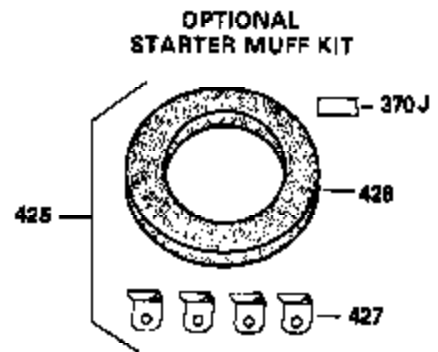

OPTIONAL SPARK ARREST MUFFLER

Engine Parts List #2

Ref #	Part Number	Qty	Description
49	34242	1	Oil Dipper
110	35187	1	Ground Wire
110A	35234	1	Ground Wire
129	650697A	2	Screw, 5/16-18 x 2-1/2"
131	650697A	3	Screw, 5/16-18 x 2-1/2"
172	28425	1	Valve Cover
242	31691	1	Air Cleaner Bracket
262	29747B	2	Screw, Torx T-40, 5/16-24 x 21/32"
269	35865	1	* Exhaust Manifold Gasket
275	32401	1	Muffler
277	650694A	1	Screw, 5/16-18 x 2"
277A	30196	1	Screw, 5/16-18 x 3/4"
279B	26073	1	Washer
284	34174	1	Muffler Deflector
291	30962	1	Fuel Line
295	32961	1	Fuel Shut-Off Valve
370B	35344	1	Throttle Decal
370	550223	1	Logo Decal

**ADD-ON ALTERNATOR
 AC LIGHTING OR DC CHARGING**

**OPTIONAL
 STARTER MUFF KIT**
 730571
 Can be used on H50-60 with
 stamped steel starter.

SOLID STATE

Engine Parts List #3

Ref #	Part Number	Qty	Description
49	34242	1	Oil Dipper
90	611084	1	Flywheel
100	34443A	1	Solid State Ignition
101	610118	1	Spark Plug Cover
102	650872	2	Solid State Mounting Stud
103	650814	2	Screw, Torx T-15, 10-24 x 1"
110A	35234	1	Ground Wire
129	650697A	2	Screw, 5/16-18 x 2-1/2"
131	650697A	3	Screw, 5/16-18 x 2-1/2"
172	28425	1	Valve Cover
173	35350	1	Breather Tube
239	27272A	1	* Air Cleaner Gasket
242	31691	1	Air Cleaner Bracket
245	30727	1	Air Cleaner Filter
269	35865	1	* Exhaust Manifold Gasket
277A	30196	1	Screw, 5/16-18 x 3/4"
279B	26073	1	Washer
291	30962	1	Fuel Line
324	33177	1	Terminal