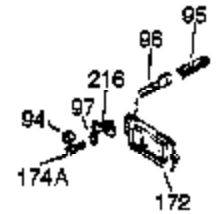

Ref #	Part Number	Qty	Description
172	28425	1	Valve Cover
262	29747B	2	Screw, Torx T-40, 5/16-24 x 21/32"
269	35865	1	* Exhaust Manifold Gasket
279A	26073	1	Washer
295	35857	1	Fuel Shut-Off Valve