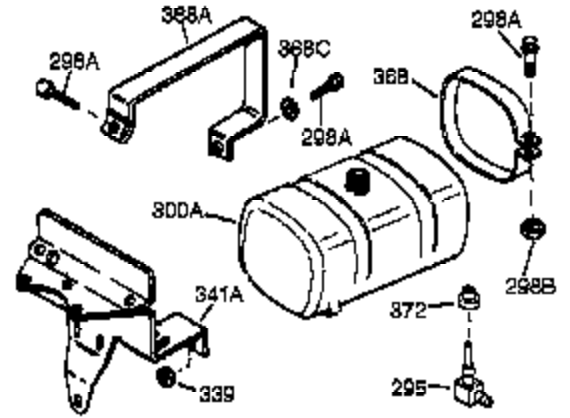

Ref #	Part Number	Qty	Description
172	28425	1	Valve Cover
262	29747B	2	Screw, Torx T-40, 5/16-24 x 21/32"
269	35865	1	* Exhaust Manifold Gasket
277A	30196	1	Screw, 5/16-18 x 3/4"