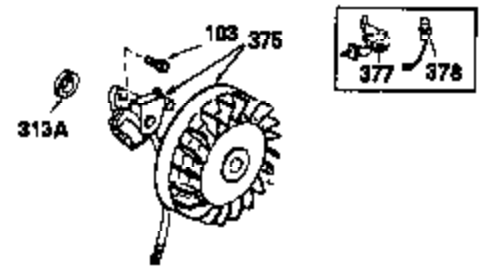

**STANDARD POINT
IGNITION**