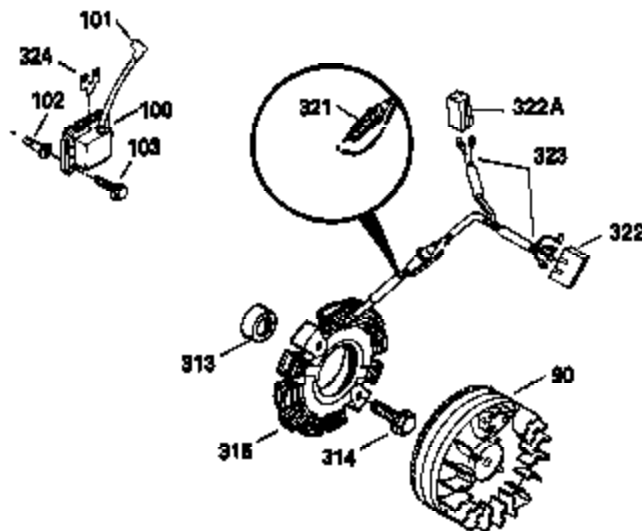

**ADD-ON ALTERNATOR
AC LIGHTING OR DC CHARGING**

730571
Can be used on H50-60 with
stamped steel starter.

**STANDARD POINT
IGNITION**

SOLID STATE

Ref #	Part Number	Qty	Description
90	611084	1	Flywheel
100	34443B	1	Solid State Ignition
101	610118	1	Spark Plug Cover
102	651024	2	Solid State Mounting Stud
103	651007	2	Screw, Torx T-15, 10-24 x 15/16"
172	28425	1	Valve Cover
173	35350	1	Breather Tube
239	27272A	1	* Air Cleaner Gasket
245	31700	1	Air Cleaner Filter
269	35865	1	* Exhaust Manifold Gasket
277A	30196	1	Screw, 5/16-18 x 3/4"
291	30962	1	Fuel Line
370K	36695	1	Starter Decal
370J	35703	1	Throttle Decal