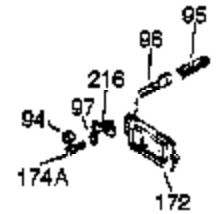

Engine Parts List #2

Ref #	Part Number	Qty	Description
23	31793	1	Ball Bearing
32	31792	1	Washer
74	31855	2	Bearing Retainer
172	28425	1	Valve Cover
175	650778	2	Lock Washer
176	650580	2	Lock Nut, 10-24
262	29747B	2	Screw, Torx T-40, 5/16-24 x 21/32"
295	33395	1	Fuel Strainer Fitting
297	650570	2	Washer
298A	650456	1	Nut, 1/4-20
298A	30646	1	Screw, 1/4-20 x 1-3/8"
298B	650664	1	Screw, 1/4-20 x 1-19/32"
339	35038	1	Spacer
342A	29212	2	Screw, 1/4-28 x 7/16"
368	33980	1	Fuel Tank Strap
370C	35703	1	Control Decal
372	33679	1	Bushing