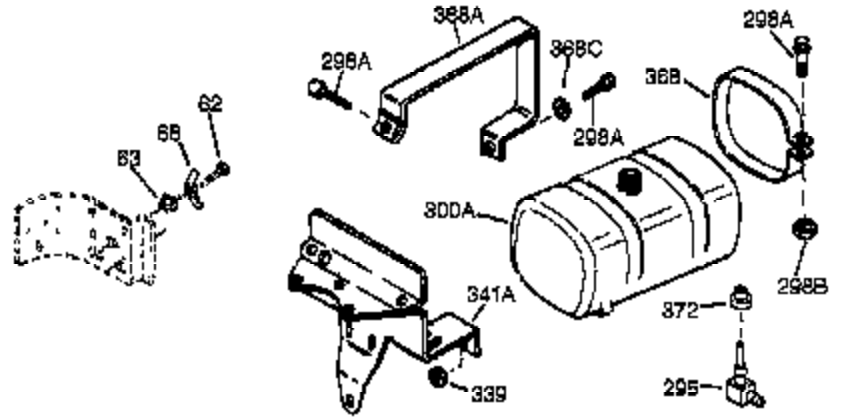

Engine Parts List #2

Ref #	Part Number	Qty	Description
23	31793	1	Ball Bearing
32	31792	1	Washer
74	31855	2	Bearing Retainer
172	28425	1	Valve Cover
175	650778	2	Lock Washer
176	650580	2	Lock Nut, 10-24
262	29747B	2	Screw, Torx T-40, 5/16-24 x 21/32"
295	33395	1	Fuel Strainer Fitting
297	650570	2	Washer
298A	650456	1	Nut, 1/4-20
298A	30646	1	Screw, 1/4-20 x 1-3/8"
298B	650664	1	Screw, 1/4-20 x 1-19/32"
339	35038	1	Spacer
342A	29212	2	Screw, 1/4-28 x 7/16"
368	33980	1	Fuel Tank Strap
370C	35703	1	Control Decal
372	33679	1	Bushing