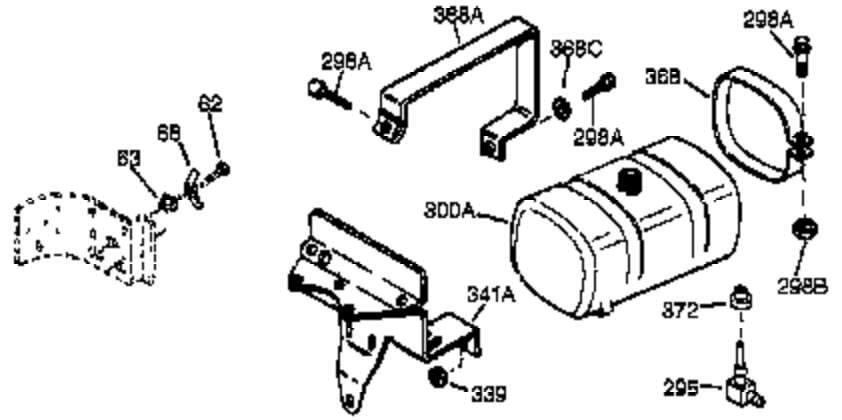

Ref #	Part Number	Qty	Description
110A	35234	1	Ground Wire
172	28425	1	Valve Cover
262	29747B	2	Screw, Torx T-40, 5/16-24 x 21/32"
269	35865	1	* Exhaust Manifold Gasket
277A	30196	1	Screw, 5/16-18 x 3/4"
295	35857	1	Fuel Shut-Off Valve
370D	35344	1	Throttle Decal
370C	34704	1	Instruction Decal