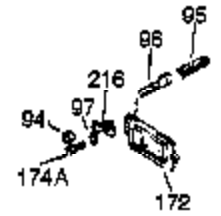

Ref #	Part Number	Qty	Description
110A	35234	1	Ground Wire
172	28425	1	Valve Cover
262	29747B	2	Screw, Torx T-40, 5/16-24 x 21/32"
269	35865	1	* Exhaust Manifold Gasket
277A	30196	1	Screw, 5/16-18 x 3/4"
295	35857	1	Fuel Shut-Off Valve
370D	35344	1	Throttle Decal
370C	34704	1	Instruction Decal