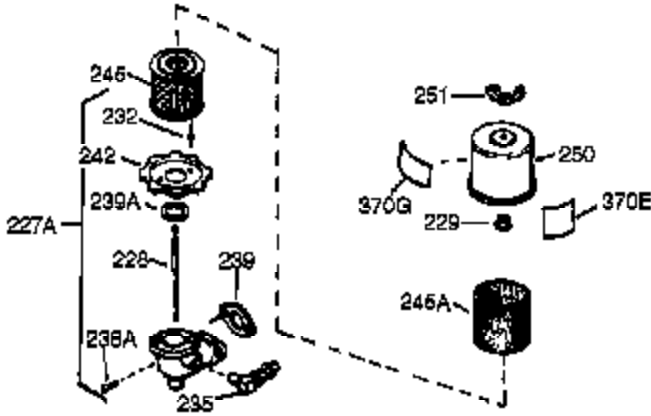

**OPTIONAL
STARTER MUFF KIT**

730571

Can be used on H60-60 with stamped steel starter.