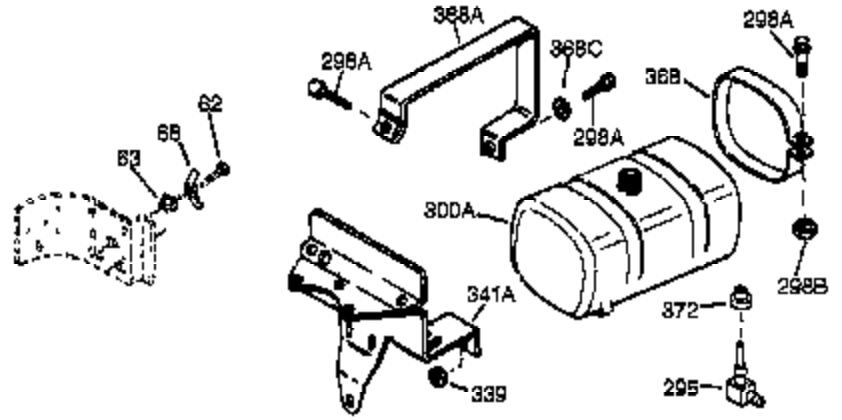

**OPTIONAL 110-120
VOLT STARTER
MOTOR KIT**