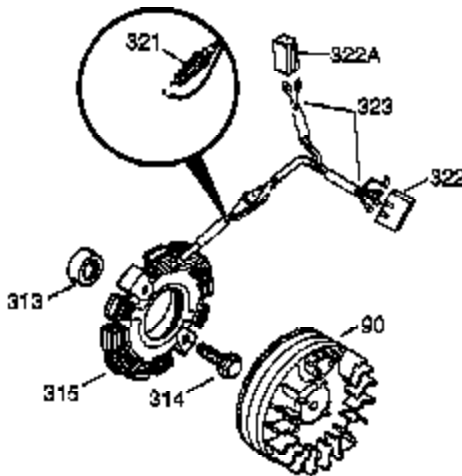

**OPTIONAL
STARTER MUFF KIT**

730571

Can be used on H60-60 with stamped steel starter.