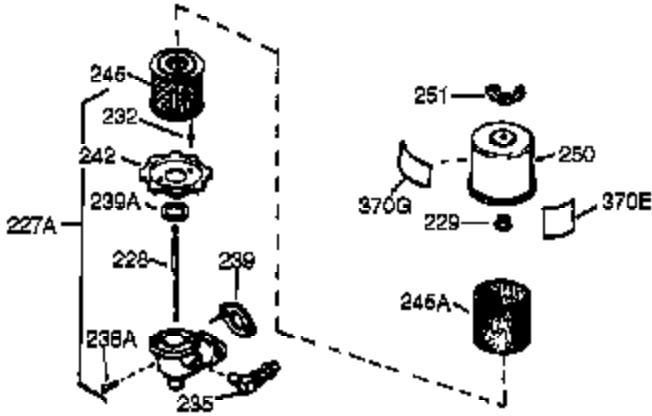

**OPTIONAL
STARTER MUFF KIT**

730571

Can be used on H60-60 with stamped steel starter.