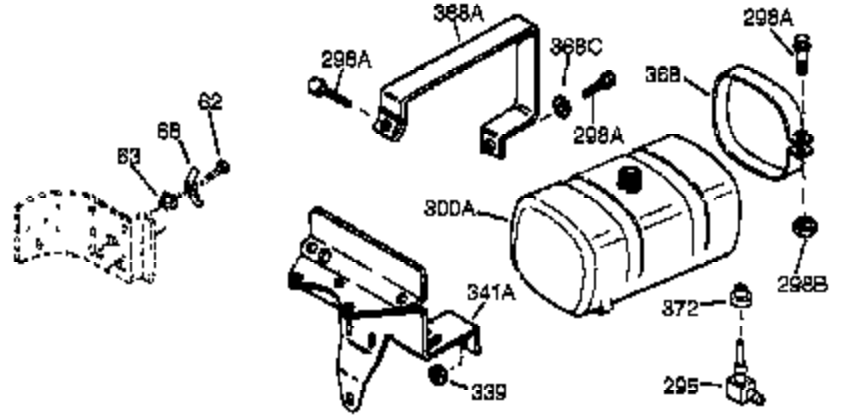

Ref #	Part Number	Qty	Description
390	590666A	1	Rewind Starter
400	33235A	1	* Gasket Set (Incl. items marked PK i n notes) Incl. part #'s 27272A (2), 27896A (2), 27913A (1), 27915A (2), 28938C (1), 29673 (1), 30684 (1), 31688A (1), 33355A (1), 35865 (1)
420	730225	1	SAE 30 4-Cycle Engine Oil (Quart)
453	29538	1	Engine Mounting Base
454	650542	4	Screw, 5/16-18 x 3/4"