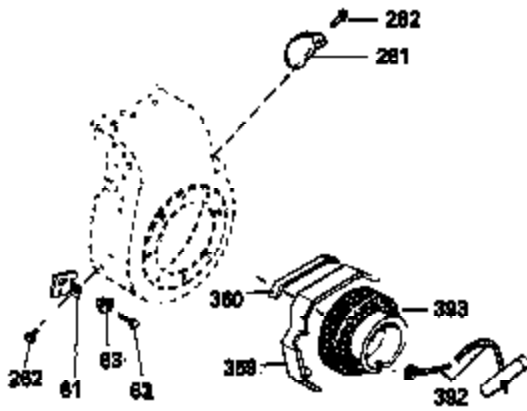

Ref #	Part Number	Qty	Description
400	33235A	1	* Gasket Set (Incl. items marked PK i n notes) Incl. part #'s 27272A (2), 27896A (2), 27913A (1), 27915A (2), 28938C (1), 29673 (1), 30684 (1), 31688A (1), 33355A (1), 35865 (1)
420	730225	1	SAE 30 4-Cycle Engine Oil (Quart)
453	29538	1	Engine Mounting Base
454	650542	4	Screw, 5/16-18 x 3/4"