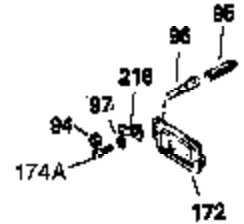

Ref #	Part Number	Qty	Description
400	33235A	1	* Gasket Set (Incl. items marked PK i n notes) Incl. part #'s 27272A (2), 27896A (2), 27913A (1), 27915A (2), 28938C (1), 29673 (1), 30684 (1), 31688A (1), 33355A (1), 35865 (1)
420	730225	1	SAE 30 4-Cycle Engine Oil (Quart)
453	29538	1	Engine Mounting Base
454	650542	4	Screw, 5/16-18 x 3/4"