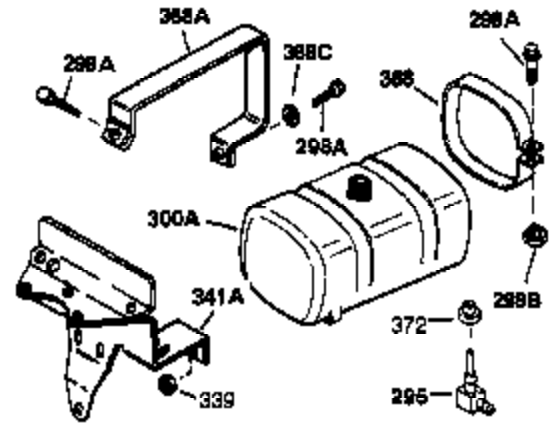

Ref #	Part Number	Qty	Description
400	33235A	1	* Gasket Set (Incl. items marked PK i n notes) Incl. part #'s 27272A (2), 27896A (2), 27913A (1), 27915A (2), 28938C (1), 29673 (1), 30684 (1), 31688A (1), 33355A (1), 35865 (1)
420	730225	1	SAE 30 4-Cycle Engine Oil (Quart)
453	29538	1	Engine Mounting Base
454	650542	4	Screw, 5/16-18 x 3/4"