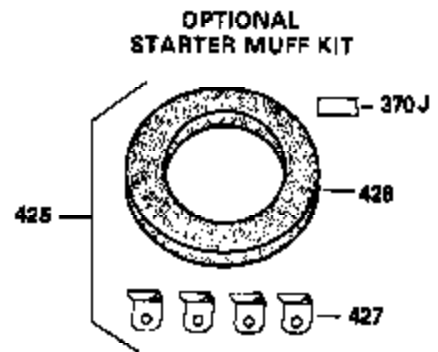

Ref #	Part Number	Qty	Description
400	33235A	1	* Gasket Set (Incl. items marked PK i n notes) Incl. part #'s 27272A (2), 27896A (2), 27913A (1), 27915A (2), 28938C (1), 29673 (1), 30684 (1), 31688A (1), 33355A (1), 35865 (1)
420	730225	1	SAE 30 4-Cycle Engine Oil (Quart)
453	29538	1	Engine Mounting Base
454	650542	4	Screw, 5/16-18 x 3/4"

OPTIONAL SPARK ARREST MUFFLER

Engine Parts List #2

Ref #	Part Number	Qty	Description
95	31386	1	Extension Spring
110	35187	1	Ground Wire Assy.
172	28425	1	Valve Cover
262	29747B	2	Screw, Torx T-40, 5/16-24 x 21/32"
274	35865	1	* Exhaust Manifold Gasket
275	32401	1	Muffler
277	650694A	1	Screw, 5/16-18 x 2"
277A	30196	1	Screw, 5/16-18 x 3/4"
281	33013	1	Starter Bubble Cover
282	650760	1	Screw, 8-32 x 3/8"
298A	650664	1	Screw, 1/4-20 x 1-19/32"
298B	650456	1	Lock Nut, 1/4-20
303	33395	1	Fuel Fitting
339	35038	1	Spacer
368	33980	1	Fuel Tank Strap
370B	35274	1	Instruction Decal
370	36261	1	Instruction Decal
372	33679	1	Bushing

**ADD-ON ALTERNATOR
AC LIGHTING OR DC CHARGING**

**OPTIONAL
STARTER MUFF KIT**
730571
Can be used on H50-60 with
stamped steel starter.

**STANDARD POINT
IGNITION**

SOLID STATE

Ref #	Part Number	Qty	Description
90	611087	1	Flywheel (W/Ring Gear)
100	34443A	1	Solid State Ignition
101	610118	1	Spark Plug Cover
102	650872	2	Solid State Mounting Stud
103	650814	2	Screw, Torx T-15, 10-24 x 1"
172	28425	1	Valve Cover
173	32447	1	Breather Tube
239	27272A	1	* Air Cleaner Gasket
240A	31708	1	Air Cleaner Bracket
245	31700	1	Air Cleaner Filter
277A	30196	1	Screw, 5/16-18 x 3/4"
303	33395	1	Fuel Fitting
313	35189	1	Spacer
314	650873	2	Screw, 1/4-20 x 3/4"
315	611113	1	Alternator Coil (3 Amp DC) (Incl.321, 322,323)
321	611161	1	Diode
322A	610921	1	Connector
323	610922	1	Terminal
324	33177	1	Terminal