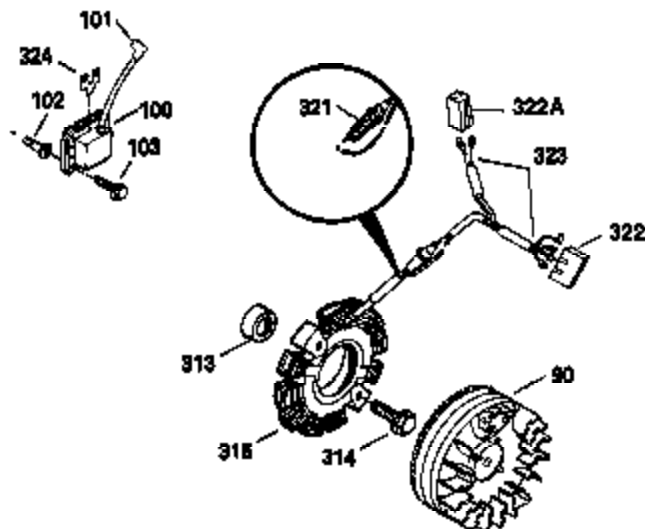

Ref #	Part Number	Qty	Description
400	33235A	1	* Gasket Set (Incl. items marked PK i n notes) Incl. part #'s 27272A (2), 27896A (2), 27913A (1), 27915A (2), 28938C (1), 29673 (1), 30684 (1), 31688A (1), 33355A (1), 35865 (1)
420	730225	1	SAE 30 4-Cycle Engine Oil (Quart)
453	29538	1	Engine Mounting Base
454	650542	4	Screw, 5/16-18 x 3/4"

**ADD-ON ALTERNATOR
AC LIGHTING OR DC CHARGING**

**OPTIONAL
STARTER MUFF KIT**
730571
Can be used on H50-60 with
stamped steel starter.

**STANDARD POINT
IGNITION**

SOLID STATE

Ref #	Part Number	Qty	Description
90	611087	1	Flywheel (W/Ring Gear)
100	34443A	1	Solid State Ignition
101	610118	1	Spark Plug Cover
102	650872	2	Solid State Mounting Stud
103	650814	2	Screw, Torx T-15, 10-24 x 1"
172	28425	1	Valve Cover
173	32447	1	Breather Tube
239	27272A	1	* Air Cleaner Gasket
240A	31708	1	Air Cleaner Bracket
245	31700	1	Air Cleaner Filter
277A	30196	1	Screw, 5/16-18 x 3/4"
303	33395	1	Fuel Fitting
313	35189	1	Spacer
314	650873	2	Screw, 1/4-20 x 3/4"
315	611113	1	Alternator Coil (3 Amp DC) (Incl.321, 322,323)
321	611161	1	Diode
322A	610921	1	Connector
323	610922	1	Terminal
324	33177	1	Terminal