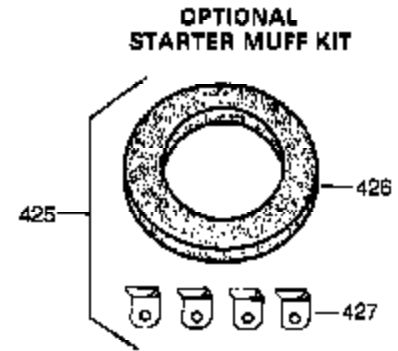

730571
Can be used on H60-60 with stamped steel starter.