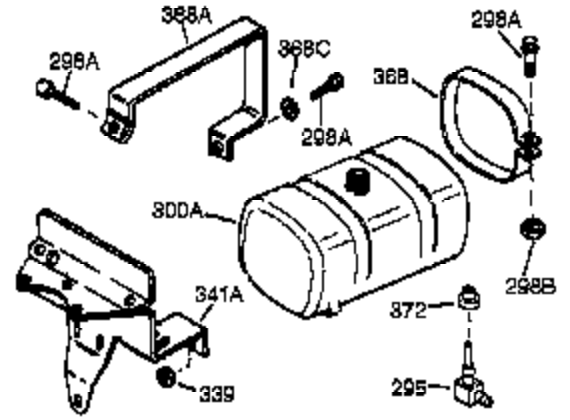

**OPTIONAL 110-120
VOLT STARTER
MOTOR KIT**