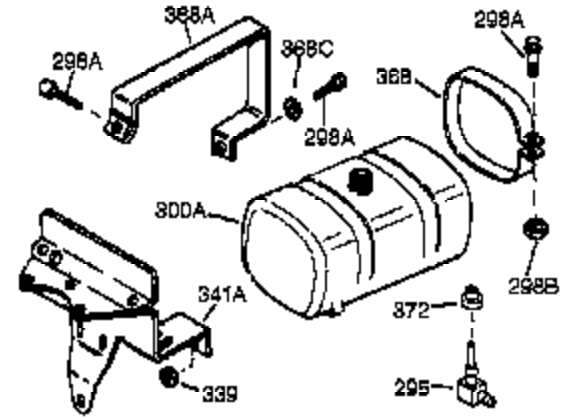

**OPTIONAL 110-120
VOLT STARTER
MOTOR KIT**