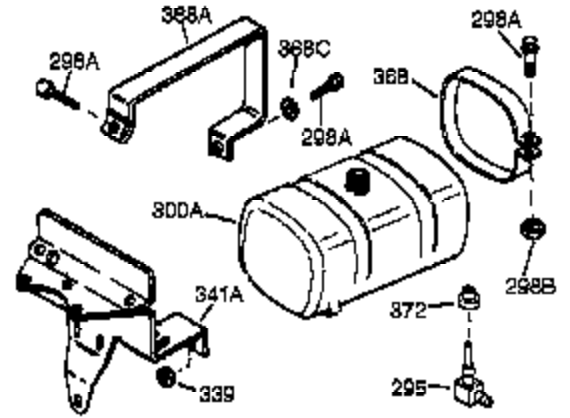

Ref #	Part Number	Qty	Description
95	31386	1	Extension Spring
127A	650691	2	Washer
172	28425	1	Valve Cover
262	29747B	2	Screw, Torx T-40, 5/16-24 x 21/32"
269	35865	1	* Exhaust Manifold Gasket
277A	30196	1	Screw, 5/16-18 x 3/4"
298A	650456	1	Lock Nut, 1/4-20
298B	650664	1	Screw, 1/4-20 x 1-19/32"
303	33395	1	Fuel Fitting
339	35038	1	Spacer
368	33980	1	Fuel Tank Strap
372	33679	1	Fuel Bushing