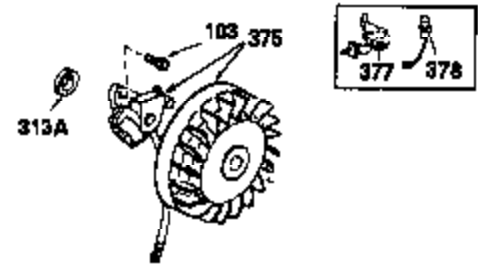

SOLID STATE