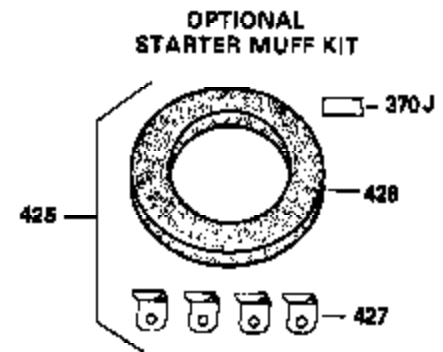

Ref #	Part Number	Qty	Description
400	33235A	1	* Gasket Set (Incl. items marked PK i n notes) Incl. part #'s 27272A (2), 27896A (2), 27913A (1), 27915A (2), 28938C (1), 29673 (1), 30684 (1), 31688A (1), 33355A (1), 35865 (1)
420	730225	1	SAE 30 4-Cycle Engine Oil (Quart)
453	29538	1	Engine Mounting Base
454	650542	4	Screw, 5/16-18 x 3/4"

OPTIONAL SPARK ARREST MUFFLER

Engine Parts List #2

Ref #	Part Number	Qty	Description
95	31386	1	Extension Spring
110	35187	1	Ground Wire
172	28425	1	Valve Cover
262	29747B	2	Screw, Torx T-40, 5/16-24 x 21/32"
274	35865	1	* Exhaust Manifold Gasket
275	32401	1	Muffler
277	650694A	1	Screw, 5/16-18 x 2"
277A	30196	1	Screw, 5/16-18 x 3/4"
298A	650664	1	Screw, 1/4-20 x 19/32"
298B	650456	1	Lock Nut, 1/4-20
303	33395	1	Fuel Fitting
339	35038	1	Spacer
368	33980	1	Fuel Tank Strap
370B	35274	1	Instruction Decal
370	36261	1	Instruction Decal
372	33679	1	Bushing

**ADD-ON ALTERNATOR
 AC LIGHTING OR DC CHARGING**

**OPTIONAL
 STARTER MUFF KIT**
 730571
 Can be used on H50-60 with
 stamped steel starter.

SOLID STATE

Ref #	Part Number	Qty	Description
90	611084	1	Flywheel
100	34443A	1	Solid State Ignition
101	610118	1	Spark Plug Cover
102	650872	2	Solid State Mounting Stud
103	650814	2	Screw, Torx T-15, 10-24 x 1"
172	28425	1	Valve Cover
173	32447	1	Breather Tube
239	27272A	1	* Air Cleaner Gasket
240A	31708	1	Air Cleaner Bracket
245	31700	1	Air Cleaner Filter
277A	30196	1	Screw, 5/16-18 x 3/4"
303	33395	1	Fuel Fitting