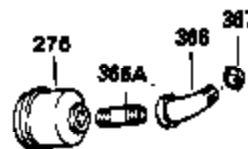

OPTIONAL SPARK ARREST MUFFLER