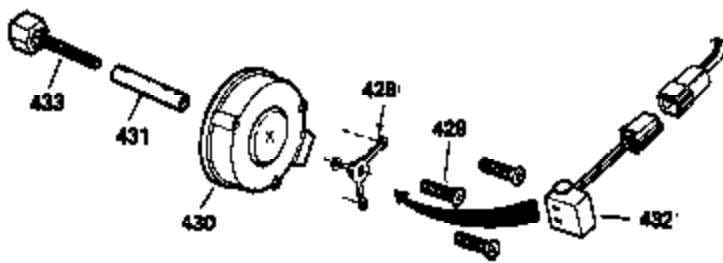

SOLID STATE