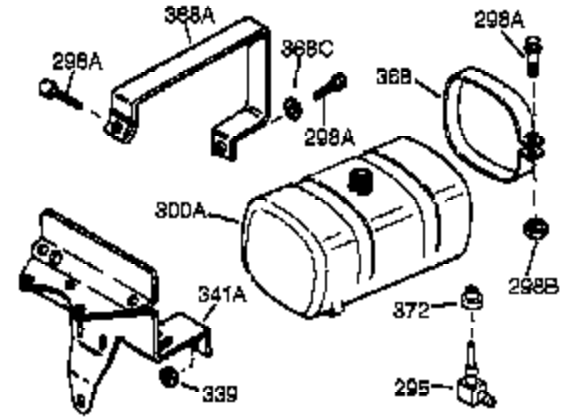

Ref #	Part Number	Qty	Description
129	650692	2	Screw, 5/16-18 x 1-3/4"
172	28425	1	Valve Cover
262	29747B	2	Screw, Torx T-40, 5/16-24 x 21/32"
269	35865	1	* Exhaust Manifold Gasket
277A	30196	1	Screw, 5/16-18 x 3/4"